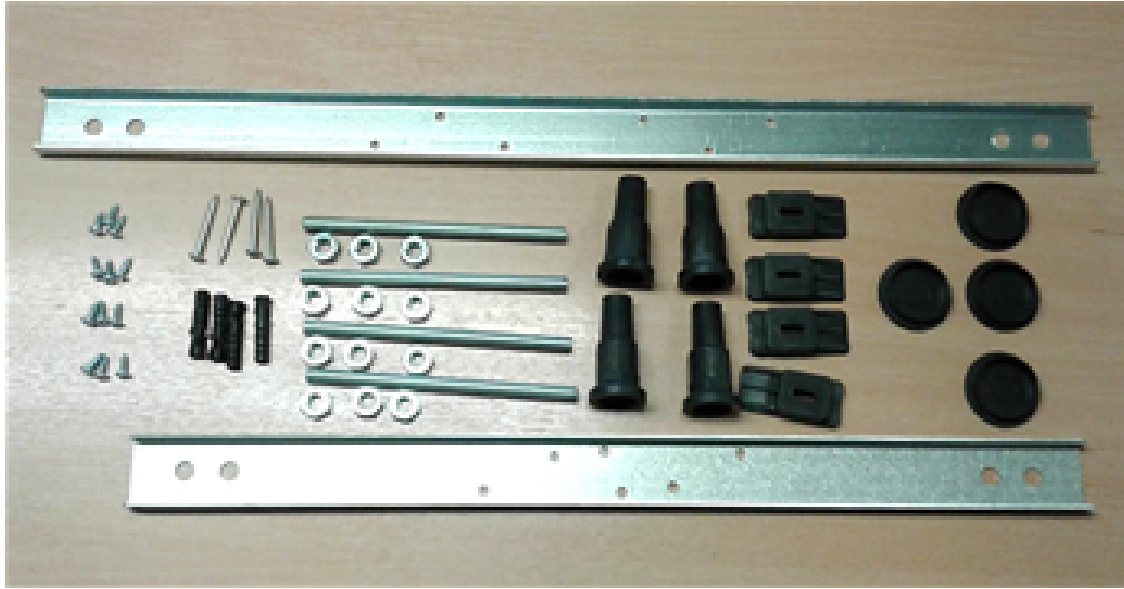

Packaging Dimensions

Length (mm):	1500
Width (mm):	850
Depth (mm):	425
Gross Weight (kg):	24.5

Packaging Data

Box Colour:	Brown Cardboard Sleeve
Box Qty:	1
Label Size:	x
Label Colour:	White Label
Label Qty:	

Outer Box Dimensions (If Applicable)

Length (mm):	
Width (mm):	
Height (mm):	
Gross Weight (kg):	
Barcode:	5055275824511

Product Details

Country of Origin:	Turkey
Fitting Instruction:	No
Certification:	FSC: CE & UKCA:
Material Colour Reference:	European White
Product Material:	Acrylic
Material Thickness:	4mm
Volume (Ltr):	156L
Displaced Capacity:	86L
Leg Set Included:	Legset Not Included
Waste Included:	Waste Not Included
Drilled/Undrilled:	Undrilled For Taps
Includes Grips:	No Grips Supplied
Embossed:	No
No of Tapholes:	None
Anti-Slip:	No

Sales Code: WBL001

Description: Bath Leg Set

Product Dimensions

Length (mm):	650
Width (mm):	650
Depth (mm):	60
Nett Weight (kg):	2.5

Packaging Dimensions

Length (mm):	665
Width (mm):	55
Depth (mm):	42
Gross Weight (kg):	2.5

Packaging Data

Box Colour:	Brown Cardboard Sleeve
Box Qty:	1
Label Size:	100 x 50
Label Colour:	White Label
Label Qty:	2

Outer Box Dimensions (If Applicable)

Length (mm):	
Width (mm):	
Height (mm):	
Gross Weight (kg):	
Barcode:	5056211809197