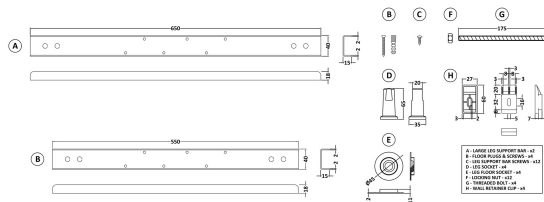

Packaging Dimensions

Length (mm):	1500
Width (mm):	850
Depth (mm):	425
Gross Weight (kg):	24.5

Packaging Data

Box Colour:	Brown Cardboard Sleeve
Box Qty:	1
Label Size:	x
Label Colour:	White Label
Label Qty:	

Outer Box Dimensions (If Applicable)

Length (mm):	
Width (mm):	
Height (mm):	
Gross Weight (kg):	
Barcode:	5055275824511

Product Details

Country of Origin:	Turkey
Fitting Instruction:	No
Certification:	FSC: CE & UKCA:
Material Colour Reference:	European White
Product Material:	Acrylic
Material Thickness:	4mm
Volume (Ltr):	156L
Displaced Capacity:	86L
Leg Set Included:	Legset Not Included
Waste Included:	Waste Not Included
Drilled/Undrilled:	Undrilled For Taps
Includes Grips:	No Grips Supplied
Embossed:	No
No of Tapholes:	None
Anti-Slip:	No

Sales Code: WBL001

Description: Bath Leg Set

Product Dimensions

Length (mm):	650
Width (mm):	650
Depth (mm):	60
Nett Weight (kg):	2.5

Packaging Dimensions

Length (mm):	665
Width (mm):	55
Depth (mm):	42
Gross Weight (kg):	2.5

Packaging Data

Box Colour:	Brown Cardboard Sleeve
Box Qty:	1
Label Size:	100 x 50
Label Colour:	White Label
Label Qty:	2

Outer Box Dimensions (If Applicable)

Length (mm):	
Width (mm):	
Height (mm):	
Gross Weight (kg):	
Barcode:	5056211809197