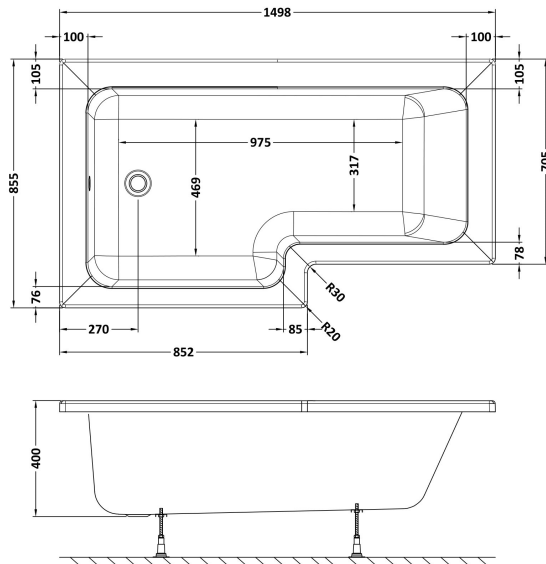

Sales Code: WBS1585L

Description: Square Shower Bath L/H 1500X850

Packaging Details

Barcode: 5056211822271

Sales Code: WBS103

Description: 1500mm Square Shower Bath Lh

Product Dimensions

Length (mm):	1500
Width (mm):	850
Depth (mm):	390
Nett Weight (kg):	24.5

Packaging Dimensions

Length (mm):	1500
Width (mm):	850
Depth (mm):	425
Gross Weight (kg):	24.5

Packaging Data

Box Colour:	Brown Cardboard Sleeve
Box Qty:	1
Label Size:	x
Label Colour:	White Label
Label Qty:	

Outer Box Dimensions (If Applicable)

Length (mm):	
Width (mm):	
Height (mm):	
Gross Weight (kg):	
Barcode:	5055275824511

Product Details

Country of Origin:	Turkey
Fitting Instruction:	No
Certification:	FSC: CE & UKCA:
Material Colour Reference:	European White
Product Material:	Acrylic
Material Thickness:	4mm
Volume (Ltr):	156L
Displaced Capacity:	86L
Leg Set Included:	Legset Not Included
Waste Included:	Waste Not Included
Drilled/Undrilled:	Undrilled For Taps
Includes Grips:	No Grips Supplied
Embossed:	No
No of Tapholes:	None
Anti-Slip:	No

Sales Code: WBL001

Description: Bath Leg Set

Product Dimensions

Length (mm):	650
Width (mm):	650
Depth (mm):	60
Nett Weight (kg):	2.5

Packaging Dimensions

Length (mm):	665
Width (mm):	55
Depth (mm):	42
Gross Weight (kg):	2.5