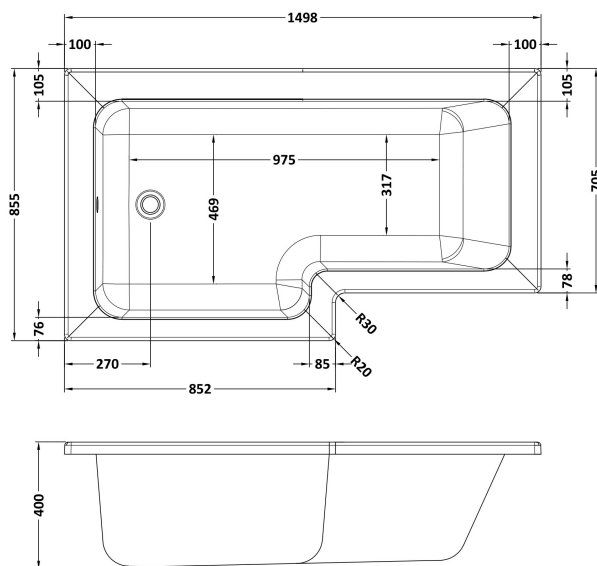

Sales Code: WBS1585L

Description: Square Shower Bath L/H 1500X850

Packaging Details

Barcode: 5056211822271

Sales Code: WBS103

Description: 1500mm Square Shower Bath Lh

Product Dimensions

Length (mm):	1500
Width (mm):	850
Depth (mm):	390
Nett Weight (kg):	24.5

Packaging Dimensions

Length (mm):	1500
Width (mm):	850
Depth (mm):	425
Gross Weight (kg):	24.5

Packaging Data

Box Colour:	Brown Cardboard Sleeve
Box Qty:	1
Label Size:	x
Label Colour:	White Label
Label Qty:	

Outer Box Dimensions (If Applicable)

Length (mm):	
Width (mm):	
Height (mm):	
Gross Weight (kg):	
Barcode:	5055275824511

Product Details

Country of Origin:	Turkey
Fitting Instruction:	No
Certification:	FSC: CE & UKCA:
Material Colour Reference:	European White
Product Material:	Acrylic
Material Thickness:	4mm
Volume (Ltr):	156L
Displaced Capacity:	86L
Leg Set Included:	Legset Not Included
Waste Included:	Waste Not Included
Drilled/Undrilled:	Undrilled For Taps
Includes Grips:	No Grips Supplied
Embossed:	No
No of Tapholes:	None
Anti-Slip:	No

Sales Code: WBL001

Description: Bath Leg Set

Product Dimensions

Length (mm):	650
Width (mm):	650
Depth (mm):	60
Nett Weight (kg):	2.5

Packaging Dimensions

Length (mm):	665
Width (mm):	55
Depth (mm):	42
Gross Weight (kg):	2.5