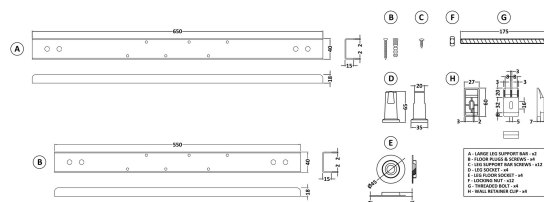

Packaging Dimensions

Length (mm):	1600
Width (mm):	850
Depth (mm):	390
Gross Weight (kg):	23

Packaging Data

Box Colour:	Brown Cardboard Sleeve
Box Qty:	1
Label Size:	192 x 38
Label Colour:	White Label
Label Qty:	1

Outer Box Dimensions (If Applicable)

Length (mm):	
Width (mm):	
Height (mm):	
Gross Weight (kg):	
Barcode:	5056211822219

Product Details

Country of Origin:	Turkey
Fitting Instruction:	No
Certification:	FSC: No CE & UKCA: Yes
Material Colour Reference:	European White
Product Material:	Acrylic
Material Thickness:	4mm
Volume (Ltr):	200L
Displaced Capacity:	130L
Leg Set Included:	Legset Not Included
Waste Included:	Waste Not Included
Drilled/Undrilled:	Undrilled For Taps
Includes Grips:	No Grips Supplied
Embossed:	No
No of Tapholes:	None
Anti-Slip:	No

Sales Code: WBL001

Description: Bath Leg Set

Product Dimensions

Length (mm):	650
Width (mm):	650
Depth (mm):	60
Nett Weight (kg):	2.5

Packaging Dimensions

Length (mm):	665
Width (mm):	55
Depth (mm):	42
Gross Weight (kg):	2.5

Packaging Data

Box Colour:	Brown Cardboard Sleeve
Box Qty:	1
Label Size:	100 x 50
Label Colour:	White Label
Label Qty:	2

Outer Box Dimensions (If Applicable)

Length (mm):	
Width (mm):	
Height (mm):	
Gross Weight (kg):	
Barcode:	5056211809197