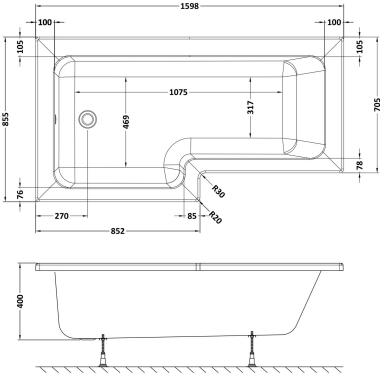

Sales Code: WBS1685L

Description: Square Shower Bath L/H 1600X850

Packaging Details

Barcode: 5056211822295

Sales Code: WBS105

Description: 1600mm Square Shower Bath Lh

Product Dimensions

Length (mm):	1600
Width (mm):	850
Depth (mm):	390
Nett Weight (kg):	23

Packaging Dimensions

Length (mm):	1600
Width (mm):	850
Depth (mm):	390
Gross Weight (kg):	23

Packaging Data

Box Colour:	Brown Cardboard Sleeve
Box Qty:	1
Label Size:	192 x 38
Label Colour:	White Label
Label Qty:	1

Outer Box Dimensions (If Applicable)

Length (mm):	
Width (mm):	
Height (mm):	
Gross Weight (kg):	
Barcode:	5056211822219

Product Details

Country of Origin:	Turkey
Fitting Instruction:	No
Certification:	FSC: No CE & UKCA: Yes
Material Colour Reference:	European White
Product Material:	Acrylic
Material Thickness:	4mm
Volume (Ltr):	200L
Displaced Capacity:	130L
Leg Set Included:	Legset Not Included
Waste Included:	Waste Not Included
Drilled/Undrilled:	Undrilled For Taps
Includes Grips:	No Grips Supplied
Embossed:	No
No of Tapholes:	None
Anti-Slip:	No

Sales Code: WBL001

Description: Bath Leg Set

Product Dimensions

Length (mm):	650
Width (mm):	650
Depth (mm):	60
Nett Weight (kg):	2.5

Packaging Dimensions

Length (mm):	665
Width (mm):	55
Depth (mm):	42
Gross Weight (kg):	2.5