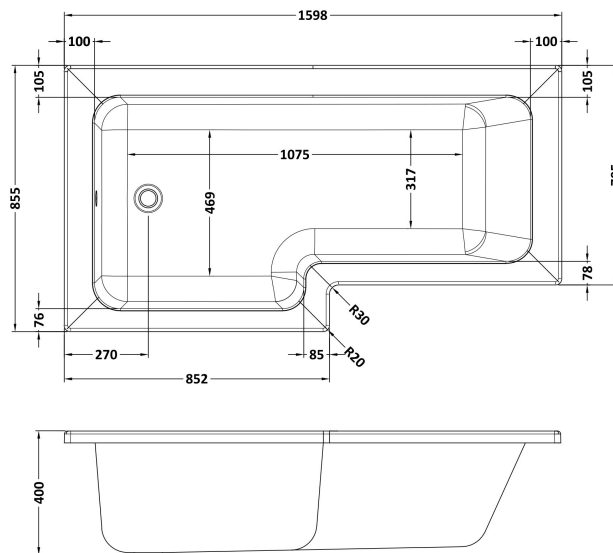

Sales Code: WBS1685L

Description: Square Shower Bath L/H 1600X850

Packaging Details

Barcode: 5056211822295

Sales Code: WBS105

Description: 1600mm Square Shower Bath Lh

Product Dimensions

Length (mm):	1600
Width (mm):	850
Depth (mm):	390
Nett Weight (kg):	23

Packaging Dimensions

Length (mm):	1600
Width (mm):	850
Depth (mm):	390
Gross Weight (kg):	23

Packaging Data

Box Colour:	Brown Cardboard Sleeve
Box Qty:	1
Label Size:	192 x 38
Label Colour:	White Label
Label Qty:	1

Outer Box Dimensions (If Applicable)

Length (mm):	
Width (mm):	
Height (mm):	
Gross Weight (kg):	
Barcode:	5056211822219

Product Details

Country of Origin:	Turkey
Fitting Instruction:	No
Certification:	FSC: No CE & UKCA: Yes
Material Colour Reference:	European White
Product Material:	Acrylic
Material Thickness:	4mm
Volume (Ltr):	200L
Displaced Capacity:	130L
Leg Set Included:	Legset Not Included
Waste Included:	Waste Not Included
Drilled/Undrilled:	Undrilled For Taps
Includes Grips:	No Grips Supplied
Embossed:	No
No of Tapholes:	None
Anti-Slip:	No

Sales Code: WBL001

Description: Bath Leg Set

Product Dimensions

Length (mm):	650
Width (mm):	650
Depth (mm):	60
Nett Weight (kg):	2.5

Packaging Dimensions

Length (mm):	665
Width (mm):	55
Depth (mm):	42
Gross Weight (kg):	2.5