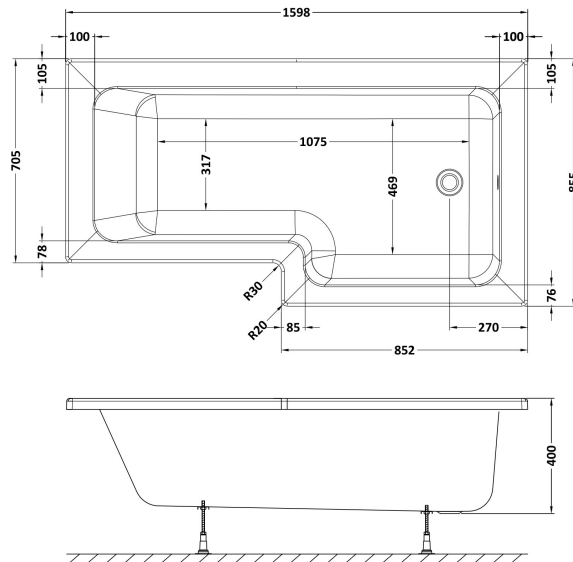

Sales Code: WBS1685R

Description: Square Shower Bath R/H 1600X850

Packaging Details

Barcode: 5056211822301

Sales Code: WBS106

Description: 1600mm Square Shower Bath Rh

Product Dimensions

Length (mm):	1600
Width (mm):	850
Depth (mm):	390
Nett Weight (kg):	23

Packaging Dimensions

Length (mm):	1600
Width (mm):	850
Depth (mm):	390
Gross Weight (kg):	23

Packaging Data

Box Colour:	Brown Cardboard Sleeve
Box Qty:	1
Label Size:	192 x 38
Label Colour:	White Label
Label Qty:	1

Outer Box Dimensions (If Applicable)

Length (mm):	
Width (mm):	
Height (mm):	
Gross Weight (kg):	
Barcode:	5056211822226

Product Details

Country of Origin:	Turkey
Fitting Instruction:	No
Certification:	FSC: No CE & UKCA: Yes
Material Colour Reference:	European White
Product Material:	Acrylic
Material Thickness:	4mm
Volume (Ltr):	200L
Displaced Capacity:	130L
Leg Set Included:	Legset Not Included
Waste Included:	Waste Not Included
Drilled/Undrilled:	Undrilled For Taps
Includes Grips:	No Grips Supplied
Embossed:	No
No of Tapholes:	None
Anti-Slip:	No

Sales Code: WBL001

Description: Bath Leg Set

Product Dimensions

Length (mm):	650
Width (mm):	650
Depth (mm):	60
Nett Weight (kg):	2.5

Packaging Dimensions

Length (mm):	665
Width (mm):	55
Depth (mm):	42
Gross Weight (kg):	2.5