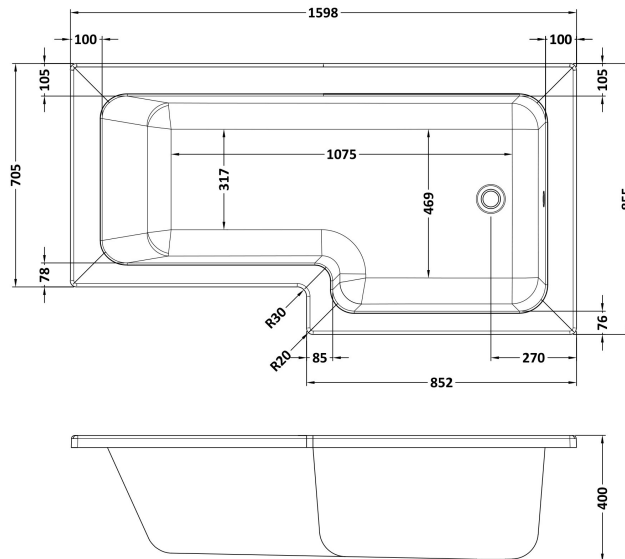

Sales Code: WBS1685R

Description: Square Shower Bath R/H 1600X850

Packaging Details

Barcode: 5056211822301

Sales Code: WBS106

Description: 1600mm Square Shower Bath Rh

Product Dimensions

Length (mm):	1600
Width (mm):	850
Depth (mm):	390
Nett Weight (kg):	23

Packaging Dimensions

Length (mm):	1600
Width (mm):	850
Depth (mm):	390
Gross Weight (kg):	23

Packaging Data

Box Colour:	Brown Cardboard Sleeve
Box Qty:	1
Label Size:	192 x 38
Label Colour:	White Label
Label Qty:	1

Outer Box Dimensions (If Applicable)

Length (mm):	
Width (mm):	
Height (mm):	
Gross Weight (kg):	
Barcode:	5056211822226

Product Details

Country of Origin:	Turkey
Fitting Instruction:	No
Certification:	FSC: No CE & UKCA: Yes
Material Colour Reference:	European White
Product Material:	Acrylic
Material Thickness:	4mm
Volume (Ltr):	200L
Displaced Capacity:	130L
Leg Set Included:	Legset Not Included
Waste Included:	Waste Not Included
Drilled/Undrilled:	Undrilled For Taps
Includes Grips:	No Grips Supplied
Embossed:	No
No of Tapholes:	None
Anti-Slip:	No

Sales Code: WBL001

Description: Bath Leg Set

Product Dimensions

Length (mm):	650
Width (mm):	650
Depth (mm):	60
Nett Weight (kg):	2.5

Packaging Dimensions

Length (mm):	665
Width (mm):	55
Depth (mm):	42
Gross Weight (kg):	2.5