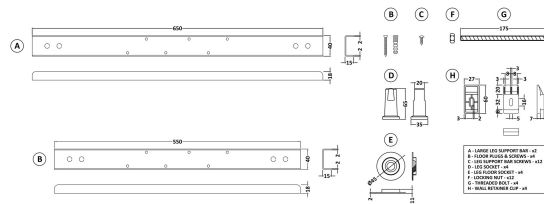

Packaging Dimensions

Length (mm):	1600
Width (mm):	850
Depth (mm):	390
Gross Weight (kg):	23

Packaging Data

Box Colour:	Brown Cardboard Sleeve
Box Qty:	1
Label Size:	192 x 38
Label Colour:	White Label
Label Qty:	1

Outer Box Dimensions (If Applicable)

Length (mm):	
Width (mm):	
Height (mm):	
Gross Weight (kg):	
Barcode:	5056211822226

Product Details

Country of Origin:	Turkey
Fitting Instruction:	No
Certification:	FSC: No CE & UKCA: Yes
Material Colour Reference:	European White
Product Material:	Acrylic
Material Thickness:	4mm
Volume (Ltr):	200L
Displaced Capacity:	130L
Leg Set Included:	Legset Not Included
Waste Included:	Waste Not Included
Drilled/Undrilled:	Undrilled For Taps
Includes Grips:	No Grips Supplied
Embossed:	No
No of Tapholes:	None
Anti-Slip:	No

Sales Code: WBL001

Description: Bath Leg Set

Product Dimensions

Length (mm):	650
Width (mm):	650
Depth (mm):	60
Nett Weight (kg):	2.5

Packaging Dimensions

Length (mm):	665
Width (mm):	55
Depth (mm):	42
Gross Weight (kg):	2.5

Packaging Data

Box Colour:	Brown Cardboard Sleeve
Box Qty:	1
Label Size:	100 x 50
Label Colour:	White Label
Label Qty:	2

Outer Box Dimensions (If Applicable)

Length (mm):	
Width (mm):	
Height (mm):	
Gross Weight (kg):	
Barcode:	5056211809197