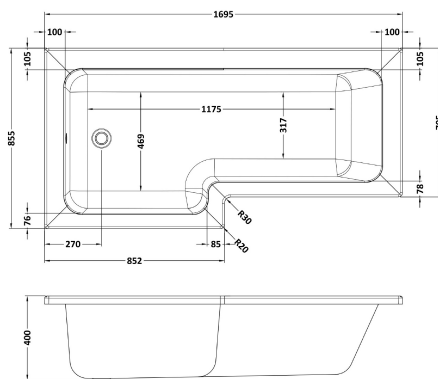

**Sales Code:** WBS1785L

**Description:** Left Hand Square Bath 1700mm

**Packaging Details**

Barcode: 5056211822318

**Sales Code:** WBS701

**Description:** 1700mm Square Shower Bath L/H

### Product Dimensions

Length (mm):	1700
Width (mm):	850
Depth (mm):	390
Nett Weight (kg):	24.5

### Packaging Dimensions

Length (mm):	1700
Width (mm):	850
Depth (mm):	425
Gross Weight (kg):	24.5

Sales Code: WBL001

Description: Bath Leg Set

**Product Dimensions**

Length (mm):	650
Width (mm):	650
Depth (mm):	60
Nett Weight (kg):	2.5

**Packaging Dimensions**

Length (mm):	665
Width (mm):	55
Depth (mm):	42
Gross Weight (kg):	2.5