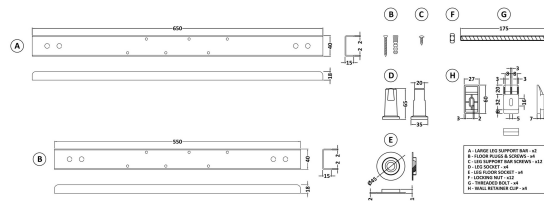

### Product Dimensions

Length (mm):	1700
Width (mm):	850
Depth (mm):	390
Nett Weight (kg):	24.5

### Outer Box Dimensions (If Applicable)

Length (mm):	
Width (mm):	
Height (mm):	
Gross Weight (kg):	
Barcode:	5055275832288

### Product Details

Country of Origin:	Turkey
Fitting Instruction:	No
Certification:	FSC: CE & UKCA: Yes
Material Colour Reference:	European White
Product Material:	Acrylic
Material Thickness:	4mm
Volume (Ltr):	235L
Displaced Capacity:	165L
Leg Set Included:	Legset Not Included
Waste Included:	Waste Not Included
Drilled/Undrilled:	Undrilled For Taps
Includes Grips:	No Grips Supplied
Embossed:	No
No of Tapholes:	None
Anti-Slip:	No

Sales Code: WBL001

Description: Bath Leg Set

**Product Dimensions**

Length (mm):	650
Width (mm):	650
Depth (mm):	60
Nett Weight (kg):	2.5

**Packaging Dimensions**

Length (mm):	665
Width (mm):	55
Depth (mm):	42
Gross Weight (kg):	2.5