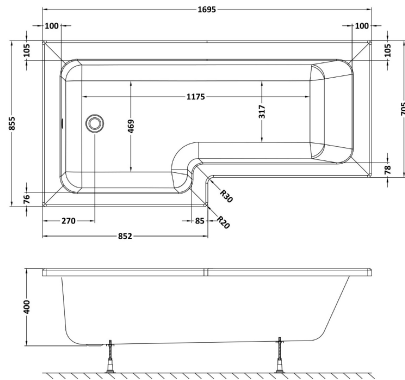

**Sales Code:** WBS1785L

**Description:** Left Hand Square Bath 1700mm

**Packaging Details**

Barcode: 5056211822318

**Sales Code:** WBS701

**Description:** 1700mm Square Shower Bath L/H

### Product Dimensions

Length (mm):	1700
Width (mm):	850
Depth (mm):	390
Nett Weight (kg):	24.5

### Packaging Dimensions

Length (mm):	1700
Width (mm):	850
Depth (mm):	425
Gross Weight (kg):	24.5

Sales Code: WBL001

Description: Bath Leg Set

**Product Dimensions**

Length (mm):	650
Width (mm):	650
Depth (mm):	60
Nett Weight (kg):	2.5

**Packaging Dimensions**

Length (mm):	665
Width (mm):	55
Depth (mm):	42
Gross Weight (kg):	2.5