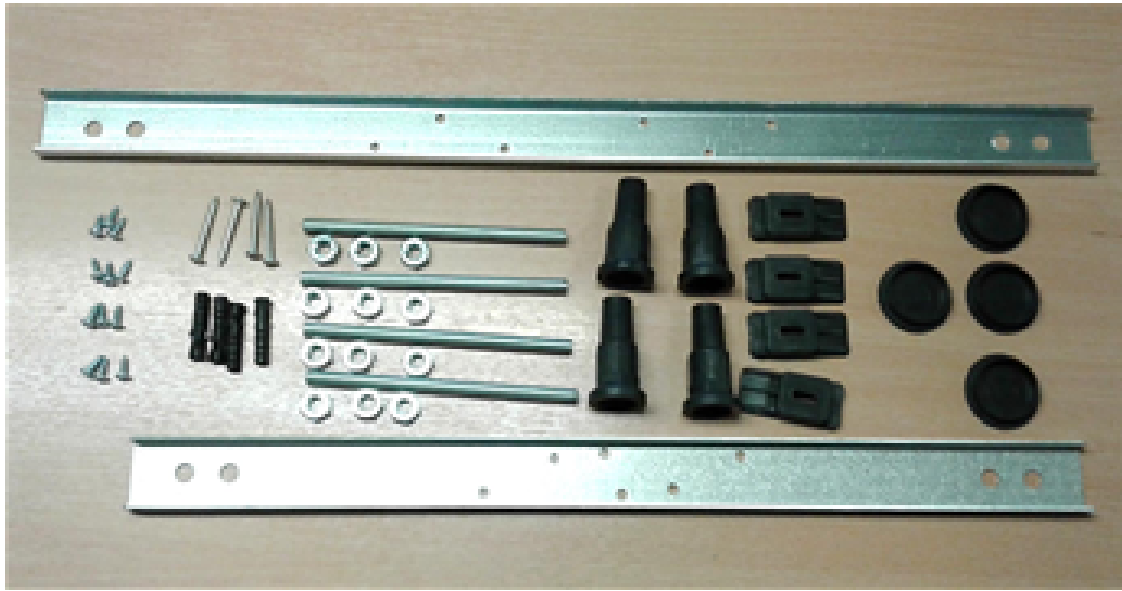

### Outer Box Dimensions (If Applicable)

Length (mm):	
Width (mm):	
Height (mm):	
Gross Weight (kg):	
Barcode:	5055275832288

### Product Details

Country of Origin:	Turkey
Fitting Instruction:	No
Certification:	FSC: CE & UKCA: Yes
Material Colour Reference:	European White
Product Material:	Acrylic
Material Thickness:	4mm
Volume (Ltr):	235L
Displaced Capacity:	165L
Leg Set Included:	Legset Not Included
Waste Included:	Waste Not Included
Drilled/Undrilled:	Undrilled For Taps
Includes Grips:	No Grips Supplied
Embossed:	No
No of Tapholes:	None
Anti-Slip:	No

Sales Code: WBL001

Description: Bath Leg Set

**Product Dimensions**

Length (mm):	650
Width (mm):	650
Depth (mm):	60
Nett Weight (kg):	2.5

**Packaging Dimensions**

Length (mm):	665
Width (mm):	55
Depth (mm):	42
Gross Weight (kg):	2.5