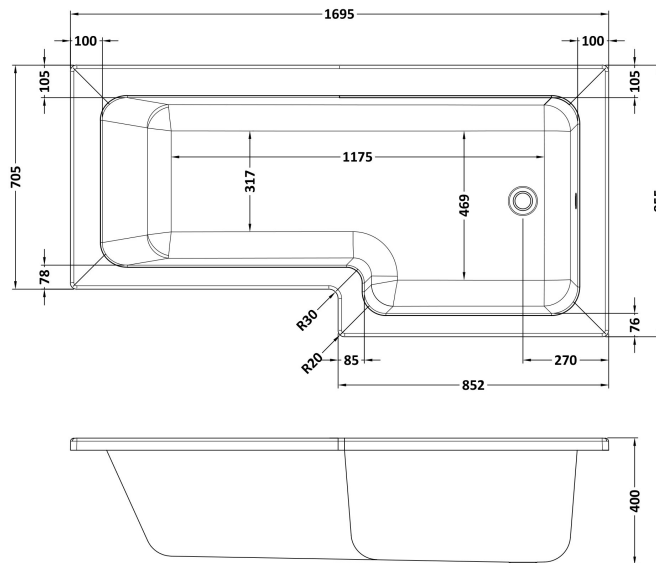

Sales Code: WBS1785R

Description: Right Hand Square Bath 1700mm

Packaging Details

Barcode: 5056211822325

Sales Code: WBS702

Description: 1700mm Square Shower Bath R/H

Product Dimensions

Length (mm):	1700
Width (mm):	850
Depth (mm):	390
Nett Weight (kg):	24.5

Packaging Dimensions

Length (mm):	1700
Width (mm):	850
Depth (mm):	425
Gross Weight (kg):	24.5

Packaging Data

Box Colour:	Brown Cardboard Sleeve
Box Qty:	1
Label Size:	300 x 35
Label Colour:	White Label
Label Qty:	2

Outer Box Dimensions (If Applicable)

Length (mm):	
Width (mm):	
Height (mm):	
Gross Weight (kg):	
Barcode:	5055275832301

Product Details

Country of Origin:	Turkey
Fitting Instruction:	No
Certification:	FSC: CE & UKCA: Yes
Material Colour Reference:	European White
Product Material:	Acrylic
Material Thickness:	4mm
Volume (Ltr):	235L
Displaced Capacity:	165L
Leg Set Included:	Legset Not Included
Waste Included:	Waste Not Included
Drilled/Undrilled:	Undrilled For Taps
Includes Grips:	No Grips Supplied
Embossed:	No
No of Tapholes:	None
Anti-Slip:	No

Sales Code: WBL001

Description: Bath Leg Set

Product Dimensions

Length (mm):	650
Width (mm):	650
Depth (mm):	60
Nett Weight (kg):	2.5

Packaging Dimensions

Length (mm):	665
Width (mm):	55
Depth (mm):	42
Gross Weight (kg):	2.5