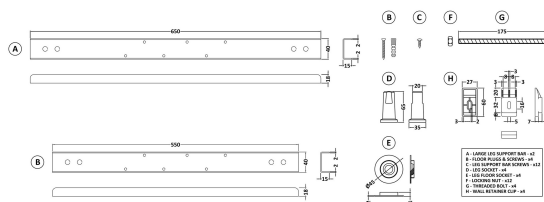

Packaging Dimensions

Length (mm):	1700
Width (mm):	850
Depth (mm):	425
Gross Weight (kg):	24.5

Packaging Data

Box Colour:	Brown Cardboard Sleeve
Box Qty:	1
Label Size:	300 x 35
Label Colour:	White Label
Label Qty:	2

Outer Box Dimensions (If Applicable)

Length (mm):	
Width (mm):	
Height (mm):	
Gross Weight (kg):	
Barcode:	5055275832301

Product Details

Country of Origin:	Turkey
Fitting Instruction:	No
Certification:	FSC: CE & UKCA: Yes
Material Colour Reference:	European White
Product Material:	Acrylic
Material Thickness:	4mm
Volume (Ltr):	235L
Displaced Capacity:	165L
Leg Set Included:	Legset Not Included
Waste Included:	Waste Not Included
Drilled/Undrilled:	Undrilled For Taps
Includes Grips:	No Grips Supplied
Embossed:	No
No of Tapholes:	None
Anti-Slip:	No

Sales Code: WBL001

Description: Bath Leg Set

Product Dimensions

Length (mm):	650
Width (mm):	650
Depth (mm):	60
Nett Weight (kg):	2.5

Packaging Dimensions

Length (mm):	665
Width (mm):	55
Depth (mm):	42
Gross Weight (kg):	2.5

Packaging Data

Box Colour:	Brown Cardboard Sleeve
Box Qty:	1
Label Size:	100 x 50
Label Colour:	White Label
Label Qty:	2

Outer Box Dimensions (If Applicable)

Length (mm):	
Width (mm):	
Height (mm):	
Gross Weight (kg):	
Barcode:	5056211809197