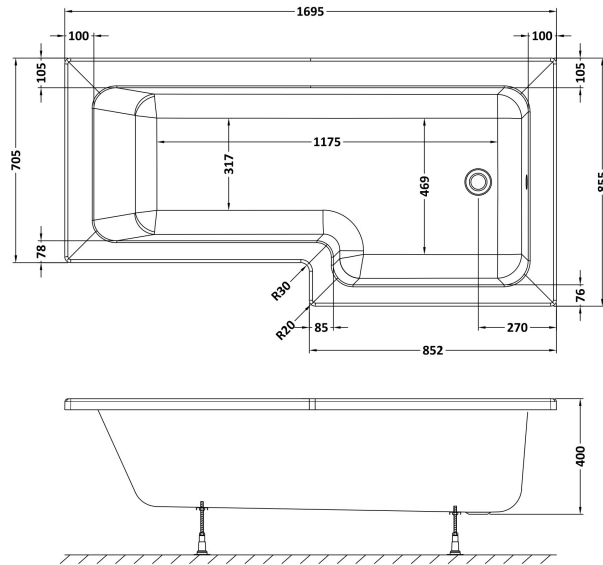

Sales Code: WBS1785R

Description: Right Hand Square Bath 1700mm

Packaging Details

Barcode: 5056211822325

Sales Code: WBS702

Description: 1700mm Square Shower Bath R/H

Product Dimensions

Length (mm):	1700
Width (mm):	850
Depth (mm):	390
Nett Weight (kg):	24.5

Packaging Dimensions

Length (mm):	1700
Width (mm):	850
Depth (mm):	425
Gross Weight (kg):	24.5

Packaging Data

Box Colour:	Brown Cardboard Sleeve
Box Qty:	1
Label Size:	300 x 35
Label Colour:	White Label
Label Qty:	2

Outer Box Dimensions (If Applicable)

Length (mm):	
Width (mm):	
Height (mm):	
Gross Weight (kg):	
Barcode:	5055275832301

Product Details

Country of Origin:	Turkey
Fitting Instruction:	No
Certification:	FSC: CE & UKCA: Yes
Material Colour Reference:	European White
Product Material:	Acrylic
Material Thickness:	4mm
Volume (Ltr):	235L
Displaced Capacity:	165L
Leg Set Included:	Legset Not Included
Waste Included:	Waste Not Included
Drilled/Undrilled:	Undrilled For Taps
Includes Grips:	No Grips Supplied
Embossed:	No
No of Tapholes:	None
Anti-Slip:	No

Sales Code: WBL001

Description: Bath Leg Set

Product Dimensions

Length (mm):	650
Width (mm):	650
Depth (mm):	60
Nett Weight (kg):	2.5

Packaging Dimensions

Length (mm):	665
Width (mm):	55
Depth (mm):	42
Gross Weight (kg):	2.5