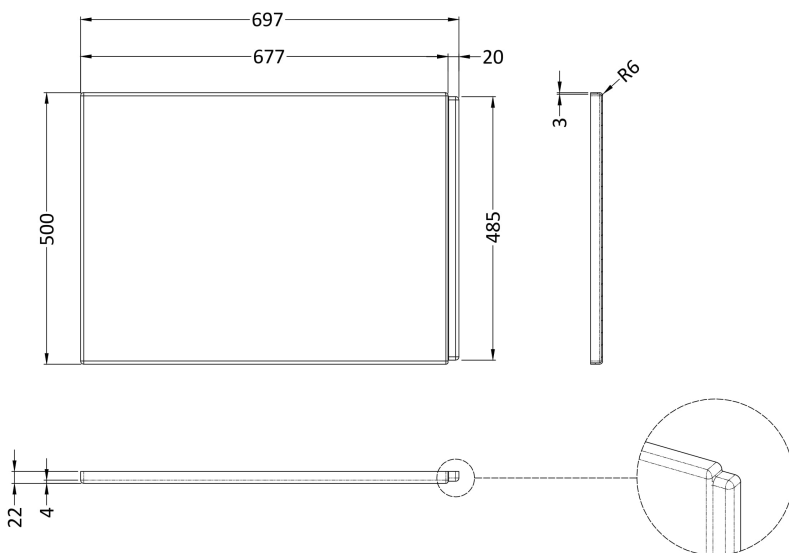

Sales Code: WBS301

Description: Square Showerbath End Panel

Product Dimensions

Length (mm):	697
Width (mm):	500
Depth (mm):	26
Nett Weight (kg):	1.4

Packaging Dimensions

Length (mm):	705
Width (mm):	500
Depth (mm):	40
Gross Weight (kg):	1.4

Packaging Data

Box Colour:	Polybagged With End Caps
Box Qty:	1
Label Size:	100 x 50
Label Colour:	White Label
Label Qty:	1

Outer Box Dimensions (If Applicable)

Length (mm):	
Width (mm):	
Height (mm):	
Gross Weight (kg):	
Barcode:	5055369083602

Product Details

Country of Origin:	Turkey
Fitting Instruction:	No
Certification:	FSC: CE & UKCA:
Material Colour Reference:	European White
Product Material:	Acrylic
Material Thickness:	2mm
Volume (Ltr):	N/A
Displaced Capacity:	N/A
Leg Set Included:	Not Applicable
Waste Included:	Not Applicable
Drilled/Undrilled:	Not Applicable
Includes Grips:	Not Applicable
Embossed:	Not Applicable
No of Tapholes:	Not Applicable
Anti-Slip:	Not Applicable