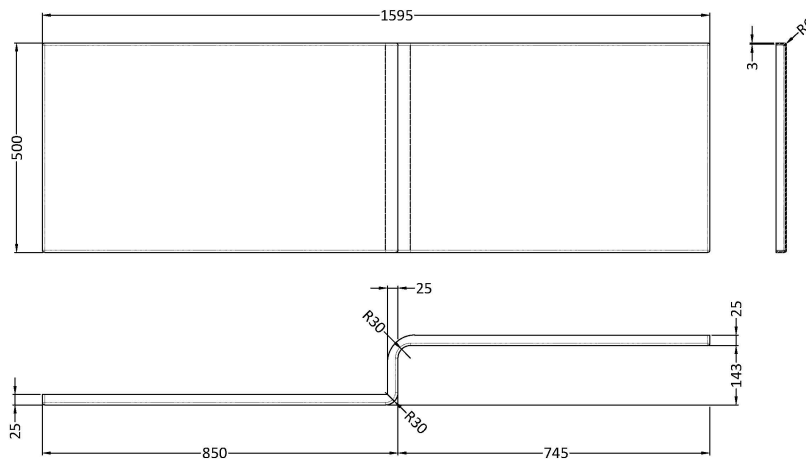

Sales Code: WBS303

Description: 1600 Square Sh Bath Front Panel Acrylic

Product Dimensions

Length (mm):	1595
Width (mm):	500
Depth (mm):	167
Nett Weight (kg):	3.6

Packaging Dimensions

Length (mm):	1620
Width (mm):	530
Depth (mm):	45
Gross Weight (kg):	3.6

Packaging Data

Box Colour:	Polybagged With End Caps
Box Qty:	1
Label Size:	100 x 50
Label Colour:	White Label
Label Qty:	1

Outer Box Dimensions (If Applicable)

Length (mm):	
Width (mm):	
Height (mm):	
Gross Weight (kg):	
Barcode:	5056211822257

Product Details

Country of Origin:	Turkey
Fitting Instruction:	No
Certification:	FSC: N/A CE & UKCA: N/A
Material Colour Reference:	European White
Product Material:	Acrylic
Material Thickness:	
Volume (Ltr):	N/A
Displaced Capacity:	N/A
Leg Set Included:	Not Applicable
Waste Included:	Not Applicable
Drilled/Undrilled:	Not Applicable
Includes Grips:	Not Applicable
Embossed:	No
No of Tapholes:	Not Applicable
Anti-Slip:	Not Applicable