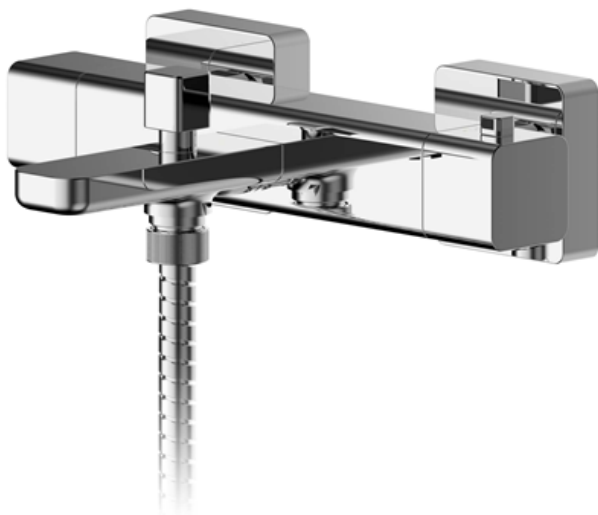

Sales Code: WIN005

Description: Windon W/M Thermostatic Bsm

Product Dimensions

Height (mm):	40
Width (mm):	252
Depth (mm):	150
Length (mm):	
Nett Weight (kg):	2.2

Packaging Dimensions

Height (mm):	95
Width (mm):	220
Depth (mm):	330
Gross Weight (kg):	2.2

Packaging Data

Box Colour:	White Cardboard Box
Box Qty:	1
Label Size:	100 x 50
Label Colour:	White Label
Label Qty:	1

Outer Box Dimensions (If Applicable)

Height (mm):	500
Width (mm):	450
Depth (mm):	350
Length (mm):	
Gross Weight (kg):	
Barcode:	5056211898337

Product Details

Country of Origin:	China
Fitting Instruction:	No
Product Material:	Brass/ABS
Control Type:	Manual
Waste Included:	Waste Not Included
Waste Type:	Not Applicable
WRAS Approval: No	Approval No: N/A
Valve/Cartridge Type:	1/4 Turn Ceramic Disc
Colour/Finish:	Chrome
Mount Type:	Wall
Operating Pressure (bar):	3
Flow Rates: (Litres Per Min)	0.1 bar: 2,6 0.5 bar: 7,1 1 bar: 10,4 2 bar: 15 3 bar: 18,6
Pipe Size:	3/4"
Pipe Centres:	150