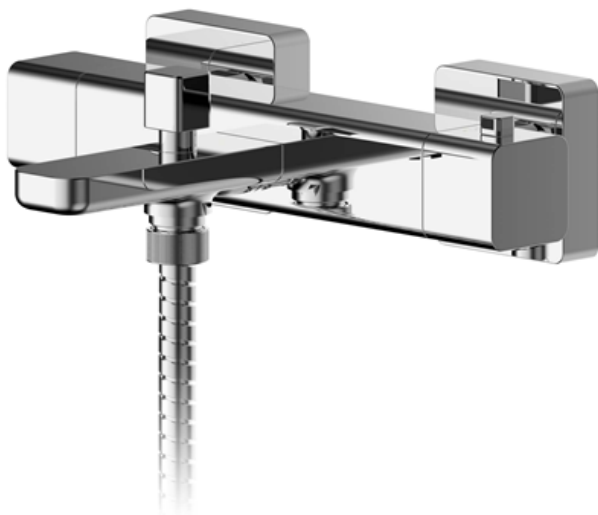

Sales Code: WIN005

Description: Windon W/M Thermostatic Bsm

Product Dimensions

Height (mm):	40
Width (mm):	252
Depth (mm):	150
Length (mm):	
Nett Weight (kg):	2.2

Packaging Dimensions

Height (mm):	95
Width (mm):	220
Depth (mm):	330
Gross Weight (kg):	2.2

Packaging Data

Box Colour:	White Cardboard Box
Box Qty:	1
Label Size:	100 x 50
Label Colour:	White Label
Label Qty:	1

Outer Box Dimensions (If Applicable)

Height (mm):	500
Width (mm):	450
Depth (mm):	350
Length (mm):	
Gross Weight (kg):	
Barcode:	5056211898337

Product Details

Country of Origin:	China
Fitting Instruction:	No
Product Material:	Brass/ABS
Control Type:	Manual
Waste Included:	Waste Not Included
Waste Type:	Not Applicable
WRAS Approval: No	Approval No: N/A
Valve/Cartridge Type:	1/4 Turn Ceramic Disc
Colour/Finish:	Chrome
Mount Type:	Wall
Operating Pressure (bar):	3