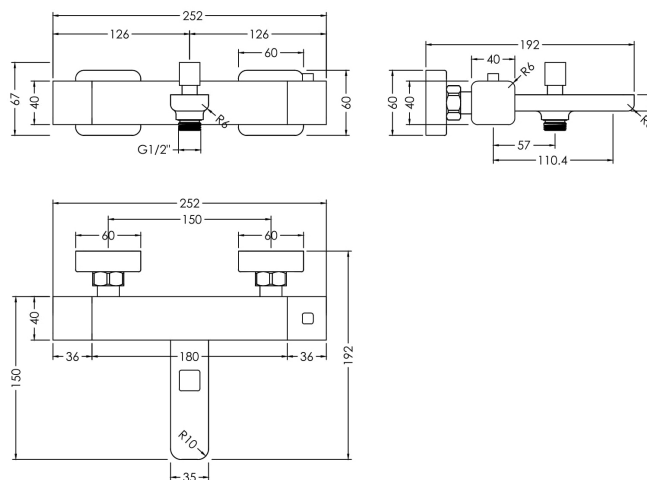

Sales Code: WIN005

Description: Windon W/M Thermostatic Bsm

Product Dimensions

Height (mm):	40
Width (mm):	252
Depth (mm):	150
Length (mm):	
Nett Weight (kg):	2.2

Packaging Dimensions

Height (mm):	95
Width (mm):	220
Depth (mm):	330
Gross Weight (kg):	2.2

Packaging Data

Box Colour:	White Cardboard Box
Box Qty:	1
Label Size:	100 x 50
Label Colour:	White Label
Label Qty:	1

Outer Box Dimensions (If Applicable)

Height (mm):	500
Width (mm):	450
Depth (mm):	350
Length (mm):	
Gross Weight (kg):	
Barcode:	5056211898337

Product Details

Country of Origin:	China
Fitting Instruction:	No
Product Material:	Brass/ABS
Control Type:	Manual
Waste Included:	Waste Not Included
Waste Type:	Not Applicable
WRAS Approval: No	Approval No: N/A
Valve/Cartridge Type:	1/4 Turn Ceramic Disc
Colour/Finish:	Chrome
Mount Type:	Wall
Operating Pressure (bar):	3

Flow Rates: (Litres Per Min)	0.1 bar: 2,6	0.5 bar: 7,1	1 bar: 10,4	2 bar: 15	3 bar: 18,6
Pipe Size:	3/4"				
Pipe Centres:	150				