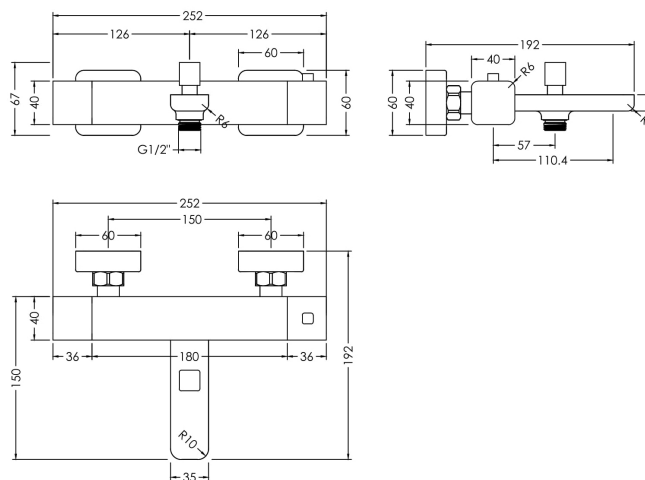

Sales Code: WIN005

Description: Windon W/M Thermostatic Bsm

Product Dimensions

Height (mm):	40
Width (mm):	252
Depth (mm):	150
Length (mm):	
Nett Weight (kg):	2.2

Packaging Dimensions

Height (mm):	95
Width (mm):	220
Depth (mm):	330
Gross Weight (kg):	2.2

Packaging Data

Box Colour:	White Cardboard Box
Box Qty:	1
Label Size:	100 x 50
Label Colour:	White Label
Label Qty:	1

Outer Box Dimensions (If Applicable)

Height (mm):	500
Width (mm):	450
Depth (mm):	350
Length (mm):	
Gross Weight (kg):	
Barcode:	5056211898337

Product Details

Country of Origin:	China
Fitting Instruction:	No
Product Material:	Brass/ABS
Control Type:	Manual
Waste Included:	Waste Not Included
Waste Type:	Not Applicable
WRAS Approval: No	Approval No: N/A
Valve/Cartridge Type:	1/4 Turn Ceramic Disc
Colour/Finish:	Chrome
Mount Type:	Wall
Operating Pressure (bar):	3
Flow Rates: (Litres Per Min)	0.1 bar: 2,6 0.5 bar: 7,1 1 bar: 10,4 2 bar: 15 3 bar: 18,6
Pipe Size:	3/4"
Pipe Centres:	150