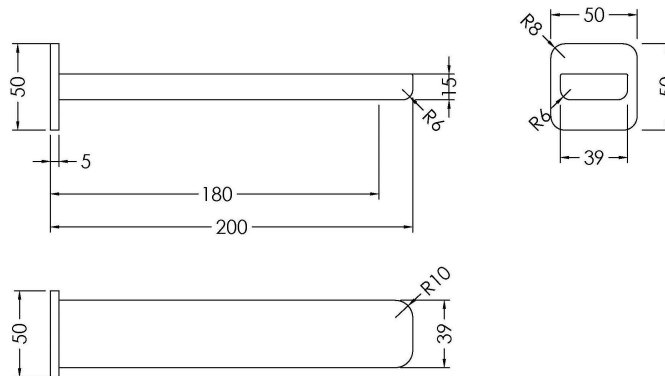

Sales Code: WIN300

Description: Windon Bath Spout

Product Dimensions

Height (mm):	50
Width (mm):	50
Depth (mm):	200
Length (mm):	
Nett Weight (kg):	0.79

Packaging Dimensions

Height (mm):	75
Width (mm):	85
Depth (mm):	280
Gross Weight (kg):	0.79

Packaging Data

Box Colour:	White Cardboard Box
Box Qty:	1
Label Size:	100 x 50
Label Colour:	White Label
Label Qty:	1

Outer Box Dimensions (If Applicable)

Height (mm):	400
Width (mm):	370
Depth (mm):	290
Length (mm):	
Gross Weight (kg):	
Barcode:	5056211898368

Product Details

Country of Origin:	China
Fitting Instruction:	No
Product Material:	Brass
Control Type:	Manual
Waste Included:	Waste Not Included
Waste Type:	Not Applicable
WRAS Approval:	Approval No: N/A
Valve/Cartridge Type:	Not Applicable
Colour/Finish:	Chrome
Mount Type:	Wall
Operating Pressure (bar):	1
Flow Rates: (Litres Per Min)	0.1 bar: 6.3 0.5 bar: 13.5 1 bar: 18.9 2 bar: 26.8 3 bar: 33
Pipe Size:	1/2"
Pipe Centres:	N/A