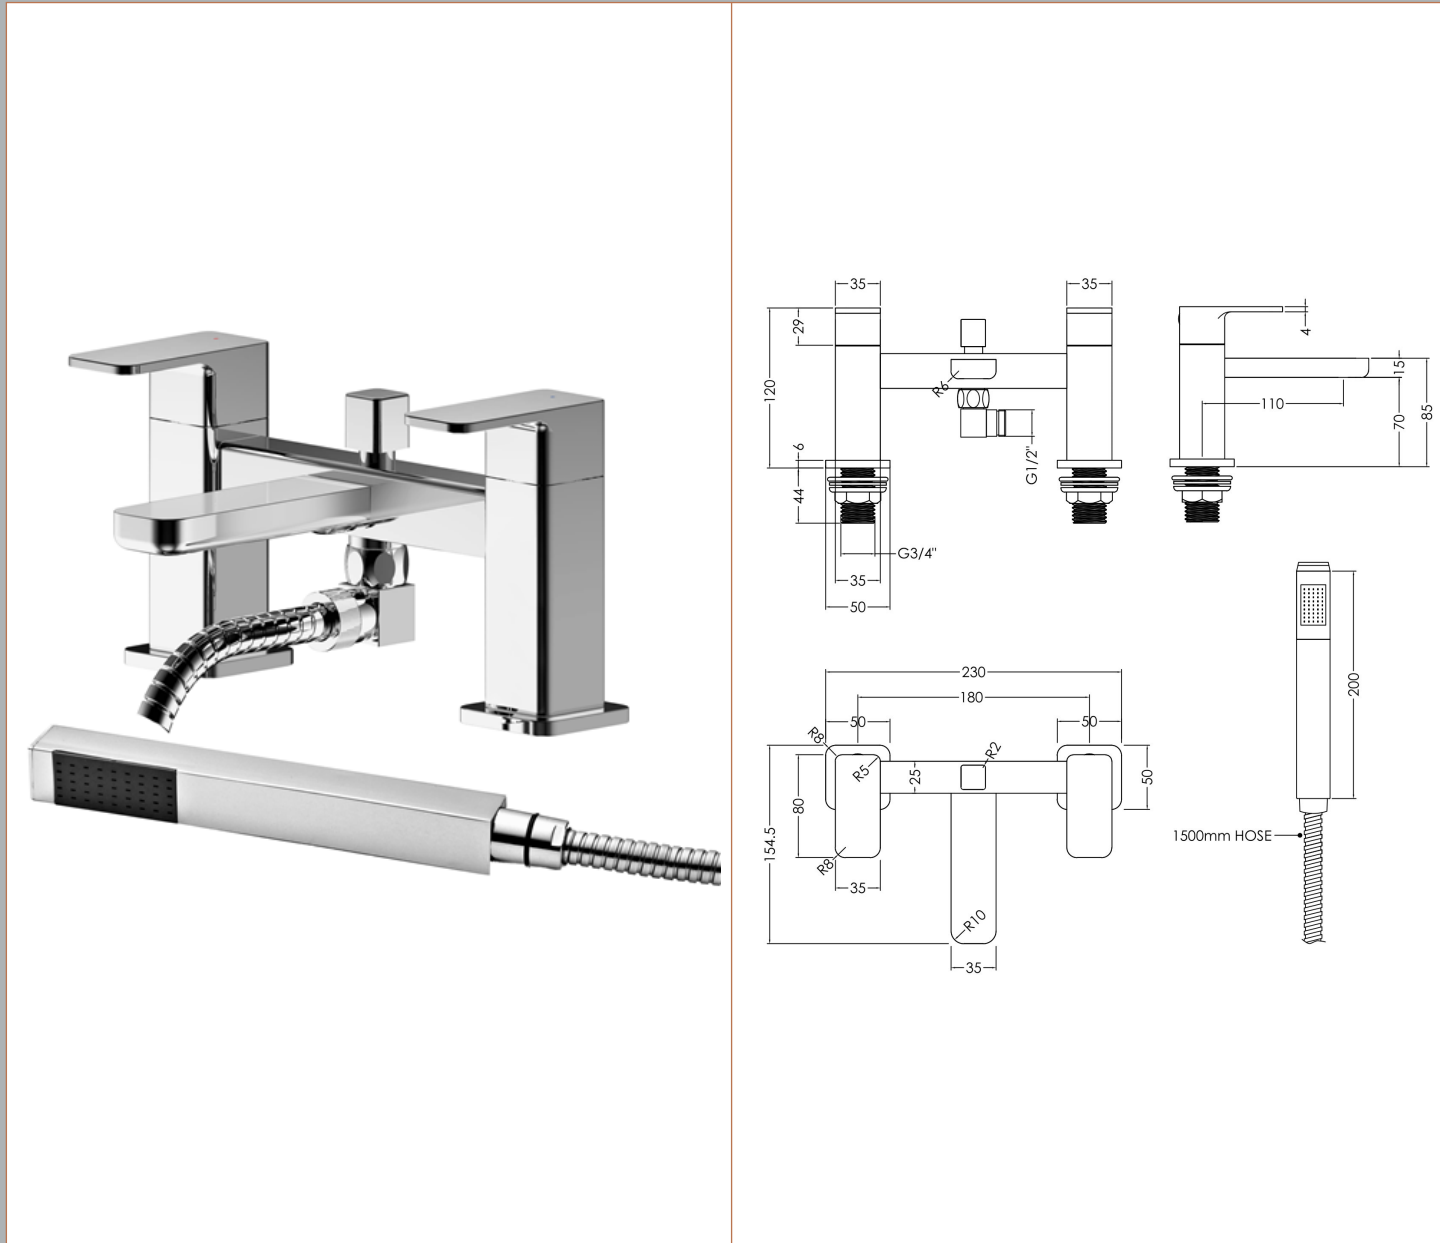

Sales Code: WIN304

Description: Windon D/M Bsm With Kit

Product Dimensions

Height (mm):	136
Width (mm):	230
Depth (mm):	147
Length (mm):	
Nett Weight (kg):	2.62

Packaging Dimensions

Height (mm):	205
Width (mm):	205
Depth (mm):	270
Gross Weight (kg):	2.62

Packaging Data

Box Colour:	White Cardboard Box
Box Qty:	1
Label Size:	100 x 50
Label Colour:	White Label
Label Qty:	1

Outer Box Dimensions (If Applicable)

Height (mm):	560
Width (mm):	440
Depth (mm):	430
Length (mm):	
Gross Weight (kg):	
Barcode:	5056211898283

Product Details

Country of Origin:	China
Fitting Instruction:	No
Product Material:	Brass/ABS
Control Type:	Manual
Waste Included:	Waste Not Included
Waste Type:	Not Applicable
WRAS Approval: No	Approval No: N/A
Valve/Cartridge Type:	1/4 Turn Ceramic Disc
Colour/Finish:	Chrome
Mount Type:	Deck
Operating Pressure (bar):	2
Flow Rates: (Litres Per Min)	0.1 bar: 3.1 0.5 bar: 7.9 1 bar: 11.4 2 bar: 16.3 3 bar: 19.9
Pipe Size:	3/4"
Pipe Centres:	180