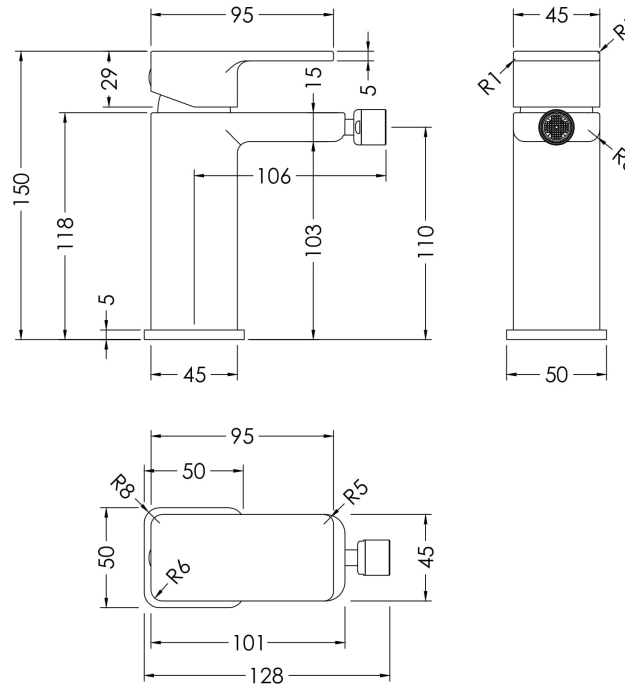

Sales Code: WIN306

Description: Windon Mono Bidet Mixer P/Up Waste

Product Dimensions

| | |
|-------------------|------|
| Height (mm): | 150 |
| Width (mm): | 50 |
| Depth (mm): | 101 |
| Length (mm): | |
| Nett Weight (kg): | 1.64 |

Packaging Dimensions

| | |
|--------------------|------|
| Height (mm): | 95 |
| Width (mm): | 260 |
| Depth (mm): | 285 |
| Gross Weight (kg): | 1.64 |

Packaging Data

| | |
|---------------|---------------------|
| Box Colour: | White Cardboard Box |
| Box Qty: | 1 |
| Label Size: | 100 x 50 |
| Label Colour: | White Label |
| Label Qty: | 1 |

Outer Box Dimensions (If Applicable)

| | |
|--------------------|---------------|
| Height (mm): | 500 |
| Width (mm): | 540 |
| Depth (mm): | 300 |
| Length (mm): | |
| Gross Weight (kg): | |
| Barcode: | 5056211898214 |

Product Details

| | |
|------------------------------|---|
| Country of Origin: | China |
| Fitting Instruction: | No |
| Product Material: | Brass |
| Control Type: | Manual |
| Waste Included: | Waste Included |
| Waste Type: | Pop-Up |
| WRAS Approval: No | Approval No: N/A |
| Valve/Cartridge Type: | Single Lever Cartridge |
| Colour/Finish: | Chrome |
| Mount Type: | Deck |
| Operating Pressure (bar): | 0.5 |
| Flow Rates: (Litres Per Min) | 0.1 bar: 1.6 0.5 bar: 4.3 1 bar: 6.3 2 bar: 9.1 3 bar: 11.2 |
| Pipe Size: | 1/2" |
| Pipe Centres: | N/A |