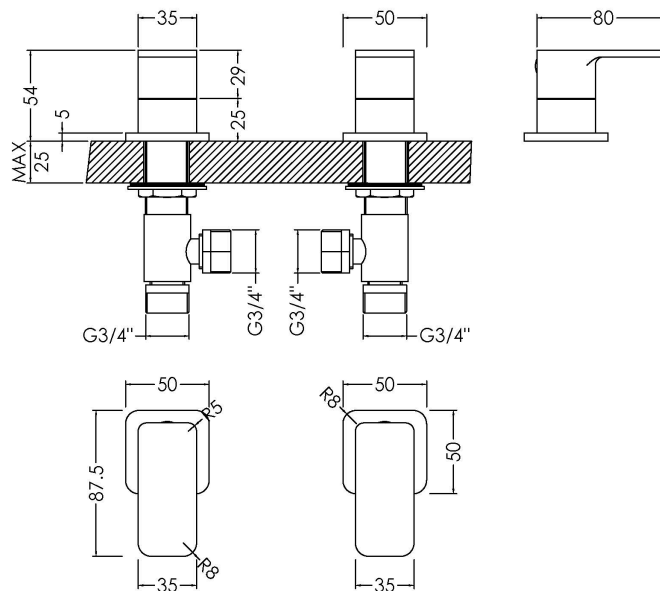

Sales Code: WIN308

Description: Windon 3/4" Side Valves

Product Dimensions

Height (mm):	55
Width (mm):	50
Depth (mm):	80
Length (mm):	
Nett Weight (kg):	1.52

Packaging Dimensions

Height (mm):	95
Width (mm):	175
Depth (mm):	230
Gross Weight (kg):	1.52

Packaging Data

Box Colour:	White Cardboard Box
Box Qty:	1
Label Size:	100 x 50
Label Colour:	White Label
Label Qty:	1

Outer Box Dimensions (If Applicable)

Height (mm):	500
Width (mm):	380
Depth (mm):	250
Length (mm):	

Gross Weight (kg):	
Barcode:	5056211898351

Product Details

Country of Origin:	China
Fitting Instruction:	No
Product Material:	Brass
Control Type:	Manual
Waste Included:	Waste Not Included
Waste Type:	Not Applicable
WRAS Approval: No	Approval No: N/A
Valve/Cartridge Type:	1/4 Turn Ceramic Disc
Colour/Finish:	Chrome
Mount Type:	Deck
Operating Pressure (bar):	0.5

Flow Rates: (Litres Per Min)	0.1 bar: 9.6	0.5 bar: 19.2	1 bar: 26.6	2 bar: 37.9	3 bar: 46.5
Pipe Size:	3/4"				
Pipe Centres:	N/A				