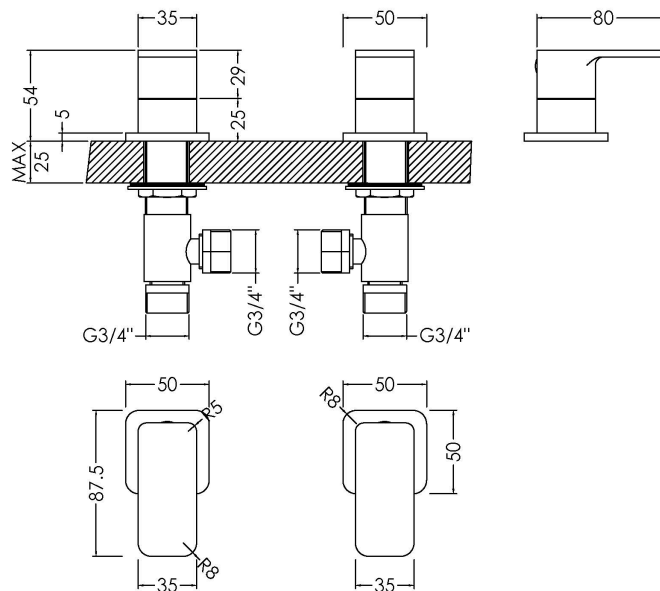

Sales Code: WIN308

Description: Windon 3/4" Side Valves

### Product Dimensions

Height (mm):	55
Width (mm):	50
Depth (mm):	80
Length (mm):	
Nett Weight (kg):	1.52

### Packaging Dimensions

Height (mm):	95
Width (mm):	175
Depth (mm):	230
Gross Weight (kg):	1.52

### Outer Box Dimensions (If Applicable)

Height (mm):	500
Width (mm):	380
Depth (mm):	250
Length (mm):	

Gross Weight (kg):	
Barcode:	5056211898351