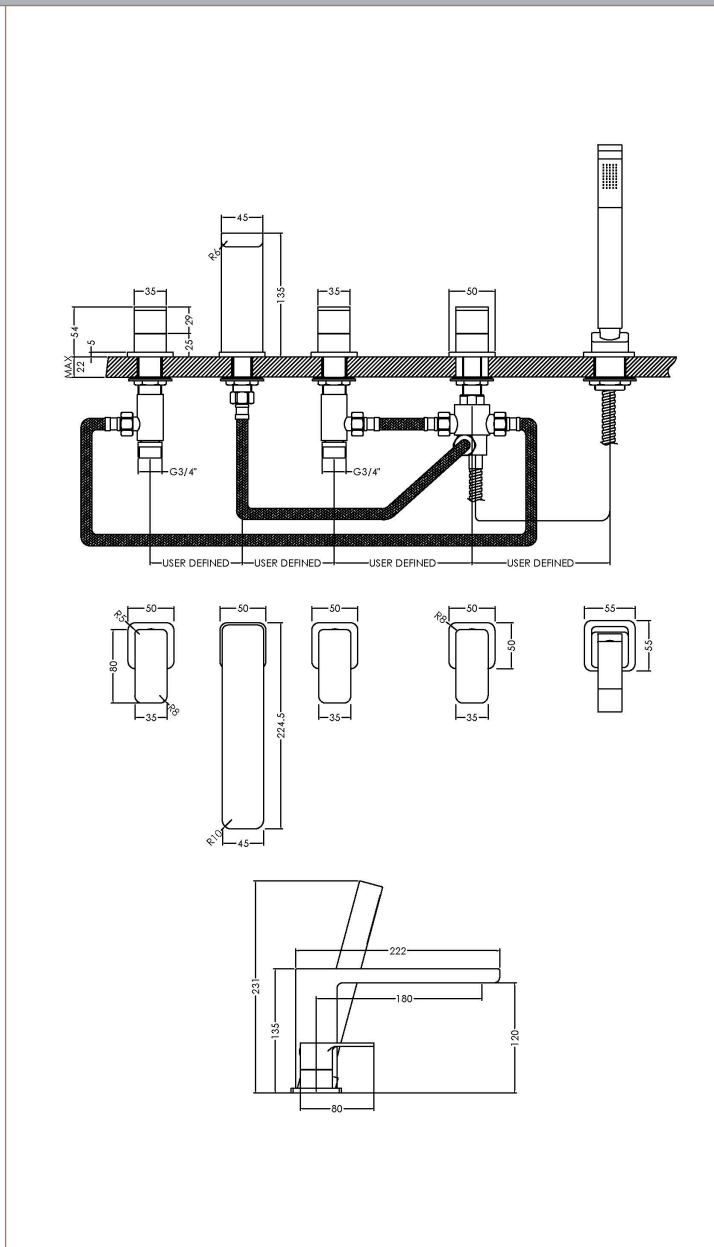

Sales Code: WIN314

Description: Windon D/M 5Th Bsm

Product Dimensions

Height (mm):	135
Width (mm):	535
Depth (mm):	222
Length (mm):	
Nett Weight (kg):	4.63

Packaging Dimensions

Height (mm):	85
Width (mm):	425
Depth (mm):	460
Gross Weight (kg):	4.63

Packaging Data

Box Colour:	White Cardboard Box
Box Qty:	1
Label Size:	100 x 50
Label Colour:	White Label
Label Qty:	1

Outer Box Dimensions (If Applicable)

Height (mm):	450
Width (mm):	475
Depth (mm):	445
Length (mm):	
Gross Weight (kg):	
Barcode:	5056211898306

Product Details

Country of Origin:	China
Fitting Instruction:	No
Product Material:	Brass/ABS
Control Type:	Manual
Waste Included:	Waste Not Included
Waste Type:	Not Applicable
WRAS Approval: No	Approval No: N/A
Valve/Cartridge Type:	1/4 Turn Ceramic Disc
Colour/Finish:	Chrome
Mount Type:	Deck
Operating Pressure (bar):	2

Flow Rates: (Litres Per Min)	0.1 bar: 3.7	0.5 bar: 10.3	1 bar: 14.9	2 bar: 21.1	3 bar: 25.7
Pipe Size:	3/4"				
Pipe Centres:	150				