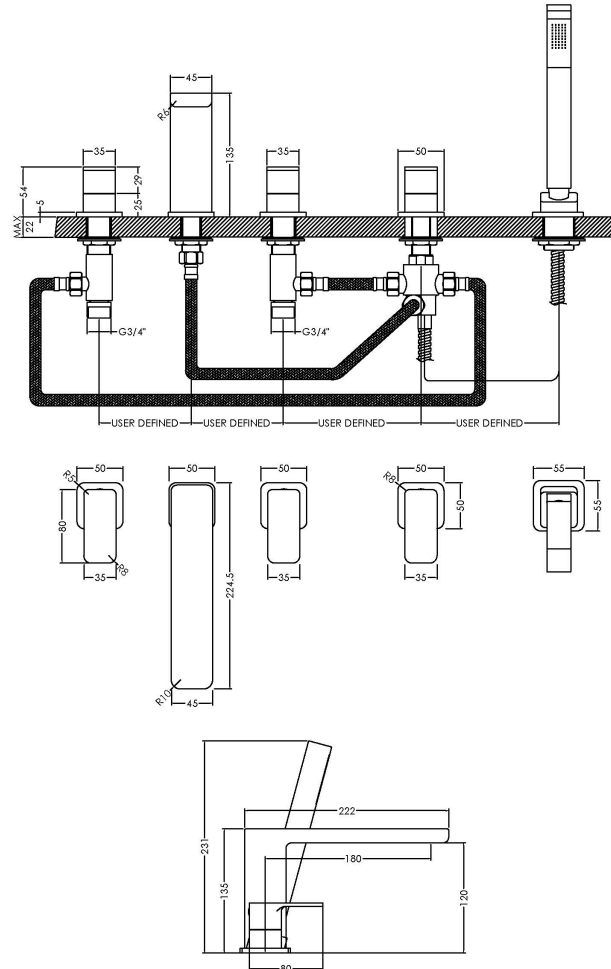

Sales Code: WIN314

Description: Windon D/M 5Th Bsm

Product Dimensions

Height (mm):	135
Width (mm):	535
Depth (mm):	222
Length (mm):	
Nett Weight (kg):	4.63

Packaging Dimensions

Height (mm):	85
Width (mm):	425
Depth (mm):	460
Gross Weight (kg):	4.63

Packaging Data

Box Colour:	White Cardboard Box
Box Qty:	1
Label Size:	100 x 50
Label Colour:	White Label
Label Qty:	1

Outer Box Dimensions (If Applicable)

Height (mm):	450
Width (mm):	475
Depth (mm):	445
Length (mm):	

Gross Weight (kg):	
Barcode:	5056211898306

Product Details

Country of Origin:	China
Fitting Instruction:	No
Product Material:	Brass/ABS
Control Type:	Manual
Waste Included:	Waste Not Included
Waste Type:	Not Applicable
WRAS Approval: No	Approval No: N/A
Valve/Cartridge Type:	1/4 Turn Ceramic Disc
Colour/Finish:	Chrome
Mount Type:	Deck
Operating Pressure (bar):	2
Flow Rates: (Litres Per Min)	0.1 bar: 3.7 0.5 bar: 10.3 1 bar: 14.9 2 bar: 21.1 3 bar: 25.7
Pipe Size:	3/4"
Pipe Centres:	150