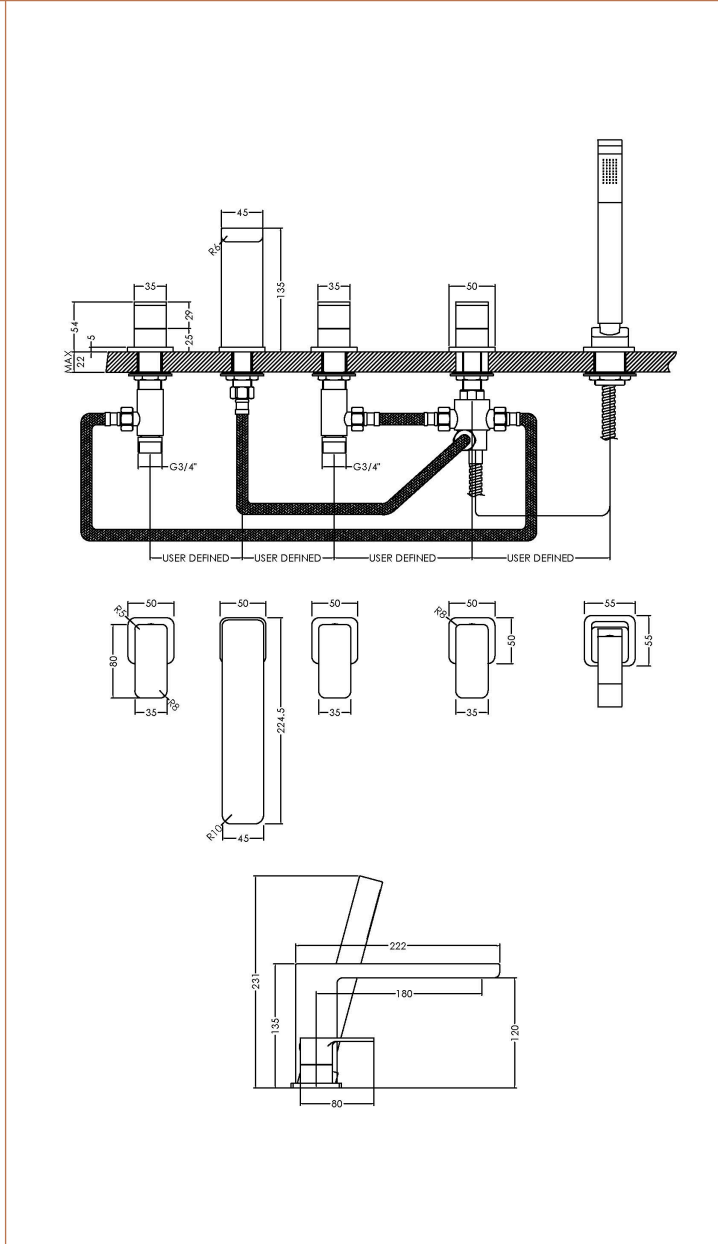

Sales Code: WIN314

Description: Windon D/M 5Th Bsm

Product Dimensions	
Height (mm):	135
Width (mm):	535
Depth (mm):	222
Length (mm):	
Nett Weight (kg):	4.63
Packaging Dimensions	
Height (mm):	85
Width (mm):	425
Depth (mm):	460
Gross Weight (kg):	4.63
Packaging Data	
Box Colour:	White Cardboard Box
Box Qty:	1
Label Size:	100 x 50
Label Colour:	White Label
Label Qty:	1
Outer Box Dimensions (If Applicable)	
Height (mm):	450
Width (mm):	475
Depth (mm):	445
Length (mm):	
Gross Weight (kg):	
Barcode:	5056211898306
Product Details	
Country of Origin:	China
Fitting Instruction:	No
Product Material:	Brass/ABS
Control Type:	Manual
Waste Included:	Waste Not Included
Waste Type:	Not Applicable
WRAS Approval:	No
Approval No:	N/A
Valve/Cartridge Type:	1/4 Turn Ceramic Disc
Colour/Finish:	Chrome
Mount Type:	Deck
Operating Pressure (bar):	2
Flow Rates: (Litres Per Min)	0.1 bar: 3.7 0.5 bar: 10.3 1 bar: 14.9 2 bar: 21.1 3 bar: 25.7
Pipe Size:	3/4"
Pipe Centres:	150