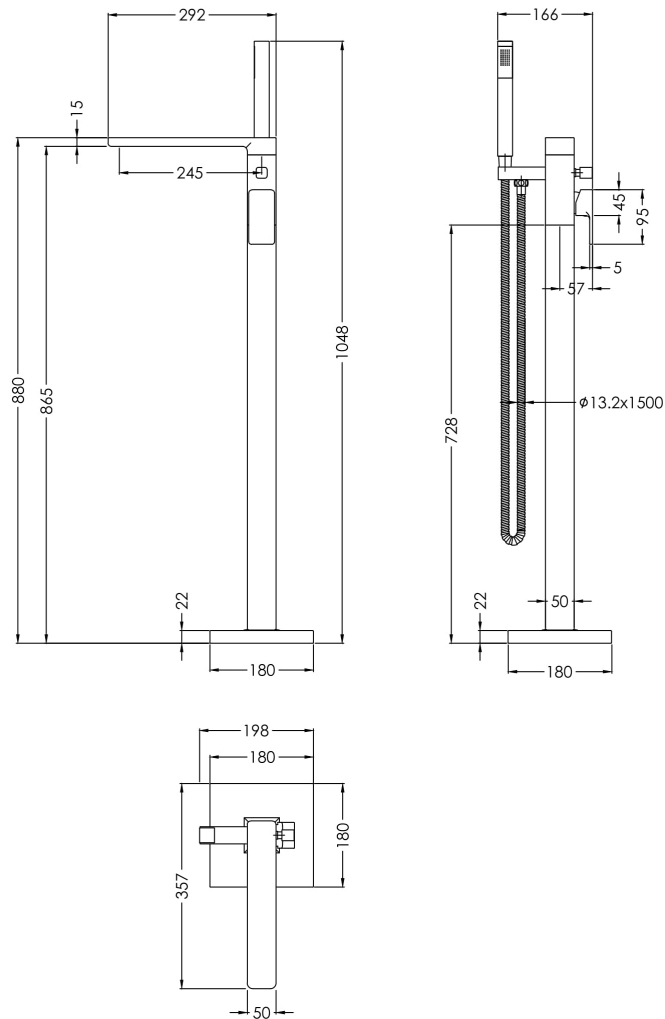

### Product Dimensions

Height (mm):	880
Width (mm):	180
Depth (mm):	357
Length (mm):	
Nett Weight (kg):	6.17

### Packaging Dimensions

Height (mm):	220
Width (mm):	405
Depth (mm):	1000
Gross Weight (kg):	6.17

### Outer Box Dimensions (If Applicable)

Height (mm):	250
Width (mm):	400
Depth (mm):	980
Length (mm):	
Gross Weight (kg):	
Barcode:	5056211898344

Flow Rates: (Litres Per Min)	0.1 bar: N/A 0.5 bar: N/A 1 bar: 11.2 2 bar: 16.3 3 bar: 20.1
Pipe Size:	1/2"
Pipe Centres:	N/A