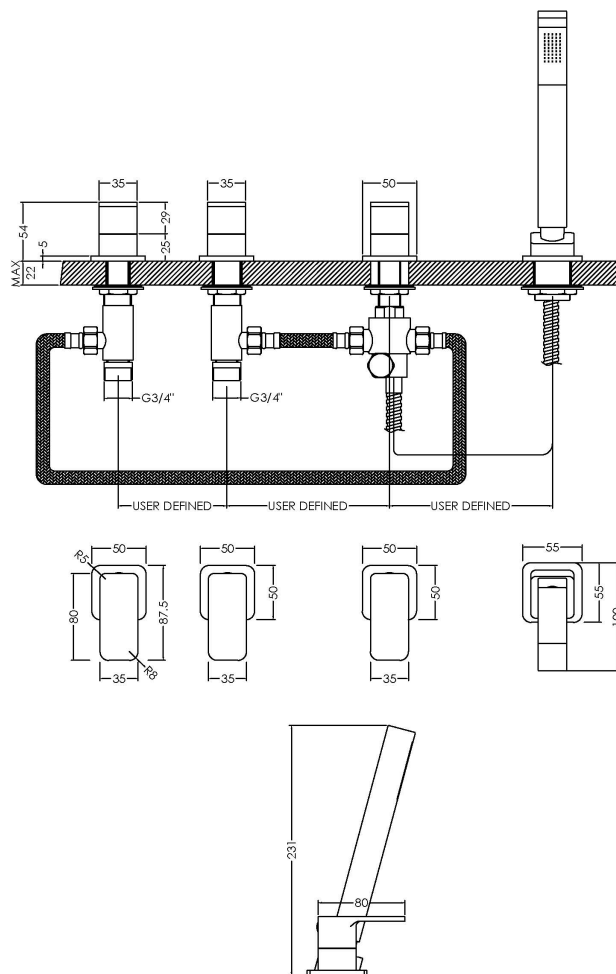

Sales Code: WIN334

Description: Windon D/M 4Th Bsm No Spout

Product Dimensions

Height (mm):	54
Width (mm):	435
Depth (mm):	90
Length (mm):	
Nett Weight (kg):	3.22

Packaging Dimensions

Height (mm):	85
Width (mm):	390
Depth (mm):	460
Gross Weight (kg):	3.22

Packaging Data

Box Colour:	White Cardboard Box
Box Qty:	1
Label Size:	100 x 50
Label Colour:	White Label
Label Qty:	1

Outer Box Dimensions (If Applicable)

Height (mm):	470
Width (mm):	450
Depth (mm):	400
Length (mm):	
Gross Weight (kg):	
Barcode:	5056211898313

Product Details

Country of Origin:	China
Fitting Instruction:	No
Product Material:	Brass/ABS
Control Type:	Manual
Waste Included:	Waste Not Included
Waste Type:	Not Applicable
WRAS Approval:	No
Approval No:	N/A
Valve/Cartridge Type:	1/4 Turn Ceramic Disc
Colour/Finish:	Chrome
Mount Type:	Deck
Operating Pressure (bar):	2

Flow Rates: (Litres Per Min)	0.1 bar: 4.4	0.5 bar: 10.2	1 bar: 14.9	2 bar: 21	3 bar: 25.5
Pipe Size:	3/4"				
Pipe Centres:	150				