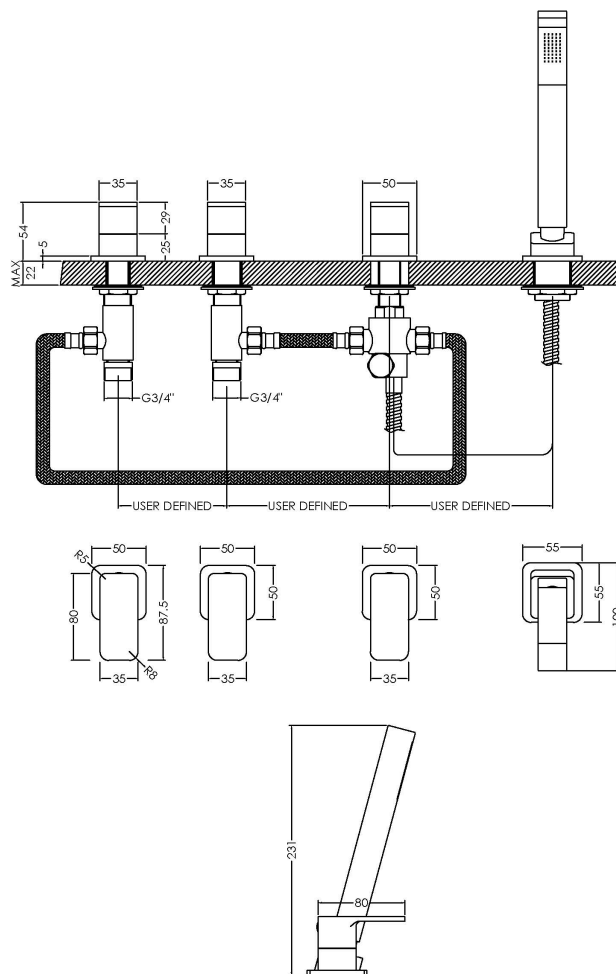

Sales Code: WIN334

Description: Windon D/M 4Th Bsm No Spout

**Product Dimensions**

Height (mm):	54
Width (mm):	435
Depth (mm):	90
Length (mm):	
Nett Weight (kg):	3.22

**Packaging Dimensions**

Height (mm):	85
Width (mm):	390
Depth (mm):	460
Gross Weight (kg):	3.22

**Packaging Data**

Box Colour:	White Cardboard Box
Box Qty:	1
Label Size:	100 x 50
Label Colour:	White Label
Label Qty:	1

**Outer Box Dimensions (If Applicable)**

Height (mm):	470
Width (mm):	450
Depth (mm):	400
Length (mm):	
Gross Weight (kg):	
Barcode:	5056211898313

**Product Details**

Country of Origin:	China
Fitting Instruction:	No
Product Material:	Brass/ABS
Control Type:	Manual
Waste Included:	Waste Not Included
Waste Type:	Not Applicable
WRAS Approval:	No
Approval No:	N/A
Valve/Cartridge Type:	1/4 Turn Ceramic Disc
Colour/Finish:	Chrome
Mount Type:	Deck
Operating Pressure (bar):	2
Flow Rates: (Litres Per Min)	0.1 bar: 4.4   0.5 bar: 10.2   1 bar: 14.9   2 bar: 21   3 bar: 25.5
Pipe Size:	3/4"
Pipe Centres:	150