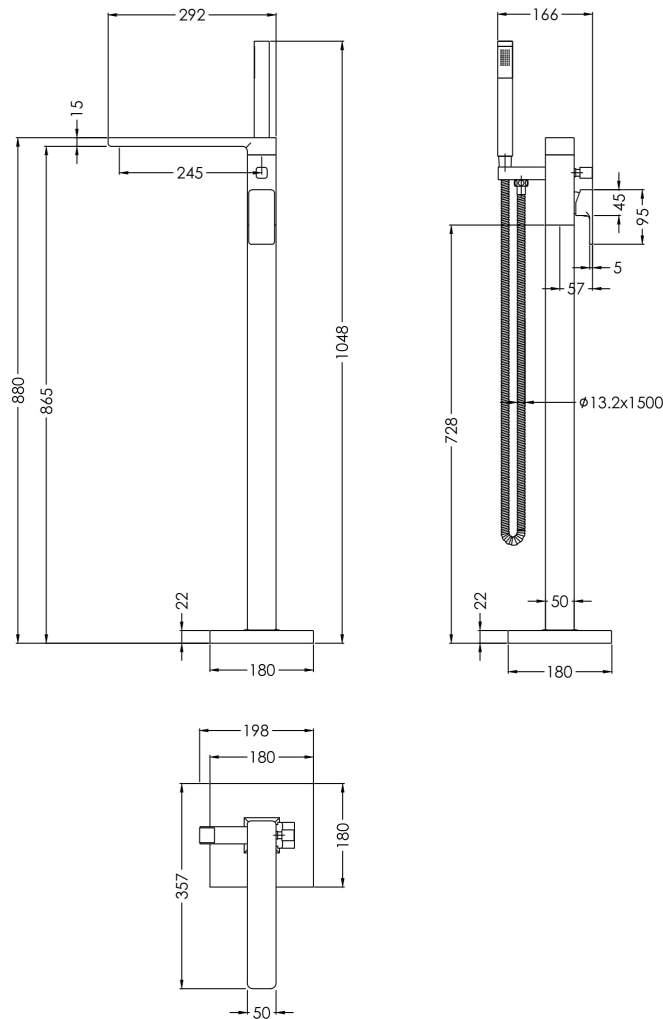

### Product Dimensions

Height (mm):	880
Width (mm):	180
Depth (mm):	357
Length (mm):	
Nett Weight (kg):	6.17

### Packaging Dimensions

Height (mm):	220
Width (mm):	405
Depth (mm):	1000
Gross Weight (kg):	6.17

### Outer Box Dimensions (If Applicable)

Height (mm):	250
Width (mm):	400
Depth (mm):	980
Length (mm):	
Gross Weight (kg):	
Barcode:	5056211897767

Flow Rates: (Litres Per Min)	0.1 bar: N/A 0.5 bar: N/A 1 bar: 11.2 2 bar: 16.3 3 bar: 20.1
Pipe Size:	1/2"
Pipe Centres:	N/A