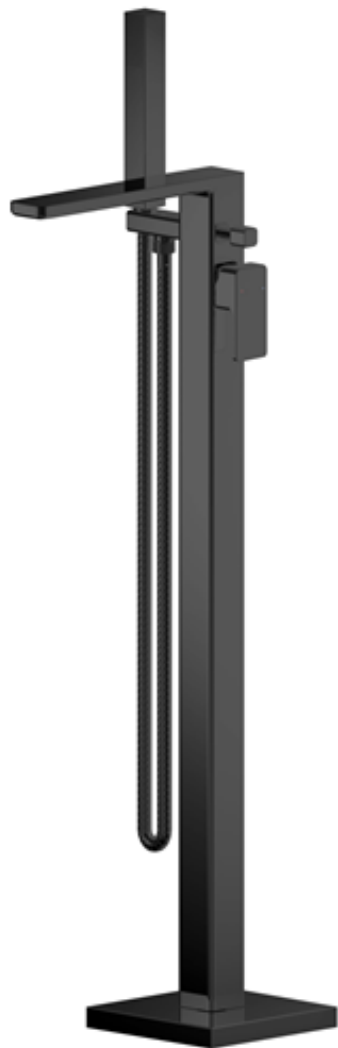

Sales Code: WIN421

Description: Windon Freestanding Bsm

Product Dimensions

Height (mm):	880
Width (mm):	180
Depth (mm):	357
Length (mm):	
Nett Weight (kg):	6.17

Packaging Dimensions

Height (mm):	220
Width (mm):	405
Depth (mm):	1000
Gross Weight (kg):	6.17

Packaging Data

Box Colour:	White Cardboard Box
Box Qty:	1
Label Size:	100 x 50
Label Colour:	White Label
Label Qty:	1

Outer Box Dimensions (If Applicable)

Height (mm):	250
Width (mm):	400
Depth (mm):	980
Length (mm):	
Gross Weight (kg):	
Barcode:	5056211897767

Product Details

Country of Origin:	China
Fitting Instruction:	No
Product Material:	Brass/ABS
Control Type:	Manual
Waste Included:	Waste Not Included
Waste Type:	Not Applicable
WRAS Approval: Yes	Approval No: 2204057
Valve/Cartridge Type:	Single Lever Cartridge
Colour/Finish:	Matt Black
Mount Type:	Floor Standing
Operating Pressure (bar):	3
Flow Rates: (Litres Per Min)	0.1 bar: N/A 0.5 bar: N/A 1 bar: 11.2 2 bar: 16.3 3 bar: 20.1
Pipe Size:	1/2"
Pipe Centres:	N/A