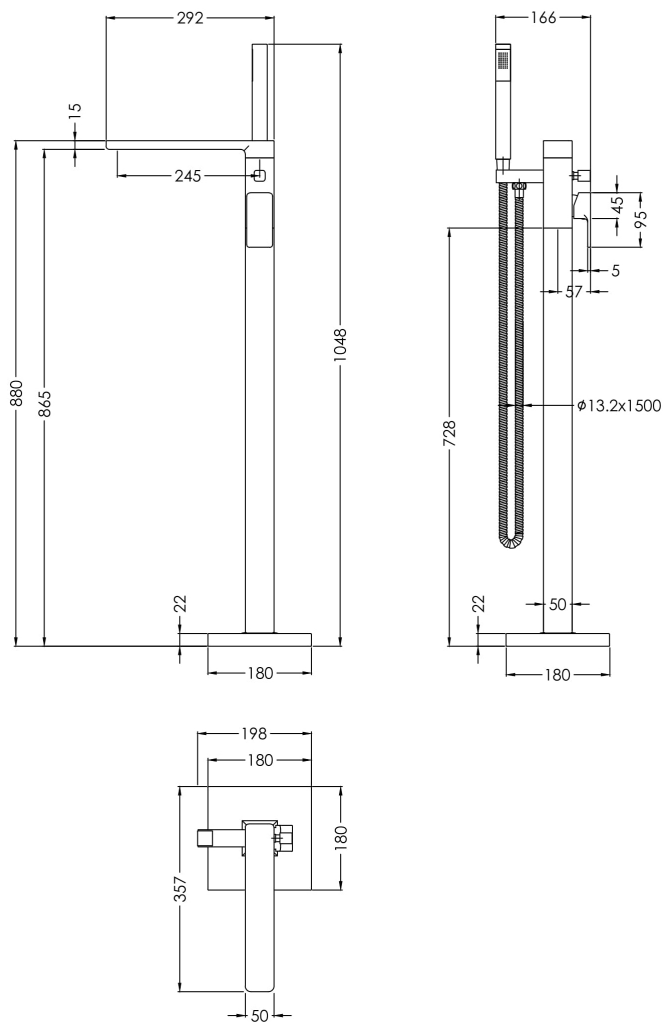

Sales Code: WIN421

Description: Windon Freestanding Bsm

Product Dimensions

Height (mm):	880
Width (mm):	180
Depth (mm):	357
Length (mm):	
Nett Weight (kg):	6.17

Packaging Dimensions

Height (mm):	220
Width (mm):	405
Depth (mm):	1000
Gross Weight (kg):	6.17

Packaging Data

Box Colour:	White Cardboard Box
Box Qty:	1
Label Size:	100 x 50
Label Colour:	White Label
Label Qty:	1

Outer Box Dimensions (If Applicable)

Height (mm):	250
Width (mm):	400
Depth (mm):	980
Length (mm):	
Gross Weight (kg):	
Barcode:	5056211897767

Product Details

Country of Origin:	China
Fitting Instruction:	No
Product Material:	Brass/ABS
Control Type:	Manual
Waste Included:	Waste Not Included
Waste Type:	Not Applicable
WRAS Approval: Yes	Approval No: 2204057
Valve/Cartridge Type:	Single Lever Cartridge
Colour/Finish:	Matt Black
Mount Type:	Floor Standing
Operating Pressure (bar):	3
Flow Rates: (Litres Per Min)	0.1 bar: N/A 0.5 bar: N/A 1 bar: 11.2 2 bar: 16.3 3 bar: 20.1
Pipe Size:	1/2"
Pipe Centres:	N/A