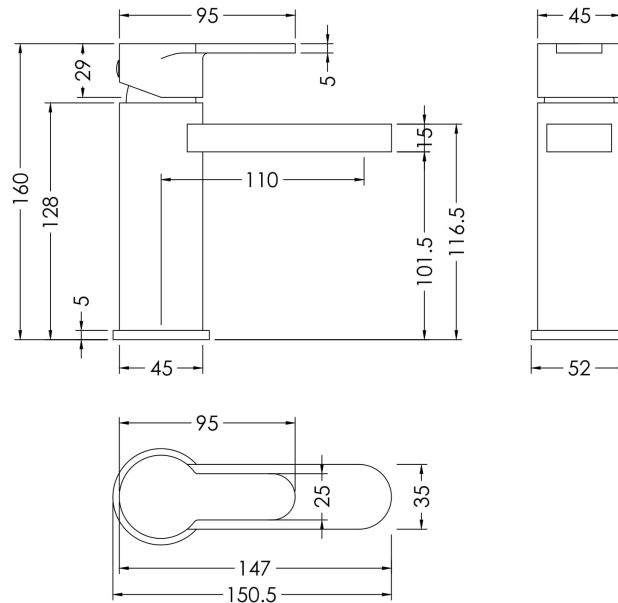

Sales Code: WIN705

Description: Windon Mono Basin Mixer P/B Waste

Product Dimensions

Height (mm):	160
Width (mm):	50
Depth (mm):	152
Length (mm):	
Nett Weight (kg):	2.08

Packaging Dimensions

Height (mm):	95
Width (mm):	240
Depth (mm):	285
Gross Weight (kg):	2.08

Packaging Data

Box Colour:	White Cardboard Box
Box Qty:	1
Label Size:	100 x 50
Label Colour:	White Label
Label Qty:	1

Outer Box Dimensions (If Applicable)

Height (mm):	500
Width (mm):	500
Depth (mm):	300
Length (mm):	

Gross Weight (kg):	
Barcode:	5056462625867

Product Details

Country of Origin:	China
Fitting Instruction:	No
Product Material:	Brass
Control Type:	Manual
Waste Included:	Waste Included
Waste Type:	Push Button
WRAS Approval: Yes	Approval No: 2204060
Valve/Cartridge Type:	Single Lever Cartridge
Colour/Finish:	Brushed Pewter
Mount Type:	Deck
Operating Pressure (bar):	0.2
Flow Rates: (Litres Per Min)	0.1 bar: 2.8 0.5 bar: 7.9 1 bar: 11.4 2 bar: 16.4 3 bar: 20.1
Pipe Size:	1/2"
Pipe Centres:	N/A