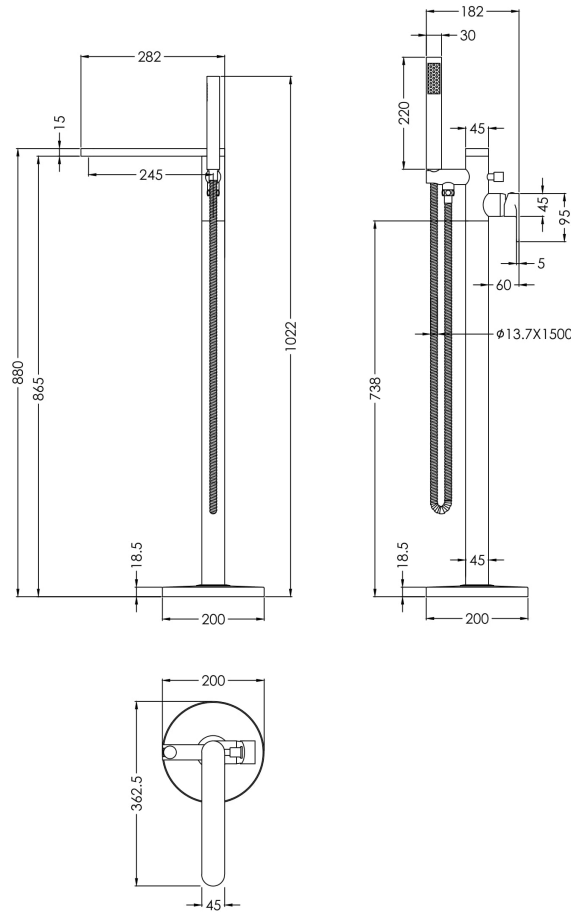

### Product Dimensions

Height (mm):	880
Width (mm):	180
Depth (mm):	357
Length (mm):	
Nett Weight (kg):	6.17

### Packaging Dimensions

Height (mm):	220
Width (mm):	405
Depth (mm):	1000
Gross Weight (kg):	6.17

### Outer Box Dimensions (If Applicable)

Height (mm):	250
Width (mm):	400
Depth (mm):	980
Length (mm):	
Gross Weight (kg):	
Barcode:	5056462625904

### Product Details

Country of Origin:	China
Fitting Instruction:	No
Product Material:	Brass/ABS
Control Type:	Manual
Waste Included:	Waste Not Included
Waste Type:	Not Applicable
WRAS Approval: Yes	Approval No: 2204057
Valve/Cartridge Type:	Single Lever Cartridge
Colour/Finish:	Brushed Pewter
Mount Type:	Floor Standing
Operating Pressure (bar):	3
Flow Rates: (Litres Per Min) 0.1 bar: N/A 0.5 bar: N/A 1 bar: 11.2 2 bar: 16.3 3 bar: 20.1	
Pipe Size:	1/2"
Pipe Centres:	N/A