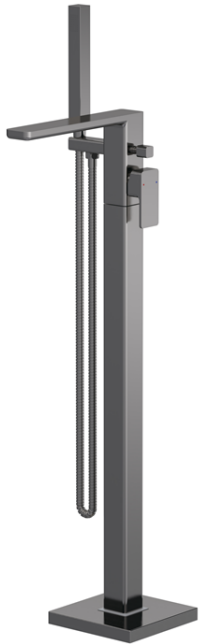

Sales Code: WIN721

Description: Windon Freestanding Bsm

Product Dimensions

Height (mm):	880
Width (mm):	180
Depth (mm):	357
Length (mm):	
Nett Weight (kg):	6.17

Packaging Dimensions

Height (mm):	220
Width (mm):	405
Depth (mm):	1000
Gross Weight (kg):	6.17

Packaging Data

Box Colour:	White Cardboard Box
Box Qty:	1
Label Size:	100 x 50
Label Colour:	White Label
Label Qty:	1

Outer Box Dimensions (If Applicable)

Height (mm):	250
Width (mm):	400
Depth (mm):	980
Length (mm):	
Gross Weight (kg):	
Barcode:	5056462625904

Product Details

Country of Origin:	China
Fitting Instruction:	No
Product Material:	Brass/ABS
Control Type:	Manual
Waste Included:	Waste Not Included
Waste Type:	Not Applicable
WRAS Approval: Yes	Approval No: 2204057
Valve/Cartridge Type:	Single Lever Cartridge
Colour/Finish:	Brushed Pewter
Mount Type:	Floor Standing
Operating Pressure (bar):	3
Flow Rates: (Litres Per Min)	0.1 bar: N/A 0.5 bar: N/A 1 bar: 11.2 2 bar: 16.3 3 bar: 20.1
Pipe Size:	1/2"
Pipe Centres:	N/A