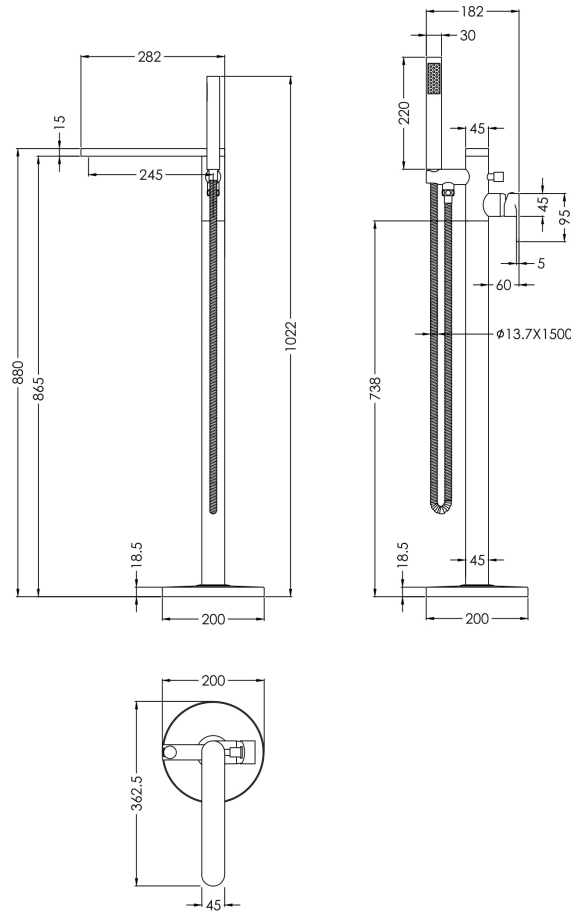

Sales Code: WIN721

Description: Windon Freestanding Bsm

Product Dimensions

Height (mm):	880
Width (mm):	180
Depth (mm):	357
Length (mm):	
Nett Weight (kg):	6.17

Packaging Dimensions

Height (mm):	220
Width (mm):	405
Depth (mm):	1000
Gross Weight (kg):	6.17

Packaging Data

Box Colour:	White Cardboard Box
Box Qty:	1
Label Size:	100 x 50
Label Colour:	White Label
Label Qty:	1

Outer Box Dimensions (If Applicable)

Height (mm):	250
Width (mm):	400
Depth (mm):	980
Length (mm):	
Gross Weight (kg):	
Barcode:	5056462625904

Product Details

Country of Origin:	China
Fitting Instruction:	No
Product Material:	Brass/ABS
Control Type:	Manual
Waste Included:	Waste Not Included
Waste Type:	Not Applicable
WRAS Approval: Yes	Approval No: 2204057
Valve/Cartridge Type:	Single Lever Cartridge
Colour/Finish:	Brushed Pewter
Mount Type:	Floor Standing
Operating Pressure (bar):	3
Flow Rates: (Litres Per Min)	0.1 bar: N/A 0.5 bar: N/A 1 bar: 11.2 2 bar: 16.3 3 bar: 20.1
Pipe Size:	1/2"
Pipe Centres:	N/A