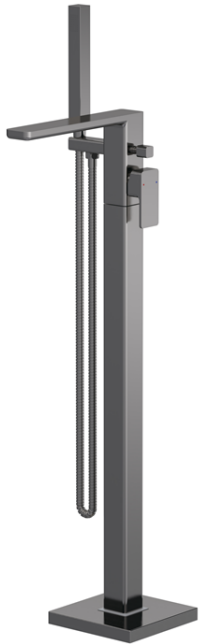

Sales Code: WIN721

Description: Windon Freestanding Bsm

### Product Dimensions

Height (mm):	880
Width (mm):	180
Depth (mm):	357
Length (mm):	
Nett Weight (kg):	6.17

### Packaging Dimensions

Height (mm):	220
Width (mm):	405
Depth (mm):	1000
Gross Weight (kg):	6.17

### Product Details

Country of Origin:	China
Fitting Instruction:	No
Product Material:	Brass/ABS
Control Type:	Manual
Waste Included:	Waste Not Included
Waste Type:	Not Applicable
WRAS Approval: Yes	Approval No: 2204057
Valve/Cartridge Type:	Single Lever Cartridge
Colour/Finish:	Brushed Pewter
Mount Type:	Floor Standing
Operating Pressure (bar):	3
Flow Rates: (Litres Per Min) 0.1 bar: N/A 0.5 bar: N/A 1 bar: 11.2 2 bar: 16.3 3 bar: 20.1	
Pipe Size:	1/2"
Pipe Centres:	N/A