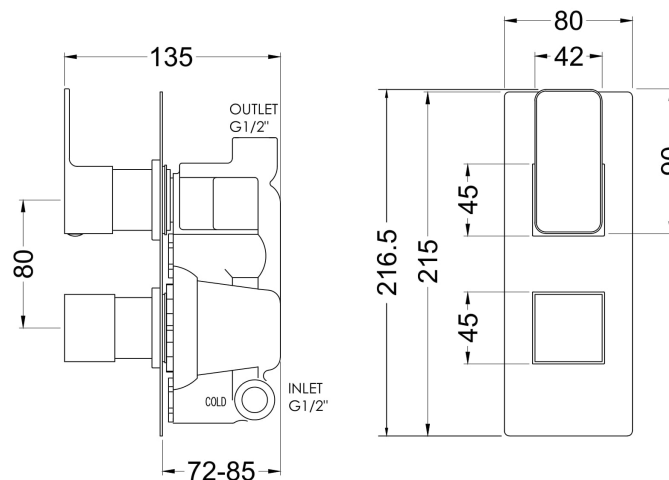

Sales Code: WIN7TW01

Description: Windon Twin Thermostatic Valve

Product Dimensions

Length (mm):	
Width (mm):	120
Height (mm):	215
Depth (mm):	135
Nett Weight (kg):	2.57

Packaging Dimensions

Length (mm):	250
Width (mm):	240
Height (mm):	
Gross Weight (kg):	2.57

Packaging Data

Box Colour:	White Cardboard Box
Box Qty:	1
Label Size:	100 x 50
Label Colour:	White Label
Label Qty:	1

Outer Box Dimensions (If Applicable)

Length (mm):	
Width (mm):	360
Height (mm):	500
Depth (mm):	280
Gross Weight (kg):	17
Barcode:	5056462626987

Product Details

Country of Origin:	China
Fitting Instruction:	No
Product Material:	Brass/ABS
Mount Type:	Recessed, Wall
Outlet Elbow Supplied:	No
Easy Clean:	Not Applicable
Head Included:	No
Handset Included:	No
Body Jets Included:	Not Applicable
No of Body Jets:	Not Applicable
Operating Pressure (bar):	0.1
Valve/Cartridge Type:	1/4 Turn Ceramic Disc
Flow Rates (L/min):	0.1 bar: 5.5 0.5 bar: 14 1 bar: 20 2 bar: 29 3 bar: 44
TMV2 Approved: Yes	Approval No: Bc 1875 00817
TMV3 Approved: Yes	Approval No: Nsf 1938 1217
WRAS Approved: Yes	Approval No: 1703023
Head Function:	Not Applicable
Handset Function:	Not Applicable
Body Jet Info:	Not Applicable
Pipe Size:	15 mm (1/2" Bsp)
Pipe Centres:	N/A
Colour/Finish:	Gun Metal
Hose Included:	Not Applicable
No. of Outlets:	1