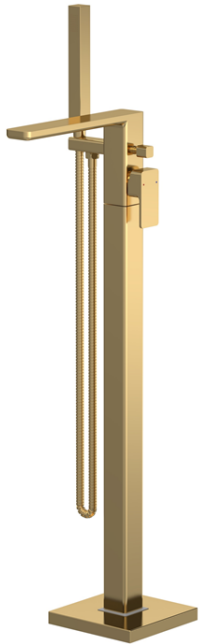

Sales Code: WIN821

Description: Windon Freestanding Bsm

Product Dimensions

Height (mm):	880
Width (mm):	180
Depth (mm):	357
Length (mm):	
Nett Weight (kg):	6.17

Packaging Dimensions

Height (mm):	220
Width (mm):	405
Depth (mm):	1000
Gross Weight (kg):	6.17

Packaging Data

Box Colour:	White Cardboard Box
Box Qty:	1
Label Size:	100 x 50
Label Colour:	White Label
Label Qty:	1

Outer Box Dimensions (If Applicable)

Height (mm):	250
Width (mm):	400
Depth (mm):	980
Length (mm):	
Gross Weight (kg):	
Barcode:	5056462621050

Product Details

Country of Origin:	China
Fitting Instruction:	No
Product Material:	Brass/ABS
Control Type:	Manual
Waste Included:	Waste Not Included
Waste Type:	Not Applicable
WRAS Approval: Yes	Approval No: 2204057
Valve/Cartridge Type:	Single Lever Cartridge
Colour/Finish:	Brushed Brass
Mount Type:	Floor Standing
Operating Pressure (bar):	3
Flow Rates: (Litres Per Min) 0.1 bar: N/A 0.5 bar: N/A 1 bar: 11.2 2 bar: 16.3 3 bar: 20.1	
Pipe Size:	1/2"
Pipe Centres:	N/A