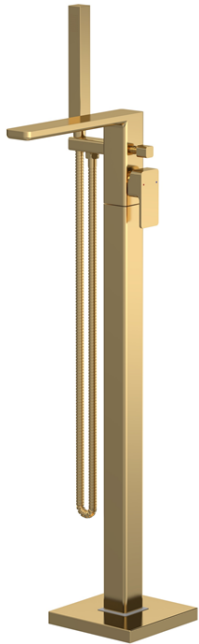

Sales Code: WIN821

Description: Windon Freestanding Bsm

Product Dimensions

Height (mm):	880
Width (mm):	180
Depth (mm):	357
Length (mm):	
Nett Weight (kg):	6.17

Packaging Dimensions

Height (mm):	220
Width (mm):	405
Depth (mm):	1000
Gross Weight (kg):	6.17

Packaging Data

Box Colour:	White Cardboard Box
Box Qty:	1
Label Size:	100 x 50
Label Colour:	White Label
Label Qty:	1

Outer Box Dimensions (If Applicable)

Height (mm):	250
Width (mm):	400
Depth (mm):	980
Length (mm):	
Gross Weight (kg):	
Barcode:	5056462621050

Product Details

Country of Origin:	China
Fitting Instruction:	No
Product Material:	Brass/ABS
Control Type:	Manual
Waste Included:	Waste Not Included
Waste Type:	Not Applicable
WRAS Approval: Yes	Approval No: 2204057
Valve/Cartridge Type:	Single Lever Cartridge
Colour/Finish:	Brushed Brass
Mount Type:	Floor Standing
Operating Pressure (bar):	3
Flow Rates: (Litres Per Min)	0.1 bar: N/A 0.5 bar: N/A 1 bar: 11.2 2 bar: 16.3 3 bar: 20.1
Pipe Size:	1/2"
Pipe Centres:	N/A