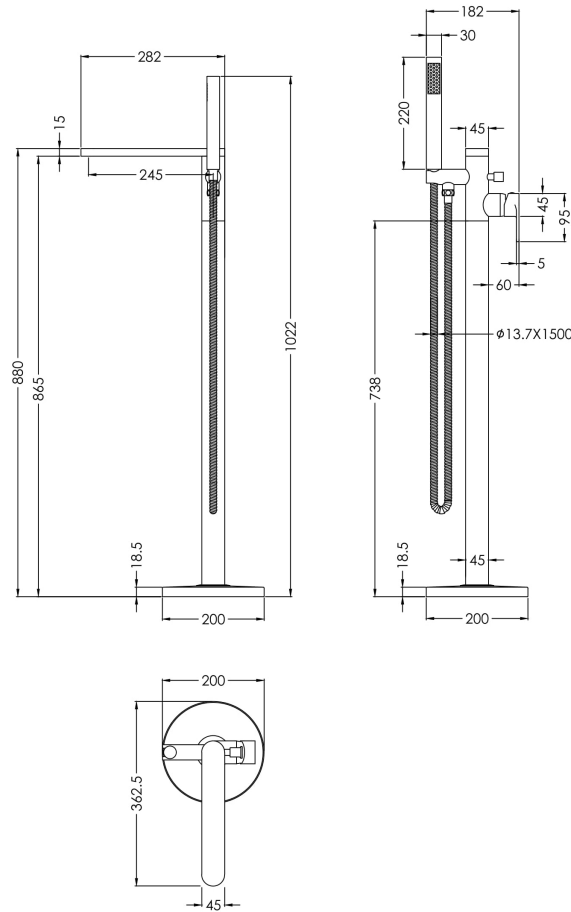

Sales Code: WIN821

Description: Windon Freestanding Bsm

Product Dimensions

Height (mm):	880
Width (mm):	180
Depth (mm):	357
Length (mm):	
Nett Weight (kg):	6.17

Packaging Dimensions

Height (mm):	220
Width (mm):	405
Depth (mm):	1000
Gross Weight (kg):	6.17

Packaging Data

Box Colour:	White Cardboard Box
Box Qty:	1
Label Size:	100 x 50
Label Colour:	White Label
Label Qty:	1

Outer Box Dimensions (If Applicable)

Height (mm):	250
Width (mm):	400
Depth (mm):	980
Length (mm):	
Gross Weight (kg):	
Barcode:	5056462621050

Product Details

Country of Origin:	China
Fitting Instruction:	No
Product Material:	Brass/ABS
Control Type:	Manual
Waste Included:	Waste Not Included
Waste Type:	Not Applicable
WRAS Approval: Yes	Approval No: 2204057
Valve/Cartridge Type:	Single Lever Cartridge
Colour/Finish:	Brushed Brass
Mount Type:	Floor Standing
Operating Pressure (bar):	3
Flow Rates: (Litres Per Min)	0.1 bar: N/A 0.5 bar: N/A 1 bar: 11.2 2 bar: 16.3 3 bar: 20.1
Pipe Size:	1/2"
Pipe Centres:	N/A