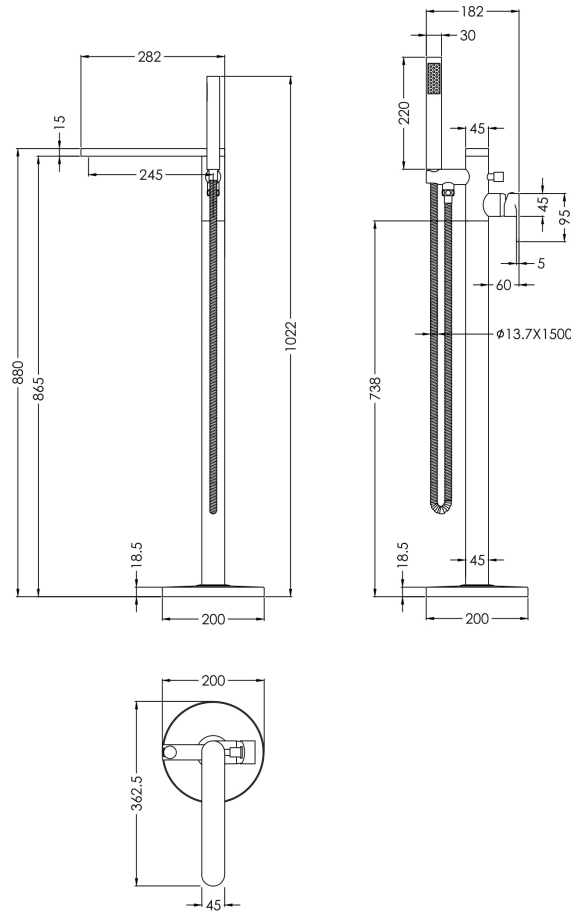

Sales Code: WIN821

Description: Windon Freestanding Bsm

Product Dimensions

Height (mm):	880
Width (mm):	180
Depth (mm):	357
Length (mm):	
Nett Weight (kg):	6.17

Packaging Dimensions

Height (mm):	220
Width (mm):	405
Depth (mm):	1000
Gross Weight (kg):	6.17

Packaging Data

Box Colour:	White Cardboard Box
Box Qty:	1
Label Size:	100 x 50
Label Colour:	White Label
Label Qty:	1

Outer Box Dimensions (If Applicable)

Height (mm):	250
Width (mm):	400
Depth (mm):	980
Length (mm):	
Gross Weight (kg):	
Barcode:	5056462621050

Product Details

Country of Origin:	China
Fitting Instruction:	No
Product Material:	Brass/ABS
Control Type:	Manual
Waste Included:	Waste Not Included
Waste Type:	Not Applicable
WRAS Approval: Yes	Approval No: 2204057
Valve/Cartridge Type:	Single Lever Cartridge
Colour/Finish:	Brushed Brass
Mount Type:	Floor Standing
Operating Pressure (bar):	3
Flow Rates: (Litres Per Min) 0.1 bar: N/A 0.5 bar: N/A 1 bar: 11.2 2 bar: 16.3 3 bar: 20.1	
Pipe Size:	1/2"
Pipe Centres:	N/A