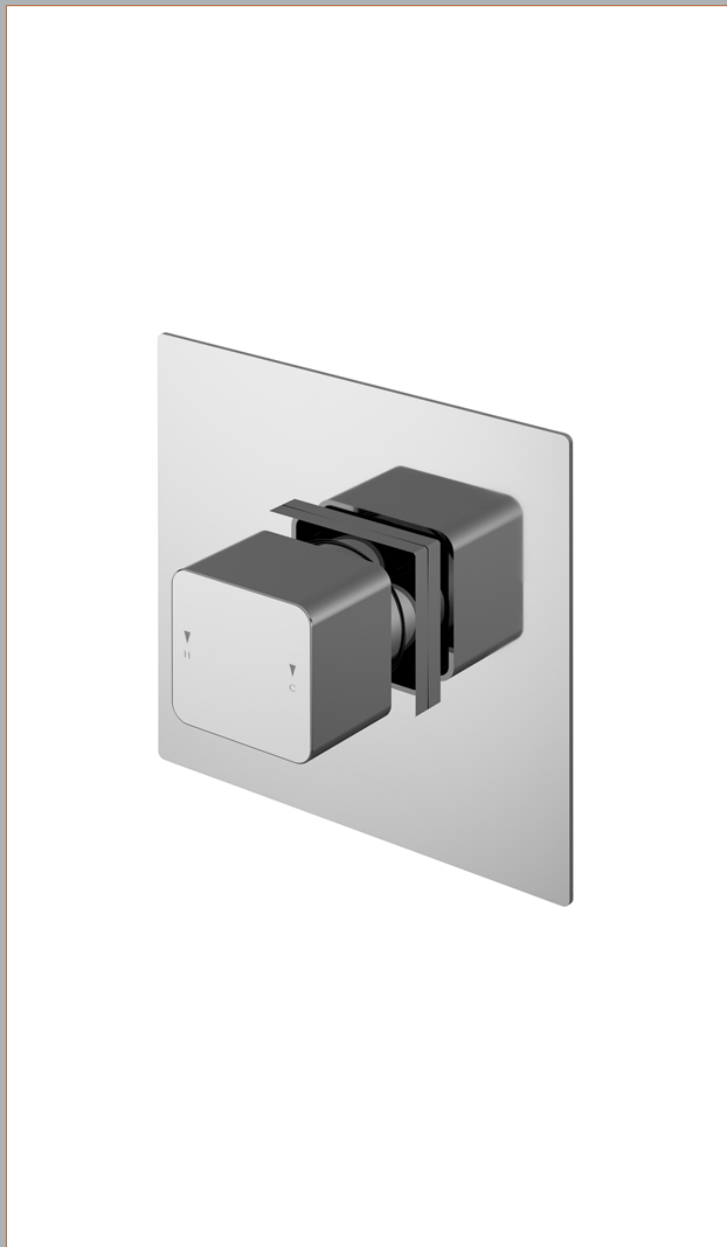

Sales Code: WINTC11

Description: Windon Thermostatic Temp Control Valve

Product Dimensions

Length (mm):	
Width (mm):	125
Height (mm):	125
Depth (mm):	135
Nett Weight (kg):	1

Packaging Dimensions

Length (mm):	246
Width (mm):	181
Height (mm):	121
Gross Weight (kg):	1

Packaging Data

Box Colour:	White Cardboard Box
Box Qty:	1
Label Size:	100 x 50
Label Colour:	White Label
Label Qty:	1

Outer Box Dimensions (If Applicable)

Length (mm):	
Width (mm):	380
Height (mm):	750
Depth (mm):	260
Gross Weight (kg):	
Barcode:	5056211898429

Product Details

Country of Origin:	China
Fitting Instruction:	No
Product Material:	Brass/ABS
Mount Type:	Recessed, Wall
Outlet Elbow Supplied:	No
Easy Clean:	Not Applicable
Head Included:	No
Handset Included:	No
Body Jets Included:	No
No of Body Jets:	Not Applicable
Operating Pressure (bar):	0.1
Valve/Cartridge Type:	Not Applicable
Flow Rates (L/min):	0.1 bar: 5.8 0.5 bar: 15.1 1 bar: 21.6 2 bar: 30.7 3 bar: 37.6
TMV2 Approved:	No Approval No: N/A
TMV3 Approved:	No Approval No: N/A
WRAS Approved:	No Approval No: N/A
Head Function:	Not Applicable
Handset Function:	Not Applicable
Body Jet Info:	Not Applicable
Pipe Size:	15 mm (1/2" Bsp)
Pipe Centres:	N/A
Colour/Finish:	Chrome
Hose Included:	Not Applicable
No. of Outlets:	1