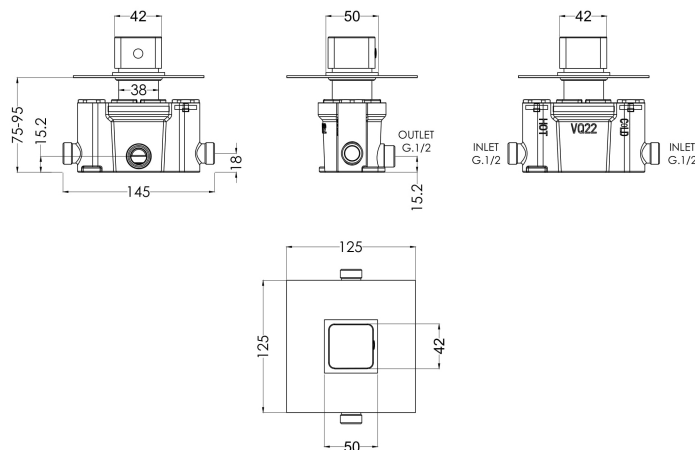

Sales Code: WINTC11

Description: Windon Thermostatic Temp Control Valve

Product Dimensions

Length (mm):	
Width (mm):	125
Height (mm):	125
Depth (mm):	135
Nett Weight (kg):	1

Packaging Dimensions

Length (mm):	246
Width (mm):	181
Height (mm):	121
Gross Weight (kg):	1

Packaging Data

Box Colour:	White Cardboard Box
Box Qty:	1
Label Size:	100 x 50
Label Colour:	White Label
Label Qty:	1

Outer Box Dimensions (If Applicable)

Length (mm):	
Width (mm):	380
Height (mm):	750
Depth (mm):	260
Gross Weight (kg):	
Barcode:	5056211898429

Product Details

Country of Origin:	China
Fitting Instruction:	No
Product Material:	Brass/ABS
Mount Type:	Recessed, Wall
Outlet Elbow Supplied:	No
Easy Clean:	Not Applicable
Head Included:	No
Handset Included:	No
Body Jets Included:	No
No of Body Jets:	Not Applicable
Operating Pressure (bar):	0.1
Valve/Cartridge Type:	Not Applicable
Flow Rates (L/min):	0.1 bar: 5.8 0.5 bar: 15.1 1 bar: 21.6 2 bar: 30.7 3 bar: 37.6
TMV2 Approved:	No Approval No: N/A
TMV3 Approved:	No Approval No: N/A
WRAS Approved:	No Approval No: N/A
Head Function:	Not Applicable
Handset Function:	Not Applicable
Body Jet Info:	Not Applicable
Pipe Size:	15 mm (1/2" Bsp)
Pipe Centres:	N/A
Colour/Finish:	Chrome
Hose Included:	Not Applicable
No. of Outlets:	1