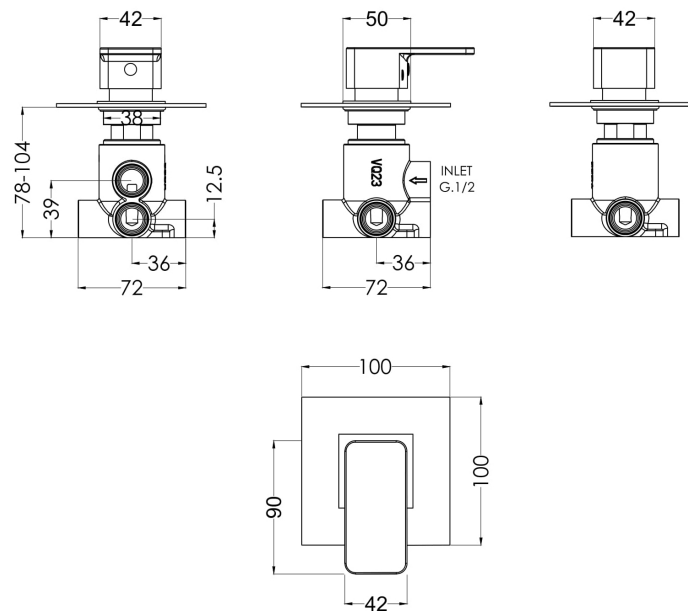

Sales Code: WINWD14

Description: Windon Concealed Div 2/3/4 Way

Product Dimensions

Length (mm):	
Width (mm):	100
Height (mm):	100
Depth (mm):	135
Nett Weight (kg):	1.05

Packaging Dimensions

Length (mm):	189
Width (mm):	175
Height (mm):	124
Gross Weight (kg):	1.05

Packaging Data

Box Colour:	White Cardboard Box
Box Qty:	1
Label Size:	100 x 50
Label Colour:	White Label
Label Qty:	1

Outer Box Dimensions (If Applicable)

Length (mm):	
Width (mm):	370
Height (mm):	720
Depth (mm):	220
Gross Weight (kg):	
Barcode:	5056211898443

Product Details

Country of Origin:	United Kingdom
Fitting Instruction:	No
Product Material:	Brass
Mount Type:	Wall, Recessed
Outlet Elbow Supplied:	No
Easy Clean:	Not Applicable
Head Included:	No
Handset Included:	No
Body Jets Included:	No
No of Body Jets:	Not Applicable
Operating Pressure (bar):	0.2
Valve/Cartridge Type:	1/4 Turn Ceramic Disc
Flow Rates (L/min):	0.1 bar: 5.2 0.5 bar: 13.3 1 bar: 19.1 2 bar: 27 3 bar: 33.2
TMV2 Approved:	No Approval No: N/A
TMV3 Approved:	No Approval No: N/A
WRAS Approved:	No Approval No: N/A
Head Function:	Not Applicable
Handset Function:	Not Applicable
Body Jet Info:	Not Applicable
Pipe Size:	15 mm
Pipe Centres:	N/A
Colour/Finish:	Chrome
Hose Included:	Not Applicable
No. of Outlets:	4