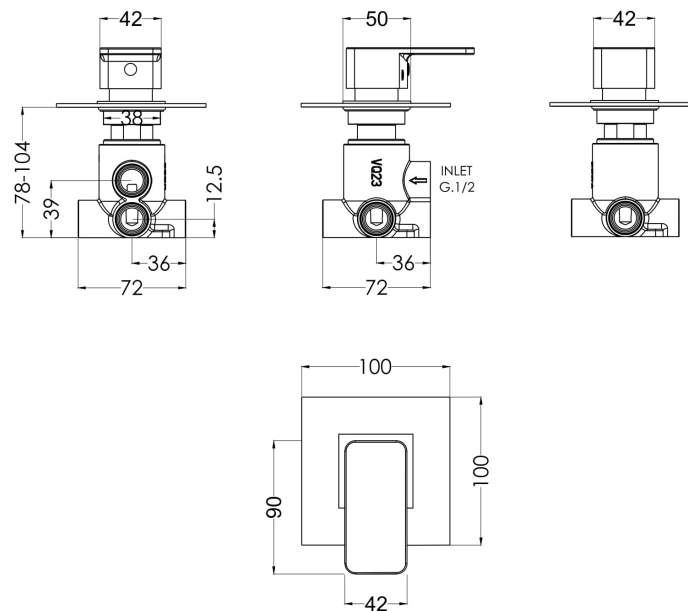

### Product Dimensions

Length (mm):	
Width (mm):	100
Height (mm):	100
Depth (mm):	135
Nett Weight (kg):	1.05

### Packaging Dimensions

Length (mm):	189
Width (mm):	175
Height (mm):	124
Gross Weight (kg):	1.05

### Outer Box Dimensions (If Applicable)

Length (mm):	
Width (mm):	370
Height (mm):	720
Depth (mm):	220
Gross Weight (kg):	
Barcode:	5056211898443

### Product Details

Country of Origin:	United Kingdom
Fitting Instruction:	No
Product Material:	Brass
Mount Type:	Wall, Recessed
Outlet Elbow Supplied:	No
Easy Clean:	Not Applicable
Head Included:	No
Handset Included:	No
Body Jets Included:	No
No of Body Jets:	Not Applicable
Operating Pressure (bar):	0.2
Valve/Cartridge Type:	1/4 Turn Ceramic Disc
Flow Rates (L/min):	0.1 bar: 5.2   0.5 bar: 13.3   1 bar: 19.1   2 bar: 27   3 bar: 33.2
TMV2 Approved:	No   Approval No: N/A
TMV3 Approved:	No   Approval No: N/A
WRAS Approved:	No   Approval No: N/A
Head Function:	Not Applicable
Handset Function:	Not Applicable
Body Jet Info:	Not Applicable
Pipe Size:	15 mm
Pipe Centres:	N/A
Colour/Finish:	Chrome
Hose Included:	Not Applicable
No. of Outlets:	4