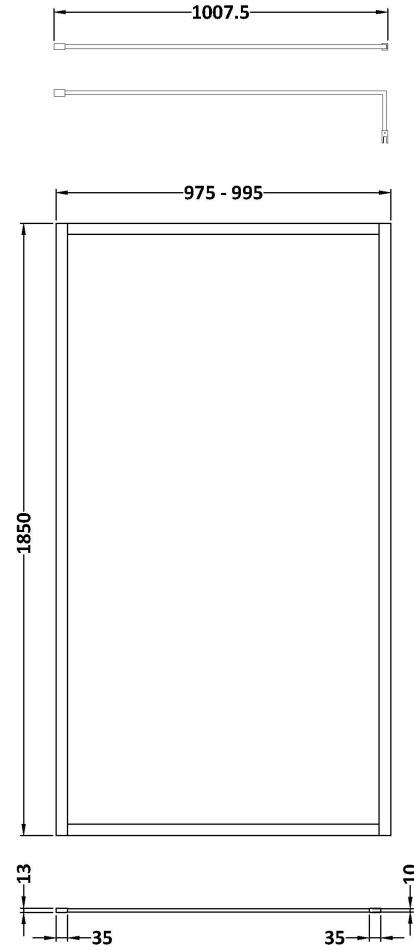

Sales Code: WRFBB1810

Description: Full Frame Wetroom Screen 1850X1000x8mm

Packaging Details

Barcode: 5056462688640

Sales Code: WRSC10

Description: Wetroom Screen 1000 X 1850 X 8mm

Product Dimensions

Height (mm):	1850
Width (mm):	1000
Depth (mm):	14
Nett Weight (kg):	42.5

Packaging Dimensions

Height (mm):	65
Width (mm):	1045
Length (mm):	1920
Gross Weight (kg):	42.5

Packaging Data

Box Colour:	Brown Cardboard Box - Printed
Box Qty:	1
Label Size:	100 x 50
Label Colour:	Not Applicable
Label Qty:	0

Outer Box Dimensions (If Applicable)

Height (mm):	
Width (mm):	
Depth (mm):	
Length (mm):	
Gross Weight (kg):	
Barcode:	5055275819043

Product Details

Country of Origin:	China
Fitting Instruction:	No
CE & UKCA:	Yes
Profile Material:	Aluminium
Profile Finish:	Chrome
Adjustments (mm):	975mm - 993mm
Entry Width (mm):	N/A
Swing In Dim (mm):	N/A
Swing Out Dim (mm):	N/A
Radius (mm):	Not Applicable
Glass Thickness (mm):	8
Easy Fit:	No
Easy Clean:	No
Handle Style:	Not Applicable
Handle Material:	Not Applicable
Enclosure Design:	Frameless
Wheel Type:	Not Applicable
Support Bar Included:	Support Bar Included
Extras:	None

Sales Code: FIX025

Description: Wetroom Screen Support Arm Brass

Product Dimensions

Height (mm):	15
Width (mm):	150
Depth (mm):	1000
Nett Weight (kg):	0.67

Packaging Dimensions

Height (mm):	35
Width (mm):	160
Length (mm):	1020
Gross Weight (kg):	0.7