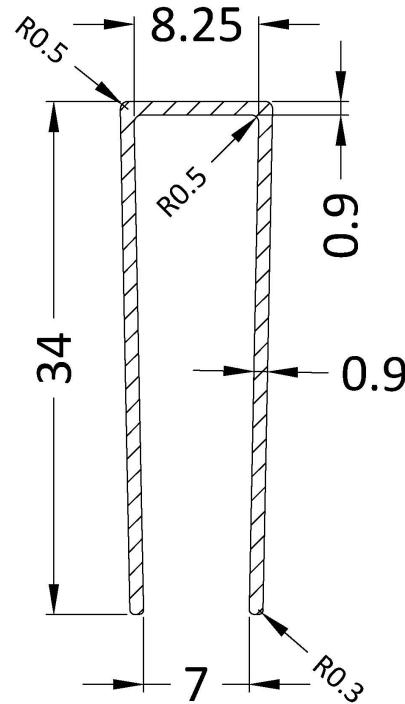

Outer Box Dimensions (If Applicable)

Height (mm):	
Width (mm):	
Depth (mm):	
Length (mm):	
Gross Weight (kg):	
Barcode:	5055275819043

Product Details

Country of Origin:	China
Fitting Instruction:	No
CE & UKCA:	Yes
Profile Material:	Aluminium
Profile Finish:	Chrome
Adjustments (mm):	975mm - 993mm
Entry Width (mm):	N/A
Swing In Dim (mm):	N/A
Swing Out Dim (mm):	N/A
Radius (mm):	Not Applicable
Glass Thickness (mm):	8
Easy Fit:	No
Easy Clean:	No
Handle Style:	Not Applicable
Handle Material:	Not Applicable
Enclosure Design:	Frameless
Wheel Type:	Not Applicable
Support Bar Included:	Support Bar Included
Extras:	None

Sales Code: WRSF013

Description: 1850 Wetroom Wall Channel Brass

Product Dimensions

Height (mm):	1850
Width (mm):	
Depth (mm):	
Nett Weight (kg):	0.6

Packaging Dimensions

Height (mm):	400
Width (mm):	50
Length (mm):	1860
Gross Weight (kg):	0.6

Product Details

Country of Origin:	China
Fitting Instruction:	No
CE & UKCA:	N/A
Profile Material:	Aluminium
Profile Finish:	Brushed Brass
Adjustments (mm):	18mm
Entry Width (mm):	N/A
Swing In Dim (mm):	N/A
Swing Out Dim (mm):	N/A
Radius (mm):	Not Applicable
Glass Thickness (mm):	
Easy Fit:	Not Applicable
Easy Clean:	Not Applicable
Handle Style:	Not Applicable
Handle Material:	Not Applicable
Enclosure Design:	Not Applicable
Wheel Type:	Not Applicable
Support Bar Included:	Support Bar Not Included
Extras:	None

Sales Code: WRSF015UF

Description: 1950mm Undrilled Flat Profile Brass

OVERALL LENGTH 1950mm

Product Dimensions

Height (mm):	1950
Width (mm):	34
Depth (mm):	13
Nett Weight (kg):	1.01

Packaging Dimensions

Height (mm):	400
Width (mm):	50
Length (mm):	1970
Gross Weight (kg):	1.42