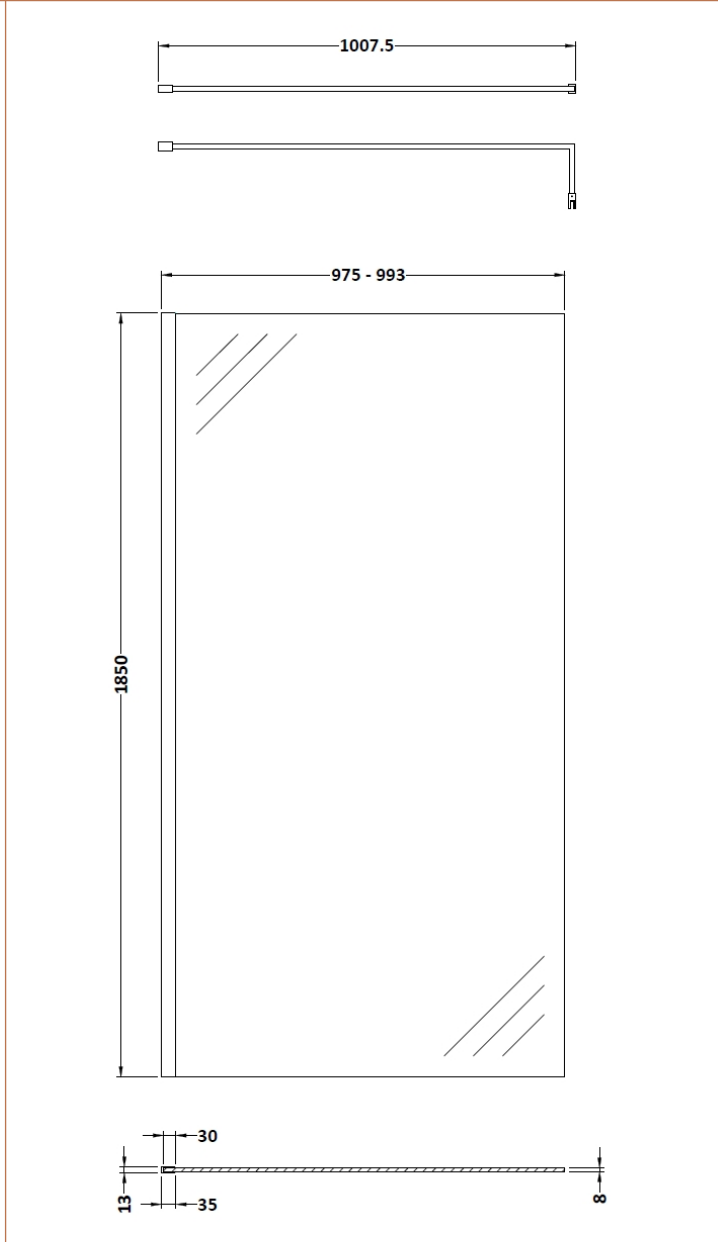

Sales Code: WRFBB1810

Description: Full Frame Wetroom Screen 1850X1000x8mm

Packaging Details

Barcode: 5056462688640

Sales Code: WRSC10

Description: Wetroom Screen 1000 X 1850 X 8mm

Product Dimensions

Height (mm):	1850
Width (mm):	1000
Depth (mm):	14
Nett Weight (kg):	42.5

Packaging Dimensions

Height (mm):	65
Width (mm):	1045
Length (mm):	1920
Gross Weight (kg):	42.5

Packaging Data

Box Colour:	Brown Cardboard Box - Printed
Box Qty:	1
Label Size:	100 x 50
Label Colour:	Not Applicable
Label Qty:	0

Outer Box Dimensions (If Applicable)

Height (mm):	
Width (mm):	
Depth (mm):	
Length (mm):	
Gross Weight (kg):	
Barcode:	5055275819043

Product Details

Country of Origin:	China
Fitting Instruction:	No
CE & UKCA:	Yes
Profile Material:	Aluminium
Profile Finish:	Chrome
Adjustments (mm):	975mm - 993mm
Entry Width (mm):	N/A
Swing In Dim (mm):	N/A
Swing Out Dim (mm):	N/A
Radius (mm):	Not Applicable
Glass Thickness (mm):	8
Easy Fit:	No
Easy Clean:	No
Handle Style:	Not Applicable
Handle Material:	Not Applicable
Enclosure Design:	Frameless
Wheel Type:	Not Applicable
Support Bar Included:	Support Bar Included
Extras:	None

Sales Code: FIX025

Description: Wetroom Screen Support Arm Brass

Product Dimensions

Height (mm):	15
Width (mm):	150
Depth (mm):	1000
Nett Weight (kg):	0.67

Packaging Dimensions

Height (mm):	35
Width (mm):	160
Length (mm):	1020
Gross Weight (kg):	0.7