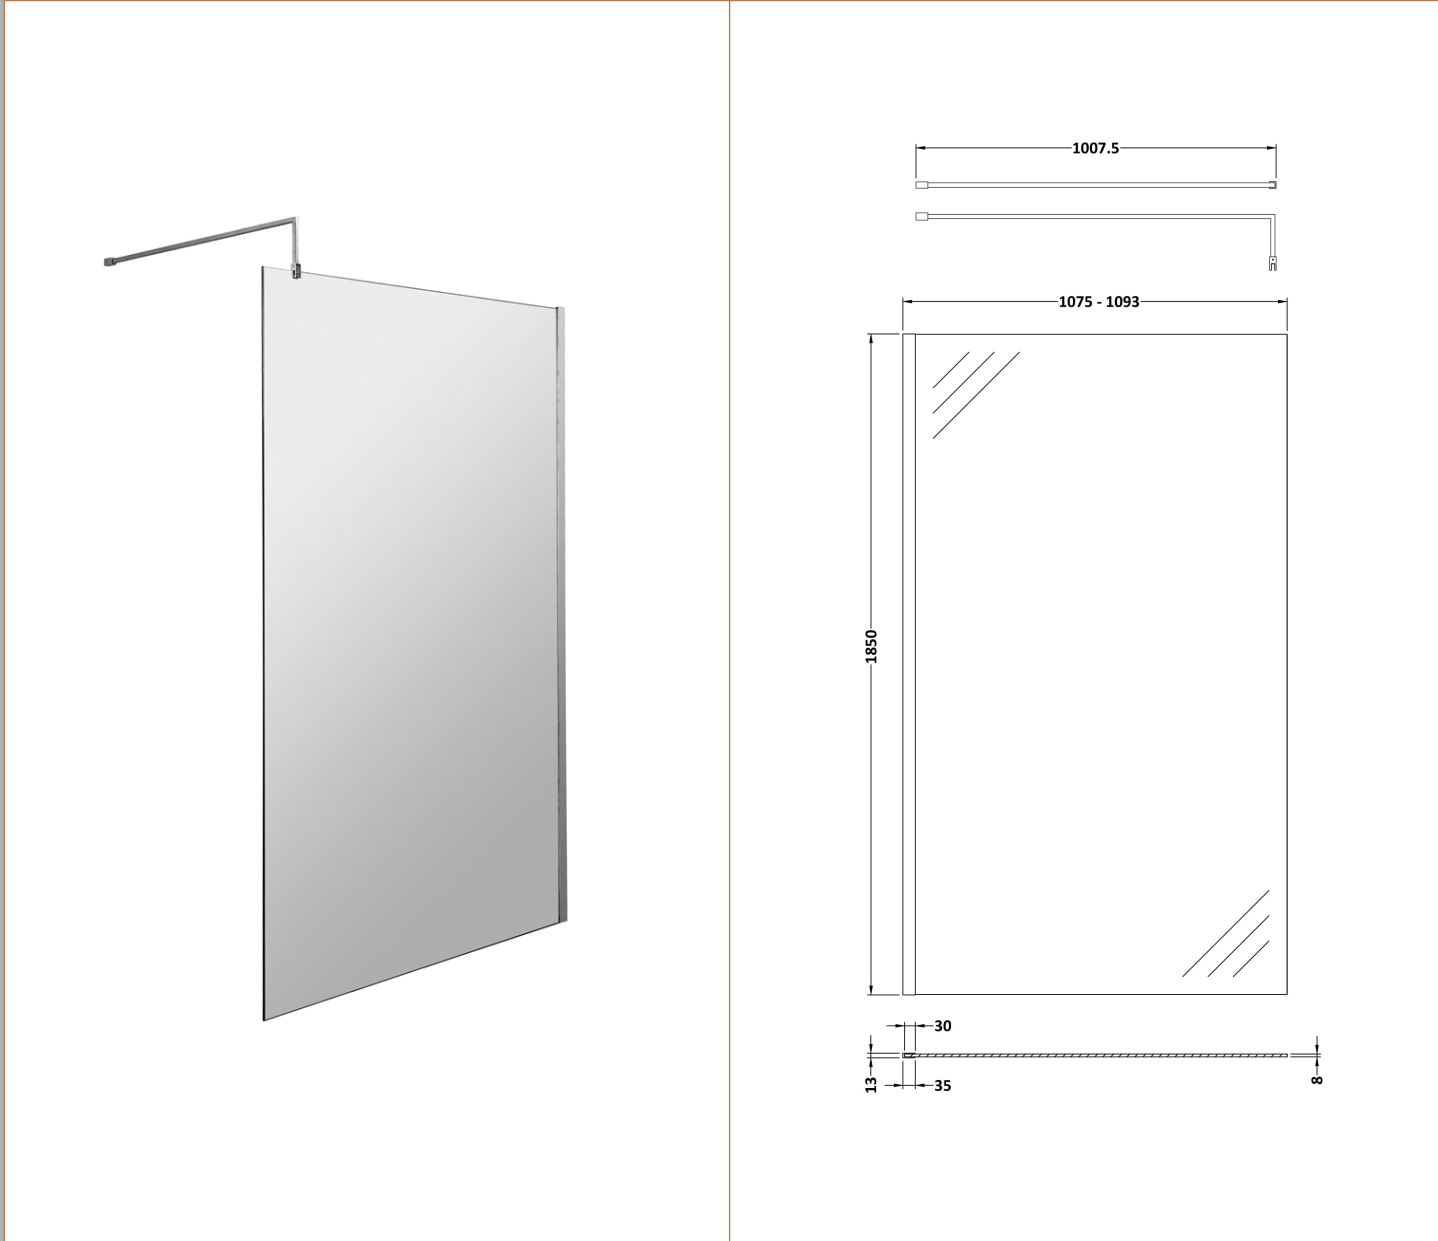

**Sales Code:** WRFBB1811

**Description:** Full Frame Wetroom Screen 1850X1100x8mm

**Packaging Details**

Barcode: 5056462688657

Sales Code: WRSC11

Description: Wetroom Screen 1100 X 1850 X 8mm

**Product Dimensions**

Height (mm):	1850
Width (mm):	1100
Depth (mm):	14
Nett Weight (kg):	46

**Packaging Dimensions**

Height (mm):	65
Width (mm):	1150
Length (mm):	1920
Gross Weight (kg):	46

**Packaging Data**

Box Colour:	Brown Cardboard Box - Printed
Box Qty:	1
Label Size:	100 x 50
Label Colour:	Not Applicable
Label Qty:	0

**Outer Box Dimensions (If Applicable)**

Height (mm):	
Width (mm):	
Depth (mm):	
Length (mm):	
Gross Weight (kg):	
Barcode:	5055275831748

**Product Details**

Country of Origin:	China
Fitting Instruction:	No
CE & UKCA:	Yes
Profile Material:	Aluminium
Profile Finish:	Chrome
Adjustments (mm):	1075mm-1093mm
Entry Width (mm):	N/A
Swing In Dim (mm):	N/A
Swing Out Dim (mm):	N/A
Radius (mm):	Not Applicable
Glass Thickness (mm):	8
Easy Fit:	No
Easy Clean:	No
Handle Style:	Not Applicable
Handle Material:	Not Applicable
Enclosure Design:	Frameless
Wheel Type:	Not Applicable
Support Bar Included:	Support Bar Included
Extras:	None

### Product Dimensions

Height (mm):	15
Width (mm):	150
Depth (mm):	1000
Nett Weight (kg):	0.67