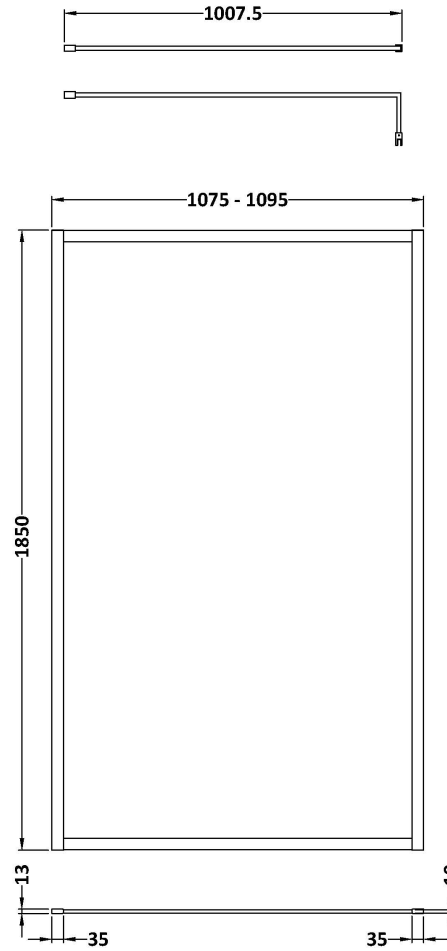

Sales Code: WRFBB1811

Description: Full Frame Wetroom Screen 1850X1100x8mm

Packaging Details

Barcode: 5056462688657