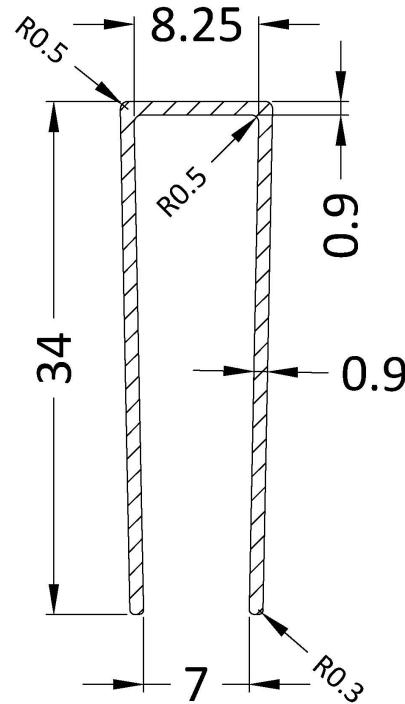

### Outer Box Dimensions (If Applicable)

Height (mm):	
Width (mm):	
Depth (mm):	
Length (mm):	
Gross Weight (kg):	
Barcode:	5056462611884

Sales Code: WRSF013

Description: 1850 Wetroom Wall Channel Brass

**Product Dimensions**

Height (mm):	1850
Width (mm):	
Depth (mm):	
Nett Weight (kg):	0.6

**Packaging Dimensions**

Height (mm):	400
Width (mm):	50
Length (mm):	1860
Gross Weight (kg):	0.6

**Product Details**

Country of Origin:	China
Fitting Instruction:	No
CE & UKCA:	N/A
Profile Material:	Aluminium
Profile Finish:	Brushed Brass
Adjustments (mm):	18mm
Entry Width (mm):	N/A
Swing In Dim (mm):	N/A
Swing Out Dim (mm):	N/A
Radius (mm):	Not Applicable
Glass Thickness (mm):	
Easy Fit:	Not Applicable
Easy Clean:	Not Applicable
Handle Style:	Not Applicable
Handle Material:	Not Applicable
Enclosure Design:	Not Applicable
Wheel Type:	Not Applicable
Support Bar Included:	Support Bar Not Included
Extras:	None

Sales Code: WRSF015UF

Description: 1950mm Undrilled Flat Profile Brass

OVERALL LENGTH 1950mm

**Product Dimensions**

Height (mm):	1950
Width (mm):	34
Depth (mm):	13
Nett Weight (kg):	1.01

**Packaging Dimensions**