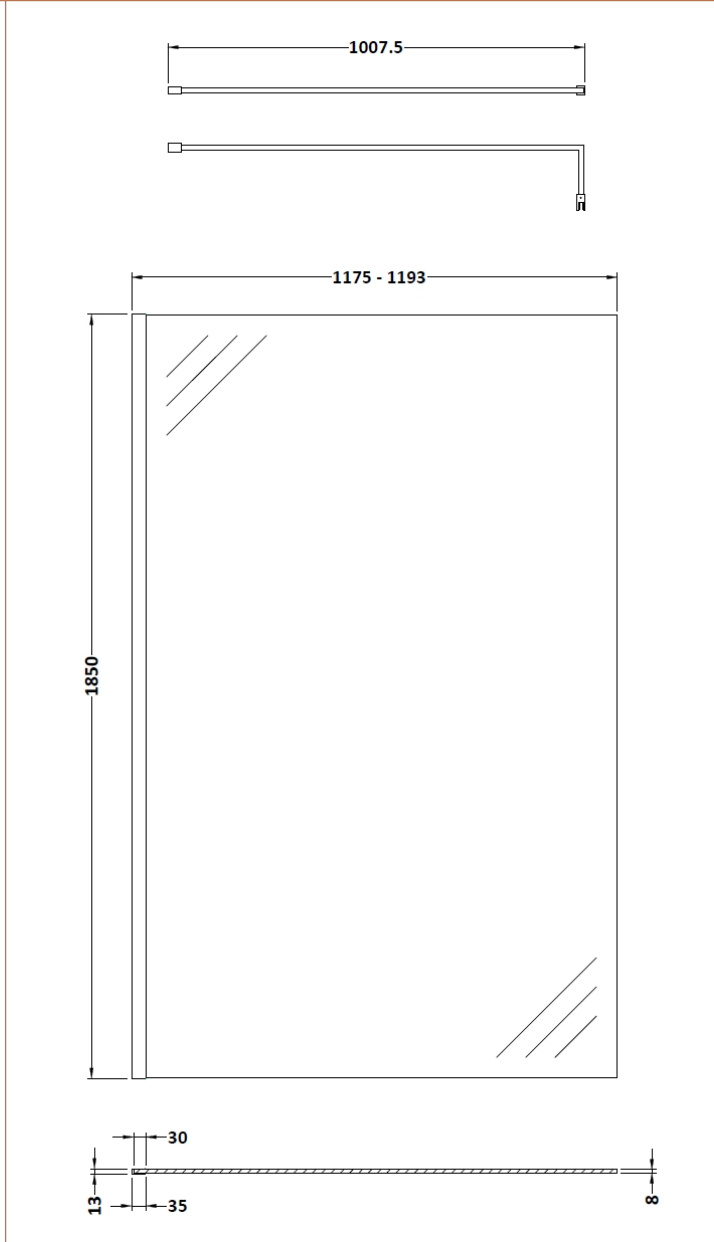

Sales Code: WRFBB1812

Description: Full Frame Wetroom Screen 1850X1200x8mm

Packaging Details

Barcode: 5056462688664

Sales Code: WRSC12

Description: Wetroom Screen 1200 X 1850 X 8mm

Product Dimensions

Height (mm):	1850
Width (mm):	1200
Depth (mm):	14
Nett Weight (kg):	50.5

Packaging Dimensions

Height (mm):	65
Width (mm):	1250
Length (mm):	1920
Gross Weight (kg):	50.5

Packaging Data

Box Colour:	Brown Cardboard Box - Printed
Box Qty:	1
Label Size:	100 x 50
Label Colour:	Not Applicable
Label Qty:	0

Outer Box Dimensions (If Applicable)

Height (mm):	
Width (mm):	
Depth (mm):	
Length (mm):	
Gross Weight (kg):	
Barcode:	5055275819050

Product Details

Country of Origin:	China
Fitting Instruction:	No
CE & UKCA:	Yes
Profile Material:	Aluminium
Profile Finish:	Chrome
Adjustments (mm):	1175mm - 1193mm
Entry Width (mm):	N/A
Swing In Dim (mm):	N/A
Swing Out Dim (mm):	N/A
Radius (mm):	Not Applicable
Glass Thickness (mm):	8
Easy Fit:	No
Easy Clean:	No
Handle Style:	Not Applicable
Handle Material:	Not Applicable
Enclosure Design:	Frameless
Wheel Type:	Not Applicable
Support Bar Included:	Support Bar Included
Extras:	None

Sales Code: FIX025

Description: Wetroom Screen Support Arm Brass

Product Dimensions

Height (mm):	15
Width (mm):	150
Depth (mm):	1000
Nett Weight (kg):	0.67

Packaging Dimensions

Height (mm):	35
Width (mm):	160
Length (mm):	1020
Gross Weight (kg):	0.7