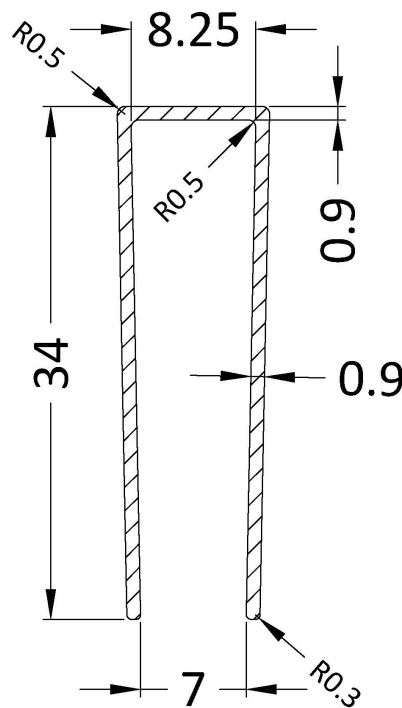

Outer Box Dimensions (If Applicable)

Height (mm):	
Width (mm):	
Depth (mm):	
Length (mm):	
Gross Weight (kg):	
Barcode:	5055275819050

Product Details

Country of Origin:	China
Fitting Instruction:	No
CE & UKCA:	Yes
Profile Material:	Aluminium
Profile Finish:	Chrome
Adjustments (mm):	1175mm - 1193mm
Entry Width (mm):	N/A
Swing In Dim (mm):	N/A
Swing Out Dim (mm):	N/A
Radius (mm):	Not Applicable
Glass Thickness (mm):	8
Easy Fit:	No
Easy Clean:	No
Handle Style:	Not Applicable
Handle Material:	Not Applicable
Enclosure Design:	Frameless
Wheel Type:	Not Applicable
Support Bar Included:	Support Bar Included
Extras:	None

Sales Code: WRSF013

Description: 1850 Wetroom Wall Channel Brass

Product Dimensions

Height (mm):	1850
Width (mm):	
Depth (mm):	
Nett Weight (kg):	0.6

Packaging Dimensions

Height (mm):	400
Width (mm):	50
Length (mm):	1860
Gross Weight (kg):	0.6

Product Details

Country of Origin:	China
Fitting Instruction:	No
CE & UKCA:	N/A
Profile Material:	Aluminium
Profile Finish:	Brushed Brass
Adjustments (mm):	18mm
Entry Width (mm):	N/A
Swing In Dim (mm):	N/A
Swing Out Dim (mm):	N/A
Radius (mm):	Not Applicable
Glass Thickness (mm):	
Easy Fit:	Not Applicable
Easy Clean:	Not Applicable
Handle Style:	Not Applicable
Handle Material:	Not Applicable
Enclosure Design:	Not Applicable
Wheel Type:	Not Applicable
Support Bar Included:	Support Bar Not Included
Extras:	None

Sales Code: WRSF015UF

Description: 1950mm Undrilled Flat Profile Brass

OVERALL LENGTH 1950mm

Product Dimensions

Height (mm):	1950
Width (mm):	34
Depth (mm):	13
Nett Weight (kg):	1.01

Packaging Dimensions

Height (mm):	400
Width (mm):	50
Length (mm):	1970
Gross Weight (kg):	1.42