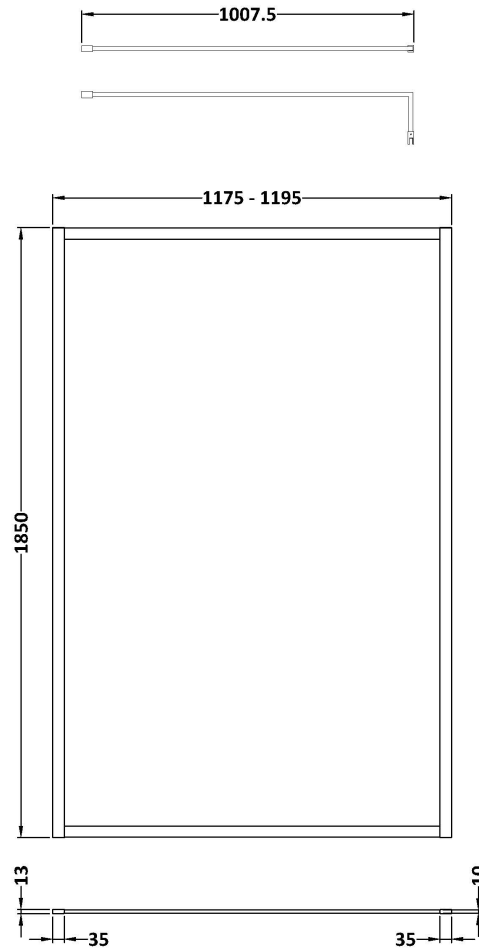

Sales Code: WRFBB1812

Description: Full Frame Wetroom Screen 1850X1200x8mm

Packaging Details

Barcode: 5056462688664

Sales Code: WRSC12

Description: Wetroom Screen 1200 X 1850 X 8mm

Product Dimensions

Height (mm):	1850
Width (mm):	1200
Depth (mm):	14
Nett Weight (kg):	50.5

Packaging Dimensions

Height (mm):	65
Width (mm):	1250
Length (mm):	1920
Gross Weight (kg):	50.5

Packaging Data

Box Colour:	Brown Cardboard Box - Printed
Box Qty:	1
Label Size:	100 x 50
Label Colour:	Not Applicable
Label Qty:	0

Outer Box Dimensions (If Applicable)

Height (mm):	
Width (mm):	
Depth (mm):	
Length (mm):	
Gross Weight (kg):	
Barcode:	5055275819050

Product Details

Country of Origin:	China
Fitting Instruction:	No
CE & UKCA:	Yes
Profile Material:	Aluminium
Profile Finish:	Chrome
Adjustments (mm):	1175mm - 1193mm
Entry Width (mm):	N/A
Swing In Dim (mm):	N/A
Swing Out Dim (mm):	N/A
Radius (mm):	Not Applicable
Glass Thickness (mm):	8
Easy Fit:	No
Easy Clean:	No
Handle Style:	Not Applicable
Handle Material:	Not Applicable
Enclosure Design:	Frameless
Wheel Type:	Not Applicable
Support Bar Included:	Support Bar Included
Extras:	None

Sales Code: FIX025

Description: Wetroom Screen Support Arm Brass

Product Dimensions

Height (mm):	15
Width (mm):	150
Depth (mm):	1000
Nett Weight (kg):	0.67

Packaging Dimensions

Height (mm):	35
Width (mm):	160
Length (mm):	1020
Gross Weight (kg):	0.7