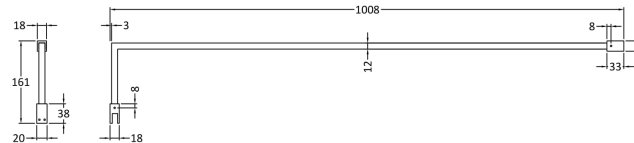

Outer Box Dimensions (If Applicable)

Height (mm):	
Width (mm):	
Depth (mm):	
Length (mm):	
Gross Weight (kg):	
Barcode:	5055275819050

Product Details

Country of Origin:	China
Fitting Instruction:	No
CE & UKCA:	Yes
Profile Material:	Aluminium
Profile Finish:	Chrome
Adjustments (mm):	1175mm - 1193mm
Entry Width (mm):	N/A
Swing In Dim (mm):	N/A
Swing Out Dim (mm):	N/A
Radius (mm):	Not Applicable
Glass Thickness (mm):	8
Easy Fit:	No
Easy Clean:	No
Handle Style:	Not Applicable
Handle Material:	Not Applicable
Enclosure Design:	Frameless
Wheel Type:	Not Applicable
Support Bar Included:	Support Bar Included
Extras:	None

Sales Code: FIX025

Description: Wetroom Screen Support Arm Brass

Product Dimensions

Height (mm):	15
Width (mm):	150
Depth (mm):	1000
Nett Weight (kg):	0.67

Packaging Dimensions

Height (mm):	35
Width (mm):	160
Length (mm):	1020
Gross Weight (kg):	0.7

Packaging Data

Box Colour:	Brown Cardboard Box
Box Qty:	1
Label Size:	100 x 50
Label Colour:	White Label
Label Qty:	1

Outer Box Dimensions (If Applicable)

Height (mm):	
Width (mm):	
Depth (mm):	
Length (mm):	
Gross Weight (kg):	
Barcode:	5056462611884

Sales Code: WRSF015UF

Description: 1950mm Undrilled Flat Profile Brass

OVERALL LENGTH 1950mm

Product Dimensions

Height (mm):	1950
Width (mm):	34
Depth (mm):	13
Nett Weight (kg):	1.01

Packaging Dimensions

Height (mm):	400
Width (mm):	50
Length (mm):	1970
Gross Weight (kg):	1.42