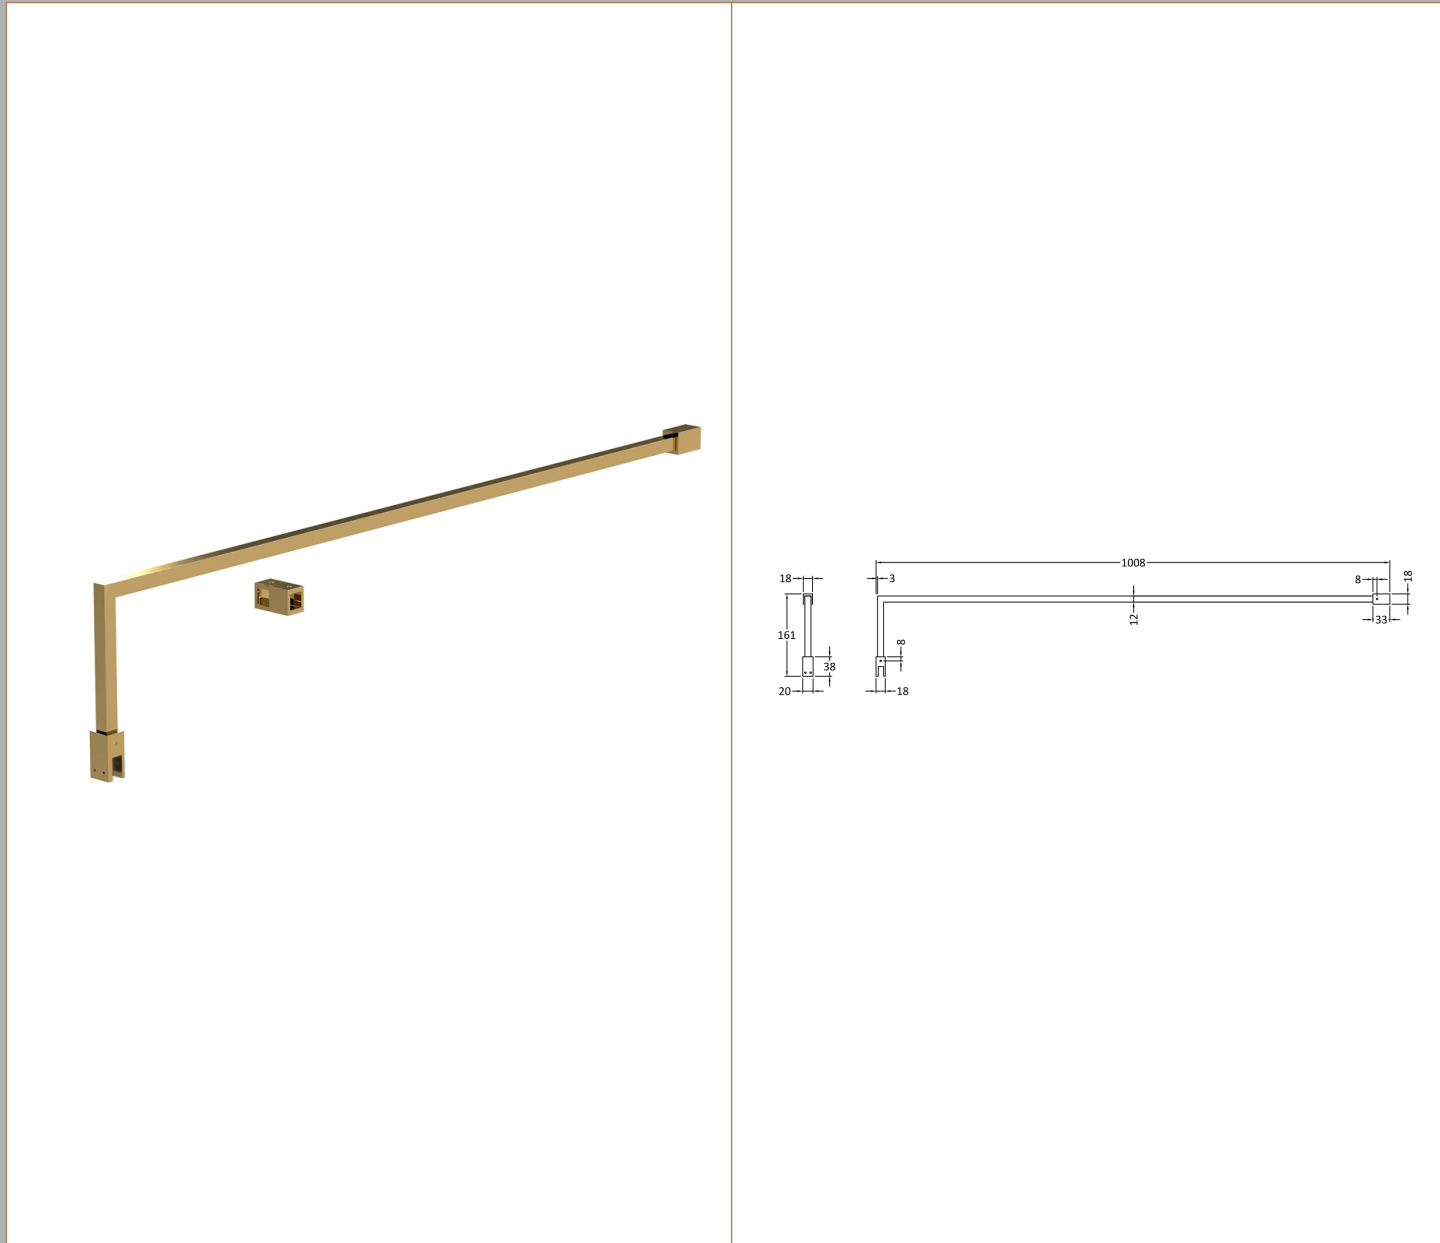

Packaging Dimensions

Height (mm):	65
Width (mm):	1450
Length (mm):	1920
Gross Weight (kg):	59.5

Packaging Data

Box Colour:	Brown Cardboard Box - Printed
Box Qty:	1
Label Size:	100 x 50
Label Colour:	Not Applicable
Label Qty:	0

Outer Box Dimensions (If Applicable)

Height (mm):	
Width (mm):	
Depth (mm):	
Length (mm):	
Gross Weight (kg):	
Barcode:	5055275819067

Product Details

Country of Origin:	China
Fitting Instruction:	No
CE & UKCA:	Yes
Profile Material:	Aluminium
Profile Finish:	Chrome
Adjustments (mm):	1375mm - 1393mm
Entry Width (mm):	N/A
Swing In Dim (mm):	N/A
Swing Out Dim (mm):	N/A
Radius (mm):	Not Applicable
Glass Thickness (mm):	8
Easy Fit:	No
Easy Clean:	No
Handle Style:	Not Applicable
Handle Material:	Not Applicable
Enclosure Design:	Frameless
Wheel Type:	Not Applicable
Support Bar Included:	Support Bar Included
Extras:	None

Sales Code: FIX025

Description: Wetroom Screen Support Arm Brass

Product Dimensions

Height (mm):	15
Width (mm):	150
Depth (mm):	1000
Nett Weight (kg):	0.67

Packaging Dimensions

Height (mm):	35
Width (mm):	160
Length (mm):	1020
Gross Weight (kg):	0.7

Sales Code: WRSF015UF

Description: 1950mm Undrilled Flat Profile Brass

OVERALL LENGTH 1950mm

Product Dimensions

Height (mm):	1950
Width (mm):	34
Depth (mm):	13
Nett Weight (kg):	1.01

Packaging Dimensions

Height (mm):	400
Width (mm):	50
Length (mm):	1970
Gross Weight (kg):	1.42