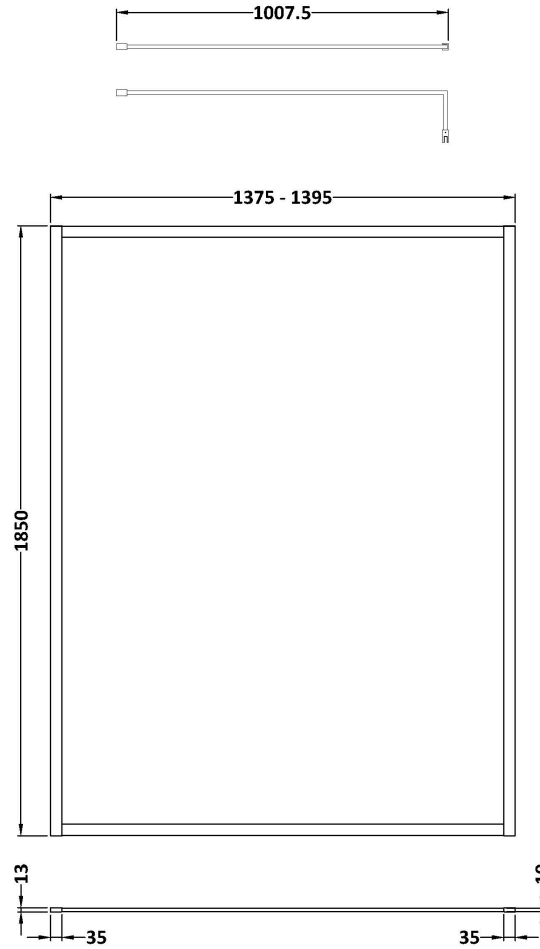

Sales Code: WRFBB1814

Description: Full Frame Wetroom Screen 1850X1400x8mm

Packaging Details

Barcode: 5056462688671

Sales Code: WRSC14

Description: Wetroom Screen 1400 X 1850 X 8mm

Product Dimensions

Height (mm):	1850
Width (mm):	1400
Depth (mm):	14
Nett Weight (kg):	59.5

Packaging Dimensions

Height (mm):	65
Width (mm):	1450
Length (mm):	1920
Gross Weight (kg):	59.5

Packaging Data

Box Colour:	Brown Cardboard Box - Printed
Box Qty:	1
Label Size:	100 x 50
Label Colour:	Not Applicable
Label Qty:	0

Outer Box Dimensions (If Applicable)

Height (mm):	
Width (mm):	
Depth (mm):	
Length (mm):	
Gross Weight (kg):	
Barcode:	5055275819067

Product Details

Country of Origin:	China
Fitting Instruction:	No
CE & UKCA:	Yes
Profile Material:	Aluminium
Profile Finish:	Chrome
Adjustments (mm):	1375mm - 1393mm
Entry Width (mm):	N/A
Swing In Dim (mm):	N/A
Swing Out Dim (mm):	N/A
Radius (mm):	Not Applicable
Glass Thickness (mm):	8
Easy Fit:	No
Easy Clean:	No
Handle Style:	Not Applicable
Handle Material:	Not Applicable
Enclosure Design:	Frameless
Wheel Type:	Not Applicable
Support Bar Included:	Support Bar Included
Extras:	None

Sales Code: FIX025

Description: Wetroom Screen Support Arm Brass

Product Dimensions

Height (mm):	15
Width (mm):	150
Depth (mm):	1000
Nett Weight (kg):	0.67

Packaging Dimensions

Height (mm):	35
Width (mm):	160
Length (mm):	1020
Gross Weight (kg):	0.7