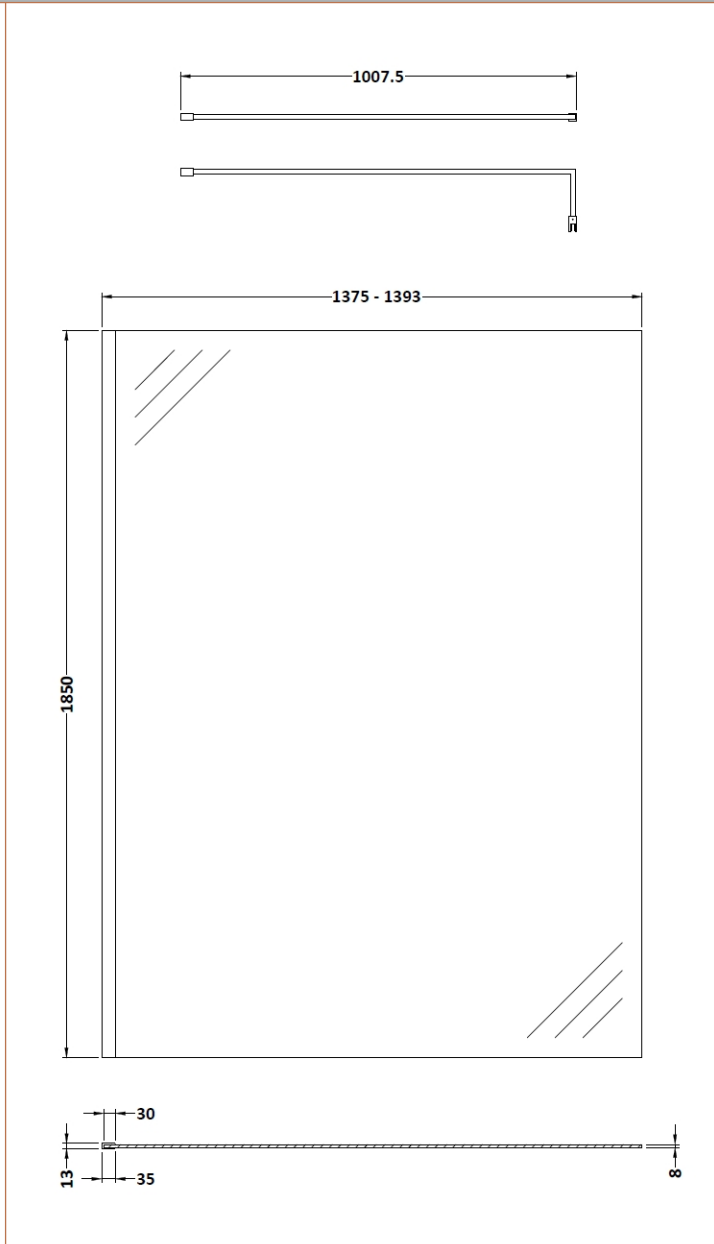

Sales Code: WRFBB1814

Description: Full Frame Wetroom Screen 1850X1400x8mm

Packaging Details

Barcode: 5056462688671

Sales Code: WRSC14

Description: Wetroom Screen 1400 X 1850 X 8mm

Product Dimensions

Height (mm):	1850
Width (mm):	1400
Depth (mm):	14
Nett Weight (kg):	59.5

Packaging Dimensions

Height (mm):	65
Width (mm):	1450
Length (mm):	1920
Gross Weight (kg):	59.5

Packaging Data

Box Colour:	Brown Cardboard Box - Printed
Box Qty:	1
Label Size:	100 x 50
Label Colour:	Not Applicable
Label Qty:	0

Outer Box Dimensions (If Applicable)

Height (mm):	
Width (mm):	
Depth (mm):	
Length (mm):	
Gross Weight (kg):	
Barcode:	5055275819067

Product Details

Country of Origin:	China
Fitting Instruction:	No
CE & UKCA:	Yes
Profile Material:	Aluminium
Profile Finish:	Chrome
Adjustments (mm):	1375mm - 1393mm
Entry Width (mm):	N/A
Swing In Dim (mm):	N/A
Swing Out Dim (mm):	N/A
Radius (mm):	Not Applicable
Glass Thickness (mm):	8
Easy Fit:	No
Easy Clean:	No
Handle Style:	Not Applicable
Handle Material:	Not Applicable
Enclosure Design:	Frameless
Wheel Type:	Not Applicable
Support Bar Included:	Support Bar Included
Extras:	None

Sales Code: FIX025

Description: Wetroom Screen Support Arm Brass

Product Dimensions

Height (mm):	15
Width (mm):	150
Depth (mm):	1000
Nett Weight (kg):	0.67

Packaging Dimensions

Height (mm):	35
Width (mm):	160
Length (mm):	1020
Gross Weight (kg):	0.7