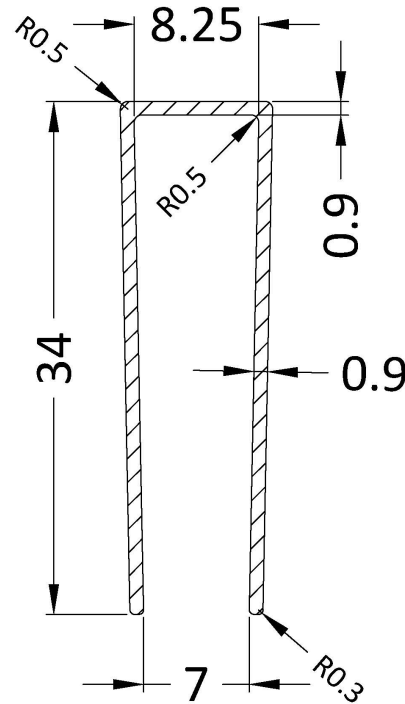

Outer Box Dimensions (If Applicable)

Height (mm):	
Width (mm):	
Depth (mm):	
Length (mm):	
Gross Weight (kg):	
Barcode:	5055275819067

Product Details

Country of Origin:	China
Fitting Instruction:	No
CE & UKCA:	Yes
Profile Material:	Aluminium
Profile Finish:	Chrome
Adjustments (mm):	1375mm - 1393mm
Entry Width (mm):	N/A
Swing In Dim (mm):	N/A
Swing Out Dim (mm):	N/A
Radius (mm):	Not Applicable
Glass Thickness (mm):	8
Easy Fit:	No
Easy Clean:	No
Handle Style:	Not Applicable
Handle Material:	Not Applicable
Enclosure Design:	Frameless
Wheel Type:	Not Applicable
Support Bar Included:	Support Bar Included
Extras:	None

Sales Code: WRSF013

Description: 1850 Wetroom Wall Channel Brass

Product Dimensions

Height (mm):	1850
Width (mm):	
Depth (mm):	
Nett Weight (kg):	0.6

Packaging Dimensions

Height (mm):	400
Width (mm):	50
Length (mm):	1860
Gross Weight (kg):	0.6

Product Details

Country of Origin:	China
Fitting Instruction:	No
CE & UKCA:	N/A
Profile Material:	Aluminium
Profile Finish:	Brushed Brass
Adjustments (mm):	18mm
Entry Width (mm):	N/A
Swing In Dim (mm):	N/A
Swing Out Dim (mm):	N/A
Radius (mm):	Not Applicable
Glass Thickness (mm):	
Easy Fit:	Not Applicable
Easy Clean:	Not Applicable
Handle Style:	Not Applicable
Handle Material:	Not Applicable
Enclosure Design:	Not Applicable
Wheel Type:	Not Applicable
Support Bar Included:	Support Bar Not Included
Extras:	None

Sales Code: WRSF015UF

Description: 1950mm Undrilled Flat Profile Brass

OVERALL LENGTH 1950mm

Product Dimensions

Height (mm):	1950
Width (mm):	34
Depth (mm):	13
Nett Weight (kg):	1.01

Packaging Dimensions

Height (mm):	400
Width (mm):	50
Length (mm):	1970
Gross Weight (kg):	1.42