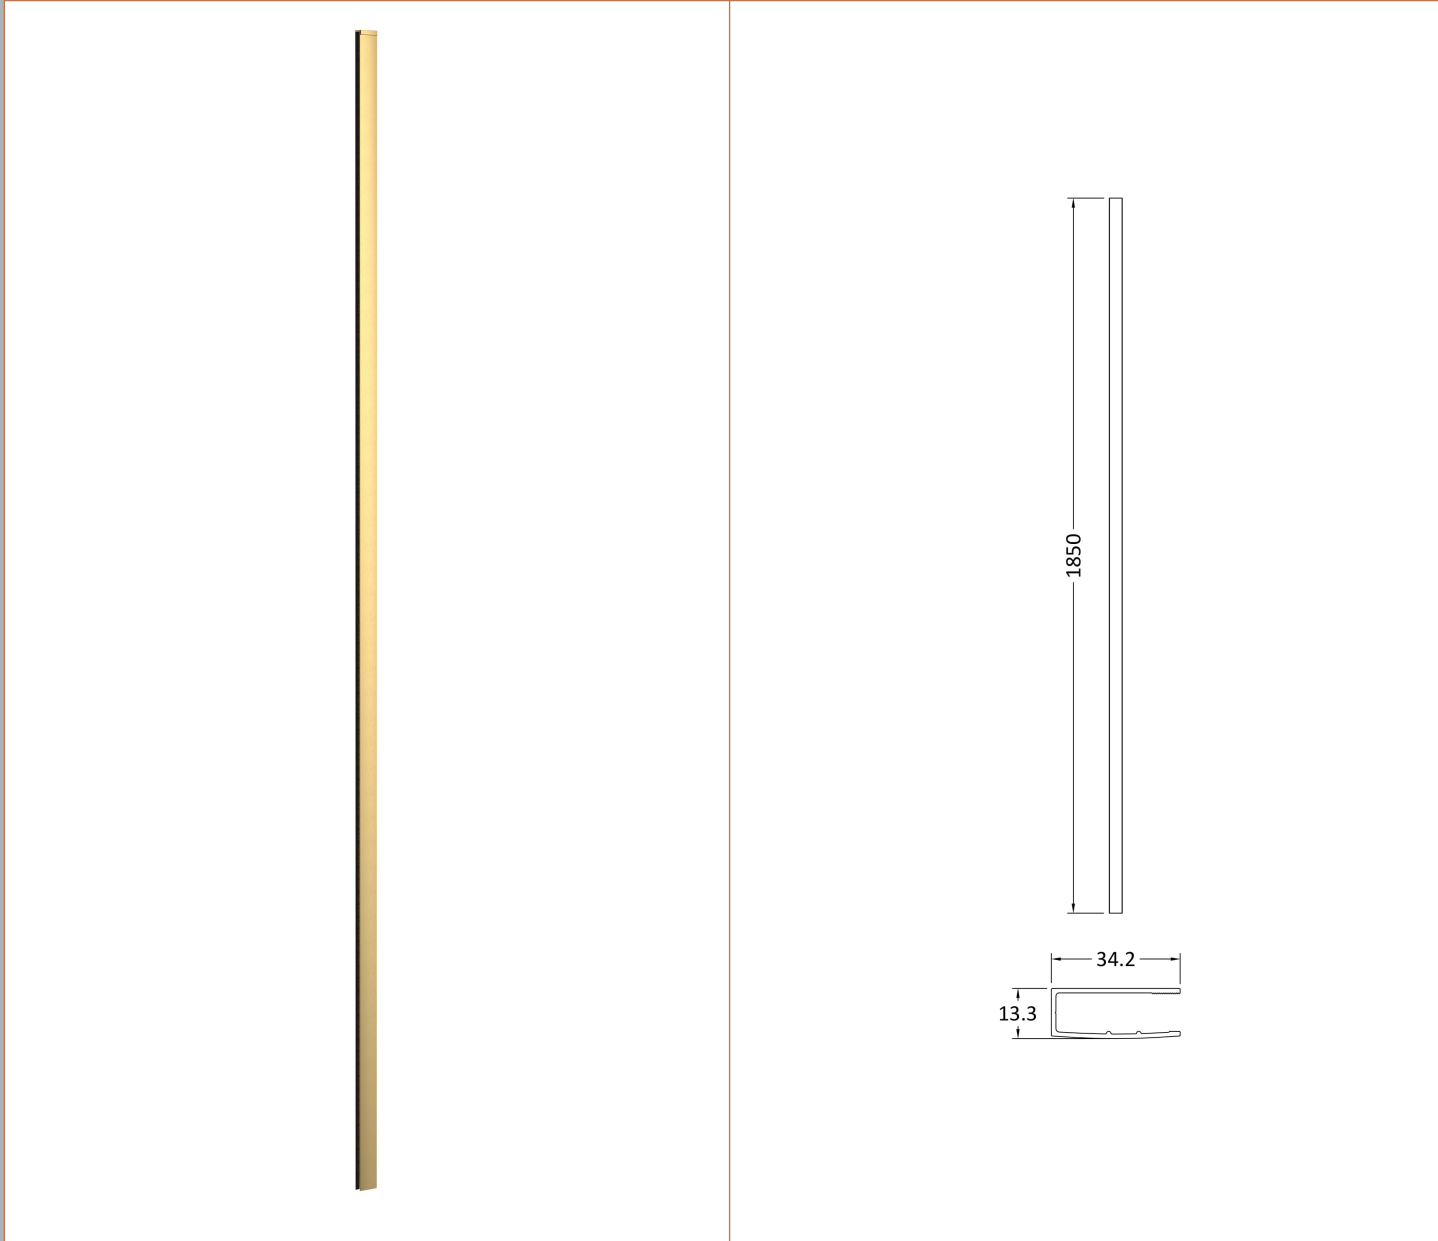

Outer Box Dimensions (If Applicable)

Height (mm):	
Width (mm):	
Depth (mm):	
Length (mm):	
Gross Weight (kg):	
Barcode:	5055275819067

Product Details

Country of Origin:	China
Fitting Instruction:	No
CE & UKCA:	Yes
Profile Material:	Aluminium
Profile Finish:	Chrome
Adjustments (mm):	1375mm - 1393mm
Entry Width (mm):	N/A
Swing In Dim (mm):	N/A
Swing Out Dim (mm):	N/A
Radius (mm):	Not Applicable
Glass Thickness (mm):	8
Easy Fit:	No
Easy Clean:	No
Handle Style:	Not Applicable
Handle Material:	Not Applicable
Enclosure Design:	Frameless
Wheel Type:	Not Applicable
Support Bar Included:	Support Bar Included
Extras:	None

Sales Code: FIX025

Description: Wetroom Screen Support Arm Brass

Product Dimensions

Height (mm):	15
Width (mm):	150
Depth (mm):	1000
Nett Weight (kg):	0.67

Packaging Dimensions

Height (mm):	35
Width (mm):	160
Length (mm):	1020
Gross Weight (kg):	0.7

Product Details

Country of Origin:	China
Fitting Instruction:	No
CE & UKCA:	N/A
Profile Material:	Stainless Steel
Profile Finish:	Brushed Brass
Adjustments (mm):	N/A
Entry Width (mm):	N/A
Swing In Dim (mm):	N/A
Swing Out Dim (mm):	N/A
Radius (mm):	Not Applicable
Glass Thickness (mm):	
Easy Fit:	Not Applicable
Easy Clean:	Not Applicable
Handle Style:	Not Applicable
Handle Material:	Not Applicable
Enclosure Design:	Not Applicable
Wheel Type:	Not Applicable
Support Bar Included:	
Extras:	None

Sales Code: WRSF013

Description: 1850 Wetroom Wall Channel Brass

Product Dimensions

Height (mm):	1850
Width (mm):	
Depth (mm):	
Nett Weight (kg):	0.6

Packaging Dimensions

Height (mm):	400
Width (mm):	50
Length (mm):	1860
Gross Weight (kg):	0.6