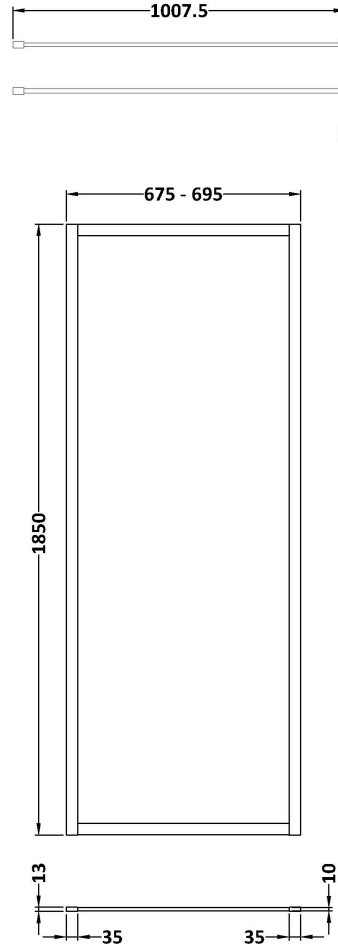

Sales Code: WRFBB1870

Description: Full Frame Wetroom Screen 1850X700x8mm

Packaging Details

Barcode: 5056462688602

Sales Code: WRSC070

Description: Wetroom Screen 700 X 1850 X 8mm

Product Dimensions

Height (mm):	1850
Width (mm):	700
Depth (mm):	14
Nett Weight (kg):	29.5

Packaging Dimensions

Height (mm):	65
Width (mm):	750
Length (mm):	1920
Gross Weight (kg):	29.5

Packaging Data

Box Colour:	Brown Cardboard Box - Printed
Box Qty:	1
Label Size:	100 x 50
Label Colour:	Not Applicable
Label Qty:	0

Outer Box Dimensions (If Applicable)

Height (mm):	
Width (mm):	
Depth (mm):	
Length (mm):	
Gross Weight (kg):	
Barcode:	5055275819005

Product Details

Country of Origin:	China
Fitting Instruction:	No
CE & UKCA:	Yes
Profile Material:	Aluminium
Profile Finish:	Chrome
Adjustments (mm):	675mm - 693mm
Entry Width (mm):	N/A
Swing In Dim (mm):	N/A
Swing Out Dim (mm):	N/A
Radius (mm):	Not Applicable
Glass Thickness (mm):	8
Easy Fit:	No
Easy Clean:	No
Handle Style:	Not Applicable
Handle Material:	Not Applicable
Enclosure Design:	Frameless
Wheel Type:	Not Applicable
Support Bar Included:	Support Bar Included
Extras:	None

Sales Code: FIX025

Description: Wetroom Screen Support Arm Brass

Product Dimensions

Height (mm):	15
Width (mm):	150
Depth (mm):	1000
Nett Weight (kg):	0.67

Packaging Dimensions

Height (mm):	35
Width (mm):	160
Length (mm):	1020
Gross Weight (kg):	0.7