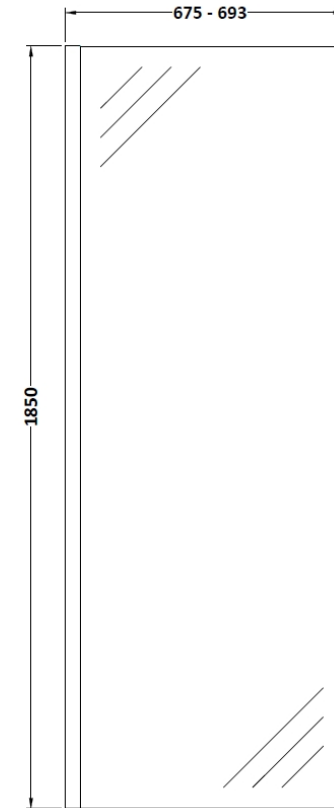

Sales Code: WRFBB1870

Description: Full Frame Wetroom Screen 1850X700x8mm

Packaging Details

Barcode: 5056462688602

Sales Code: WRSC070

Description: Wetroom Screen 700 X 1850 X 8mm

Product Dimensions

Height (mm):	1850
Width (mm):	700
Depth (mm):	14
Nett Weight (kg):	29.5

Packaging Dimensions

Height (mm):	65
Width (mm):	750
Length (mm):	1920
Gross Weight (kg):	29.5

Packaging Data

Box Colour:	Brown Cardboard Box - Printed
Box Qty:	1
Label Size:	100 x 50
Label Colour:	Not Applicable
Label Qty:	0

Outer Box Dimensions (If Applicable)

Height (mm):	
Width (mm):	
Depth (mm):	
Length (mm):	
Gross Weight (kg):	
Barcode:	5055275819005

Product Details

Country of Origin:	China
Fitting Instruction:	No
CE & UKCA:	Yes
Profile Material:	Aluminium
Profile Finish:	Chrome
Adjustments (mm):	675mm - 693mm
Entry Width (mm):	N/A
Swing In Dim (mm):	N/A
Swing Out Dim (mm):	N/A
Radius (mm):	Not Applicable
Glass Thickness (mm):	8
Easy Fit:	No
Easy Clean:	No
Handle Style:	Not Applicable
Handle Material:	Not Applicable
Enclosure Design:	Frameless
Wheel Type:	Not Applicable
Support Bar Included:	Support Bar Included
Extras:	None

Sales Code: FIX025

Description: Wetroom Screen Support Arm Brass

Product Dimensions

Height (mm):	15
Width (mm):	150
Depth (mm):	1000
Nett Weight (kg):	0.67

Packaging Dimensions

Height (mm):	35
Width (mm):	160
Length (mm):	1020
Gross Weight (kg):	0.7