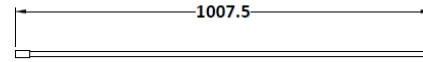

Sales Code: WRFBB1870

Description: Full Frame Wetroom Screen 1850X700x8mm

Packaging Details

Barcode: 5056462688602

Sales Code: WRSC070

Description: Wetroom Screen 700 X 1850 X 8mm

Product Dimensions

Height (mm):	1850
Width (mm):	700
Depth (mm):	14
Nett Weight (kg):	29.5

Packaging Dimensions

Height (mm):	65
Width (mm):	750
Length (mm):	1920
Gross Weight (kg):	29.5

Packaging Data

Box Colour:	Brown Cardboard Box - Printed
Box Qty:	1
Label Size:	100 x 50
Label Colour:	Not Applicable
Label Qty:	0

Outer Box Dimensions (If Applicable)

Height (mm):	
Width (mm):	
Depth (mm):	
Length (mm):	
Gross Weight (kg):	
Barcode:	5055275819005

Product Details

Country of Origin:	China
Fitting Instruction:	No
CE & UKCA:	Yes
Profile Material:	Aluminium
Profile Finish:	Chrome
Adjustments (mm):	675mm - 693mm
Entry Width (mm):	N/A
Swing In Dim (mm):	N/A
Swing Out Dim (mm):	N/A
Radius (mm):	Not Applicable
Glass Thickness (mm):	8
Easy Fit:	No
Easy Clean:	No
Handle Style:	Not Applicable
Handle Material:	Not Applicable
Enclosure Design:	Frameless
Wheel Type:	Not Applicable
Support Bar Included:	Support Bar Included
Extras:	None

Sales Code: WRSF015UF

Description: 1950mm Undrilled Flat Profile Brass

OVERALL LENGTH 1950mm

Product Dimensions

Height (mm):	1950
Width (mm):	34
Depth (mm):	13
Nett Weight (kg):	1.01

Packaging Dimensions

Height (mm):	400
Width (mm):	50
Length (mm):	1970
Gross Weight (kg):	1.42