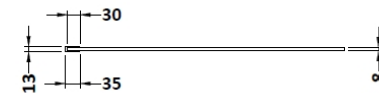

Sales Code: WRFBB1870

Description: Full Frame Wetroom Screen 1850X700x8mm

Packaging Details

Barcode: 5056462688602

Sales Code: WRSC070

Description: Wetroom Screen 700 X 1850 X 8mm

Product Dimensions

Height (mm):	1850
Width (mm):	700
Depth (mm):	14
Nett Weight (kg):	29.5

Packaging Dimensions

Height (mm):	65
Width (mm):	750
Length (mm):	1920
Gross Weight (kg):	29.5

Packaging Data

Box Colour:	Brown Cardboard Box - Printed
Box Qty:	1
Label Size:	100 x 50
Label Colour:	Not Applicable
Label Qty:	0

Outer Box Dimensions (If Applicable)

Height (mm):	
Width (mm):	
Depth (mm):	
Length (mm):	
Gross Weight (kg):	
Barcode:	5055275819005

Product Details

Country of Origin:	China
Fitting Instruction:	No
CE & UKCA:	Yes
Profile Material:	Aluminium
Profile Finish:	Chrome
Adjustments (mm):	675mm - 693mm
Entry Width (mm):	N/A
Swing In Dim (mm):	N/A
Swing Out Dim (mm):	N/A
Radius (mm):	Not Applicable
Glass Thickness (mm):	8
Easy Fit:	No
Easy Clean:	No
Handle Style:	Not Applicable
Handle Material:	Not Applicable
Enclosure Design:	Frameless
Wheel Type:	Not Applicable
Support Bar Included:	Support Bar Included
Extras:	None

Sales Code: WRSF015UF

Description: 1950mm Undrilled Flat Profile Brass

OVERALL LENGTH 1950mm

Product Dimensions

Height (mm):	1950
Width (mm):	34
Depth (mm):	13
Nett Weight (kg):	1.01

Packaging Dimensions

Height (mm):	400
Width (mm):	50
Length (mm):	1970
Gross Weight (kg):	1.42