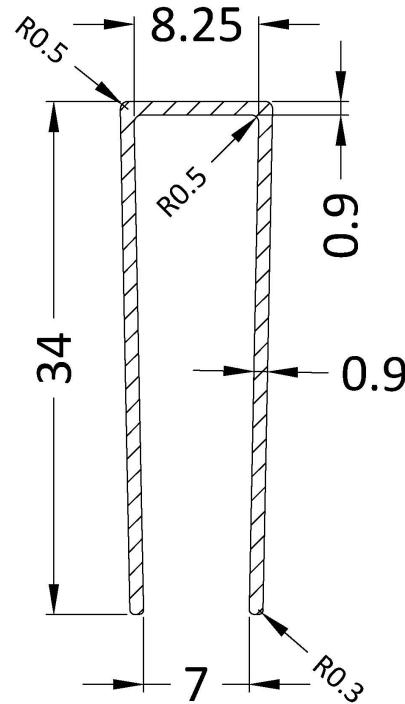

Outer Box Dimensions (If Applicable)

Height (mm):	
Width (mm):	
Depth (mm):	
Length (mm):	
Gross Weight (kg):	
Barcode:	5055275819005

Product Details

Country of Origin:	China
Fitting Instruction:	No
CE & UKCA:	Yes
Profile Material:	Aluminium
Profile Finish:	Chrome
Adjustments (mm):	675mm - 693mm
Entry Width (mm):	N/A
Swing In Dim (mm):	N/A
Swing Out Dim (mm):	N/A
Radius (mm):	Not Applicable
Glass Thickness (mm):	8
Easy Fit:	No
Easy Clean:	No
Handle Style:	Not Applicable
Handle Material:	Not Applicable
Enclosure Design:	Frameless
Wheel Type:	Not Applicable
Support Bar Included:	Support Bar Included
Extras:	None

Sales Code: WRSF013

Description: 1850 Wetroom Wall Channel Brass

Product Dimensions

Height (mm):	1850
Width (mm):	
Depth (mm):	
Nett Weight (kg):	0.6

Packaging Dimensions

Height (mm):	400
Width (mm):	50
Length (mm):	1860
Gross Weight (kg):	0.6

Product Details

Country of Origin:	China
Fitting Instruction:	No
CE & UKCA:	N/A
Profile Material:	Aluminium
Profile Finish:	Brushed Brass
Adjustments (mm):	18mm
Entry Width (mm):	N/A
Swing In Dim (mm):	N/A
Swing Out Dim (mm):	N/A
Radius (mm):	Not Applicable
Glass Thickness (mm):	
Easy Fit:	Not Applicable
Easy Clean:	Not Applicable
Handle Style:	Not Applicable
Handle Material:	Not Applicable
Enclosure Design:	Not Applicable
Wheel Type:	Not Applicable
Support Bar Included:	Support Bar Not Included
Extras:	None

Sales Code: WRSF015UF

Description: 1950mm Undrilled Flat Profile Brass

OVERALL LENGTH 1950mm

Product Dimensions

Height (mm):	1950
Width (mm):	34
Depth (mm):	13
Nett Weight (kg):	1.01

Packaging Dimensions

Height (mm):	400
Width (mm):	50
Length (mm):	1970
Gross Weight (kg):	1.42