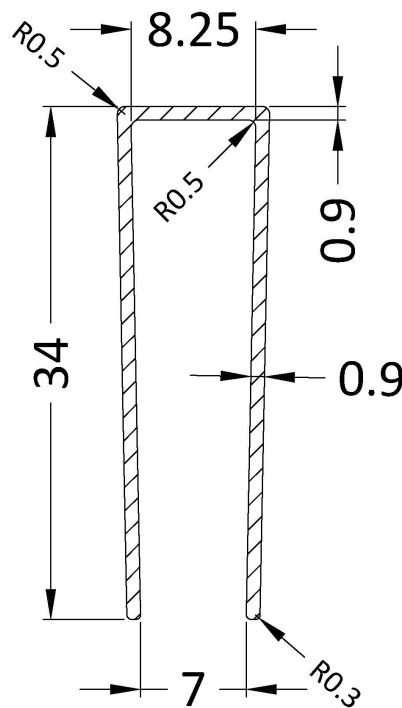

### Outer Box Dimensions (If Applicable)

Height (mm):	
Width (mm):	
Depth (mm):	
Length (mm):	
Gross Weight (kg):	
Barcode:	5056462611884

Sales Code: WRSF013

Description: 1850 Wetroom Wall Channel Brass

**Product Dimensions**

Height (mm):	1850
Width (mm):	
Depth (mm):	
Nett Weight (kg):	0.6

**Packaging Dimensions**

Height (mm):	400
Width (mm):	50
Length (mm):	1860
Gross Weight (kg):	0.6

**Product Details**

Country of Origin:	China
Fitting Instruction:	No
CE & UKCA:	N/A
Profile Material:	Aluminium
Profile Finish:	Brushed Brass
Adjustments (mm):	18mm
Entry Width (mm):	N/A
Swing In Dim (mm):	N/A
Swing Out Dim (mm):	N/A
Radius (mm):	Not Applicable
Glass Thickness (mm):	
Easy Fit:	Not Applicable
Easy Clean:	Not Applicable
Handle Style:	Not Applicable
Handle Material:	Not Applicable
Enclosure Design:	Not Applicable
Wheel Type:	Not Applicable
Support Bar Included:	Support Bar Not Included
Extras:	None

**Sales Code:** WRSF015UF

**Description:** 1950mm Undrilled Flat Profile Brass

**OVERALL LENGTH 1950mm**

**Product Dimensions**

Height (mm):	1950
Width (mm):	34
Depth (mm):	13
Nett Weight (kg):	1.01

**Packaging Dimensions**