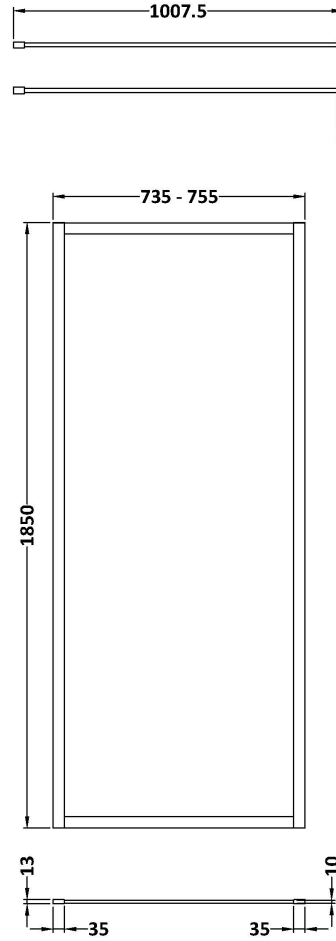

**Sales Code:** WRFBB1876

**Description:** Full Frame Wetroom Screen 1850X760x8mm

**Packaging Details**

Barcode: 5056462688619

Sales Code: WRSC076

Description: Wetroom Screen 760 X 1850 X 8mm

### Product Dimensions

Height (mm):	1850
Width (mm):	760
Depth (mm):	14
Nett Weight (kg):	32.5

### Packaging Dimensions

Height (mm):	65
Width (mm):	810
Length (mm):	1920
Gross Weight (kg):	32.5

### Outer Box Dimensions (If Applicable)

Height (mm):	
Width (mm):	
Depth (mm):	
Length (mm):	
Gross Weight (kg):	
Barcode:	5055275819012