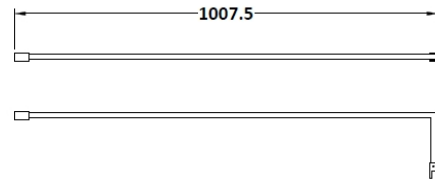

### Product Dimensions

Height (mm):	1850
Width (mm):	760
Depth (mm):	14
Nett Weight (kg):	32.5

### Packaging Dimensions

Height (mm):	65
Width (mm):	810
Length (mm):	1920
Gross Weight (kg):	32.5

**Sales Code:** WRSF015UF

**Description:** 1950mm Undrilled Flat Profile Brass

**OVERALL LENGTH 1950mm**

**Product Dimensions**

Height (mm):	1950
Width (mm):	34
Depth (mm):	13
Nett Weight (kg):	1.01

**Packaging Dimensions**

Height (mm):	
Width (mm):	
Depth (mm):	
Length (mm):	
Gross Weight (kg):	
Barcode:	5056462618975

**Product Details**

Country of Origin:	China
Fitting Instruction:	No
CE & UKCA:	N/A
Profile Material:	Aluminium
Profile Finish:	Brushed Brass
Adjustments (mm):	18 mm
Entry Width (mm):	N/A
Swing In Dim (mm):	N/A
Swing Out Dim (mm):	N/A
Radius (mm):	
Glass Thickness (mm):	
Easy Fit:	Not Applicable
Easy Clean:	Not Applicable
Handle Style:	Not Applicable
Handle Material:	Not Applicable
Enclosure Design:	Not Applicable
Wheel Type:	Not Applicable
Support Bar Included:	Support Bar Not Included
Extras:	None