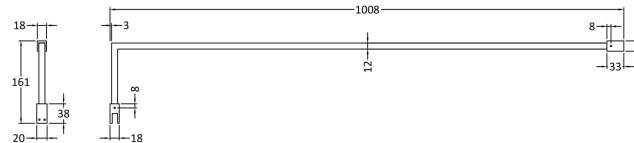

### Product Dimensions

Height (mm):	1850
Width (mm):	760
Depth (mm):	14
Nett Weight (kg):	32.5

### Outer Box Dimensions (If Applicable)

Height (mm):	
Width (mm):	
Depth (mm):	
Length (mm):	
Gross Weight (kg):	
Barcode:	5055275819012

### Product Details

Country of Origin:	China
Fitting Instruction:	No
CE & UKCA:	Yes
Profile Material:	Aluminium
Profile Finish:	Chrome
Adjustments (mm):	735mm - 753mm
Entry Width (mm):	N/A
Swing In Dim (mm):	N/A
Swing Out Dim (mm):	N/A
Radius (mm):	Not Applicable
Glass Thickness (mm):	8
Easy Fit:	No
Easy Clean:	No
Handle Style:	Not Applicable
Handle Material:	Not Applicable
Enclosure Design:	Frameless
Wheel Type:	Not Applicable
Support Bar Included:	Support Bar Included
Extras:	None

### Product Dimensions

Height (mm):	15
Width (mm):	150
Depth (mm):	1000
Nett Weight (kg):	0.67