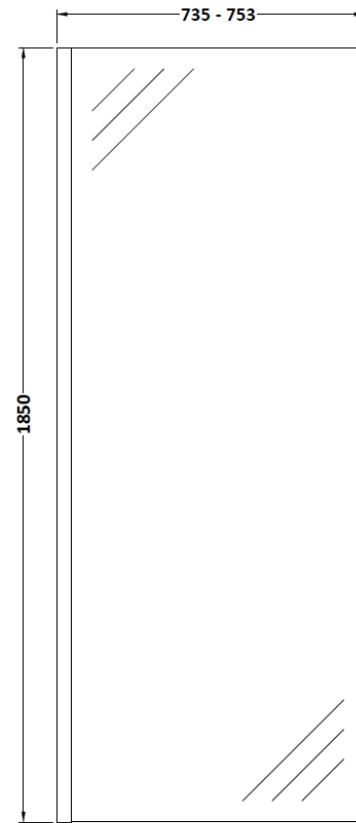

**Sales Code:** WRFBB1876

**Description:** Full Frame Wetroom Screen 1850X760x8mm

**Packaging Details**

Barcode: 5056462688619

Sales Code: WRSC076

Description: Wetroom Screen 760 X 1850 X 8mm

### Product Dimensions

Height (mm):	1850
Width (mm):	760
Depth (mm):	14
Nett Weight (kg):	32.5

### Packaging Dimensions

Height (mm):	65
Width (mm):	810
Length (mm):	1920
Gross Weight (kg):	32.5

### Outer Box Dimensions (If Applicable)

Height (mm):	
Width (mm):	
Depth (mm):	
Length (mm):	
Gross Weight (kg):	
Barcode:	5055275819012