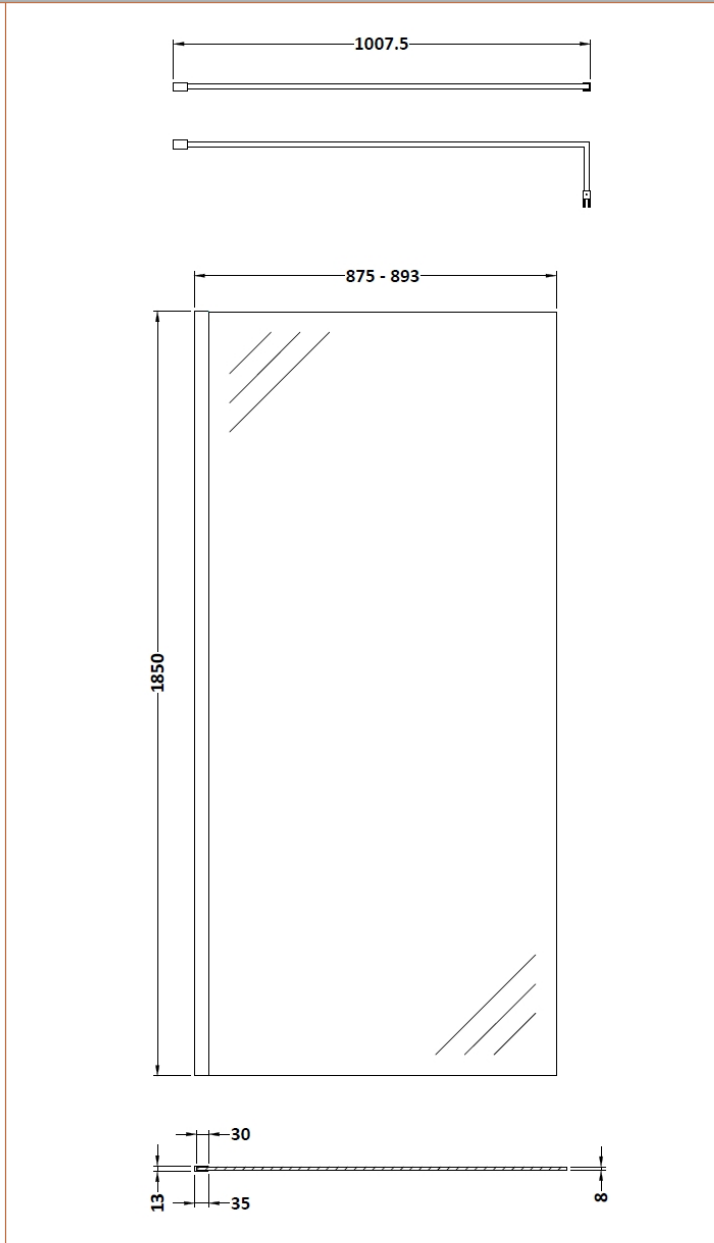

Sales Code: WRFBB1890

Description: Full Frame Wetroom Screen 1850X900x8mm

Packaging Details

Barcode: 5056462688633

Sales Code: WRSC090

Description: Wetroom Screen 900 X 1850 X 8mm

Product Dimensions

Height (mm):	1850
Width (mm):	900
Depth (mm):	14
Nett Weight (kg):	37.5

Packaging Dimensions

Height (mm):	65
Width (mm):	950
Length (mm):	1920
Gross Weight (kg):	38.2

Packaging Data

Box Colour:	Brown Cardboard Box - Printed
Box Qty:	1
Label Size:	100 x 50
Label Colour:	Not Applicable
Label Qty:	0

Outer Box Dimensions (If Applicable)

Height (mm):	
Width (mm):	
Depth (mm):	
Length (mm):	
Gross Weight (kg):	
Barcode:	5055275819036

Product Details

Country of Origin:	China
Fitting Instruction:	No
CE & UKCA:	Yes
Profile Material:	Aluminium
Profile Finish:	Chrome
Adjustments (mm):	875mm - 893mm
Entry Width (mm):	N/A
Swing In Dim (mm):	N/A
Swing Out Dim (mm):	N/A
Radius (mm):	Not Applicable
Glass Thickness (mm):	8
Easy Fit:	No
Easy Clean:	No
Handle Style:	Not Applicable
Handle Material:	Not Applicable
Enclosure Design:	Frameless
Wheel Type:	Not Applicable
Support Bar Included:	Support Bar Included
Extras:	None

Sales Code: WRSF013

Description: 1850 Wetroom Wall Channel Brass

Product Dimensions

Height (mm):	1850
Width (mm):	
Depth (mm):	
Nett Weight (kg):	0.6

Packaging Dimensions

Height (mm):	400
Width (mm):	50
Length (mm):	1860
Gross Weight (kg):	0.6