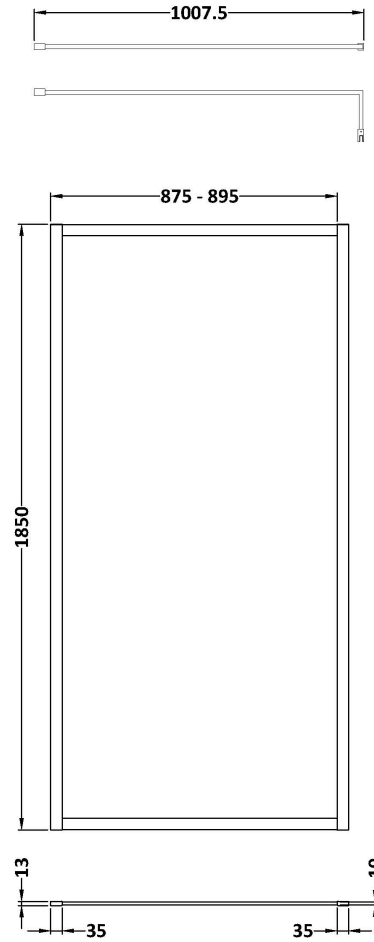

Sales Code: WRFBB1890

Description: Full Frame Wetroom Screen 1850X900x8mm

Packaging Details

Barcode: 5056462688633

Sales Code: WRSC090

Description: Wetroom Screen 900 X 1850 X 8mm

Product Dimensions

Height (mm):	1850
Width (mm):	900
Depth (mm):	14
Nett Weight (kg):	37.5

Packaging Dimensions

Height (mm):	65
Width (mm):	950
Length (mm):	1920
Gross Weight (kg):	38.2

Packaging Data

Box Colour:	Brown Cardboard Box - Printed
Box Qty:	1
Label Size:	100 x 50
Label Colour:	Not Applicable
Label Qty:	0

Outer Box Dimensions (If Applicable)

Height (mm):	
Width (mm):	
Depth (mm):	
Length (mm):	
Gross Weight (kg):	
Barcode:	5055275819036

Product Details

Country of Origin:	China
Fitting Instruction:	No
CE & UKCA:	Yes
Profile Material:	Aluminium
Profile Finish:	Chrome
Adjustments (mm):	875mm - 893mm
Entry Width (mm):	N/A
Swing In Dim (mm):	N/A
Swing Out Dim (mm):	N/A
Radius (mm):	Not Applicable
Glass Thickness (mm):	8
Easy Fit:	No
Easy Clean:	No
Handle Style:	Not Applicable
Handle Material:	Not Applicable
Enclosure Design:	Frameless
Wheel Type:	Not Applicable
Support Bar Included:	Support Bar Included
Extras:	None

Sales Code: WRSF013

Description: 1850 Wetroom Wall Channel Brass

Product Dimensions

Height (mm):	1850
Width (mm):	
Depth (mm):	
Nett Weight (kg):	0.6

Packaging Dimensions

Height (mm):	400
Width (mm):	50
Length (mm):	1860
Gross Weight (kg):	0.6