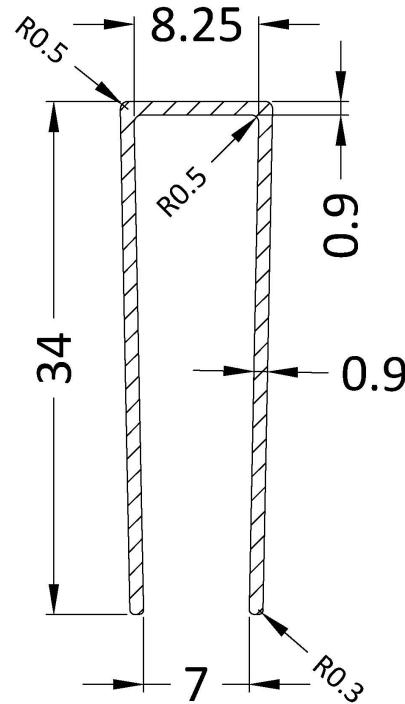

Outer Box Dimensions (If Applicable)

Height (mm):	
Width (mm):	
Depth (mm):	
Length (mm):	
Gross Weight (kg):	
Barcode:	5055275819036

Product Details

Country of Origin:	China
Fitting Instruction:	No
CE & UKCA:	Yes
Profile Material:	Aluminium
Profile Finish:	Chrome
Adjustments (mm):	875mm - 893mm
Entry Width (mm):	N/A
Swing In Dim (mm):	N/A
Swing Out Dim (mm):	N/A
Radius (mm):	Not Applicable
Glass Thickness (mm):	8
Easy Fit:	No
Easy Clean:	No
Handle Style:	Not Applicable
Handle Material:	Not Applicable
Enclosure Design:	Frameless
Wheel Type:	Not Applicable
Support Bar Included:	Support Bar Included
Extras:	None

Sales Code: WRSF013

Description: 1850 Wetroom Wall Channel Brass

Product Dimensions

Height (mm):	1850
Width (mm):	
Depth (mm):	
Nett Weight (kg):	0.6

Packaging Dimensions

Height (mm):	400
Width (mm):	50
Length (mm):	1860
Gross Weight (kg):	0.6

Product Details

Country of Origin:	China
Fitting Instruction:	No
CE & UKCA:	N/A
Profile Material:	Aluminium
Profile Finish:	Brushed Brass
Adjustments (mm):	18mm
Entry Width (mm):	N/A
Swing In Dim (mm):	N/A
Swing Out Dim (mm):	N/A
Radius (mm):	Not Applicable
Glass Thickness (mm):	
Easy Fit:	Not Applicable
Easy Clean:	Not Applicable
Handle Style:	Not Applicable
Handle Material:	Not Applicable
Enclosure Design:	Not Applicable
Wheel Type:	Not Applicable
Support Bar Included:	Support Bar Not Included
Extras:	None

Sales Code: WRSF015UF

Description: 1950mm Undrilled Flat Profile Brass

OVERALL LENGTH 1950mm

Product Dimensions

Height (mm):	1950
Width (mm):	34
Depth (mm):	13
Nett Weight (kg):	1.01

Packaging Dimensions

Height (mm):	400
Width (mm):	50
Length (mm):	1970
Gross Weight (kg):	1.42