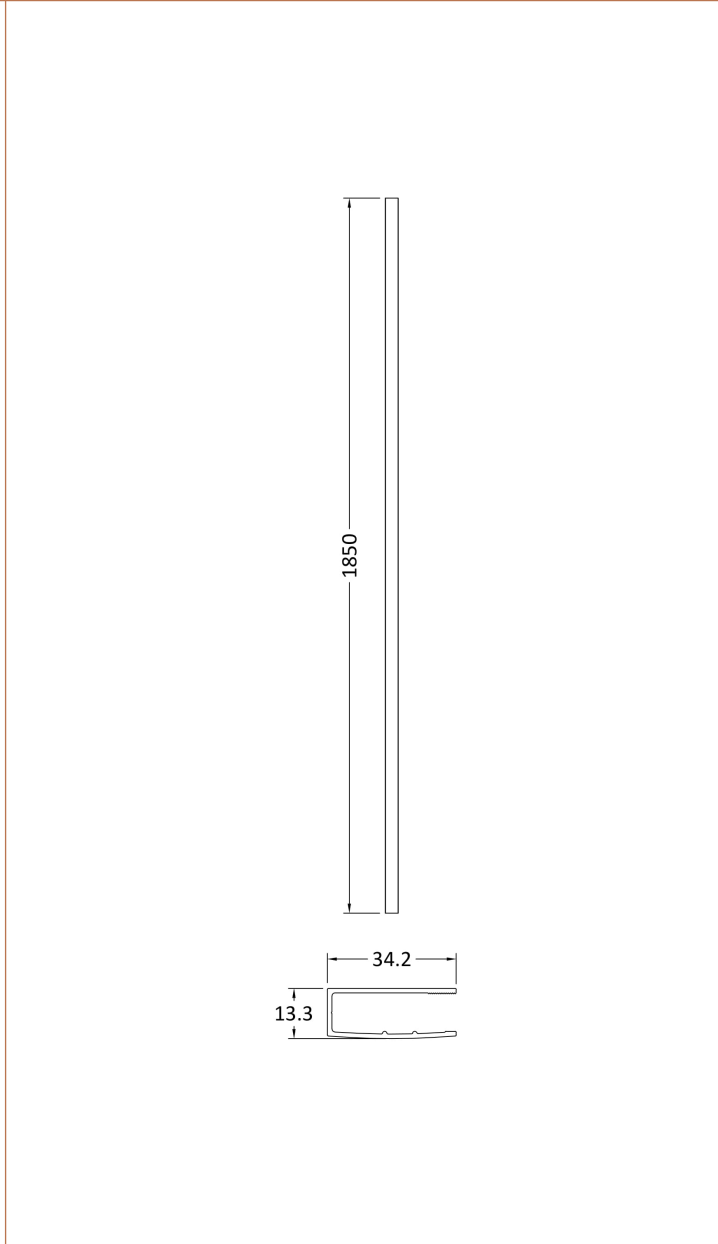

Outer Box Dimensions (If Applicable)

Height (mm):	
Width (mm):	
Depth (mm):	
Length (mm):	
Gross Weight (kg):	
Barcode:	5055275819036

Product Details

Country of Origin:	China
Fitting Instruction:	No
CE & UKCA:	Yes
Profile Material:	Aluminium
Profile Finish:	Chrome
Adjustments (mm):	875mm - 893mm
Entry Width (mm):	N/A
Swing In Dim (mm):	N/A
Swing Out Dim (mm):	N/A
Radius (mm):	Not Applicable
Glass Thickness (mm):	8
Easy Fit:	No
Easy Clean:	No
Handle Style:	Not Applicable
Handle Material:	Not Applicable
Enclosure Design:	Frameless
Wheel Type:	Not Applicable
Support Bar Included:	Support Bar Included
Extras:	None

Sales Code: FIX024

Description: Wetroom Screen Support Arm Black

Product Dimensions

Height (mm):	15
Width (mm):	150
Depth (mm):	1000
Nett Weight (kg):	0.67

Packaging Dimensions

Height (mm):	35
Width (mm):	160
Length (mm):	1020
Gross Weight (kg):	0.7

Packaging Data

Box Colour:	Brown Cardboard Box
Box Qty:	1
Label Size:	100 x 50
Label Colour:	White Label
Label Qty:	1

Outer Box Dimensions (If Applicable)

Height (mm):	
Width (mm):	
Depth (mm):	
Length (mm):	
Gross Weight (kg):	
Barcode:	5056211847342

Sales Code: WRSF009

Description: 1850 Wetroom Wall Channel Black

Product Dimensions

Height (mm):	1850
Width (mm):	
Depth (mm):	
Nett Weight (kg):	0.6

Packaging Dimensions

Height (mm):	400
Width (mm):	50
Length (mm):	1860
Gross Weight (kg):	0.6