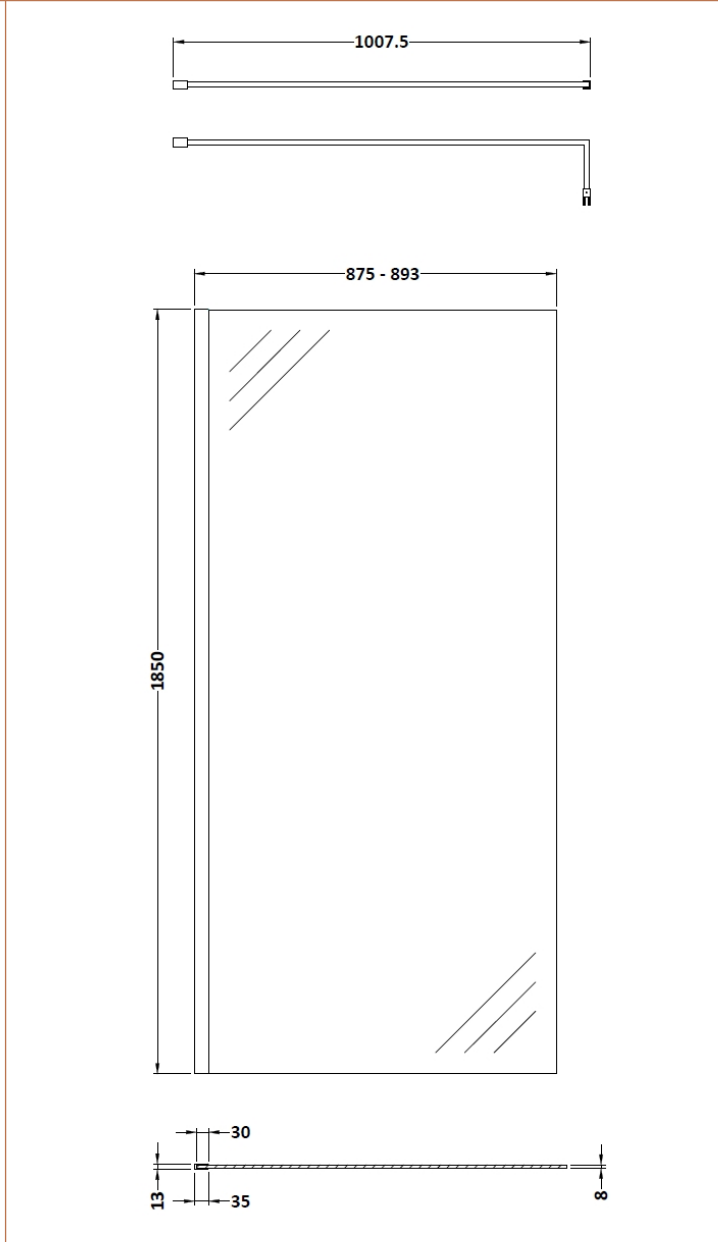

Sales Code: WRFBP1890

Description: Full Frame Wetroom Screen 1850X900x8mm

Packaging Details

Barcode: 5056462688480

Sales Code: WRSC090

Description: Wetroom Screen 900 X 1850 X 8mm

Product Dimensions

Height (mm):	1850
Width (mm):	900
Depth (mm):	14
Nett Weight (kg):	37.5

Packaging Dimensions

Height (mm):	65
Width (mm):	950
Length (mm):	1920
Gross Weight (kg):	38.2

Packaging Data

Box Colour:	Brown Cardboard Box - Printed
Box Qty:	1
Label Size:	100 x 50
Label Colour:	Not Applicable
Label Qty:	0

Outer Box Dimensions (If Applicable)

Height (mm):	
Width (mm):	
Depth (mm):	
Length (mm):	
Gross Weight (kg):	
Barcode:	5055275819036

Product Details

Country of Origin:	China
Fitting Instruction:	No
CE & UKCA:	Yes
Profile Material:	Aluminium
Profile Finish:	Chrome
Adjustments (mm):	875mm - 893mm
Entry Width (mm):	N/A
Swing In Dim (mm):	N/A
Swing Out Dim (mm):	N/A
Radius (mm):	Not Applicable
Glass Thickness (mm):	8
Easy Fit:	No
Easy Clean:	No
Handle Style:	Not Applicable
Handle Material:	Not Applicable
Enclosure Design:	Frameless
Wheel Type:	Not Applicable
Support Bar Included:	Support Bar Included
Extras:	None

Sales Code: FIX024

Description: Wetroom Screen Support Arm Black

Product Dimensions

Height (mm):	15
Width (mm):	150
Depth (mm):	1000
Nett Weight (kg):	0.67

Packaging Dimensions

Height (mm):	35
Width (mm):	160
Length (mm):	1020
Gross Weight (kg):	0.7