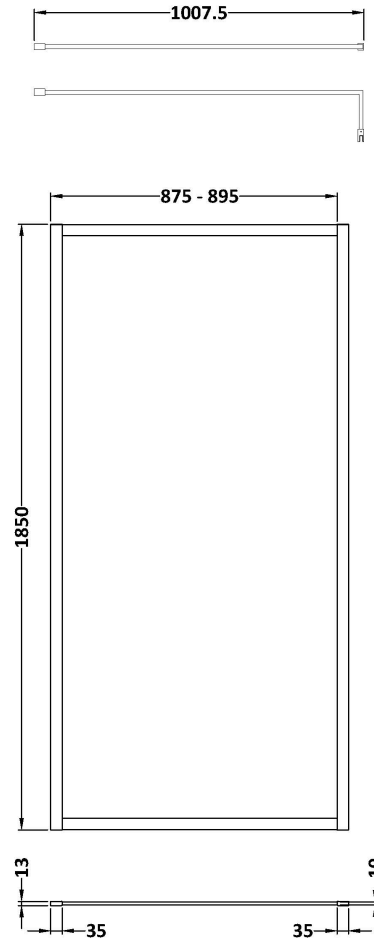

Sales Code: WRFBP1890

Description: Full Frame Wetroom Screen 1850X900x8mm

Packaging Details

Barcode: 5056462688480

Sales Code: WRSC090

Description: Wetroom Screen 900 X 1850 X 8mm

Product Dimensions

Height (mm):	1850
Width (mm):	900
Depth (mm):	14
Nett Weight (kg):	37.5

Packaging Dimensions

Height (mm):	65
Width (mm):	950
Length (mm):	1920
Gross Weight (kg):	38.2

Packaging Data

Box Colour:	Brown Cardboard Box - Printed
Box Qty:	1
Label Size:	100 x 50
Label Colour:	Not Applicable
Label Qty:	0

Outer Box Dimensions (If Applicable)

Height (mm):	
Width (mm):	
Depth (mm):	
Length (mm):	
Gross Weight (kg):	
Barcode:	5055275819036

Product Details

Country of Origin:	China
Fitting Instruction:	No
CE & UKCA:	Yes
Profile Material:	Aluminium
Profile Finish:	Chrome
Adjustments (mm):	875mm - 893mm
Entry Width (mm):	N/A
Swing In Dim (mm):	N/A
Swing Out Dim (mm):	N/A
Radius (mm):	Not Applicable
Glass Thickness (mm):	8
Easy Fit:	No
Easy Clean:	No
Handle Style:	Not Applicable
Handle Material:	Not Applicable
Enclosure Design:	Frameless
Wheel Type:	Not Applicable
Support Bar Included:	Support Bar Included
Extras:	None

Sales Code: FIX024

Description: Wetroom Screen Support Arm Black

Product Dimensions

Height (mm):	15
Width (mm):	150
Depth (mm):	1000
Nett Weight (kg):	0.67

Packaging Dimensions

Height (mm):	35
Width (mm):	160
Length (mm):	1020
Gross Weight (kg):	0.7