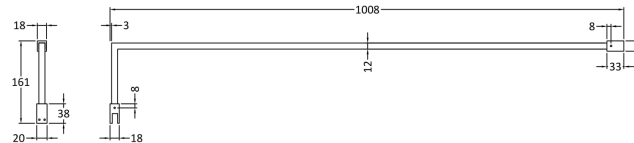

Outer Box Dimensions (If Applicable)

Height (mm):	
Width (mm):	
Depth (mm):	
Length (mm):	
Gross Weight (kg):	
Barcode:	5055275819036

Product Details

Country of Origin:	China
Fitting Instruction:	No
CE & UKCA:	Yes
Profile Material:	Aluminium
Profile Finish:	Chrome
Adjustments (mm):	875mm - 893mm
Entry Width (mm):	N/A
Swing In Dim (mm):	N/A
Swing Out Dim (mm):	N/A
Radius (mm):	Not Applicable
Glass Thickness (mm):	8
Easy Fit:	No
Easy Clean:	No
Handle Style:	Not Applicable
Handle Material:	Not Applicable
Enclosure Design:	Frameless
Wheel Type:	Not Applicable
Support Bar Included:	Support Bar Included
Extras:	None

Sales Code: FIX024

Description: Wetroom Screen Support Arm Black

Product Dimensions

Height (mm):	15
Width (mm):	150
Depth (mm):	1000
Nett Weight (kg):	0.67

Packaging Dimensions

Height (mm):	35
Width (mm):	160
Length (mm):	1020
Gross Weight (kg):	0.7

Packaging Data

Box Colour:	Brown Cardboard Box
Box Qty:	1
Label Size:	100 x 50
Label Colour:	White Label
Label Qty:	1

Outer Box Dimensions (If Applicable)

Height (mm):	
Width (mm):	
Depth (mm):	
Length (mm):	
Gross Weight (kg):	
Barcode:	5056211847342

Sales Code: WRSF004UF

Description: 1950mm Undrilled Flat Profile Black

OVERALL LENGTH 1950mm

Product Dimensions

Height (mm):	1950
Width (mm):	34
Depth (mm):	13
Nett Weight (kg):	1.01

Packaging Dimensions

Height (mm):	400
Width (mm):	50
Length (mm):	1970
Gross Weight (kg):	1.42