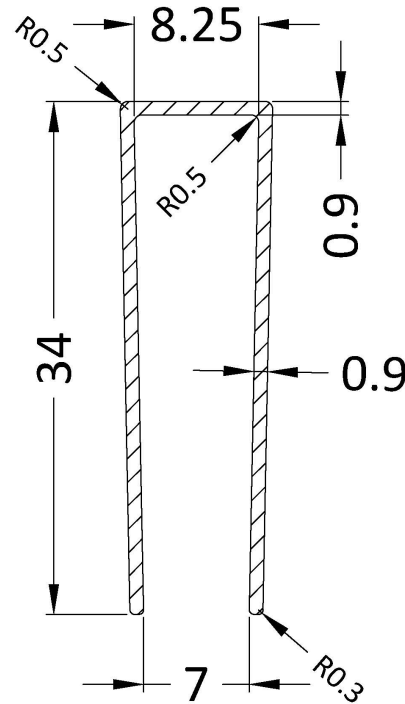

Outer Box Dimensions (If Applicable)

Height (mm):	
Width (mm):	
Depth (mm):	
Length (mm):	
Gross Weight (kg):	
Barcode:	5055275819036

Product Details

Country of Origin:	China
Fitting Instruction:	No
CE & UKCA:	Yes
Profile Material:	Aluminium
Profile Finish:	Chrome
Adjustments (mm):	875mm - 893mm
Entry Width (mm):	N/A
Swing In Dim (mm):	N/A
Swing Out Dim (mm):	N/A
Radius (mm):	Not Applicable
Glass Thickness (mm):	8
Easy Fit:	No
Easy Clean:	No
Handle Style:	Not Applicable
Handle Material:	Not Applicable
Enclosure Design:	Frameless
Wheel Type:	Not Applicable
Support Bar Included:	Support Bar Included
Extras:	None

Sales Code: WRSF009

Description: 1850 Wetroom Wall Channel Black

Product Dimensions

Height (mm):	1850
Width (mm):	
Depth (mm):	
Nett Weight (kg):	0.6

Packaging Dimensions

Height (mm):	400
Width (mm):	50
Length (mm):	1860
Gross Weight (kg):	0.6

Product Details

Country of Origin:	China
Fitting Instruction:	No
CE & UKCA:	N/A
Profile Material:	Aluminium
Profile Finish:	Matt Black
Adjustments (mm):	18mm
Entry Width (mm):	N/A
Swing In Dim (mm):	N/A
Swing Out Dim (mm):	N/A
Radius (mm):	Not Applicable
Glass Thickness (mm):	
Easy Fit:	Not Applicable
Easy Clean:	Not Applicable
Handle Style:	Not Applicable
Handle Material:	Not Applicable
Enclosure Design:	Not Applicable
Wheel Type:	Not Applicable
Support Bar Included:	Support Bar Not Included
Extras:	None

Sales Code: WRSF004UF

Description: 1950mm Undrilled Flat Profile Black

OVERALL LENGTH 1950mm

Product Dimensions

Height (mm):	1950
Width (mm):	34
Depth (mm):	13
Nett Weight (kg):	1.01

Packaging Dimensions

Height (mm):	400
Width (mm):	50
Length (mm):	1970
Gross Weight (kg):	1.42