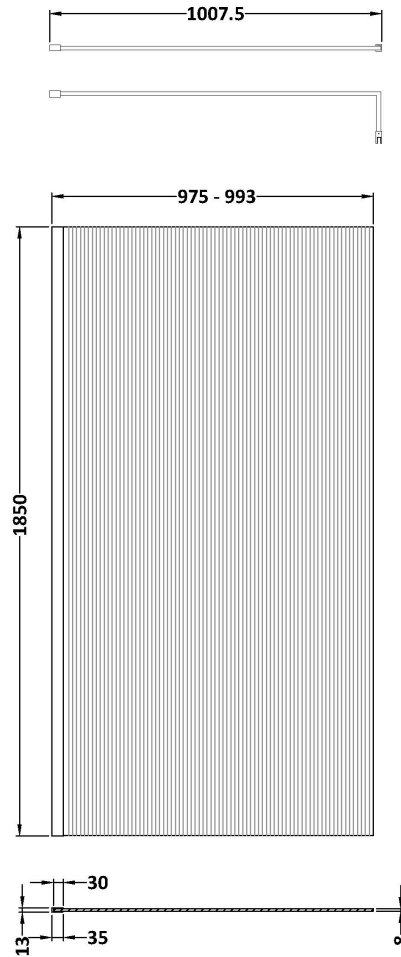

Sales Code: WRFL18510GM

Description: 1000X1850 Fluted Wetroom Screen Inc' Bar

Packaging Details

Barcode: 5056678485569

Sales Code: WRFL18510

Description: 1000X1850 Fluted Wetroom Screen Inc' Bar

Product Dimensions

Height (mm):	1850
Width (mm):	1000
Depth (mm):	13
Nett Weight (kg):	42.5

Packaging Dimensions

Height (mm):	65
Width (mm):	1045
Length (mm):	1920
Gross Weight (kg):	42.5

Packaging Data

Box Colour:	Brown Cardboard Box - Printed
Box Qty:	1
Label Size:	100 x 50
Label Colour:	Not Applicable
Label Qty:	0

Outer Box Dimensions (If Applicable)

Height (mm):	
Width (mm):	
Depth (mm):	
Length (mm):	
Gross Weight (kg):	
Barcode:	5056462661223

Product Details

Country of Origin:	China
Fitting Instruction:	No
CE & UKCA:	Yes
Profile Material:	Aluminium
Profile Finish:	Chrome
Adjustments (mm):	975mm - 993mm
Entry Width (mm):	N/A
Swing In Dim (mm):	N/A
Swing Out Dim (mm):	N/A
Radius (mm):	Not Applicable
Glass Thickness (mm):	8
Easy Fit:	No
Easy Clean:	No
Handle Style:	Not Applicable
Handle Material:	Not Applicable
Enclosure Design:	Fluted
Wheel Type:	Not Applicable
Support Bar Included:	Support Bar Included
Extras:	None

Sales Code: WRSF036

Description: 1850 Wetroom Wall Channel Pewter

Product Dimensions

Height (mm):	1850
Width (mm):	13
Depth (mm):	34
Nett Weight (kg):	0.6

Packaging Dimensions

Height (mm):	60
Width (mm):	185
Length (mm):	1860
Gross Weight (kg):	0.6