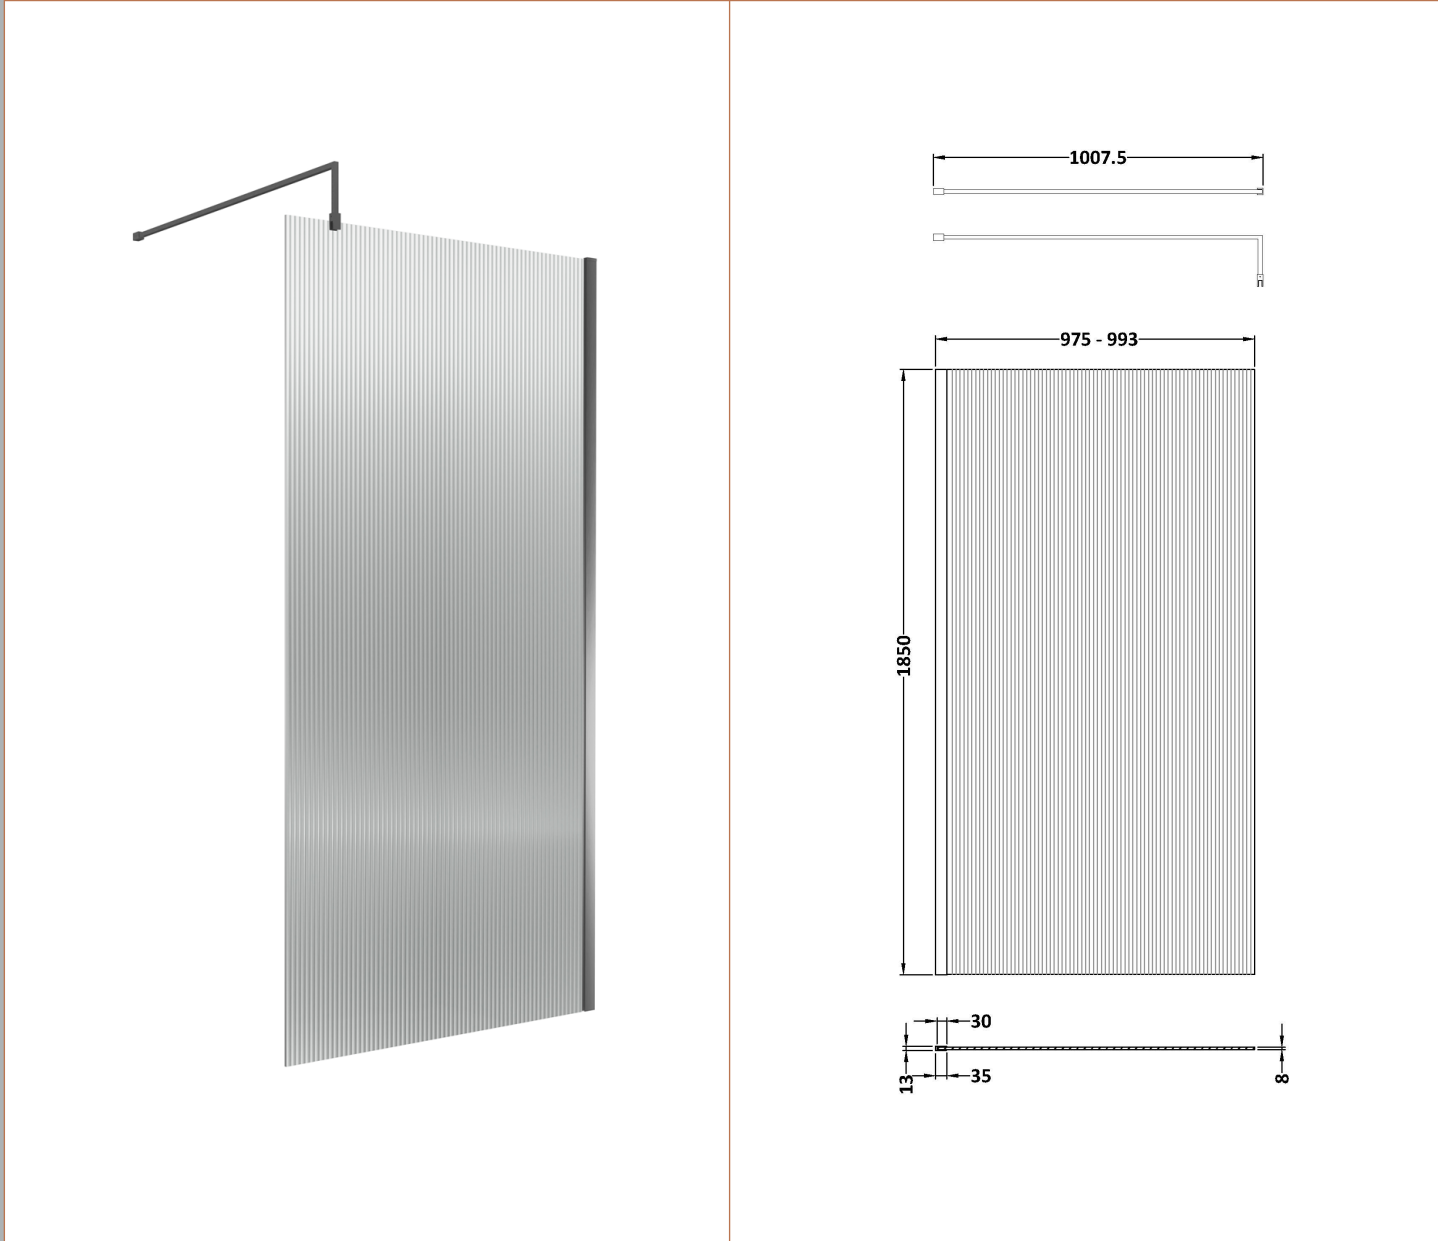

Sales Code: WRFL18510GM

Description: 1000X1850 Fluted Wetroom Screen Inc' Bar

Packaging Details

Barcode: 5056678485569

Sales Code: WRFL18510

Description: 1000X1850 Fluted Wetroom Screen Inc' Bar

Product Dimensions

Height (mm):	1850
Width (mm):	1000
Depth (mm):	13
Nett Weight (kg):	42.5

Packaging Dimensions

Height (mm):	65
Width (mm):	1045
Length (mm):	1920
Gross Weight (kg):	42.5

Packaging Data

Box Colour:	Brown Cardboard Box - Printed
Box Qty:	1
Label Size:	100 x 50
Label Colour:	Not Applicable
Label Qty:	0

Outer Box Dimensions (If Applicable)

Height (mm):	
Width (mm):	
Depth (mm):	
Length (mm):	
Gross Weight (kg):	
Barcode:	5056462661223

Product Details

Country of Origin:	China
Fitting Instruction:	No
CE & UKCA:	Yes
Profile Material:	Aluminium
Profile Finish:	Chrome
Adjustments (mm):	975mm - 993mm
Entry Width (mm):	N/A
Swing In Dim (mm):	N/A
Swing Out Dim (mm):	N/A
Radius (mm):	Not Applicable
Glass Thickness (mm):	8
Easy Fit:	No
Easy Clean:	No
Handle Style:	Not Applicable
Handle Material:	Not Applicable
Enclosure Design:	Fluted
Wheel Type:	Not Applicable
Support Bar Included:	Support Bar Included
Extras:	None

Sales Code: WRSF036

Description: 1850 Wetroom Wall Channel Pewter

Product Dimensions

Height (mm):	1850
Width (mm):	13
Depth (mm):	34
Nett Weight (kg):	0.6

Packaging Dimensions

Height (mm):	60
Width (mm):	185
Length (mm):	1860
Gross Weight (kg):	0.6