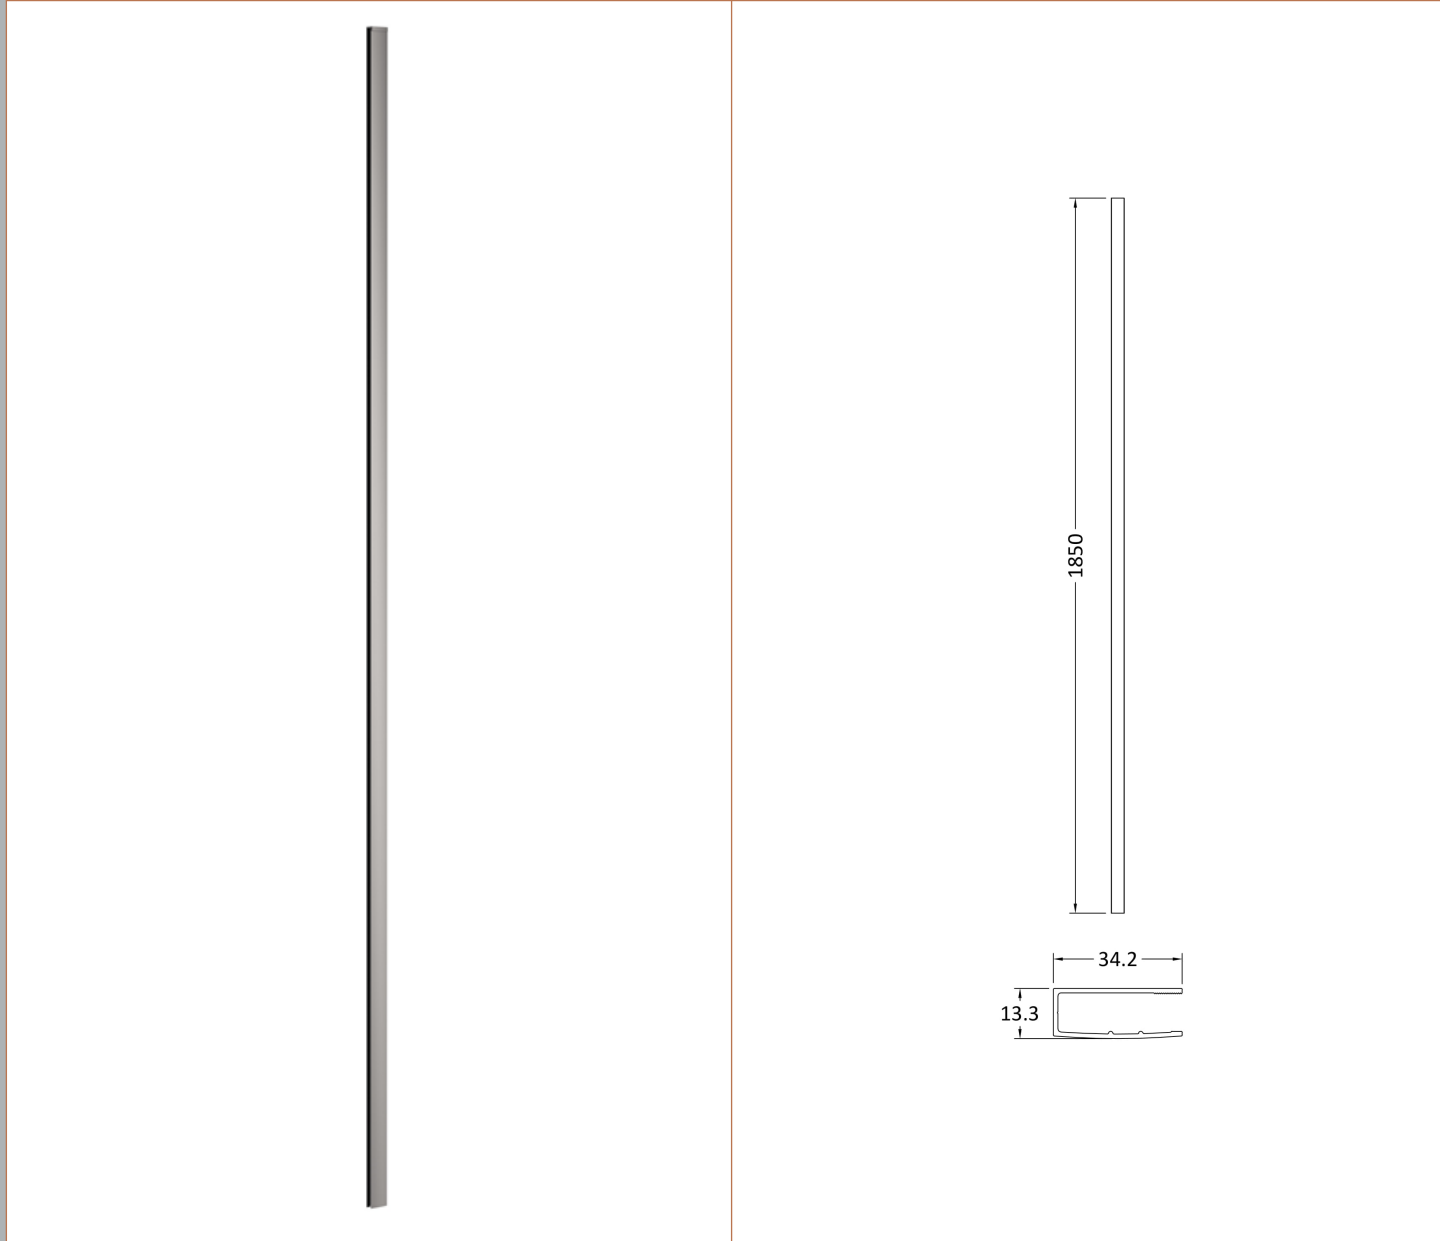

Height (mm):	1850
Width (mm):	1000
Depth (mm):	13
Nett Weight (kg):	42.5

Packaging Dimensions

Height (mm):	65
Width (mm):	1045
Length (mm):	1920
Gross Weight (kg):	42.5

Packaging Data

Box Colour:	Brown Cardboard Box - Printed
Box Qty:	1
Label Size:	100 x 50
Label Colour:	Not Applicable
Label Qty:	0

Outer Box Dimensions (If Applicable)

Height (mm):	
Width (mm):	
Depth (mm):	
Length (mm):	
Gross Weight (kg):	
Barcode:	5056462661223

Product Details

Country of Origin:	China
Fitting Instruction:	No
CE & UKCA:	Yes
Profile Material:	Aluminium
Profile Finish:	Chrome
Adjustments (mm):	975mm - 993mm
Entry Width (mm):	N/A
Swing In Dim (mm):	N/A
Swing Out Dim (mm):	N/A
Radius (mm):	Not Applicable
Glass Thickness (mm):	8
Easy Fit:	No
Easy Clean:	No
Handle Style:	Not Applicable
Handle Material:	Not Applicable
Enclosure Design:	Fluted
Wheel Type:	Not Applicable
Support Bar Included:	Support Bar Included
Extras:	None

Sales Code: WRSF036

Description: 1850 Wetroom Wall Channel Pewter

Product Dimensions

Height (mm):	1850
Width (mm):	13
Depth (mm):	34
Nett Weight (kg):	0.6

Packaging Dimensions

Height (mm):	60
Width (mm):	185
Length (mm):	1860
Gross Weight (kg):	0.6

Product Details

Country of Origin:	China
Fitting Instruction:	No
CE & UKCA:	N/A
Profile Material:	Aluminium
Profile Finish:	Brushed Pewter
Adjustments (mm):	18mm
Entry Width (mm):	N/A
Swing In Dim (mm):	N/A
Swing Out Dim (mm):	N/A
Radius (mm):	Not Applicable
Glass Thickness (mm):	
Easy Fit:	Not Applicable
Easy Clean:	Not Applicable
Handle Style:	Not Applicable
Handle Material:	Not Applicable
Enclosure Design:	Not Applicable
Wheel Type:	Not Applicable
Support Bar Included:	Support Bar Not Included
Extras:	None