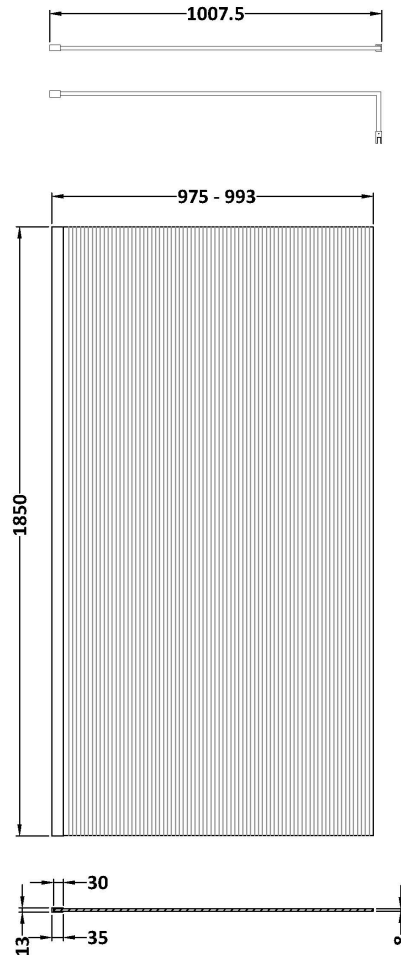

Sales Code: WRFL18510

Description: 1000X1850 Fluted Wetroom Screen Inc' Bar

Product Dimensions

Height (mm):	1850
Width (mm):	1000
Depth (mm):	14
Nett Weight (kg):	42.5

Packaging Dimensions

Height (mm):	65
Width (mm):	1045
Length (mm):	1920
Gross Weight (kg):	42.5

Packaging Data

Box Colour:	Brown Cardboard Box - Printed
Box Qty:	1
Label Size:	100 x 50
Label Colour:	Not Applicable
Label Qty:	0

Outer Box Dimensions (If Applicable)

Height (mm):	
Width (mm):	
Depth (mm):	
Length (mm):	
Gross Weight (kg):	
Barcode:	5056462661223

Product Details

Country of Origin:	China
Fitting Instruction:	No
CE Approval:	Yes
Profile Material:	Aluminium
Profile Finish:	Polished Chrome
Adjustments (mm):	975mm - 993mm
Entry Width (mm):	N/A
Swing In Dim (mm):	N/A
Swing Out Dim (mm):	N/A
Radius (mm):	Not Applicable
Glass Thickness (mm):	8
Easy Fit:	No
Easy Clean:	No
Handle Style:	Not Applicable
Handle Material:	Not Applicable
Enclosure Design:	Fluted
Wheel Type:	Not Applicable
Support Bar Included:	Support Bar Included
Extras:	None