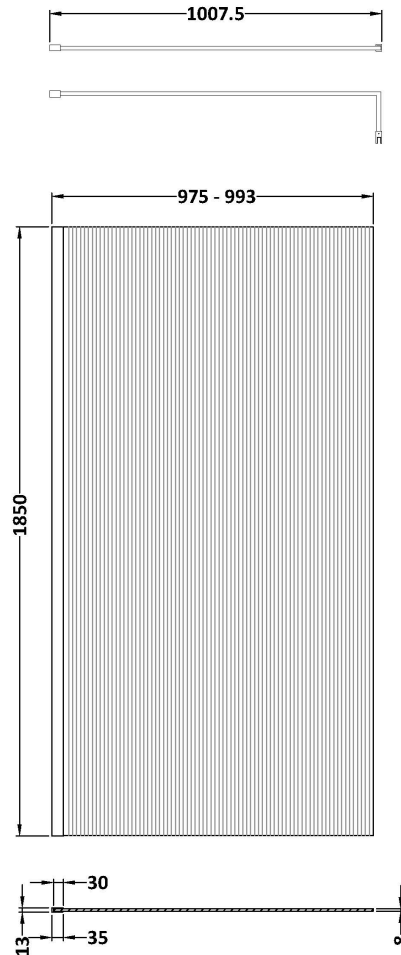

Sales Code: WRFL18510

Description: 1000X1850 Fluted Wetroom Screen Inc' Bar

**Product Dimensions**

Height (mm):	1850
Width (mm):	1000
Depth (mm):	14
Nett Weight (kg):	42.5

**Packaging Dimensions**

Height (mm):	65
Width (mm):	1045
Length (mm):	1920
Gross Weight (kg):	42.5

**Packaging Data**

Box Colour:	Brown Cardboard Box - Printed
Box Qty:	1
Label Size:	100 x 50
Label Colour:	Not Applicable
Label Qty:	0

**Outer Box Dimensions (If Applicable)**

Height (mm):	
Width (mm):	
Depth (mm):	
Length (mm):	
Gross Weight (kg):	
Barcode:	5056462661223

**Product Details**

Country of Origin:	China
Fitting Instruction:	No
CE & UKCA:	Yes
Profile Material:	Aluminium
Profile Finish:	Chrome
Adjustments (mm):	975mm - 993mm
Entry Width (mm):	N/A
Swing In Dim (mm):	N/A
Swing Out Dim (mm):	N/A
Radius (mm):	Not Applicable
Glass Thickness (mm):	8
Easy Fit:	No
Easy Clean:	No
Handle Style:	Not Applicable
Handle Material:	Not Applicable
Enclosure Design:	Fluted
Wheel Type:	Not Applicable
Support Bar Included:	Support Bar Included
Extras:	None