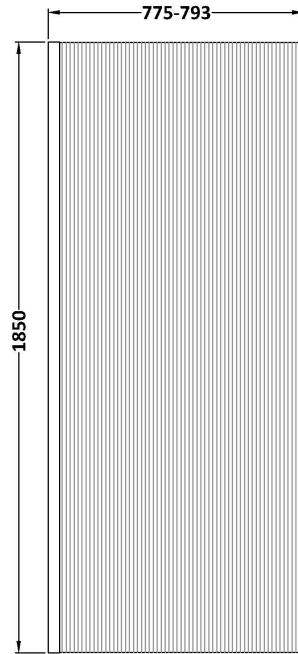

Sales Code: WRFL18580BB

Description: 800X1850 Fluted Wetroom Screen Inc' Bar

Packaging Details

Barcode: 5056462679662

Sales Code: WRFL18580

Description: 800X1850 Fluted Wetroom Screen Inc' Bar

Product Dimensions

Height (mm):	1850
Width (mm):	800
Depth (mm):	13
Nett Weight (kg):	34

Packaging Dimensions

Height (mm):	65
Width (mm):	850
Length (mm):	1920
Gross Weight (kg):	34

Packaging Data

Box Colour:	Brown Cardboard Box - Printed
Box Qty:	1
Label Size:	100 x 50
Label Colour:	Not Applicable
Label Qty:	0

Outer Box Dimensions (If Applicable)

Height (mm):	
Width (mm):	
Depth (mm):	
Length (mm):	
Gross Weight (kg):	
Barcode:	5056462661209

Product Details

Country of Origin:	China
Fitting Instruction:	No
CE & UKCA:	Yes
Profile Material:	Aluminium
Profile Finish:	Chrome
Adjustments (mm):	775mm - 793mm
Entry Width (mm):	N/A
Swing In Dim (mm):	N/A
Swing Out Dim (mm):	N/A
Radius (mm):	Not Applicable
Glass Thickness (mm):	8
Easy Fit:	No
Easy Clean:	No
Handle Style:	Not Applicable
Handle Material:	Not Applicable
Enclosure Design:	Fluted
Wheel Type:	Not Applicable
Support Bar Included:	Support Bar Included
Extras:	None

Sales Code: WRSF013

Description: 1850 Wetroom Wall Channel Brass

Product Dimensions

Height (mm):	1850
Width (mm):	
Depth (mm):	
Nett Weight (kg):	0.6

Packaging Dimensions

Height (mm):	400
Width (mm):	50
Length (mm):	1860
Gross Weight (kg):	0.6