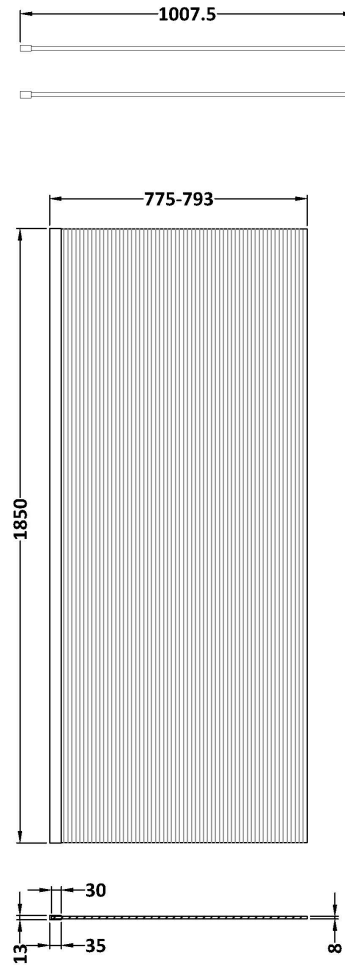

Sales Code: WRFL18580BB

Description: 800X1850 Fluted Wetroom Screen Inc' Bar

Packaging Details

Barcode: 5056462679662

Sales Code: WRFL18580

Description: 800X1850 Fluted Wetroom Screen Inc' Bar

Product Dimensions

Height (mm):	1850
Width (mm):	800
Depth (mm):	13
Nett Weight (kg):	34

Packaging Dimensions

Height (mm):	65
Width (mm):	850
Length (mm):	1920
Gross Weight (kg):	34

Packaging Data

Box Colour:	Brown Cardboard Box - Printed
Box Qty:	1
Label Size:	100 x 50
Label Colour:	Not Applicable
Label Qty:	0

Outer Box Dimensions (If Applicable)

Height (mm):	
Width (mm):	
Depth (mm):	
Length (mm):	
Gross Weight (kg):	
Barcode:	5056462661209

Product Details

Country of Origin:	China
Fitting Instruction:	No
CE & UKCA:	Yes
Profile Material:	Aluminium
Profile Finish:	Chrome
Adjustments (mm):	775mm - 793mm
Entry Width (mm):	N/A
Swing In Dim (mm):	N/A
Swing Out Dim (mm):	N/A
Radius (mm):	Not Applicable
Glass Thickness (mm):	8
Easy Fit:	No
Easy Clean:	No
Handle Style:	Not Applicable
Handle Material:	Not Applicable
Enclosure Design:	Fluted
Wheel Type:	Not Applicable
Support Bar Included:	Support Bar Included
Extras:	None

Sales Code: WRSF013

Description: 1850 Wetroom Wall Channel Brass

Product Dimensions

Height (mm):	1850
Width (mm):	
Depth (mm):	
Nett Weight (kg):	0.6

Packaging Dimensions

Height (mm):	400
Width (mm):	50
Length (mm):	1860
Gross Weight (kg):	0.6