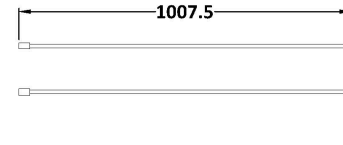

Sales Code: WRFL18580BB

Description: 800X1850 Fluted Wetroom Screen Inc' Bar

Packaging Details

Barcode: 5056462679662

Sales Code: WRFL18580

Description: 800X1850 Fluted Wetroom Screen Inc' Bar

Product Dimensions

Height (mm):	1850
Width (mm):	800
Depth (mm):	13
Nett Weight (kg):	34

Packaging Dimensions

Height (mm):	65
Width (mm):	850
Length (mm):	1920
Gross Weight (kg):	34

Packaging Data

Box Colour:	Brown Cardboard Box - Printed
Box Qty:	1
Label Size:	100 x 50
Label Colour:	Not Applicable
Label Qty:	0

Outer Box Dimensions (If Applicable)

Height (mm):	
Width (mm):	
Depth (mm):	
Length (mm):	
Gross Weight (kg):	
Barcode:	5056462661209

Product Details

Country of Origin:	China
Fitting Instruction:	No
CE & UKCA:	Yes
Profile Material:	Aluminium
Profile Finish:	Chrome
Adjustments (mm):	775mm - 793mm
Entry Width (mm):	N/A
Swing In Dim (mm):	N/A
Swing Out Dim (mm):	N/A
Radius (mm):	Not Applicable
Glass Thickness (mm):	8
Easy Fit:	No
Easy Clean:	No
Handle Style:	Not Applicable
Handle Material:	Not Applicable
Enclosure Design:	Fluted
Wheel Type:	Not Applicable
Support Bar Included:	Support Bar Included
Extras:	None

Sales Code: WRSF013

Description: 1850 Wetroom Wall Channel Brass

Product Dimensions

Height (mm):	1850
Width (mm):	
Depth (mm):	
Nett Weight (kg):	0.6

Packaging Dimensions

Height (mm):	400
Width (mm):	50
Length (mm):	1860
Gross Weight (kg):	0.6