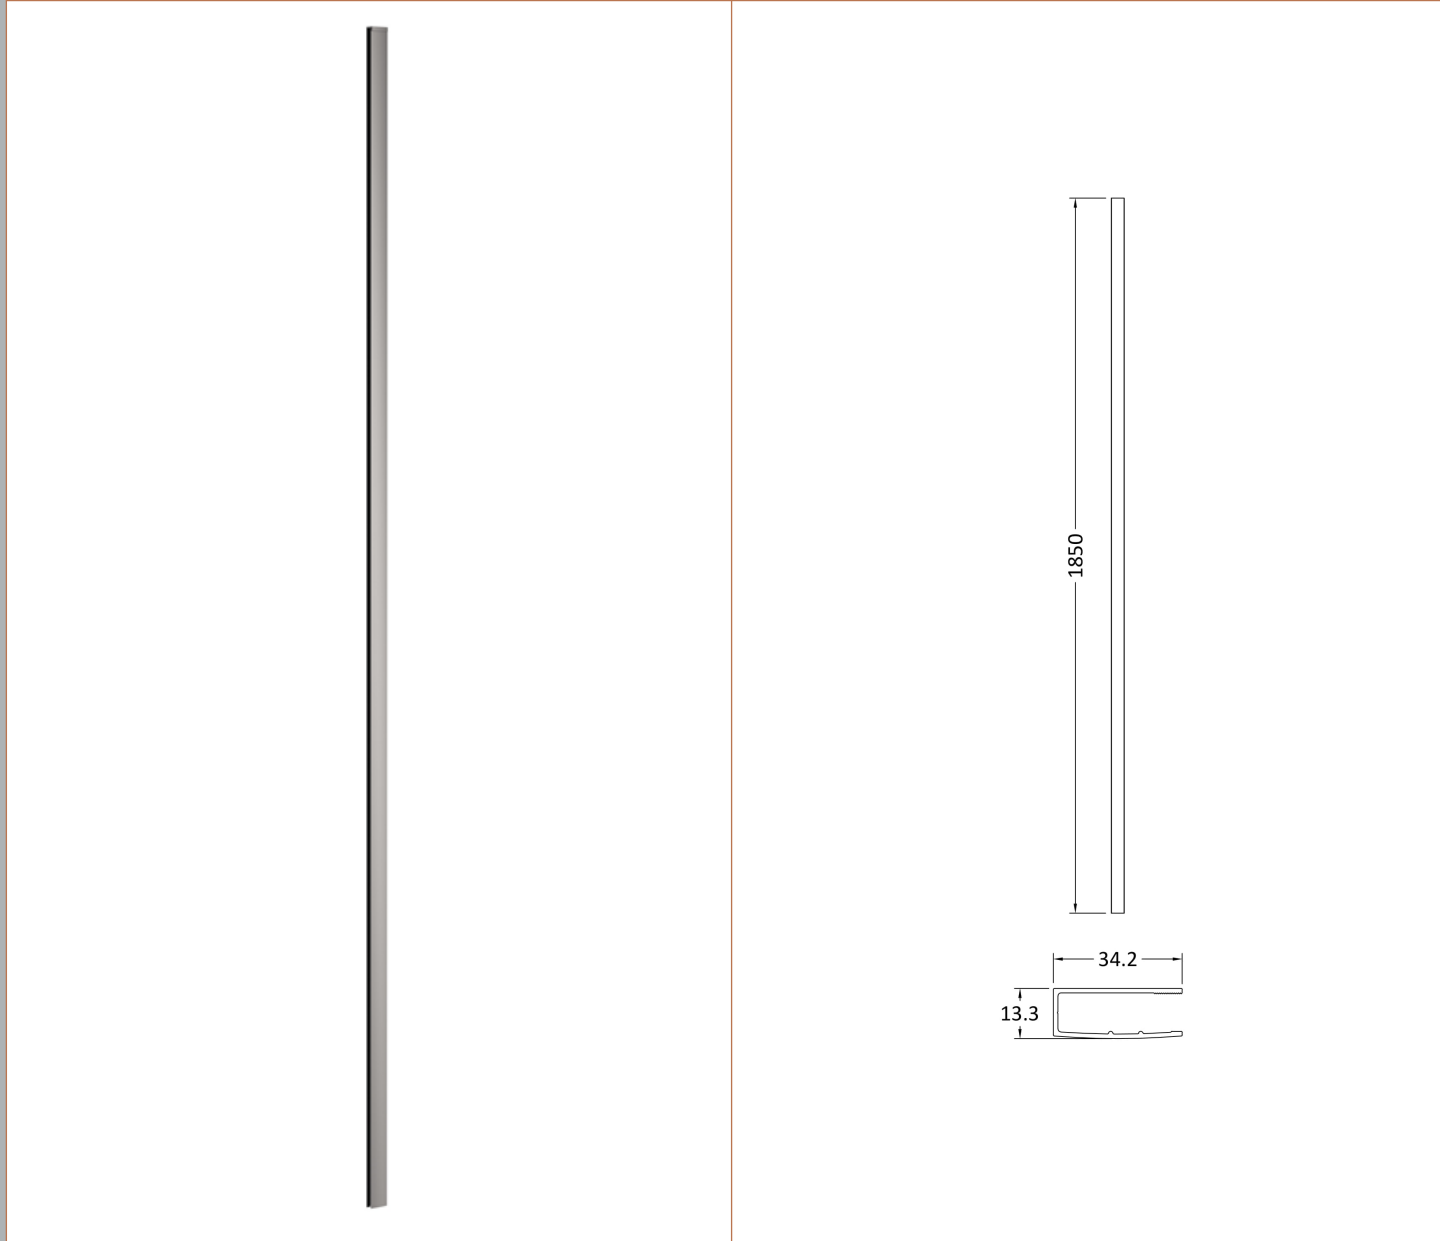

Height (mm):	1850
Width (mm):	800
Depth (mm):	13
Nett Weight (kg):	34

Packaging Dimensions

Height (mm):	65
Width (mm):	850
Length (mm):	1920
Gross Weight (kg):	34

Packaging Data

Box Colour:	Brown Cardboard Box - Printed
Box Qty:	1
Label Size:	100 x 50
Label Colour:	Not Applicable
Label Qty:	0

Outer Box Dimensions (If Applicable)

Height (mm):	
Width (mm):	
Depth (mm):	
Length (mm):	
Gross Weight (kg):	
Barcode:	5056462661209

Product Details

Country of Origin:	China
Fitting Instruction:	No
CE & UKCA:	Yes
Profile Material:	Aluminium
Profile Finish:	Chrome
Adjustments (mm):	775mm - 793mm
Entry Width (mm):	N/A
Swing In Dim (mm):	N/A
Swing Out Dim (mm):	N/A
Radius (mm):	Not Applicable
Glass Thickness (mm):	8
Easy Fit:	No
Easy Clean:	No
Handle Style:	Not Applicable
Handle Material:	Not Applicable
Enclosure Design:	Fluted
Wheel Type:	Not Applicable
Support Bar Included:	Support Bar Included
Extras:	None

Sales Code: WRSF036

Description: 1850 Wetroom Wall Channel Pewter

Product Dimensions

Height (mm):	1850
Width (mm):	13
Depth (mm):	34
Nett Weight (kg):	0.6

Packaging Dimensions

Height (mm):	60
Width (mm):	185
Length (mm):	1860
Gross Weight (kg):	0.6

Product Details

Country of Origin:	China
Fitting Instruction:	No
CE & UKCA:	N/A
Profile Material:	Aluminium
Profile Finish:	Brushed Pewter
Adjustments (mm):	18mm
Entry Width (mm):	N/A
Swing In Dim (mm):	N/A
Swing Out Dim (mm):	N/A
Radius (mm):	Not Applicable
Glass Thickness (mm):	
Easy Fit:	Not Applicable
Easy Clean:	Not Applicable
Handle Style:	Not Applicable
Handle Material:	Not Applicable
Enclosure Design:	Not Applicable
Wheel Type:	Not Applicable
Support Bar Included:	Support Bar Not Included
Extras:	None