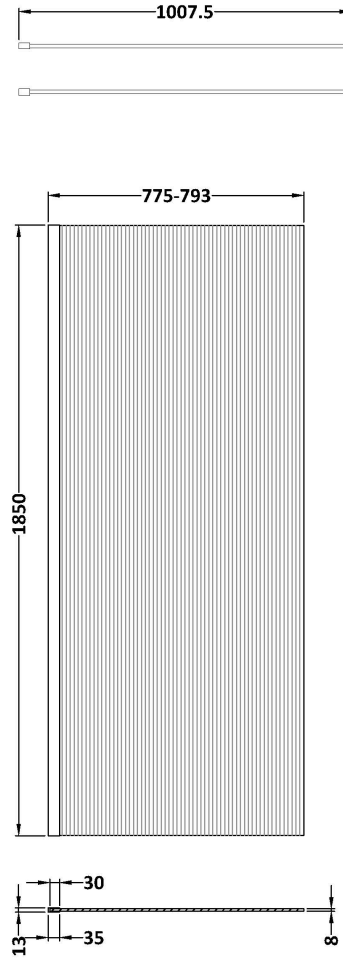

Sales Code: WRFL18580GM

Description: 800X1850 Fluted Wetroom Screen Inc' Bar

Packaging Details

Barcode: 5056678485545

Sales Code: WRFL18580

Description: 800X1850 Fluted Wetroom Screen Inc' Bar

Product Dimensions

Height (mm):	1850
Width (mm):	800
Depth (mm):	13
Nett Weight (kg):	34

Packaging Dimensions

Height (mm):	65
Width (mm):	850
Length (mm):	1920
Gross Weight (kg):	34

Packaging Data

Box Colour:	Brown Cardboard Box - Printed
Box Qty:	1
Label Size:	100 x 50
Label Colour:	Not Applicable
Label Qty:	0

Outer Box Dimensions (If Applicable)

Height (mm):	
Width (mm):	
Depth (mm):	
Length (mm):	
Gross Weight (kg):	
Barcode:	5056462661209

Product Details

Country of Origin:	China
Fitting Instruction:	No
CE & UKCA:	Yes
Profile Material:	Aluminium
Profile Finish:	Chrome
Adjustments (mm):	775mm - 793mm
Entry Width (mm):	N/A
Swing In Dim (mm):	N/A
Swing Out Dim (mm):	N/A
Radius (mm):	Not Applicable
Glass Thickness (mm):	8
Easy Fit:	No
Easy Clean:	No
Handle Style:	Not Applicable
Handle Material:	Not Applicable
Enclosure Design:	Fluted
Wheel Type:	Not Applicable
Support Bar Included:	Support Bar Included
Extras:	None

Sales Code: WRSF036

Description: 1850 Wetroom Wall Channel Pewter

Product Dimensions

Height (mm):	1850
Width (mm):	13
Depth (mm):	34
Nett Weight (kg):	0.6

Packaging Dimensions

Height (mm):	60
Width (mm):	185
Length (mm):	1860
Gross Weight (kg):	0.6