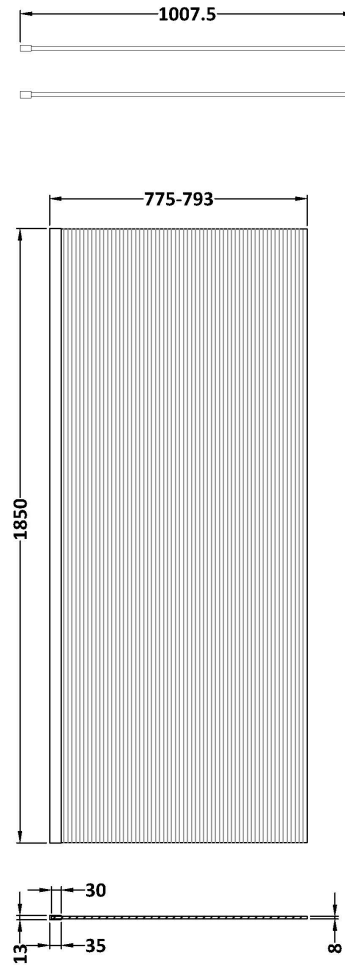

Sales Code: WRFL18580GM

Description: 800X1850 Fluted Wetroom Screen Inc' Bar

Packaging Details

Barcode: 5056678485545

Sales Code: WRFL18580

Description: 800X1850 Fluted Wetroom Screen Inc' Bar

Product Dimensions

Height (mm):	1850
Width (mm):	800
Depth (mm):	13
Nett Weight (kg):	34

Packaging Dimensions

Height (mm):	65
Width (mm):	850
Length (mm):	1920
Gross Weight (kg):	34

Packaging Data

Box Colour:	Brown Cardboard Box - Printed
Box Qty:	1
Label Size:	100 x 50
Label Colour:	Not Applicable
Label Qty:	0

Outer Box Dimensions (If Applicable)

Height (mm):	
Width (mm):	
Depth (mm):	
Length (mm):	
Gross Weight (kg):	
Barcode:	5056462661209

Product Details

Country of Origin:	China
Fitting Instruction:	No
CE & UKCA:	Yes
Profile Material:	Aluminium
Profile Finish:	Chrome
Adjustments (mm):	775mm - 793mm
Entry Width (mm):	N/A
Swing In Dim (mm):	N/A
Swing Out Dim (mm):	N/A
Radius (mm):	Not Applicable
Glass Thickness (mm):	8
Easy Fit:	No
Easy Clean:	No
Handle Style:	Not Applicable
Handle Material:	Not Applicable
Enclosure Design:	Fluted
Wheel Type:	Not Applicable
Support Bar Included:	Support Bar Included
Extras:	None

Sales Code: WRSF036

Description: 1850 Wetroom Wall Channel Pewter

Product Dimensions

Height (mm):	1850
Width (mm):	13
Depth (mm):	34
Nett Weight (kg):	0.6

Packaging Dimensions

Height (mm):	60
Width (mm):	185
Length (mm):	1860
Gross Weight (kg):	0.6