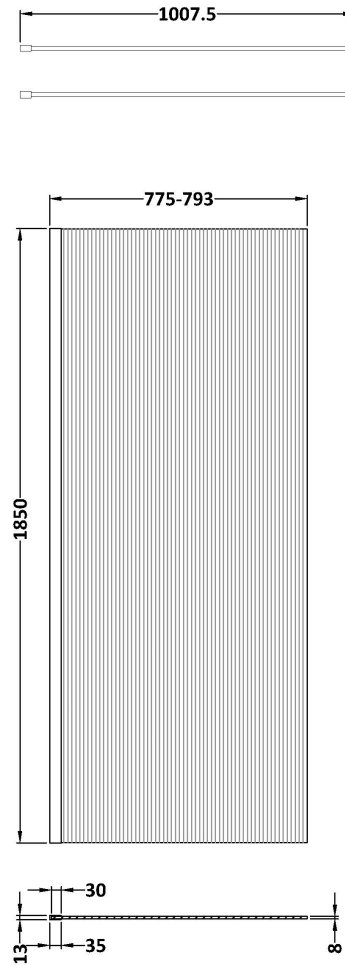

Sales Code: WRFL18580

Description: 800X1850 Fluted Wetroom Screen Inc' Bar

Product Dimensions

Height (mm):	1850
Width (mm):	800
Depth (mm):	14
Nett Weight (kg):	34

Packaging Dimensions

Height (mm):	60
Width (mm):	850
Length (mm):	1920
Gross Weight (kg):	34

Packaging Data

Box Colour:	Brown Cardboard Box - Printed
Box Qty:	1
Label Size:	100 x 50
Label Colour:	Not Applicable
Label Qty:	0

Outer Box Dimensions (If Applicable)

Height (mm):	
Width (mm):	
Depth (mm):	
Length (mm):	
Gross Weight (kg):	
Barcode:	5056462661209

Product Details

Country of Origin:	China
Fitting Instruction:	No
CE Approval:	Yes
Profile Material:	Aluminium
Profile Finish:	Polished Chrome
Adjustments (mm):	775mm - 793mm
Entry Width (mm):	N/A
Swing In Dim (mm):	N/A
Swing Out Dim (mm):	N/A
Radius (mm):	Not Applicable
Glass Thickness (mm):	8
Easy Fit:	No
Easy Clean:	No
Handle Style:	Not Applicable
Handle Material:	Not Applicable
Enclosure Design:	Fluted
Wheel Type:	Not Applicable
Support Bar Included:	Support Bar Included
Extras:	None