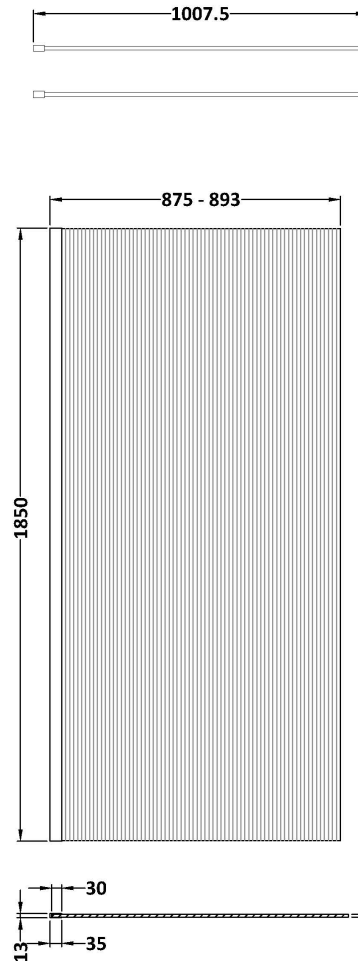

### Packaging Details

Barcode: 5056678485552

Sales Code: WRFL18590

Description: 900X1850 Fluted Wetroom Screen Inc' Bar

**Product Dimensions**

Height (mm):	1850
Width (mm):	900
Depth (mm):	13
Nett Weight (kg):	37.5

**Packaging Dimensions**

Height (mm):	65
Width (mm):	950
Length (mm):	1920
Gross Weight (kg):	38.2

**Packaging Data**

Box Colour:	Brown Cardboard Box - Printed
Box Qty:	1
Label Size:	100 x 50
Label Colour:	Not Applicable
Label Qty:	0

**Outer Box Dimensions (If Applicable)**

Height (mm):	
Width (mm):	
Depth (mm):	
Length (mm):	
Gross Weight (kg):	
Barcode:	5056462661216

**Product Details**

Country of Origin:	China
Fitting Instruction:	No
CE & UKCA:	Yes
Profile Material:	Aluminium
Profile Finish:	Chrome
Adjustments (mm):	875mm - 893mm
Entry Width (mm):	N/A
Swing In Dim (mm):	N/A
Swing Out Dim (mm):	N/A
Radius (mm):	Not Applicable
Glass Thickness (mm):	8
Easy Fit:	No
Easy Clean:	No
Handle Style:	Not Applicable
Handle Material:	Not Applicable
Enclosure Design:	Fluted
Wheel Type:	Not Applicable
Support Bar Included:	Support Bar Included
Extras:	None

### Product Dimensions

Height (mm):	18
Width (mm):	161
Depth (mm):	1008
Nett Weight (kg):	0.67