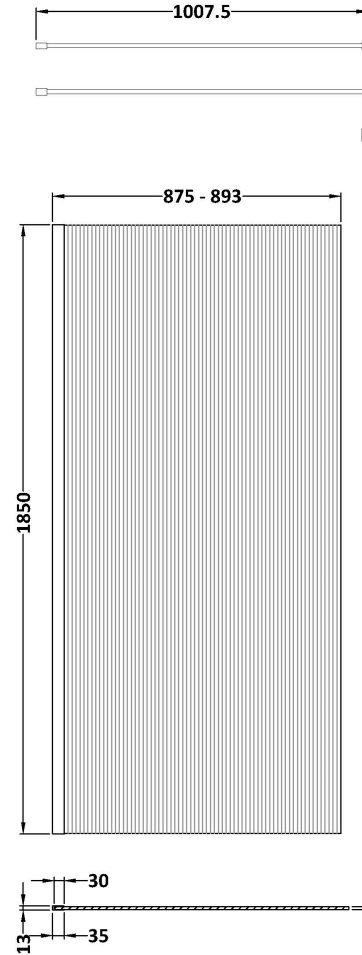

### Packaging Details

Barcode: 5056678485552

Sales Code: WRFL18590

Description: 900X1850 Fluted Wetroom Screen Inc' Bar

**Product Dimensions**

Height (mm):	1850
Width (mm):	900
Depth (mm):	13
Nett Weight (kg):	37.5

**Packaging Dimensions**

Height (mm):	65
Width (mm):	950
Length (mm):	1920
Gross Weight (kg):	38.2

**Packaging Data**

Box Colour:	Brown Cardboard Box - Printed
Box Qty:	1
Label Size:	100 x 50
Label Colour:	Not Applicable
Label Qty:	0

**Outer Box Dimensions (If Applicable)**

Height (mm):	
Width (mm):	
Depth (mm):	
Length (mm):	
Gross Weight (kg):	
Barcode:	5056462661216

**Product Details**

Country of Origin:	China
Fitting Instruction:	No
CE & UKCA:	Yes
Profile Material:	Aluminium
Profile Finish:	Chrome
Adjustments (mm):	875mm - 893mm
Entry Width (mm):	N/A
Swing In Dim (mm):	N/A
Swing Out Dim (mm):	N/A
Radius (mm):	Not Applicable
Glass Thickness (mm):	8
Easy Fit:	No
Easy Clean:	No
Handle Style:	Not Applicable
Handle Material:	Not Applicable
Enclosure Design:	Fluted
Wheel Type:	Not Applicable
Support Bar Included:	Support Bar Included
Extras:	None

### Product Dimensions

Height (mm):	18
Width (mm):	161
Depth (mm):	1008
Nett Weight (kg):	0.67