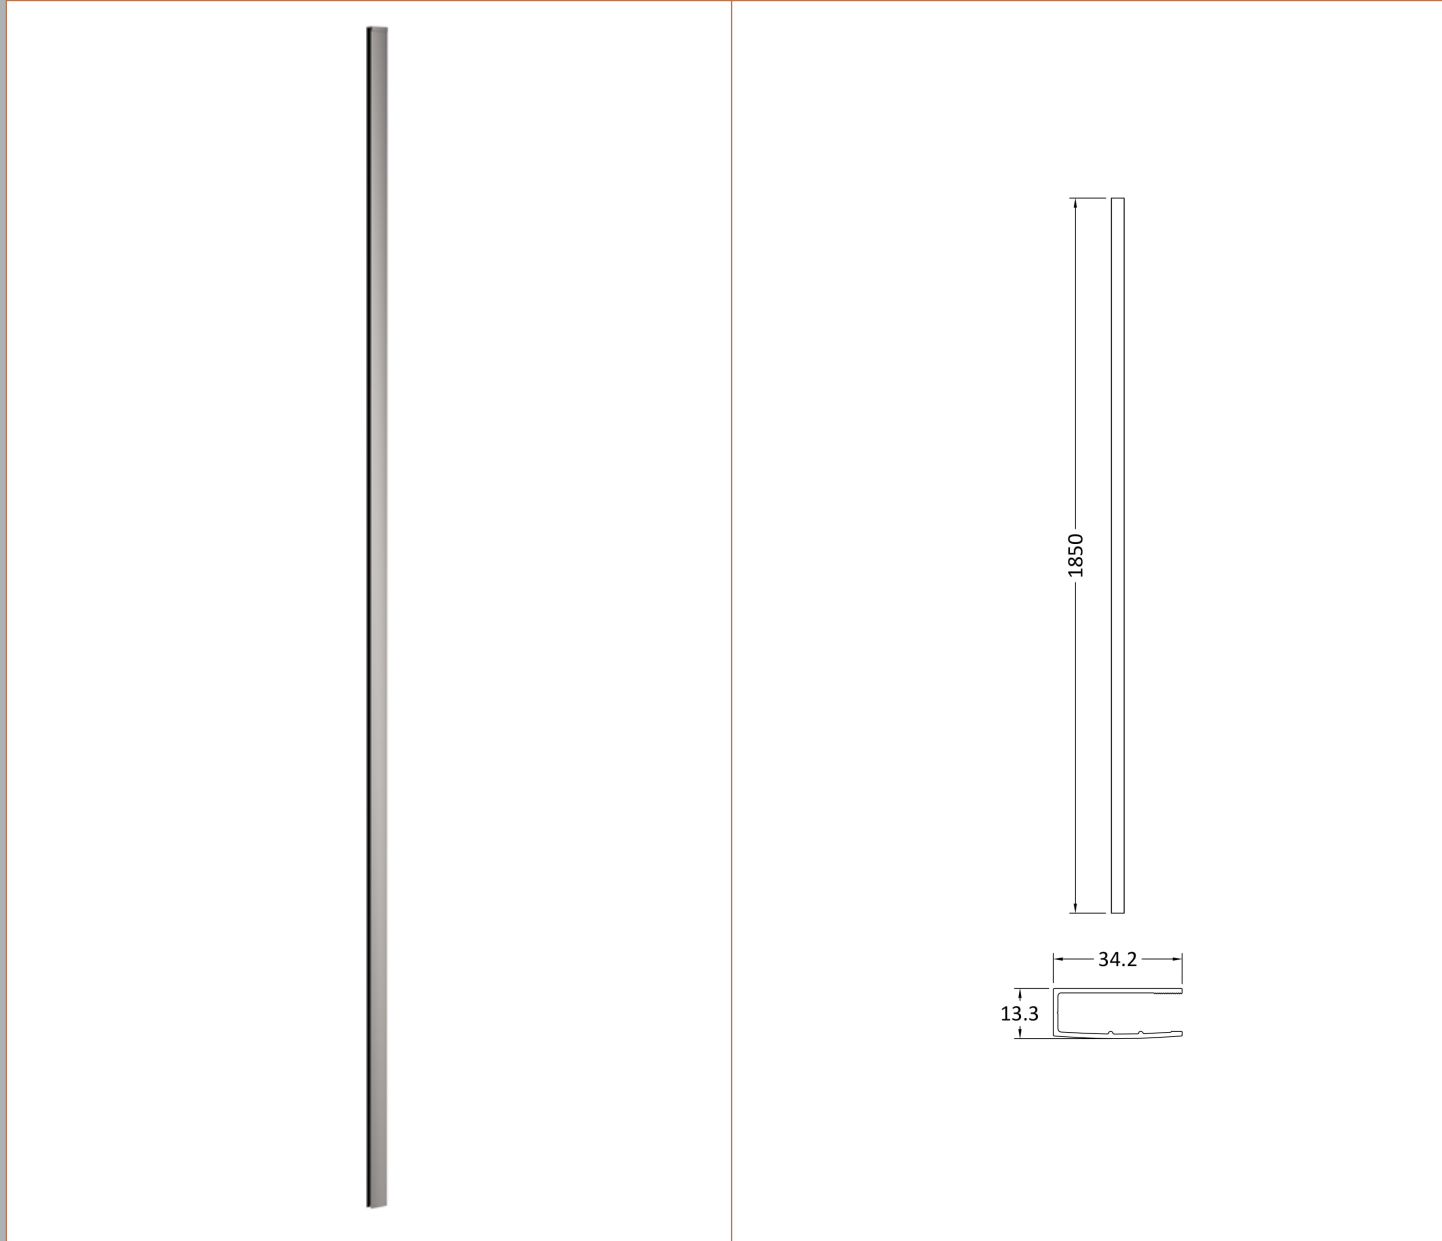

### Packaging Details

Barcode: 5056678485552

Sales Code: WRFL18590

Description: 900X1850 Fluted Wetroom Screen Inc' Bar

**Product Dimensions**

Height (mm):	1850
Width (mm):	900
Depth (mm):	13
Nett Weight (kg):	37.5

**Outer Box Dimensions (If Applicable)**

Height (mm):	
Width (mm):	
Depth (mm):	
Length (mm):	
Gross Weight (kg):	
Barcode:	5056462661216

**Product Details**

Country of Origin:	China
Fitting Instruction:	No
CE & UKCA:	Yes
Profile Material:	Aluminium
Profile Finish:	Chrome
Adjustments (mm):	875mm - 893mm
Entry Width (mm):	N/A
Swing In Dim (mm):	N/A
Swing Out Dim (mm):	N/A
Radius (mm):	Not Applicable
Glass Thickness (mm):	8
Easy Fit:	No
Easy Clean:	No
Handle Style:	Not Applicable
Handle Material:	Not Applicable
Enclosure Design:	Fluted
Wheel Type:	Not Applicable
Support Bar Included:	Support Bar Included
Extras:	None

Sales Code: WRSF036

Description: 1850 Wetroom Wall Channel Pewter

**Product Dimensions**

Height (mm):	1850
Width (mm):	13
Depth (mm):	34
Nett Weight (kg):	0.6

**Packaging Dimensions**

Height (mm):	60
Width (mm):	185
Length (mm):	1860
Gross Weight (kg):	0.6

### Product Dimensions

Height (mm):	18
Width (mm):	161
Depth (mm):	1008
Nett Weight (kg):	0.67