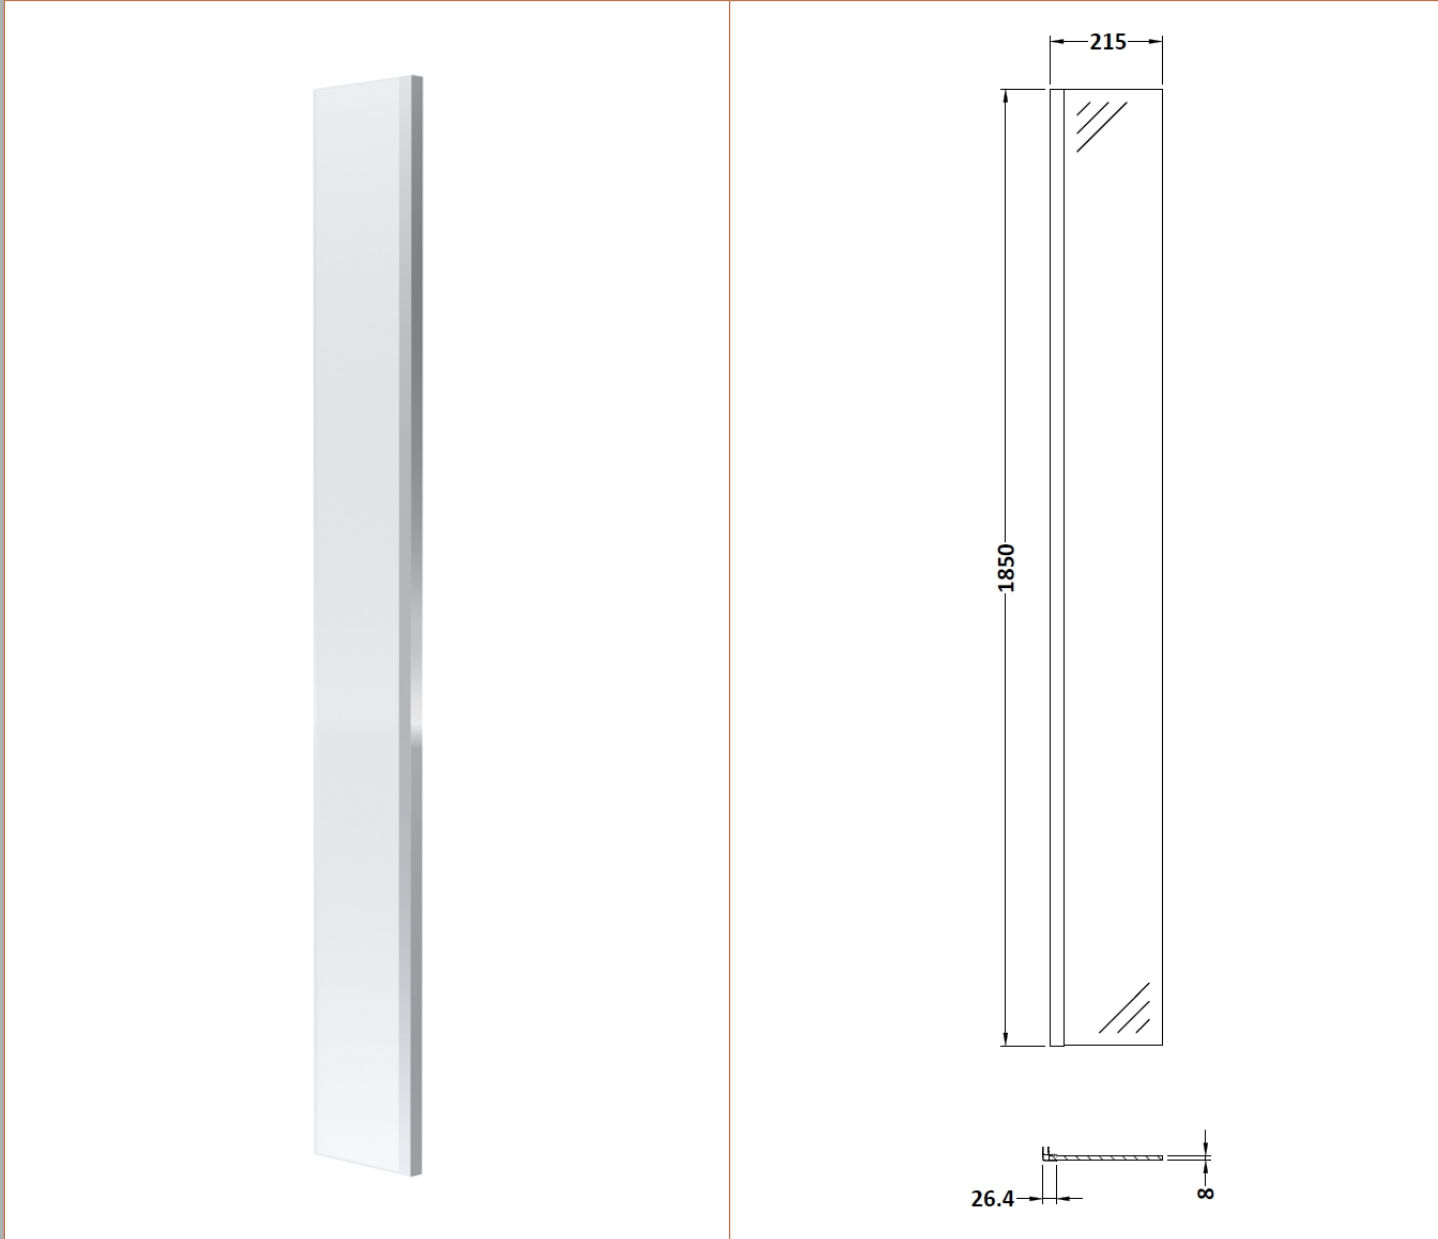

Sales Code: WRS025

Description: Wetroom Screen Return 1850mmx215mm

Product Dimensions

Height (mm):	1850
Width (mm):	215
Depth (mm):	28
Nett Weight (kg):	8.77

Packaging Dimensions

Height (mm):	55
Width (mm):	280
Length (mm):	1920
Gross Weight (kg):	8.77

Packaging Data

Box Colour:	Brown Cardboard Box - Printed
Box Qty:	1
Label Size:	100 x 50
Label Colour:	Not Applicable
Label Qty:	0

Outer Box Dimensions (If Applicable)

Height (mm):	
Width (mm):	
Depth (mm):	
Length (mm):	
Gross Weight (kg):	
Barcode:	5055369001774

Product Details

Country of Origin:	China
Fitting Instruction:	No
CE & UKCA:	Yes
Profile Material:	Aluminium
Profile Finish:	Chrome
Adjustments (mm):	N/A
Entry Width (mm):	N/A
Swing In Dim (mm):	N/A
Swing Out Dim (mm):	N/A
Radius (mm):	Not Applicable
Glass Thickness (mm):	8
Easy Fit:	No
Easy Clean:	No
Handle Style:	Not Applicable
Handle Material:	Not Applicable
Enclosure Design:	Frameless
Wheel Type:	Not Applicable
Support Bar Included:	Support Bar Not Included
Extras:	None