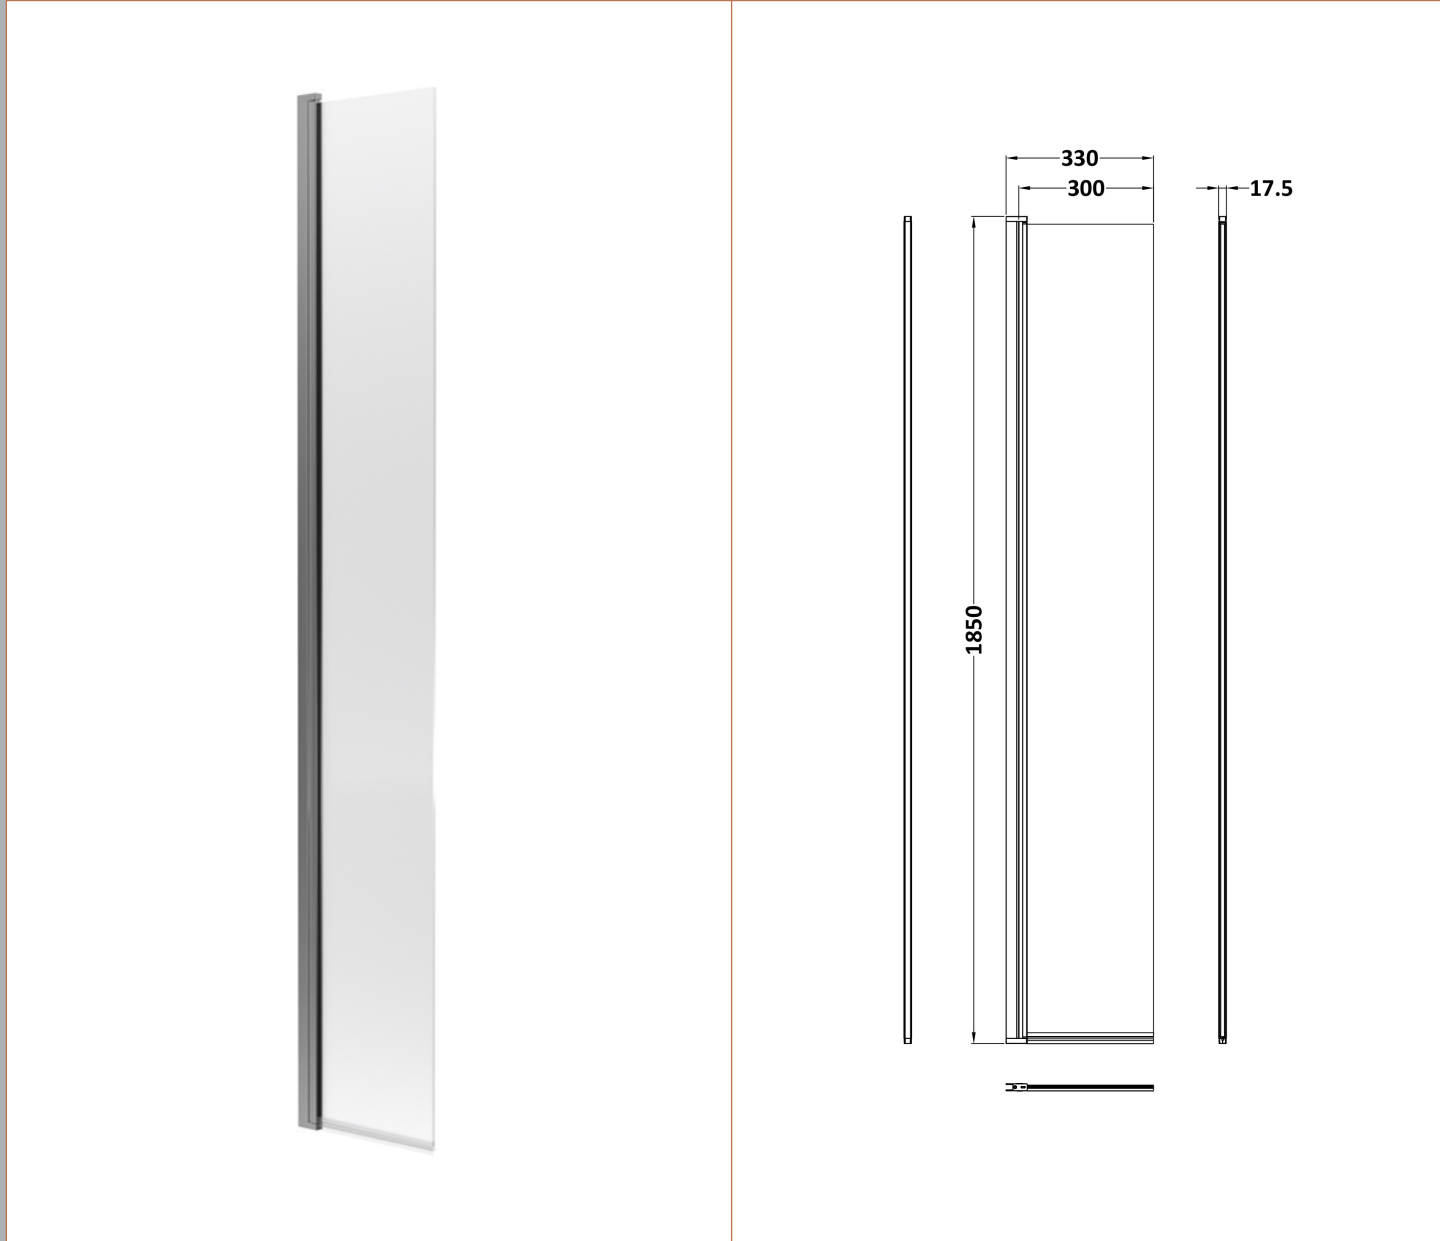

**Sales Code:** WRS030GMHC

**Description:** 1850 X 300 X 8mm Hinged Return Screen

**Product Dimensions**

Height (mm):	1850
Width (mm):	330
Depth (mm):	17
Nett Weight (kg):	13

**Packaging Dimensions**

Height (mm):	55
Width (mm):	400
Length (mm):	1875
Gross Weight (kg):	13.5

**Packaging Data**

Box Colour:	Brown Cardboard Box - Printed
Box Qty:	1
Label Size:	100 x 50
Label Colour:	Not Applicable
Label Qty:	0

**Outer Box Dimensions (If Applicable)**

Height (mm):	
Width (mm):	
Depth (mm):	
Length (mm):	
Gross Weight (kg):	
Barcode:	5056678460344

**Product Details**

Country of Origin:	China
Fitting Instruction:	No
CE & UKCA:	Yes
Profile Material:	Aluminium
Profile Finish:	Brushed Pewter
Adjustments (mm):	N/A
Entry Width (mm):	N/A
Swing In Dim (mm):	N/A
Swing Out Dim (mm):	N/A
Radius (mm):	Not Applicable
Glass Thickness (mm):	8
Easy Fit:	No
Easy Clean:	No
Handle Style:	Not Applicable
Handle Material:	Not Applicable
Enclosure Design:	Frameless
Wheel Type:	Not Applicable
Support Bar Included:	Support Bar Included
Extras:	None