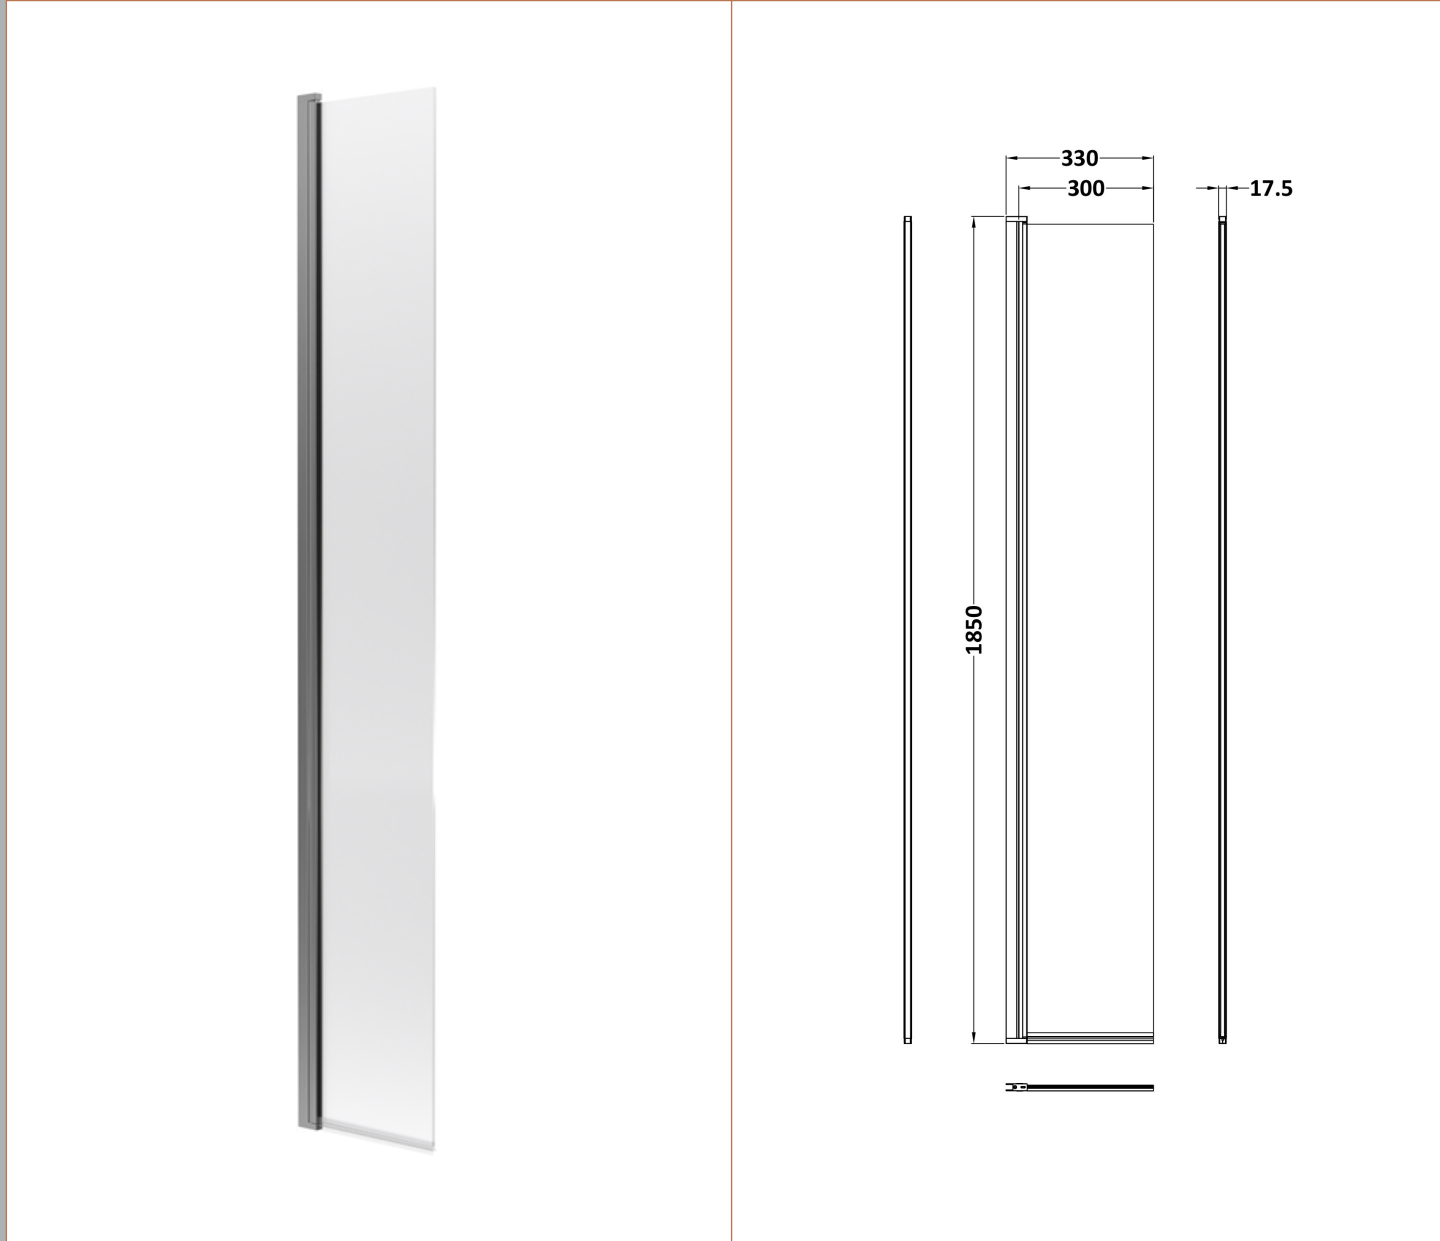

Sales Code: WRS030GMHC

Description: 1850 X 300 X 8mm Hinged Return Screen

Product Dimensions

Height (mm):	1850
Width (mm):	330
Depth (mm):	17
Nett Weight (kg):	13

Packaging Dimensions

Height (mm):	55
Width (mm):	400
Length (mm):	1875
Gross Weight (kg):	13.5

Packaging Data

Box Colour:	Brown Cardboard Box - Printed
Box Qty:	1
Label Size:	100 x 50
Label Colour:	Not Applicable
Label Qty:	0

Outer Box Dimensions (If Applicable)

Height (mm):	
Width (mm):	
Depth (mm):	
Length (mm):	
Gross Weight (kg):	
Barcode:	5056678460344

Product Details

Country of Origin:	China
Fitting Instruction:	No
CE & UKCA:	Yes
Profile Material:	Aluminium
Profile Finish:	Brushed Pewter
Adjustments (mm):	N/A
Entry Width (mm):	N/A
Swing In Dim (mm):	N/A
Swing Out Dim (mm):	N/A
Radius (mm):	Not Applicable
Glass Thickness (mm):	8
Easy Fit:	No
Easy Clean:	No
Handle Style:	Not Applicable
Handle Material:	Not Applicable
Enclosure Design:	Frameless
Wheel Type:	Not Applicable
Support Bar Included:	Support Bar Included
Extras:	None