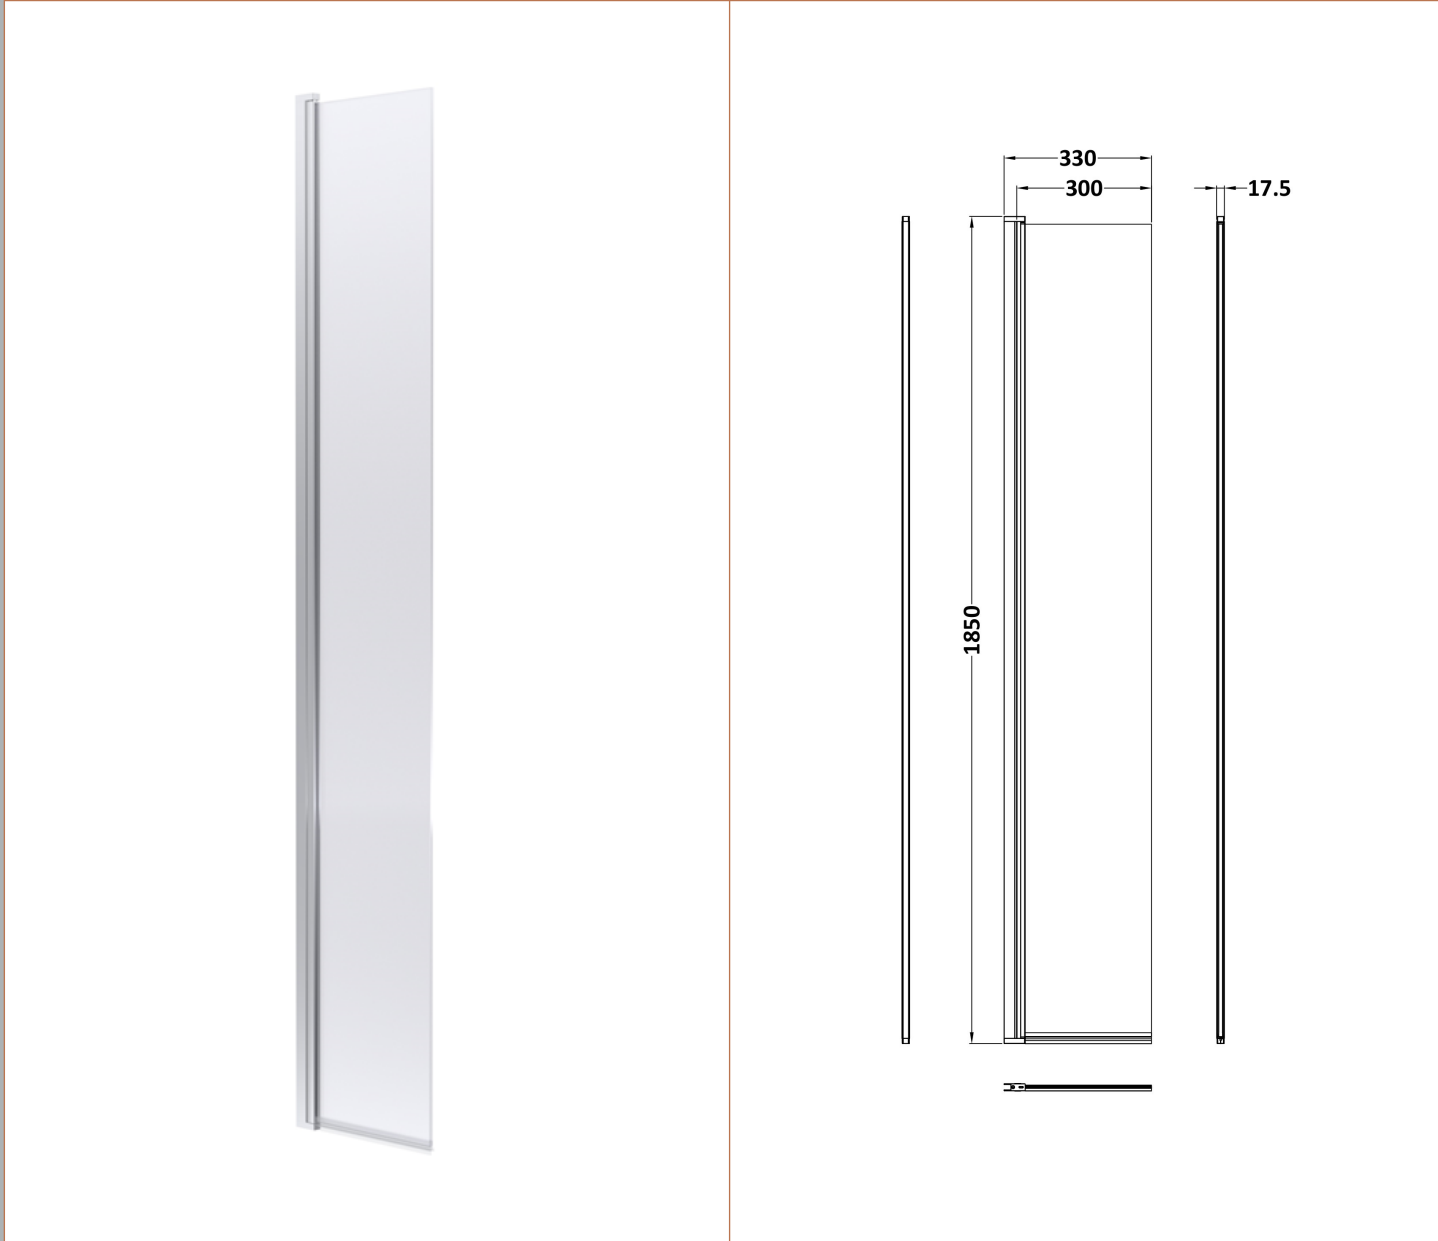

Sales Code: WRS030HC

Description: 1850 X 300 X 8mm Hinged Return Screen

**Product Dimensions**

Height (mm):	1850
Width (mm):	322
Depth (mm):	27
Nett Weight (kg):	13

**Packaging Dimensions**

Height (mm):	55
Width (mm):	400
Length (mm):	1875
Gross Weight (kg):	13.5

**Packaging Data**

Box Colour:	Brown Cardboard Box - Printed
Box Qty:	1
Label Size:	100 x 50
Label Colour:	Not Applicable
Label Qty:	0

**Outer Box Dimensions (If Applicable)**

Height (mm):	
Width (mm):	
Depth (mm):	
Length (mm):	
Gross Weight (kg):	
Barcode:	5056678429792

**Product Details**

Country of Origin:	China
Fitting Instruction:	No
CE & UKCA:	Yes
Profile Material:	Aluminium
Profile Finish:	Chrome
Adjustments (mm):	N/A
Entry Width (mm):	N/A
Swing In Dim (mm):	N/A
Swing Out Dim (mm):	N/A
Radius (mm):	Not Applicable
Glass Thickness (mm):	8
Easy Fit:	No
Easy Clean:	No
Handle Style:	Not Applicable
Handle Material:	Not Applicable
Enclosure Design:	Frameless
Wheel Type:	Not Applicable
Support Bar Included:	Support Bar Not Included
Extras:	None