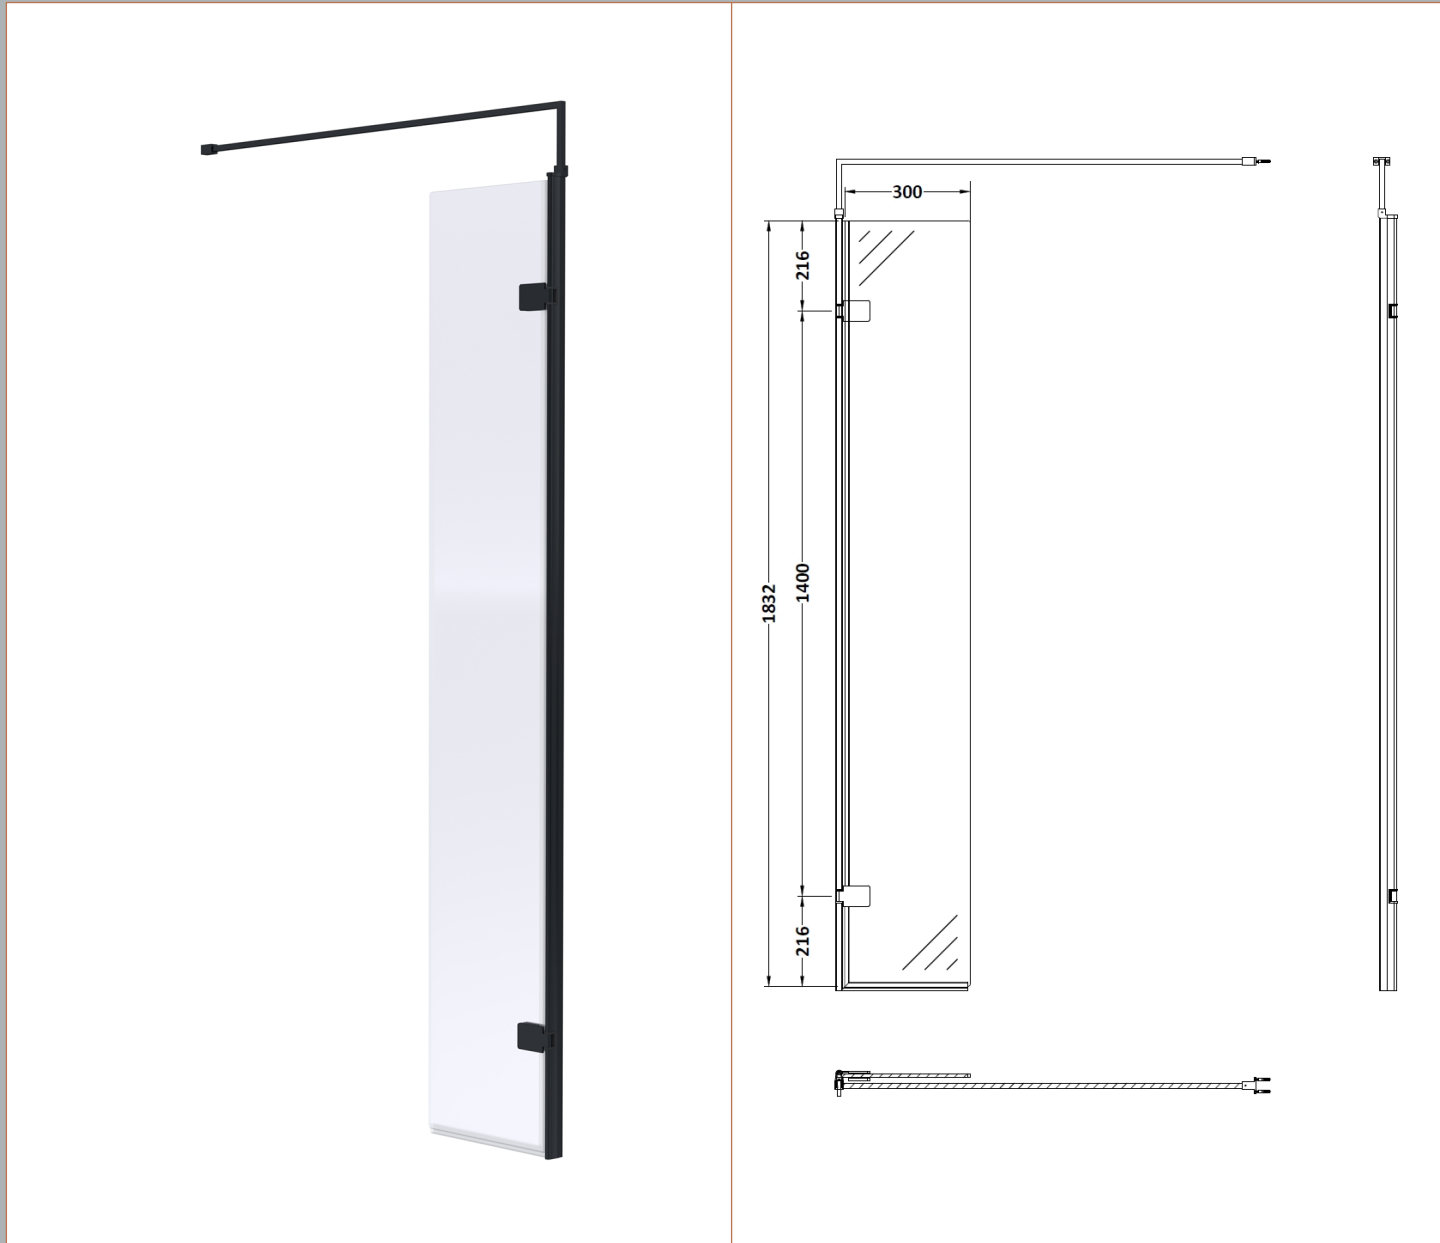

Sales Code: WRSBP030H

Description: Wetroom Swing Screen 300X1850 Black

Product Dimensions

Height (mm):	1850
Width (mm):	322
Depth (mm):	27
Nett Weight (kg):	15.1

Packaging Dimensions

Height (mm):	55
Width (mm):	400
Length (mm):	2000
Gross Weight (kg):	15.1

Packaging Data

Box Colour:	Brown Cardboard Box - Printed
Box Qty:	1
Label Size:	100 x 50
Label Colour:	Not Applicable
Label Qty:	0

Outer Box Dimensions (If Applicable)

Height (mm):	
Width (mm):	
Depth (mm):	
Length (mm):	
Gross Weight (kg):	
Barcode:	5056211897620

Product Details

Country of Origin:	China
Fitting Instruction:	No
CE & UKCA:	Yes
Profile Material:	Aluminium
Profile Finish:	Matt Black
Adjustments (mm):	N/A
Entry Width (mm):	N/A
Swing In Dim (mm):	N/A
Swing Out Dim (mm):	N/A
Radius (mm):	Not Applicable
Glass Thickness (mm):	8
Easy Fit:	No
Easy Clean:	No
Handle Style:	Not Applicable
Handle Material:	Not Applicable
Enclosure Design:	Frameless
Wheel Type:	Not Applicable
Support Bar Included:	Support Bar Included
Extras:	None