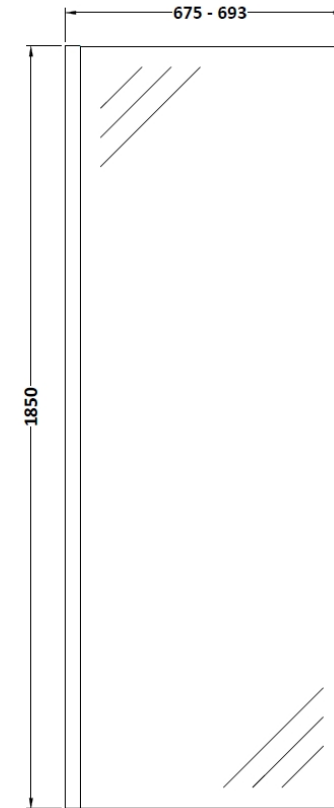

Sales Code: WRSC070

Description: Wetroom Screen 700 X 1850 X 8mm

Product Dimensions

Height (mm):	1850
Width (mm):	700
Depth (mm):	14
Nett Weight (kg):	29.5

Packaging Dimensions

Height (mm):	65
Width (mm):	750
Length (mm):	1920
Gross Weight (kg):	29.5

Packaging Data

Box Colour:	Brown Cardboard Box - Printed
Box Qty:	1
Label Size:	100 x 50
Label Colour:	Not Applicable
Label Qty:	0

Outer Box Dimensions (If Applicable)

Height (mm):	
Width (mm):	
Depth (mm):	
Length (mm):	
Gross Weight (kg):	
Barcode:	5055275819005

Product Details

Country of Origin:	China
Fitting Instruction:	No
CE & UKCA:	Yes
Profile Material:	Aluminium
Profile Finish:	Chrome
Adjustments (mm):	675mm - 693mm
Entry Width (mm):	N/A
Swing In Dim (mm):	N/A
Swing Out Dim (mm):	N/A
Radius (mm):	Not Applicable
Glass Thickness (mm):	8
Easy Fit:	No
Easy Clean:	No
Handle Style:	Not Applicable
Handle Material:	Not Applicable
Enclosure Design:	Frameless
Wheel Type:	Not Applicable
Support Bar Included:	Support Bar Included
Extras:	None