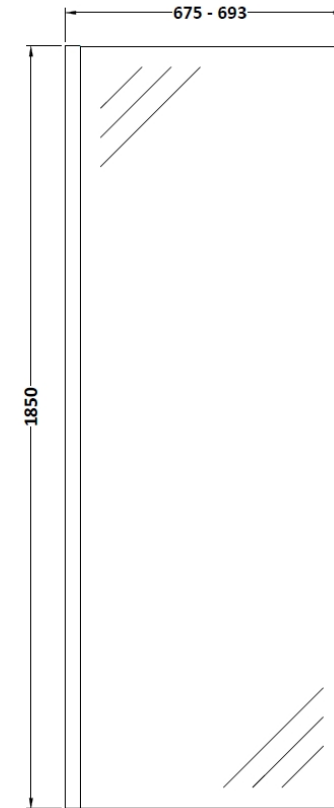

Sales Code: WRSC070

Description: Wetroom Screen 700 X 1850 X 8mm

Product Dimensions

| | |
|-------------------|------|
| Height (mm): | 1850 |
| Width (mm): | 700 |
| Depth (mm): | 14 |
| Nett Weight (kg): | 29.5 |

Packaging Dimensions

| | |
|--------------------|------|
| Height (mm): | 60 |
| Width (mm): | 750 |
| Length (mm): | 1920 |
| Gross Weight (kg): | 29.5 |

Packaging Data

| | |
|---------------|-------------------------------|
| Box Colour: | Brown Cardboard Box - Printed |
| Box Qty: | 1 |
| Label Size: | 100 x 50 |
| Label Colour: | Not Applicable |
| Label Qty: | 0 |

Outer Box Dimensions (If Applicable)

| | |
|--------------------|---------------|
| Height (mm): | |
| Width (mm): | |
| Depth (mm): | |
| Length (mm): | |
| Gross Weight (kg): | |
| Barcode: | 5055275819005 |

Product Details

| | |
|-----------------------|----------------------|
| Country of Origin: | China |
| Fitting Instruction: | No |
| CE Approval: | Yes |
| Profile Material: | Aluminium |
| Profile Finish: | Polished Chrome |
| Adjustments (mm): | 675mm - 693mm |
| Entry Width (mm): | N/A |
| Swing In Dim (mm): | N/A |
| Swing Out Dim (mm): | N/A |
| Radius (mm): | Not Applicable |
| Glass Thickness (mm): | 8 |
| Easy Fit: | No |
| Easy Clean: | No |
| Handle Style: | Not Applicable |
| Handle Material: | Not Applicable |
| Enclosure Design: | Frameless |
| Wheel Type: | Not Applicable |
| Support Bar Included: | Support Bar Included |
| Extras: | None |