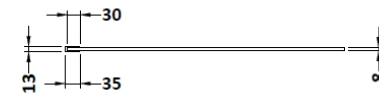

Sales Code: WRSC070

Description: Wetroom Screen 700 X 1850 X 8mm

Product Dimensions

| | |
|-------------------|------|
| Height (mm): | 1850 |
| Width (mm): | 700 |
| Depth (mm): | 14 |
| Nett Weight (kg): | 29.5 |

Packaging Dimensions

| | |
|--------------------|------|
| Height (mm): | 60 |
| Width (mm): | 750 |
| Length (mm): | 1920 |
| Gross Weight (kg): | 29.5 |

Packaging Data

| | |
|---------------|-------------------------------|
| Box Colour: | Brown Cardboard Box - Printed |
| Box Qty: | 1 |
| Label Size: | 100 x 50 |
| Label Colour: | Not Applicable |
| Label Qty: | 0 |

Outer Box Dimensions (If Applicable)

| | |
|--------------------|---------------|
| Height (mm): | |
| Width (mm): | |
| Depth (mm): | |
| Length (mm): | |
| Gross Weight (kg): | |
| Barcode: | 5055275819005 |

Product Details

| | |
|-----------------------|----------------------|
| Country of Origin: | China |
| Fitting Instruction: | No |
| CE Approval: | Yes |
| Profile Material: | Aluminium |
| Profile Finish: | Polished Chrome |
| Adjustments (mm): | 675mm - 693mm |
| Entry Width (mm): | N/A |
| Swing In Dim (mm): | N/A |
| Swing Out Dim (mm): | N/A |
| Radius (mm): | Not Applicable |
| Glass Thickness (mm): | 8 |
| Easy Fit: | No |
| Easy Clean: | No |
| Handle Style: | Not Applicable |
| Handle Material: | Not Applicable |
| Enclosure Design: | Frameless |
| Wheel Type: | Not Applicable |
| Support Bar Included: | Support Bar Included |
| Extras: | None |