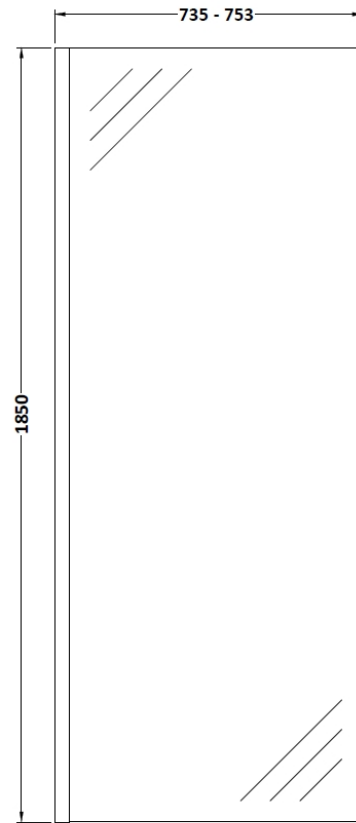

Sales Code: WRSC076

Description: Wetroom Screen 760 X 1850 X 8mm

Product Dimensions

Height (mm):	1850
Width (mm):	760
Depth (mm):	14
Nett Weight (kg):	32.5

Packaging Dimensions

Height (mm):	65
Width (mm):	810
Length (mm):	1920
Gross Weight (kg):	32.5

Packaging Data

Box Colour:	Brown Cardboard Box - Printed
Box Qty:	1
Label Size:	100 x 50
Label Colour:	Not Applicable
Label Qty:	0

Outer Box Dimensions (If Applicable)

Height (mm):	
Width (mm):	
Depth (mm):	
Length (mm):	
Gross Weight (kg):	
Barcode:	5055275819012

Product Details

Country of Origin:	China
Fitting Instruction:	No
CE & UKCA:	Yes
Profile Material:	Aluminium
Profile Finish:	Chrome
Adjustments (mm):	735mm - 753mm
Entry Width (mm):	N/A
Swing In Dim (mm):	N/A
Swing Out Dim (mm):	N/A
Radius (mm):	Not Applicable
Glass Thickness (mm):	8
Easy Fit:	No
Easy Clean:	No
Handle Style:	Not Applicable
Handle Material:	Not Applicable
Enclosure Design:	Frameless
Wheel Type:	Not Applicable
Support Bar Included:	Support Bar Included
Extras:	None