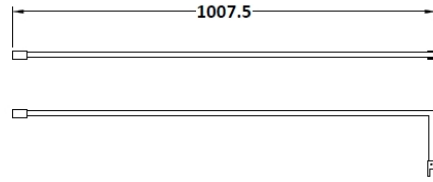

Sales Code: WRSC076

Description: Wetroom Screen 760 X 1850 X 8mm

Product Dimensions

Height (mm):	1850
Width (mm):	760
Depth (mm):	14
Nett Weight (kg):	32.5

Packaging Dimensions

Height (mm):	65
Width (mm):	810
Length (mm):	1920
Gross Weight (kg):	32.5

Packaging Data

Box Colour:	Brown Cardboard Box - Printed
Box Qty:	1
Label Size:	100 x 50
Label Colour:	Not Applicable
Label Qty:	0

Outer Box Dimensions (If Applicable)

Height (mm):	
Width (mm):	
Depth (mm):	
Length (mm):	
Gross Weight (kg):	
Barcode:	5055275819012

Product Details

Country of Origin:	China
Fitting Instruction:	No
CE & UKCA:	Yes
Profile Material:	Aluminium
Profile Finish:	Chrome
Adjustments (mm):	735mm - 753mm
Entry Width (mm):	N/A
Swing In Dim (mm):	N/A
Swing Out Dim (mm):	N/A
Radius (mm):	Not Applicable
Glass Thickness (mm):	8
Easy Fit:	No
Easy Clean:	No
Handle Style:	Not Applicable
Handle Material:	Not Applicable
Enclosure Design:	Frameless
Wheel Type:	Not Applicable
Support Bar Included:	Support Bar Included
Extras:	None