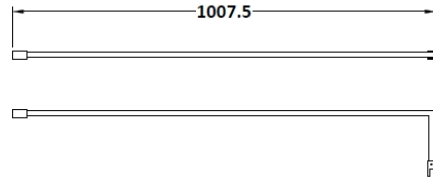

Sales Code: WRSC076

Description: Wetroom Screen 760 X 1850 X 8mm

Product Dimensions

Height (mm):	1850
Width (mm):	760
Depth (mm):	14
Nett Weight (kg):	32.5

Packaging Dimensions

Height (mm):	60
Width (mm):	810
Length (mm):	1920
Gross Weight (kg):	32.5

Packaging Data

Box Colour:	Brown Cardboard Box - Printed
Box Qty:	1
Label Size:	100 x 50
Label Colour:	Not Applicable
Label Qty:	0

Outer Box Dimensions (If Applicable)

Height (mm):	
Width (mm):	
Depth (mm):	
Length (mm):	
Gross Weight (kg):	
Barcode:	5055275819012

Product Details

Country of Origin:	China
Fitting Instruction:	No
CE Approval:	Yes
Profile Material:	Aluminium
Profile Finish:	Polished Chrome
Adjustments (mm):	735mm - 753mm
Entry Width (mm):	N/A
Swing In Dim (mm):	N/A
Swing Out Dim (mm):	N/A
Radius (mm):	Not Applicable
Glass Thickness (mm):	8
Easy Fit:	No
Easy Clean:	No
Handle Style:	Not Applicable
Handle Material:	Not Applicable
Enclosure Design:	Frameless
Wheel Type:	Not Applicable
Support Bar Included:	Support Bar Included
Extras:	None