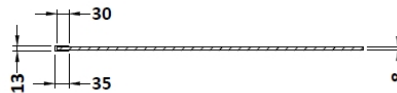

Sales Code: WRSC076

Description: Wetroom Screen 760 X 1850 X 8mm

Product Dimensions

Height (mm):	1850
Width (mm):	760
Depth (mm):	14
Nett Weight (kg):	32.5

Packaging Dimensions

Height (mm):	65
Width (mm):	810
Length (mm):	1920
Gross Weight (kg):	32.5

Packaging Data

Box Colour:	Brown Cardboard Box - Printed
Box Qty:	1
Label Size:	100 x 50
Label Colour:	Not Applicable
Label Qty:	0

Outer Box Dimensions (If Applicable)

Height (mm):	
Width (mm):	
Depth (mm):	
Length (mm):	
Gross Weight (kg):	
Barcode:	5055275819012

Product Details

Country of Origin:	China
Fitting Instruction:	No
CE & UKCA:	Yes
Profile Material:	Aluminium
Profile Finish:	Chrome
Adjustments (mm):	735mm - 753mm
Entry Width (mm):	N/A
Swing In Dim (mm):	N/A
Swing Out Dim (mm):	N/A
Radius (mm):	Not Applicable
Glass Thickness (mm):	8
Easy Fit:	No
Easy Clean:	No
Handle Style:	Not Applicable
Handle Material:	Not Applicable
Enclosure Design:	Frameless
Wheel Type:	Not Applicable
Support Bar Included:	Support Bar Included
Extras:	None