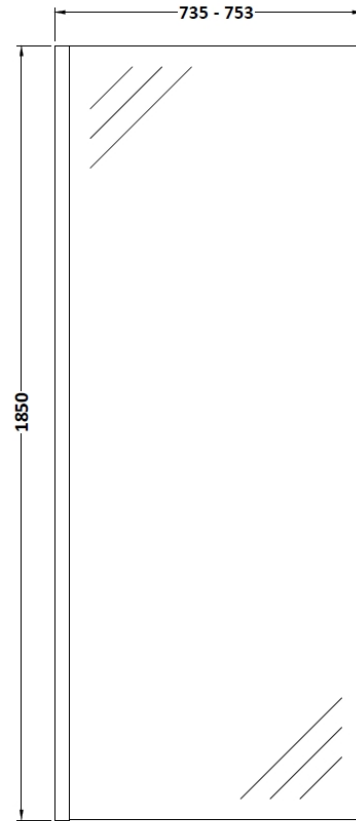

Sales Code: WRSC076

Description: Wetroom Screen 760 X 1850 X 8mm

Product Dimensions

Height (mm):	1850
Width (mm):	760
Depth (mm):	14
Nett Weight (kg):	32.5

Packaging Dimensions

Height (mm):	60
Width (mm):	810
Length (mm):	1920
Gross Weight (kg):	32.5

Packaging Data

Box Colour:	Brown Cardboard Box - Printed
Box Qty:	1
Label Size:	100 x 50
Label Colour:	Not Applicable
Label Qty:	0

Outer Box Dimensions (If Applicable)

Height (mm):	
Width (mm):	
Depth (mm):	
Length (mm):	
Gross Weight (kg):	
Barcode:	5055275819012

Product Details

Country of Origin:	China
Fitting Instruction:	No
CE Approval:	Yes
Profile Material:	Aluminium
Profile Finish:	Polished Chrome
Adjustments (mm):	735mm - 753mm
Entry Width (mm):	N/A
Swing In Dim (mm):	N/A
Swing Out Dim (mm):	N/A
Radius (mm):	Not Applicable
Glass Thickness (mm):	8
Easy Fit:	No
Easy Clean:	No
Handle Style:	Not Applicable
Handle Material:	Not Applicable
Enclosure Design:	Frameless
Wheel Type:	Not Applicable
Support Bar Included:	Support Bar Included
Extras:	None