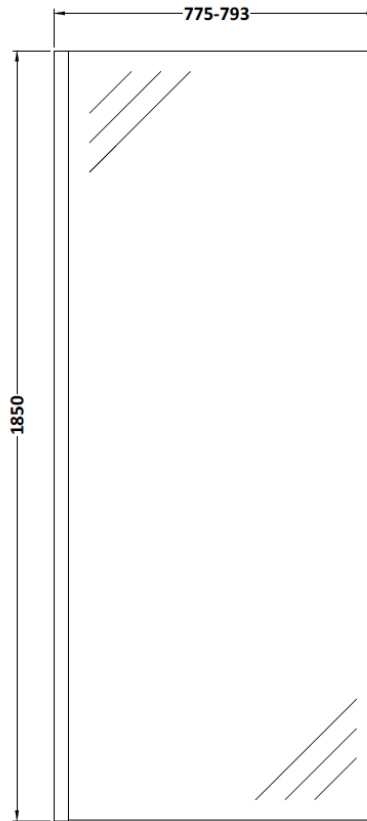

Sales Code: WRSC080

Description: Wetroom Screen 800 X 1850 X 8mm

Product Dimensions

Height (mm):	1850
Width (mm):	800
Depth (mm):	14
Nett Weight (kg):	34

Packaging Dimensions

Height (mm):	60
Width (mm):	850
Length (mm):	1920
Gross Weight (kg):	34

Packaging Data

Box Colour:	Brown Cardboard Box - Printed
Box Qty:	1
Label Size:	100 x 50
Label Colour:	Not Applicable
Label Qty:	0

Outer Box Dimensions (If Applicable)

Height (mm):	
Width (mm):	
Depth (mm):	
Length (mm):	
Gross Weight (kg):	
Barcode:	5055275819029

Product Details

Country of Origin:	China
Fitting Instruction:	No
CE Approval:	Yes
Profile Material:	Aluminium
Profile Finish:	Polished Chrome
Adjustments (mm):	775mm - 793mm
Entry Width (mm):	N/A
Swing In Dim (mm):	N/A
Swing Out Dim (mm):	N/A
Radius (mm):	Not Applicable
Glass Thickness (mm):	8
Easy Fit:	No
Easy Clean:	No
Handle Style:	Not Applicable
Handle Material:	Not Applicable
Enclosure Design:	Frameless
Wheel Type:	Not Applicable
Support Bar Included:	Support Bar Included
Extras:	None