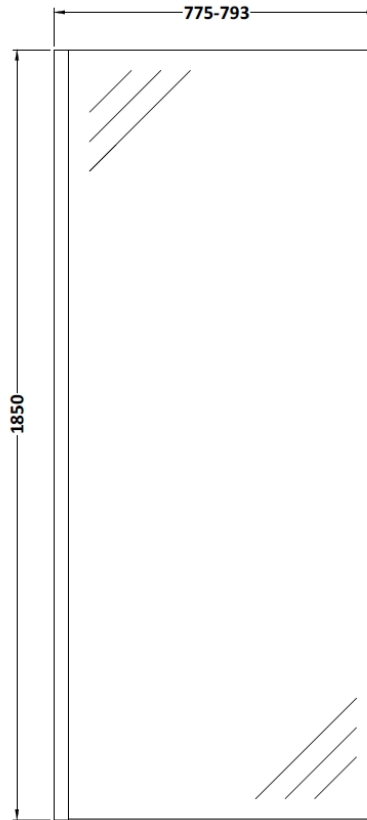

Sales Code: WRSC080

Description: Wetroom Screen 800 X 1850 X 8mm

Product Dimensions

Height (mm):	1850
Width (mm):	800
Depth (mm):	14
Nett Weight (kg):	34

Packaging Dimensions

Height (mm):	65
Width (mm):	850
Length (mm):	1920
Gross Weight (kg):	34

Packaging Data

Box Colour:	Brown Cardboard Box - Printed
Box Qty:	1
Label Size:	100 x 50
Label Colour:	Not Applicable
Label Qty:	0

Outer Box Dimensions (If Applicable)

Height (mm):	
Width (mm):	
Depth (mm):	
Length (mm):	
Gross Weight (kg):	
Barcode:	5055275819029

Product Details

Country of Origin:	China
Fitting Instruction:	No
CE & UKCA:	Yes
Profile Material:	Aluminium
Profile Finish:	Chrome
Adjustments (mm):	775mm - 793mm
Entry Width (mm):	N/A
Swing In Dim (mm):	N/A
Swing Out Dim (mm):	N/A
Radius (mm):	Not Applicable
Glass Thickness (mm):	8
Easy Fit:	No
Easy Clean:	No
Handle Style:	Not Applicable
Handle Material:	Not Applicable
Enclosure Design:	Frameless
Wheel Type:	Not Applicable
Support Bar Included:	Support Bar Included
Extras:	None