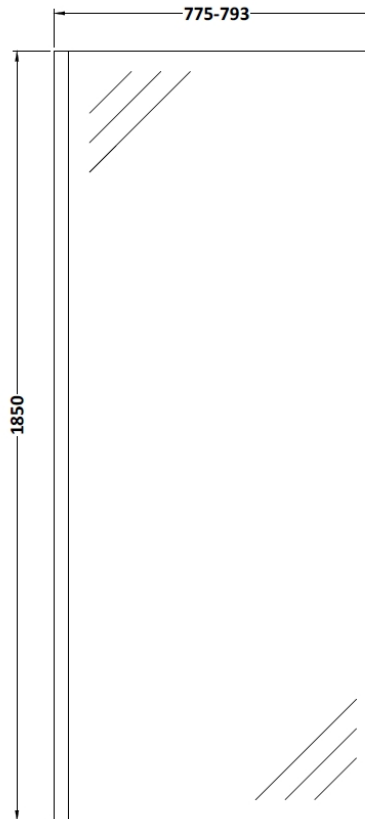

Sales Code: WRSC080

Description: Wetroom Screen 800 X 1850 X 8mm

Product Dimensions

Height (mm):	1850
Width (mm):	800
Depth (mm):	14
Nett Weight (kg):	34

Packaging Dimensions

Height (mm):	65
Width (mm):	850
Length (mm):	1920
Gross Weight (kg):	34

Packaging Data

Box Colour:	Brown Cardboard Box - Printed
Box Qty:	1
Label Size:	100 x 50
Label Colour:	Not Applicable
Label Qty:	0

Outer Box Dimensions (If Applicable)

Height (mm):	
Width (mm):	
Depth (mm):	
Length (mm):	
Gross Weight (kg):	
Barcode:	5055275819029

Product Details

Country of Origin:	China
Fitting Instruction:	No
CE & UKCA:	Yes
Profile Material:	Aluminium
Profile Finish:	Chrome
Adjustments (mm):	775mm - 793mm
Entry Width (mm):	N/A
Swing In Dim (mm):	N/A
Swing Out Dim (mm):	N/A
Radius (mm):	Not Applicable
Glass Thickness (mm):	8
Easy Fit:	No
Easy Clean:	No
Handle Style:	Not Applicable
Handle Material:	Not Applicable
Enclosure Design:	Frameless
Wheel Type:	Not Applicable
Support Bar Included:	Support Bar Included
Extras:	None