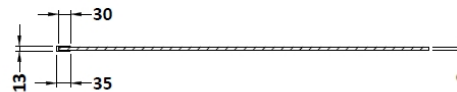

Sales Code: WRSC090

Description: Wetroom Screen 900 X 1850 X 8mm

Product Dimensions

Height (mm):	1850
Width (mm):	900
Depth (mm):	14
Nett Weight (kg):	37.5

Packaging Dimensions

Height (mm):	60
Width (mm):	950
Length (mm):	1920
Gross Weight (kg):	38.2

Packaging Data

Box Colour:	Brown Cardboard Box - Printed
Box Qty:	1
Label Size:	100 x 50
Label Colour:	Not Applicable
Label Qty:	0

Outer Box Dimensions (If Applicable)

Height (mm):	
Width (mm):	
Depth (mm):	
Length (mm):	
Gross Weight (kg):	
Barcode:	5055275819036

Product Details

Country of Origin:	China
Fitting Instruction:	No
CE Approval:	Yes
Profile Material:	Aluminium
Profile Finish:	Polished Chrome
Adjustments (mm):	875mm - 893mm
Entry Width (mm):	N/A
Swing In Dim (mm):	N/A
Swing Out Dim (mm):	N/A
Radius (mm):	Not Applicable
Glass Thickness (mm):	8
Easy Fit:	No
Easy Clean:	No
Handle Style:	Not Applicable
Handle Material:	Not Applicable
Enclosure Design:	Frameless
Wheel Type:	Not Applicable
Support Bar Included:	Support Bar Included
Extras:	None