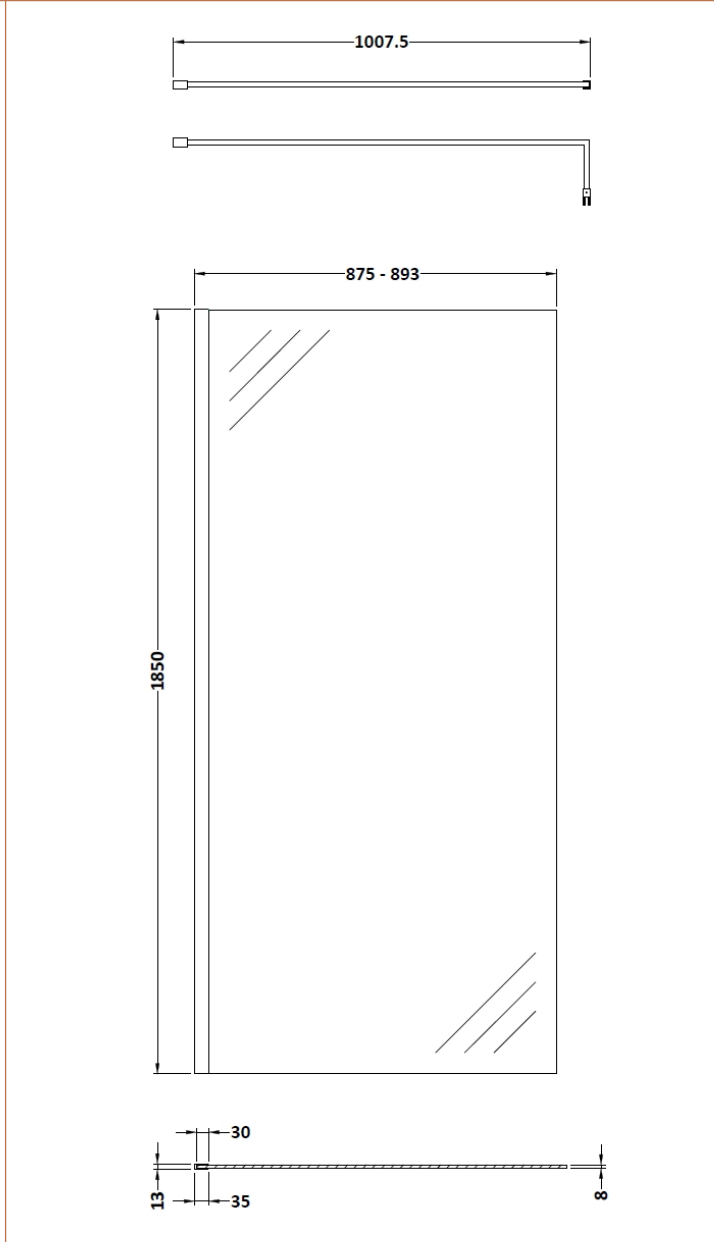

Sales Code: WRSC090

Description: Wetroom Screen 900 X 1850 X 8mm

Product Dimensions

Height (mm):	1850
Width (mm):	900
Depth (mm):	14
Nett Weight (kg):	37.5

Packaging Dimensions

Height (mm):	65
Width (mm):	950
Length (mm):	1920
Gross Weight (kg):	38.2

Packaging Data

Box Colour:	Brown Cardboard Box - Printed
Box Qty:	1
Label Size:	100 x 50
Label Colour:	Not Applicable
Label Qty:	0

Outer Box Dimensions (If Applicable)

Height (mm):	
Width (mm):	
Depth (mm):	
Length (mm):	
Gross Weight (kg):	
Barcode:	5055275819036

Product Details

Country of Origin:	China
Fitting Instruction:	No
CE & UKCA:	Yes
Profile Material:	Aluminium
Profile Finish:	Chrome
Adjustments (mm):	875mm - 893mm
Entry Width (mm):	N/A
Swing In Dim (mm):	N/A
Swing Out Dim (mm):	N/A
Radius (mm):	Not Applicable
Glass Thickness (mm):	8
Easy Fit:	No
Easy Clean:	No
Handle Style:	Not Applicable
Handle Material:	Not Applicable
Enclosure Design:	Frameless
Wheel Type:	Not Applicable
Support Bar Included:	Support Bar Included
Extras:	None