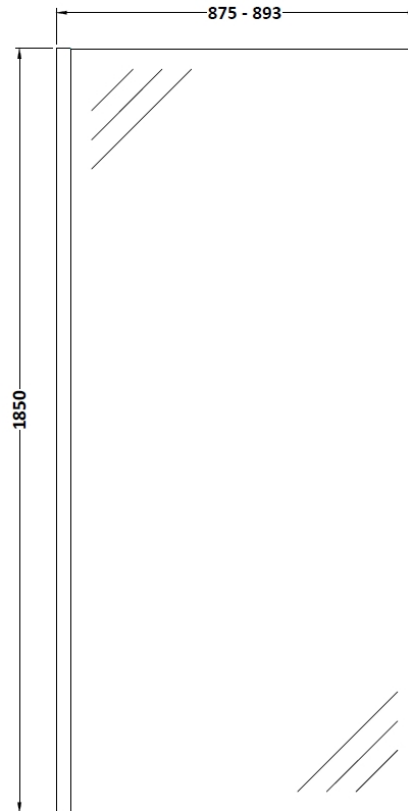

Sales Code: WRSC090

Description: Wetroom Screen 900 X 1850 X 8mm

Product Dimensions

Height (mm):	1850
Width (mm):	900
Depth (mm):	14
Nett Weight (kg):	37.5

Packaging Dimensions

Height (mm):	60
Width (mm):	950
Length (mm):	1920
Gross Weight (kg):	38.2

Packaging Data

Box Colour:	Brown Cardboard Box - Printed
Box Qty:	1
Label Size:	100 x 50
Label Colour:	Not Applicable
Label Qty:	0

Outer Box Dimensions (If Applicable)

Height (mm):	
Width (mm):	
Depth (mm):	
Length (mm):	
Gross Weight (kg):	
Barcode:	5055275819036

Product Details

Country of Origin:	China
Fitting Instruction:	No
CE Approval:	Yes
Profile Material:	Aluminium
Profile Finish:	Polished Chrome
Adjustments (mm):	875mm - 893mm
Entry Width (mm):	N/A
Swing In Dim (mm):	N/A
Swing Out Dim (mm):	N/A
Radius (mm):	Not Applicable
Glass Thickness (mm):	8
Easy Fit:	No
Easy Clean:	No
Handle Style:	Not Applicable
Handle Material:	Not Applicable
Enclosure Design:	Frameless
Wheel Type:	Not Applicable
Support Bar Included:	Support Bar Included
Extras:	None