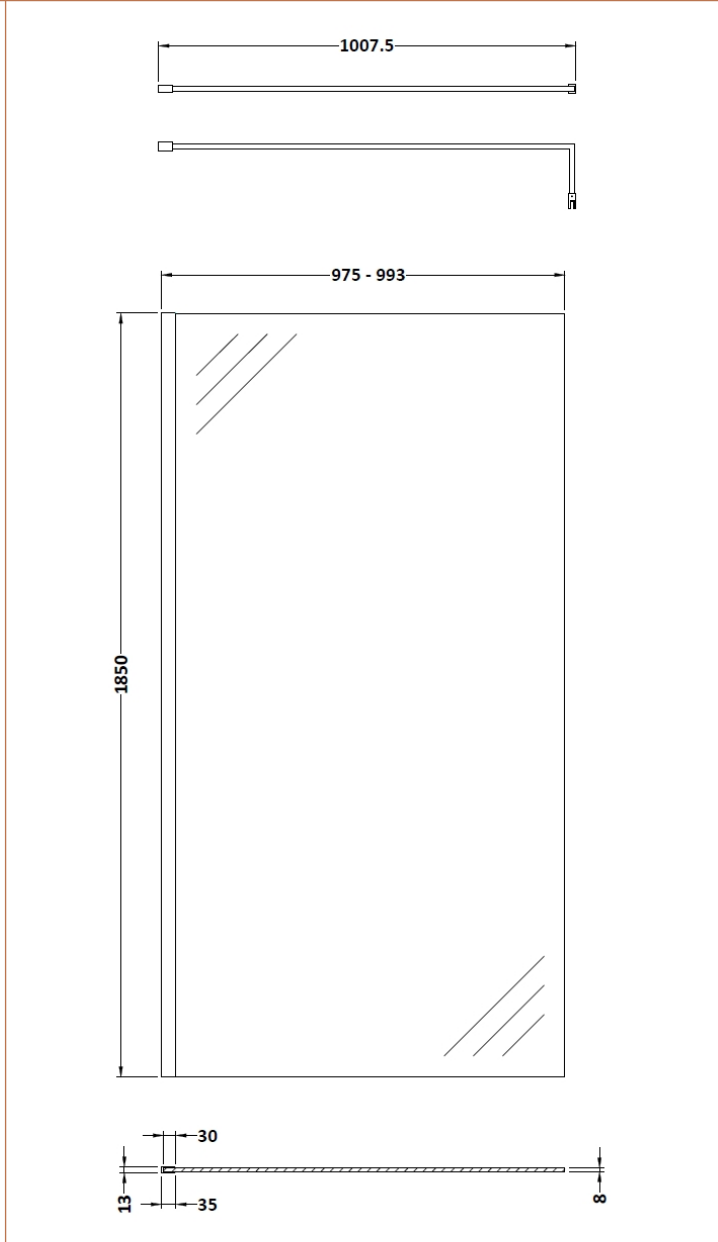

Sales Code: WRSC10

Description: Wetroom Screen 1000 X 1850 X 8mm

Product Dimensions

| | |
|-------------------|------|
| Height (mm): | 1850 |
| Width (mm): | 1000 |
| Depth (mm): | 14 |
| Nett Weight (kg): | 42.5 |

Packaging Dimensions

| | |
|--------------------|------|
| Height (mm): | 65 |
| Width (mm): | 1045 |
| Length (mm): | 1920 |
| Gross Weight (kg): | 42.5 |

Packaging Data

| | |
|---------------|-------------------------------|
| Box Colour: | Brown Cardboard Box - Printed |
| Box Qty: | 1 |
| Label Size: | 100 x 50 |
| Label Colour: | Not Applicable |
| Label Qty: | 0 |

Outer Box Dimensions (If Applicable)

| | |
|--------------------|---------------|
| Height (mm): | |
| Width (mm): | |
| Depth (mm): | |
| Length (mm): | |
| Gross Weight (kg): | |
| Barcode: | 5055275819043 |

Product Details

| | |
|-----------------------|----------------------|
| Country of Origin: | China |
| Fitting Instruction: | No |
| CE Approval: | Yes |
| Profile Material: | Aluminium |
| Profile Finish: | Polished Chrome |
| Adjustments (mm): | 975mm - 993mm |
| Entry Width (mm): | N/A |
| Swing In Dim (mm): | N/A |
| Swing Out Dim (mm): | N/A |
| Radius (mm): | Not Applicable |
| Glass Thickness (mm): | 8 |
| Easy Fit: | No |
| Easy Clean: | No |
| Handle Style: | Not Applicable |
| Handle Material: | Not Applicable |
| Enclosure Design: | Frameless |
| Wheel Type: | Not Applicable |
| Support Bar Included: | Support Bar Included |
| Extras: | None |