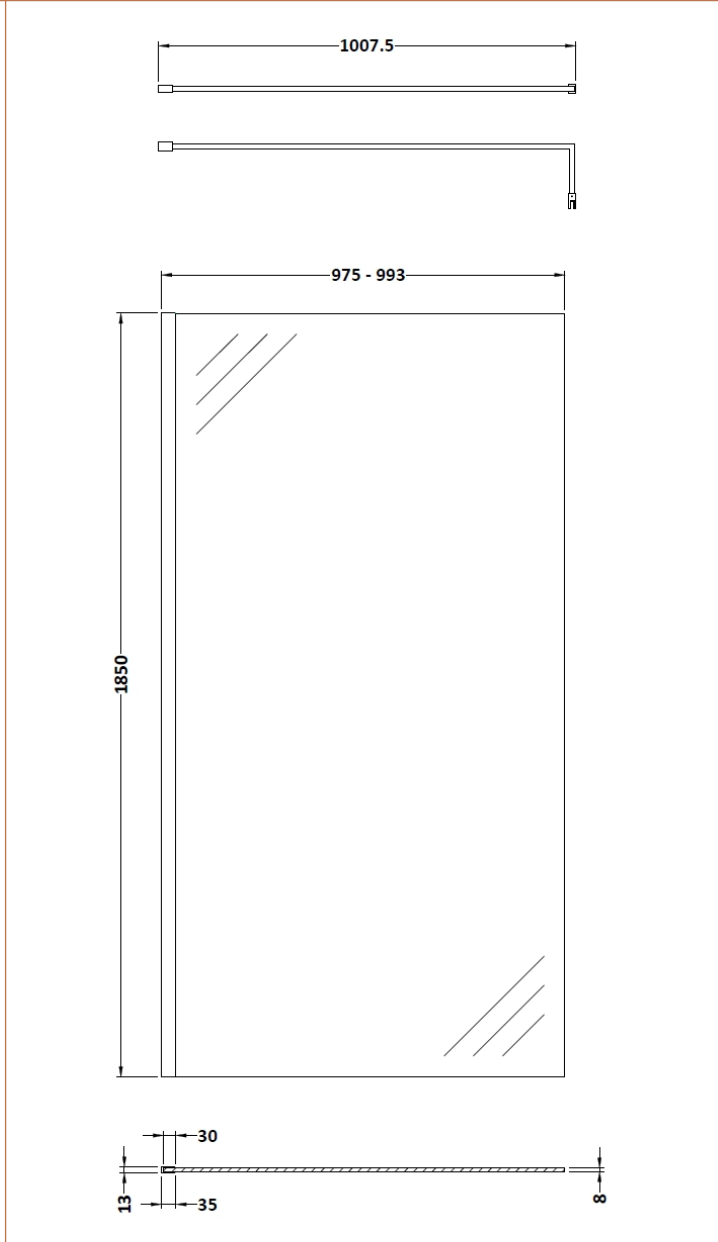

Sales Code: WRSC10

Description: Wetroom Screen 1000 X 1850 X 8mm

### Product Dimensions

Height (mm):	1850
Width (mm):	1000
Depth (mm):	14
Nett Weight (kg):	42.5

### Packaging Dimensions

Height (mm):	65
Width (mm):	1045
Length (mm):	1920
Gross Weight (kg):	42.5

### Outer Box Dimensions (If Applicable)

Height (mm):	
Width (mm):	
Depth (mm):	
Length (mm):	
Gross Weight (kg):	
Barcode:	5055275819043