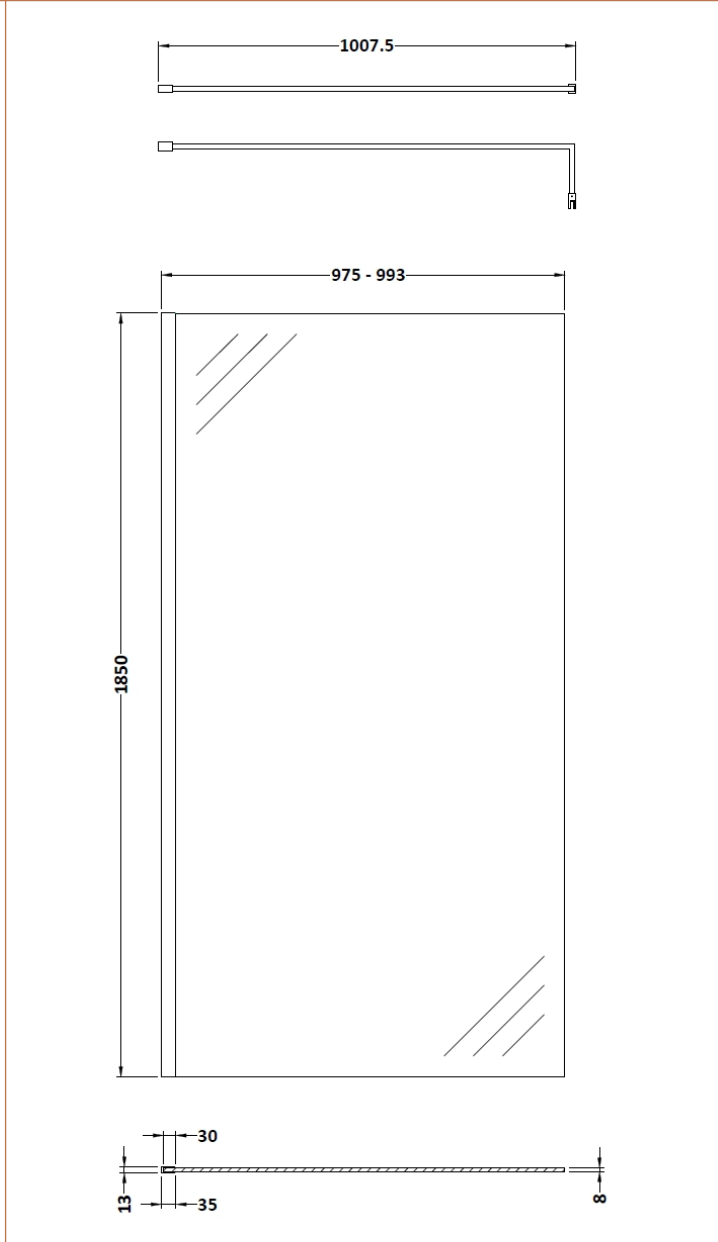

Sales Code: WRSC10

Description: Wetroom Screen 1000 X 1850 X 8mm

**Product Dimensions**

Height (mm):	1850
Width (mm):	1000
Depth (mm):	14
Nett Weight (kg):	42.5

**Packaging Dimensions**

Height (mm):	65
Width (mm):	1045
Length (mm):	1920
Gross Weight (kg):	42.5

**Packaging Data**

Box Colour:	Brown Cardboard Box - Printed
Box Qty:	1
Label Size:	100 x 50
Label Colour:	Not Applicable
Label Qty:	0

**Outer Box Dimensions (If Applicable)**

Height (mm):	
Width (mm):	
Depth (mm):	
Length (mm):	
Gross Weight (kg):	
Barcode:	5055275819043

**Product Details**

Country of Origin:	China
Fitting Instruction:	No
CE & UKCA:	Yes
Profile Material:	Aluminium
Profile Finish:	Chrome
Adjustments (mm):	975mm - 993mm
Entry Width (mm):	N/A
Swing In Dim (mm):	N/A
Swing Out Dim (mm):	N/A
Radius (mm):	Not Applicable
Glass Thickness (mm):	8
Easy Fit:	No
Easy Clean:	No
Handle Style:	Not Applicable
Handle Material:	Not Applicable
Enclosure Design:	Frameless
Wheel Type:	Not Applicable
Support Bar Included:	Support Bar Included
Extras:	None