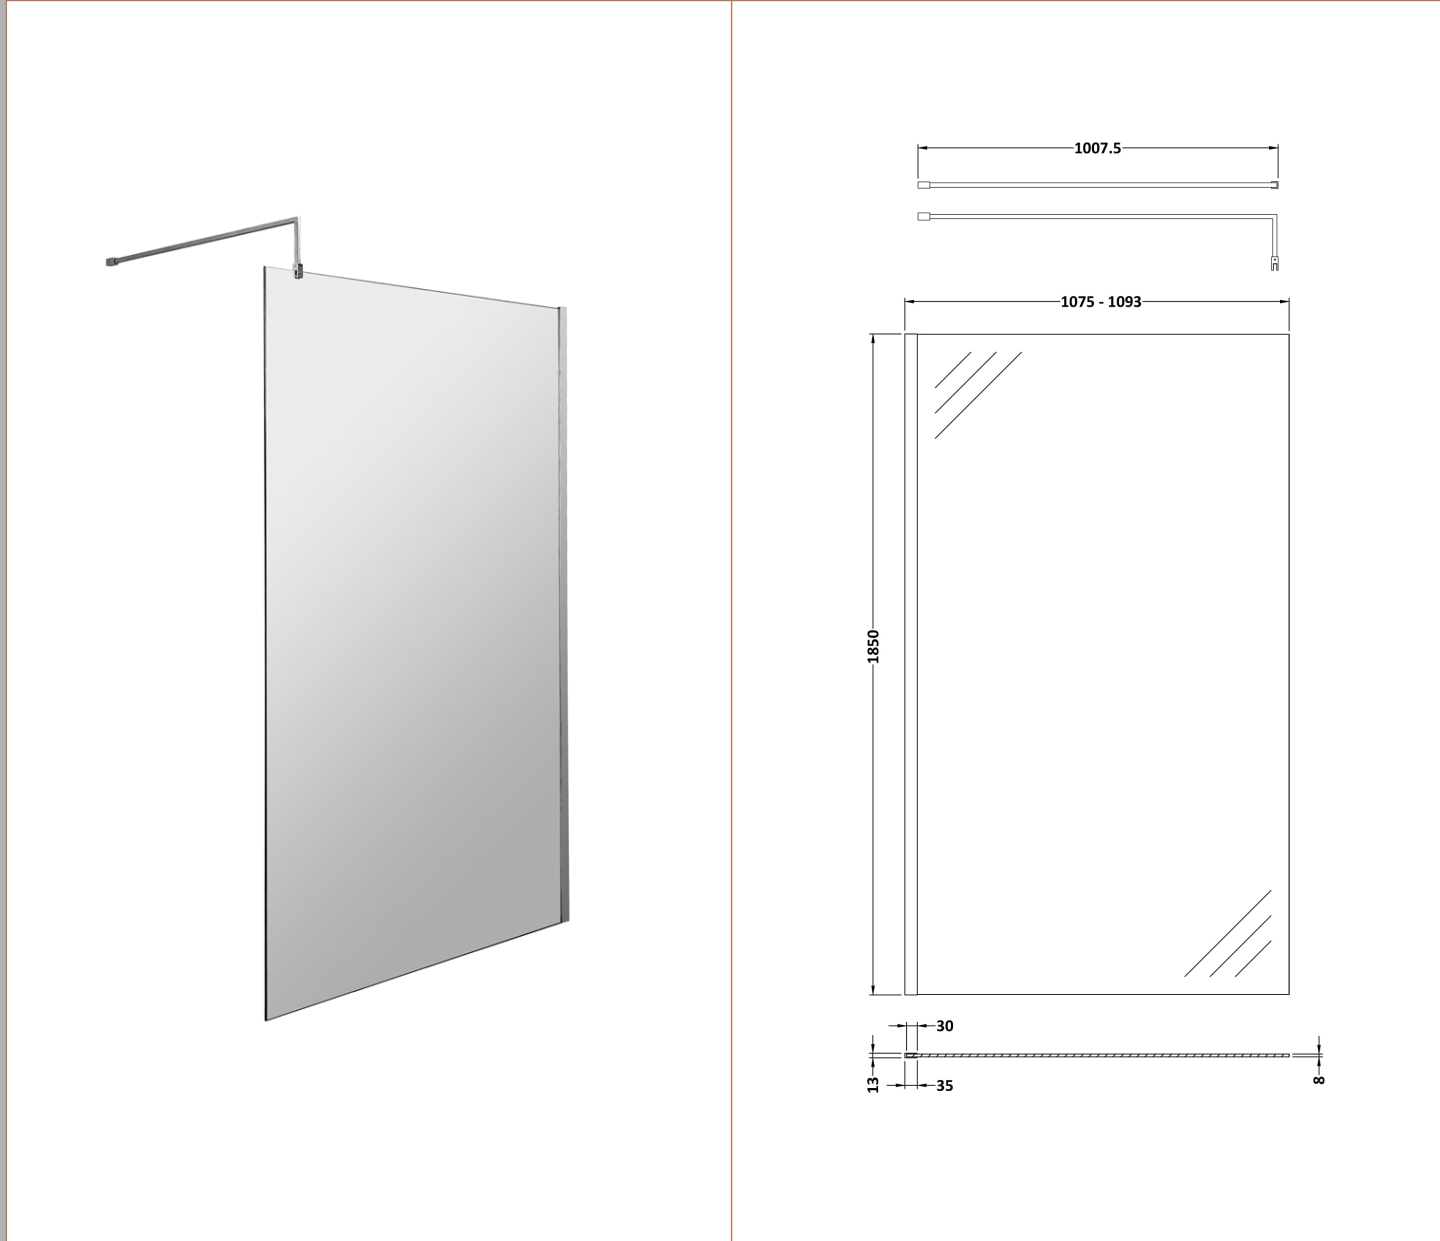

Sales Code: WRSC11

Description: Wetroom Screen 1100 X 1850 X 8mm

Product Dimensions

Height (mm):	1850
Width (mm):	1100
Depth (mm):	14
Nett Weight (kg):	46

Packaging Dimensions

Height (mm):	60
Width (mm):	1150
Length (mm):	1920
Gross Weight (kg):	46

Packaging Data

Box Colour:	Brown Cardboard Box - Printed
Box Qty:	1
Label Size:	100 x 50
Label Colour:	Not Applicable
Label Qty:	0

Outer Box Dimensions (If Applicable)

Height (mm):	
Width (mm):	
Depth (mm):	
Length (mm):	
Gross Weight (kg):	
Barcode:	5055275831748

Product Details

Country of Origin:	China
Fitting Instruction:	No
CE Approval:	Yes
Profile Material:	Aluminium
Profile Finish:	Polished Chrome
Adjustments (mm):	1075mm-1093mm
Entry Width (mm):	N/A
Swing In Dim (mm):	N/A
Swing Out Dim (mm):	N/A
Radius (mm):	Not Applicable
Glass Thickness (mm):	8
Easy Fit:	No
Easy Clean:	No
Handle Style:	Not Applicable
Handle Material:	Not Applicable
Enclosure Design:	Frameless
Wheel Type:	Not Applicable
Support Bar Included:	Support Bar Included
Extras:	None