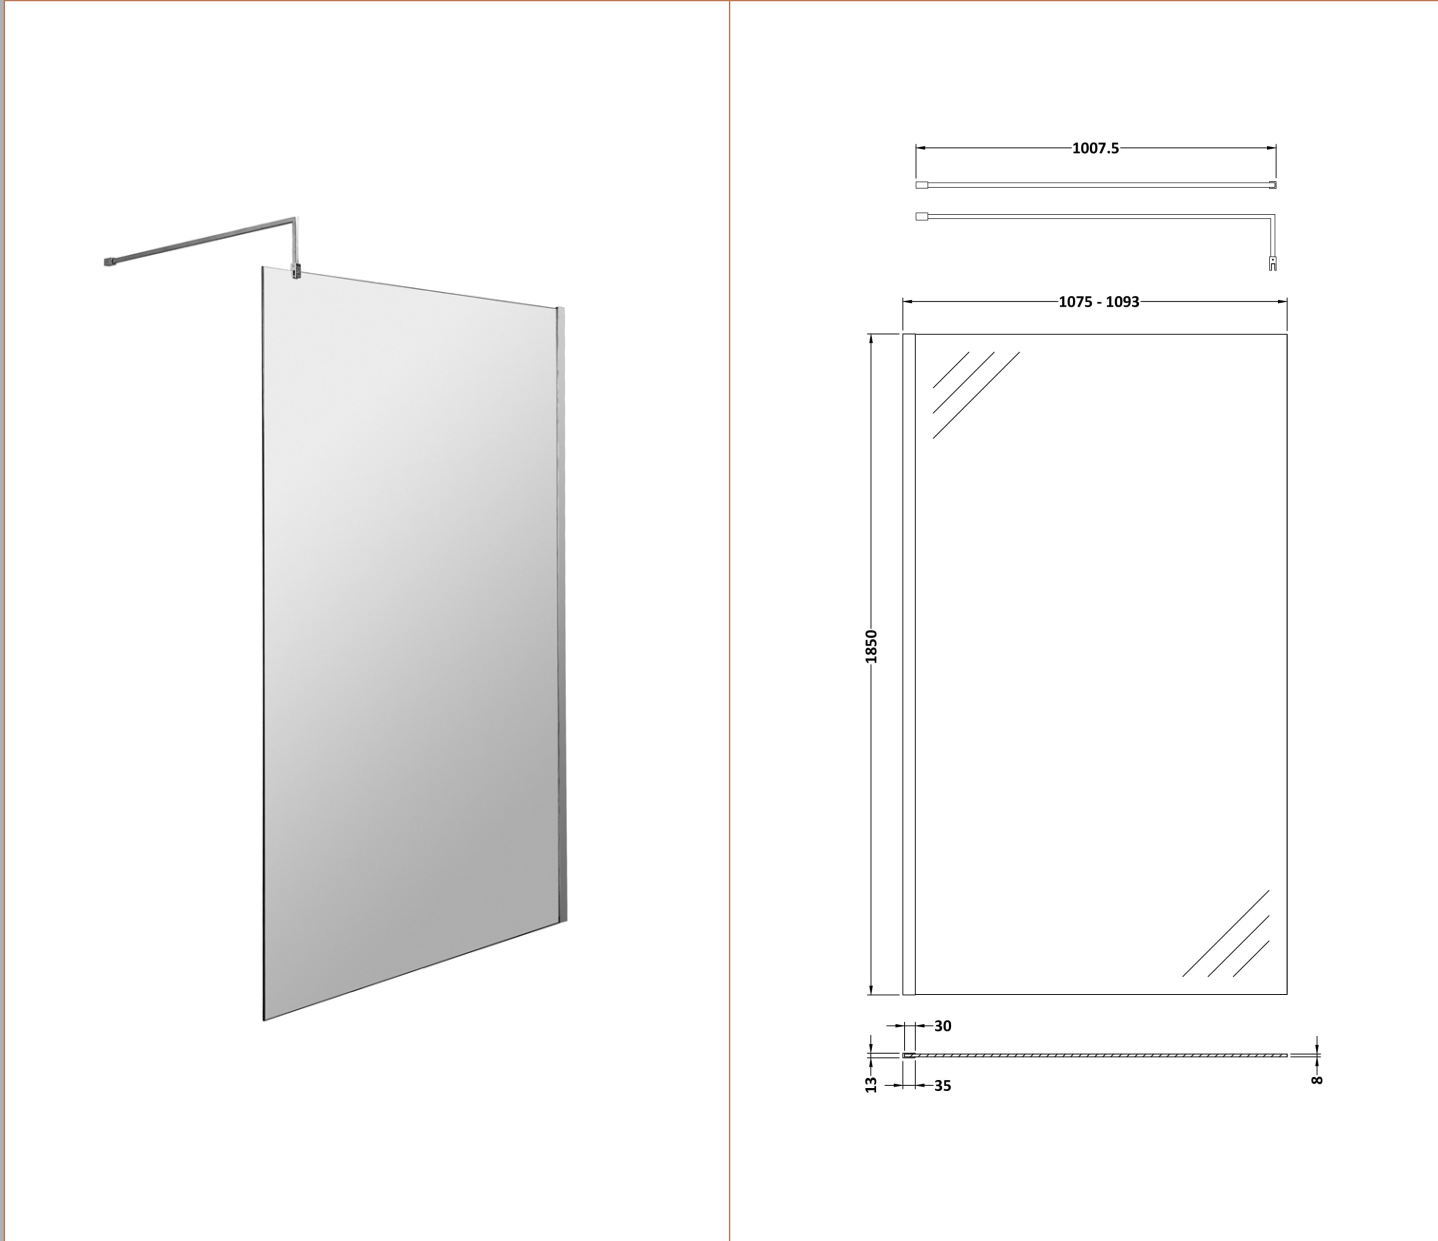

Sales Code: WRSC11

Description: Wetroom Screen 1100 X 1850 X 8mm

Product Dimensions

Height (mm):	1850
Width (mm):	1100
Depth (mm):	14
Nett Weight (kg):	46

Packaging Dimensions

Height (mm):	65
Width (mm):	1150
Length (mm):	1920
Gross Weight (kg):	46

Packaging Data

Box Colour:	Brown Cardboard Box - Printed
Box Qty:	1
Label Size:	100 x 50
Label Colour:	Not Applicable
Label Qty:	0

Outer Box Dimensions (If Applicable)

Height (mm):	
Width (mm):	
Depth (mm):	
Length (mm):	
Gross Weight (kg):	
Barcode:	5055275831748

Product Details

Country of Origin:	China
Fitting Instruction:	No
CE & UKCA:	Yes
Profile Material:	Aluminium
Profile Finish:	Chrome
Adjustments (mm):	1075mm-1093mm
Entry Width (mm):	N/A
Swing In Dim (mm):	N/A
Swing Out Dim (mm):	N/A
Radius (mm):	Not Applicable
Glass Thickness (mm):	8
Easy Fit:	No
Easy Clean:	No
Handle Style:	Not Applicable
Handle Material:	Not Applicable
Enclosure Design:	Frameless
Wheel Type:	Not Applicable
Support Bar Included:	Support Bar Included
Extras:	None