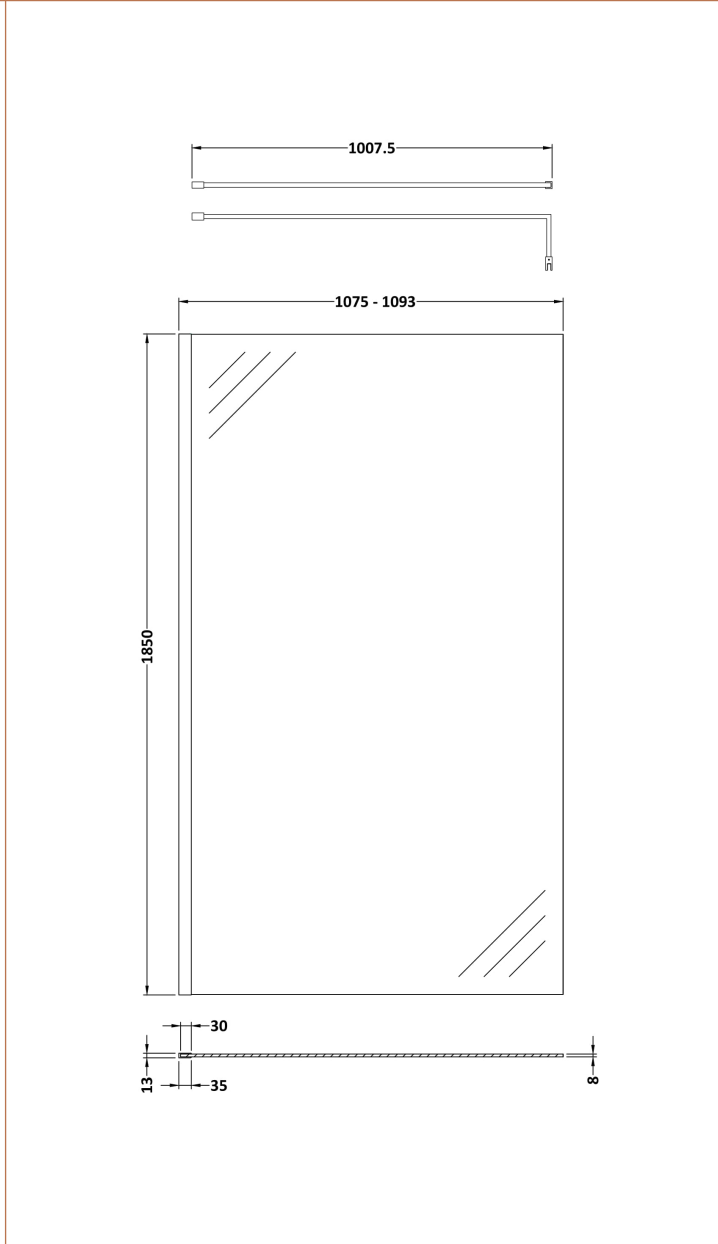

Sales Code: WRSC11

Description: Wetroom Screen 1100 X 1850 X 8mm

### Product Dimensions

Height (mm):	1850
Width (mm):	1100
Depth (mm):	14
Nett Weight (kg):	46

### Packaging Dimensions

Height (mm):	65
Width (mm):	1150
Length (mm):	1920
Gross Weight (kg):	46

### Outer Box Dimensions (If Applicable)

Height (mm):	
Width (mm):	
Depth (mm):	
Length (mm):	
Gross Weight (kg):	
Barcode:	5055275831748