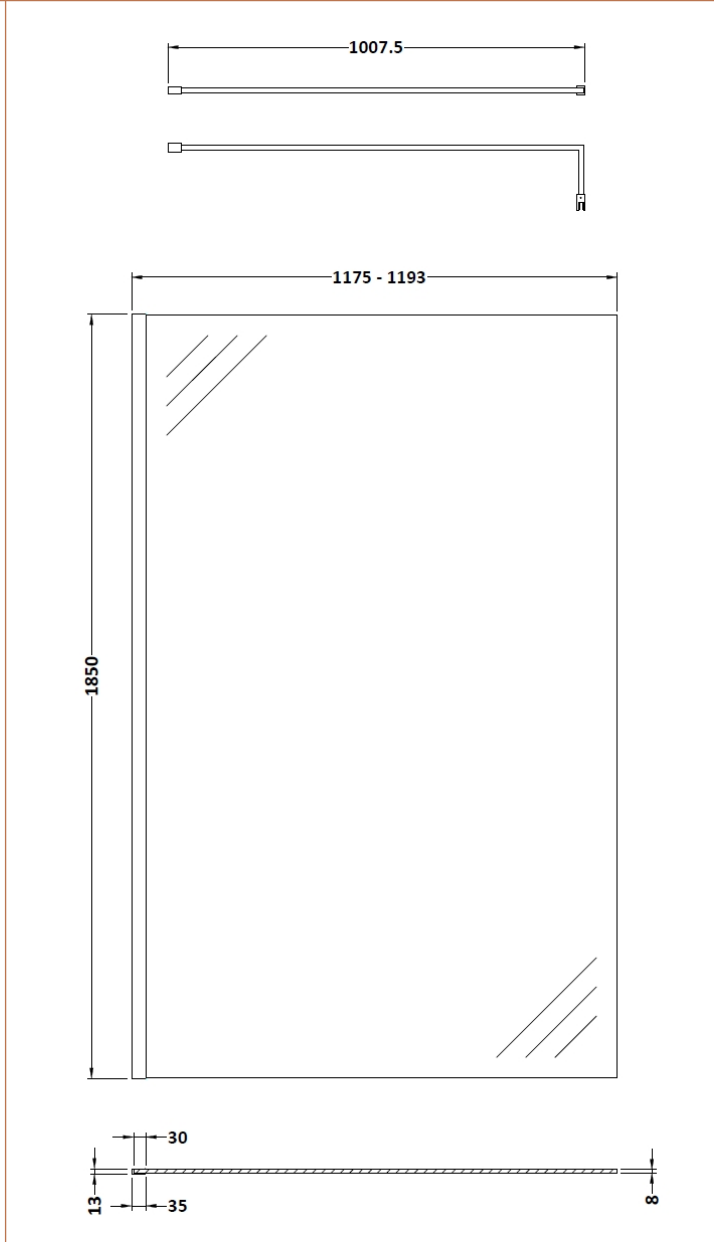

Sales Code: WRSC12

Description: Wetroom Screen 1200 X 1850 X 8mm

Product Dimensions

Height (mm):	1850
Width (mm):	1200
Depth (mm):	14
Nett Weight (kg):	50.5

Packaging Dimensions

Height (mm):	65
Width (mm):	1250
Length (mm):	1920
Gross Weight (kg):	50.5

Packaging Data

Box Colour:	Brown Cardboard Box - Printed
Box Qty:	1
Label Size:	100 x 50
Label Colour:	Not Applicable
Label Qty:	0

Outer Box Dimensions (If Applicable)

Height (mm):	
Width (mm):	
Depth (mm):	
Length (mm):	
Gross Weight (kg):	
Barcode:	5055275819050

Product Details

Country of Origin:	China
Fitting Instruction:	No
CE & UKCA:	Yes
Profile Material:	Aluminium
Profile Finish:	Chrome
Adjustments (mm):	1175mm - 1193mm
Entry Width (mm):	N/A
Swing In Dim (mm):	N/A
Swing Out Dim (mm):	N/A
Radius (mm):	Not Applicable
Glass Thickness (mm):	8
Easy Fit:	No
Easy Clean:	No
Handle Style:	Not Applicable
Handle Material:	Not Applicable
Enclosure Design:	Frameless
Wheel Type:	Not Applicable
Support Bar Included:	Support Bar Included
Extras:	None