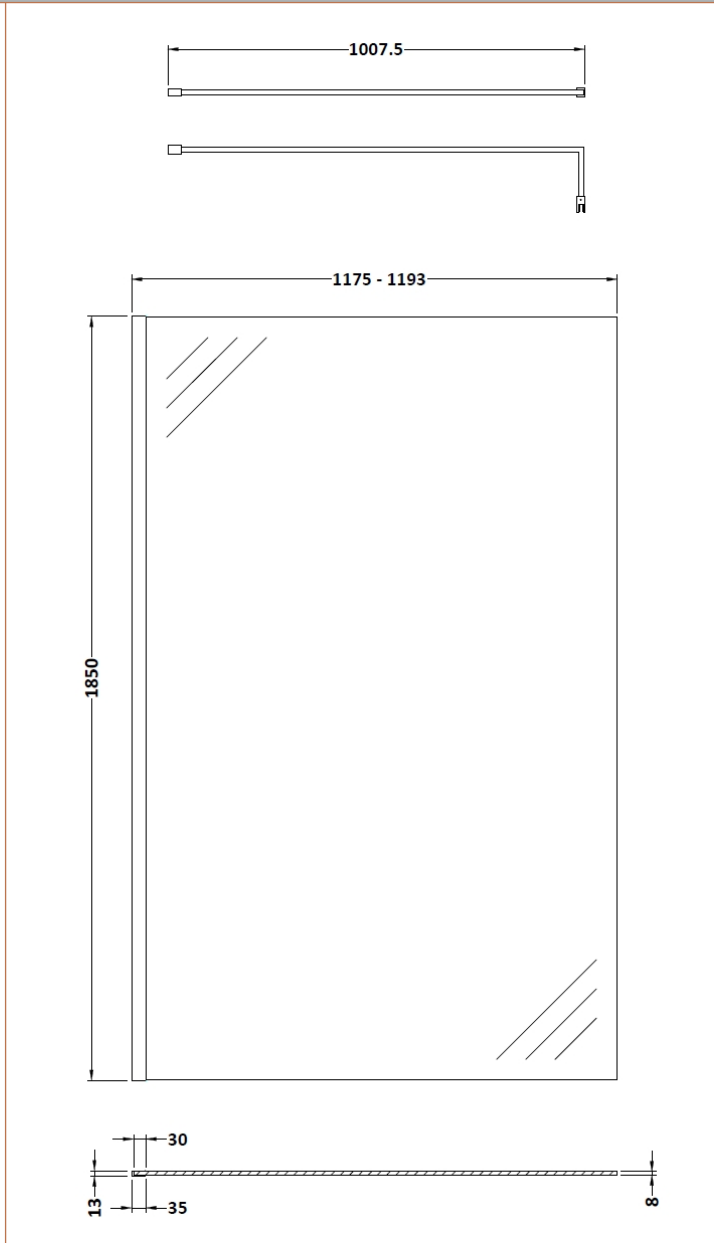

Sales Code: WRSC12

Description: Wetroom Screen 1200 X 1850 X 8mm

**Product Dimensions**

Height (mm):	1850
Width (mm):	1200
Depth (mm):	14
Nett Weight (kg):	50.5

**Packaging Dimensions**

Height (mm):	60
Width (mm):	1250
Length (mm):	1920
Gross Weight (kg):	50.5

**Packaging Data**

Box Colour:	Brown Cardboard Box - Printed
Box Qty:	1
Label Size:	100 x 50
Label Colour:	Not Applicable
Label Qty:	0

**Outer Box Dimensions (If Applicable)**

Height (mm):	
Width (mm):	
Depth (mm):	
Length (mm):	
Gross Weight (kg):	
Barcode:	5055275819050

**Product Details**

Country of Origin:	China
Fitting Instruction:	No
CE Approval:	Yes
Profile Material:	Aluminium
Profile Finish:	Polished Chrome
Adjustments (mm):	1175mm - 1193mm
Entry Width (mm):	N/A
Swing In Dim (mm):	N/A
Swing Out Dim (mm):	N/A
Radius (mm):	Not Applicable
Glass Thickness (mm):	8
Easy Fit:	No
Easy Clean:	No
Handle Style:	Not Applicable
Handle Material:	Not Applicable
Enclosure Design:	Frameless
Wheel Type:	Not Applicable
Support Bar Included:	Support Bar Included
Extras:	None