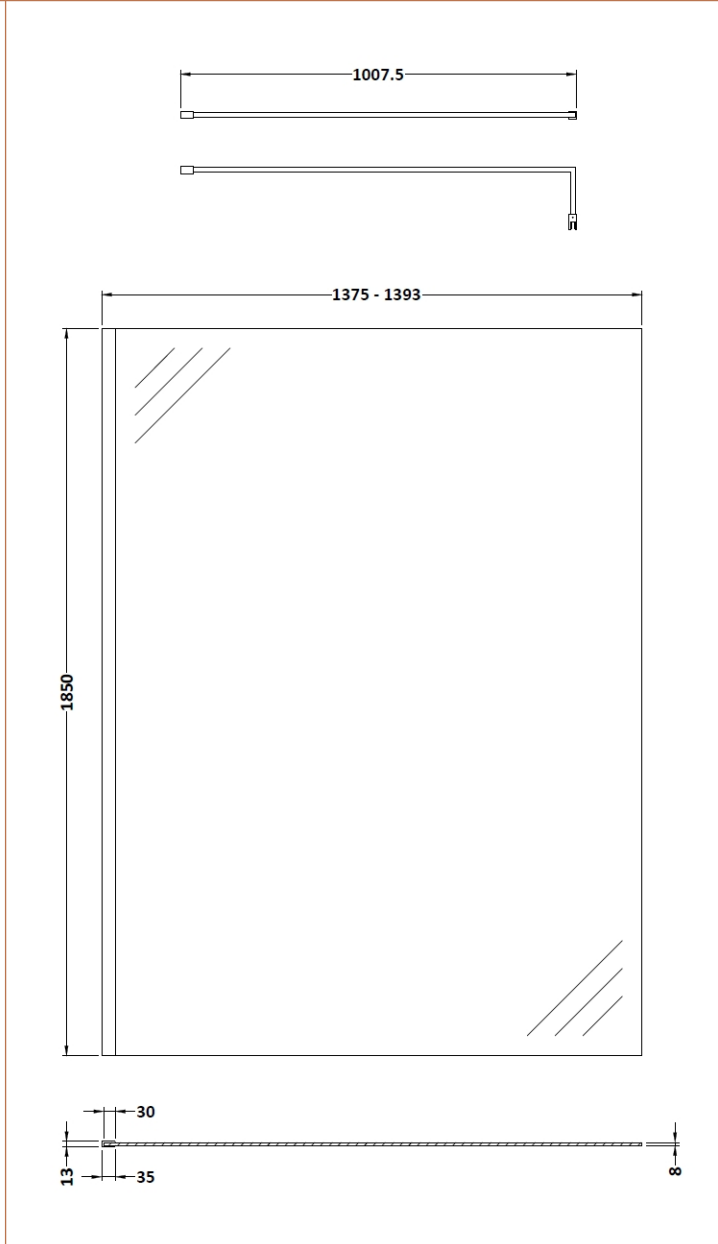

Sales Code: WRSC14

Description: Wetroom Screen 1400 X 1850 X 8mm

Product Dimensions

Height (mm):	1850
Width (mm):	1400
Depth (mm):	14
Nett Weight (kg):	59.5

Packaging Dimensions

Height (mm):	65
Width (mm):	1450
Length (mm):	1920
Gross Weight (kg):	59.5

Packaging Data

Box Colour:	Brown Cardboard Box - Printed
Box Qty:	1
Label Size:	100 x 50
Label Colour:	Not Applicable
Label Qty:	0

Outer Box Dimensions (If Applicable)

Height (mm):	
Width (mm):	
Depth (mm):	
Length (mm):	
Gross Weight (kg):	
Barcode:	5055275819067

Product Details

Country of Origin:	China
Fitting Instruction:	No
CE & UKCA:	Yes
Profile Material:	Aluminium
Profile Finish:	Chrome
Adjustments (mm):	1375mm - 1393mm
Entry Width (mm):	N/A
Swing In Dim (mm):	N/A
Swing Out Dim (mm):	N/A
Radius (mm):	Not Applicable
Glass Thickness (mm):	8
Easy Fit:	No
Easy Clean:	No
Handle Style:	Not Applicable
Handle Material:	Not Applicable
Enclosure Design:	Frameless
Wheel Type:	Not Applicable
Support Bar Included:	Support Bar Included
Extras:	None