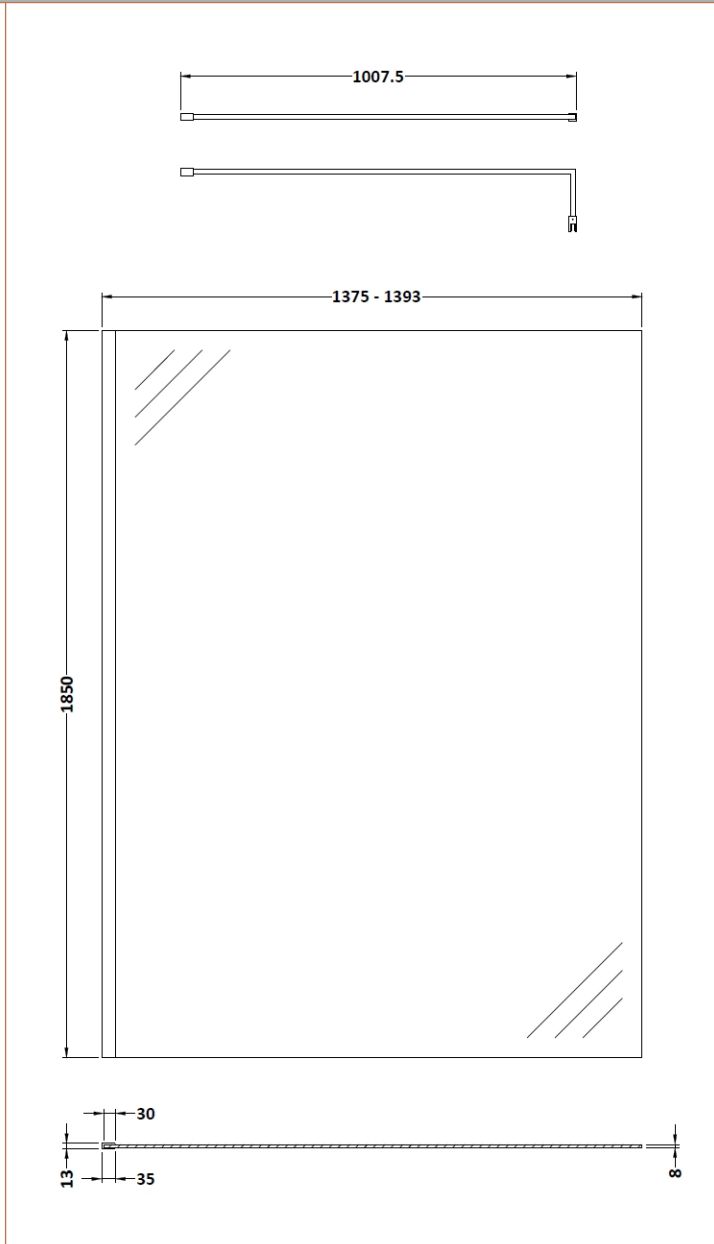

Sales Code: WRSC14

Description: Wetroom Screen 1400 X 1850 X 8mm

Product Dimensions

Height (mm):	1850
Width (mm):	1400
Depth (mm):	14
Nett Weight (kg):	59.5

Packaging Dimensions

Height (mm):	60
Width (mm):	1450
Length (mm):	1920
Gross Weight (kg):	59.5

Packaging Data

Box Colour:	Brown Cardboard Box - Printed
Box Qty:	1
Label Size:	100 x 50
Label Colour:	Not Applicable
Label Qty:	0

Outer Box Dimensions (If Applicable)

Height (mm):	
Width (mm):	
Depth (mm):	
Length (mm):	
Gross Weight (kg):	
Barcode:	5055275819067

Product Details

Country of Origin:	China
Fitting Instruction:	No
CE Approval:	Yes
Profile Material:	Aluminium
Profile Finish:	Polished Chrome
Adjustments (mm):	1375mm - 1393mm
Entry Width (mm):	N/A
Swing In Dim (mm):	N/A
Swing Out Dim (mm):	N/A
Radius (mm):	Not Applicable
Glass Thickness (mm):	8
Easy Fit:	No
Easy Clean:	No
Handle Style:	Not Applicable
Handle Material:	Not Applicable
Enclosure Design:	Frameless
Wheel Type:	Not Applicable
Support Bar Included:	Support Bar Included
Extras:	None