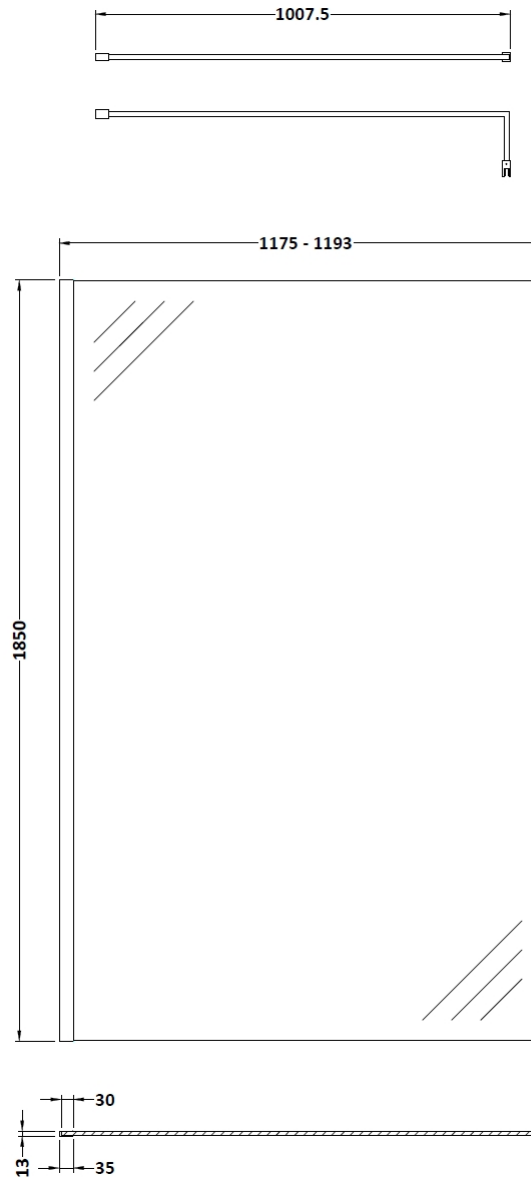

Sales Code: WRSCBB012

Description: Wetroom Screen 1200X1850x8mm Bb

Packaging Details

Barcode: 5056462618074