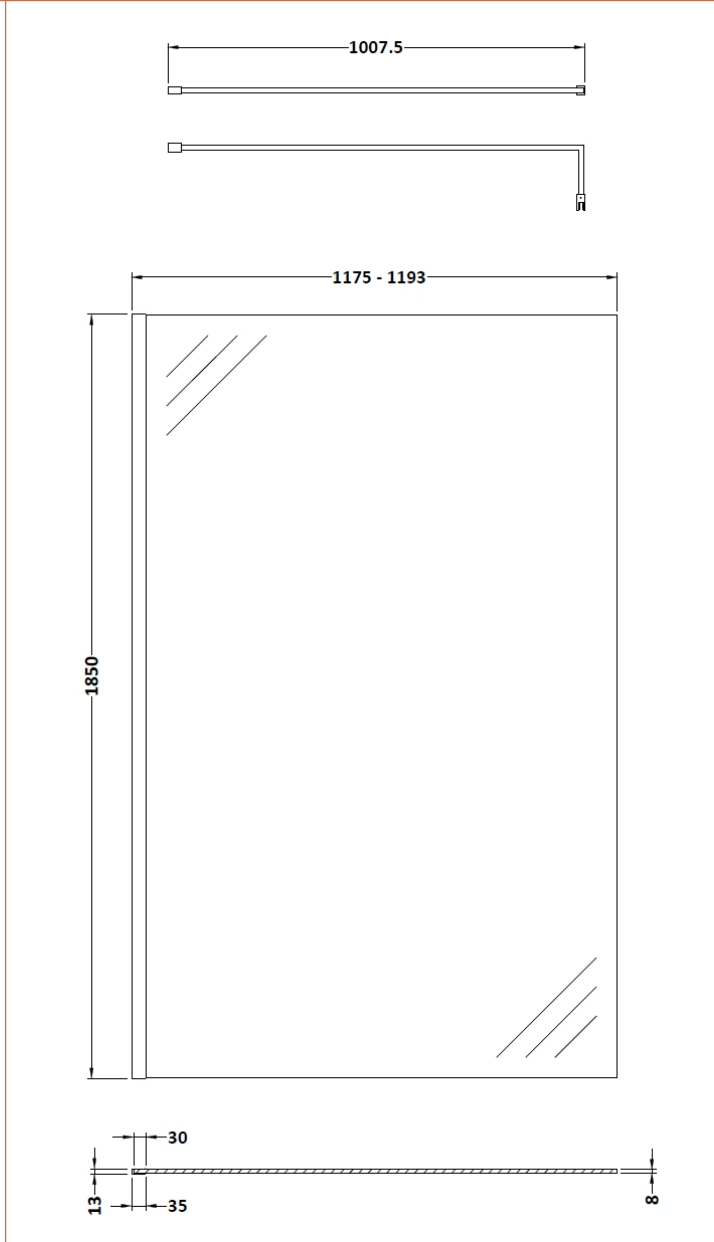

### Product Dimensions

Height (mm):	1850
Width (mm):	1200
Depth (mm):	14
Nett Weight (kg):	50.5

### Packaging Dimensions

Height (mm):	65
Width (mm):	1250
Length (mm):	1920
Gross Weight (kg):	50.5

### Outer Box Dimensions (If Applicable)

Height (mm):	
Width (mm):	
Depth (mm):	
Length (mm):	
Gross Weight (kg):	
Barcode:	5055275819050

### Product Dimensions

Height (mm):	15
Width (mm):	150
Depth (mm):	1000
Nett Weight (kg):	0.67