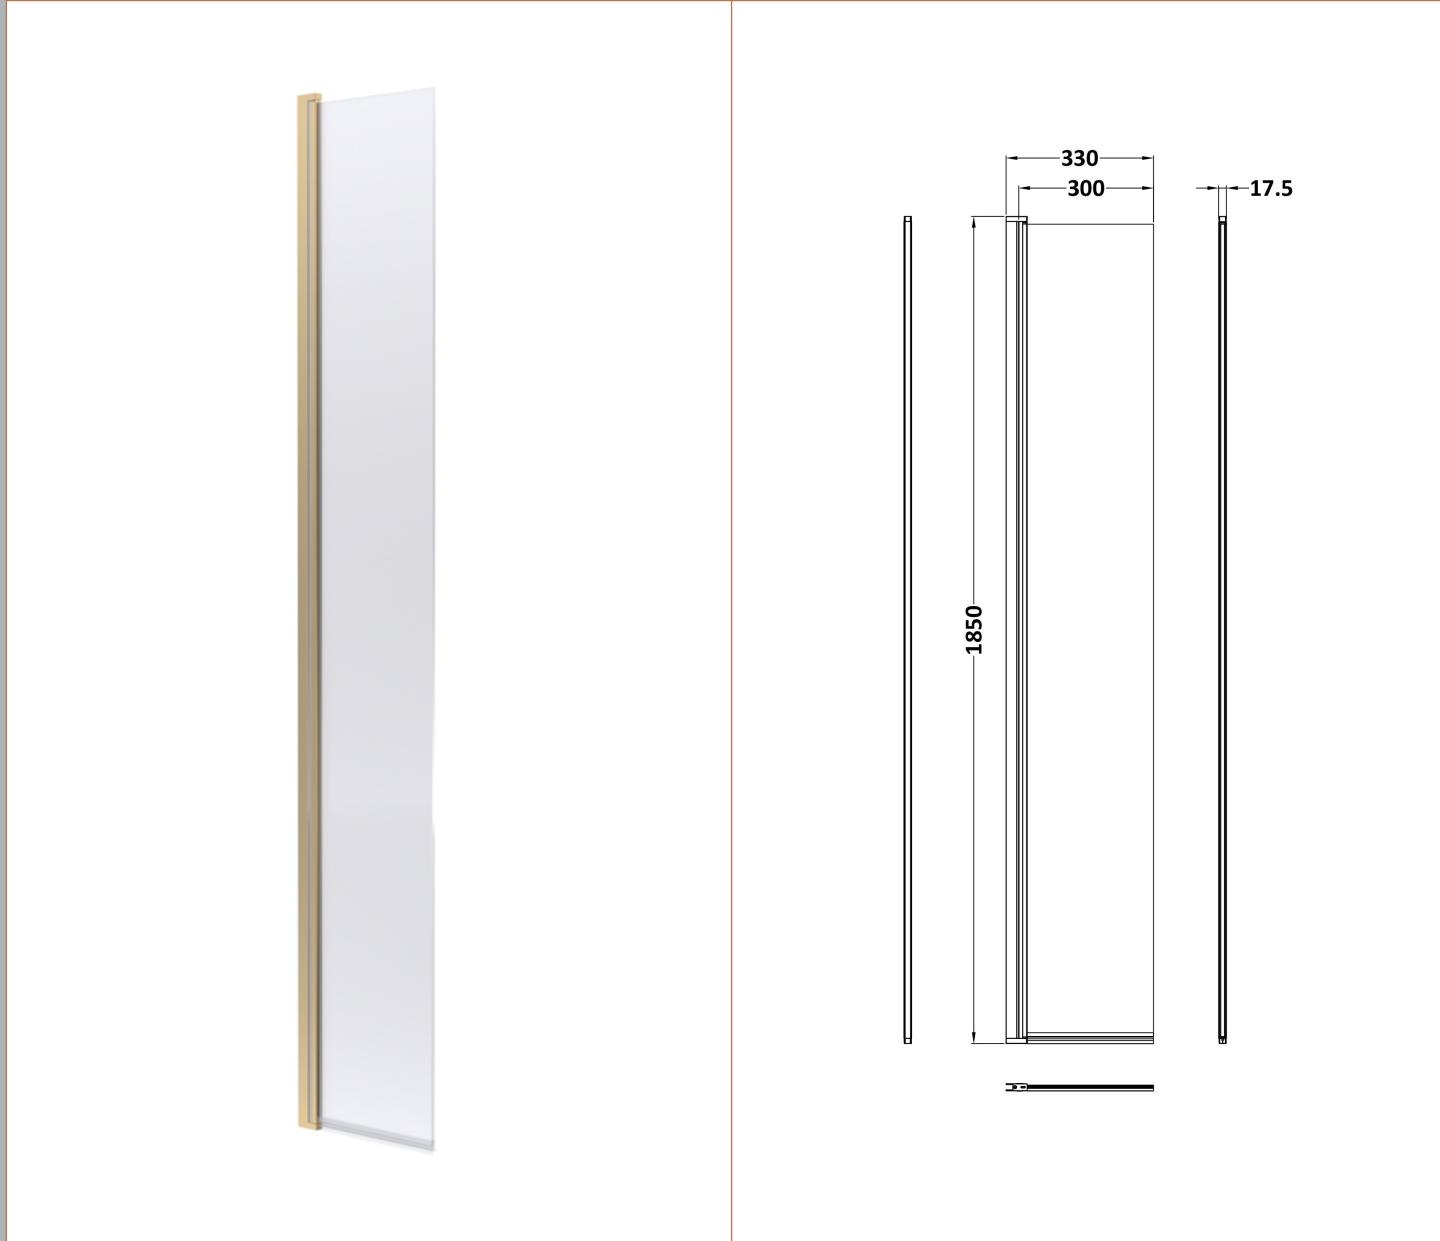

Sales Code: WRSCBB030HC

Description: 1850 X 300 X 8mm Hinged Return Screen

Product Dimensions

Height (mm):	1850
Width (mm):	322
Depth (mm):	27
Nett Weight (kg):	13

Packaging Dimensions

Height (mm):	55
Width (mm):	400
Length (mm):	1875
Gross Weight (kg):	13.5

Packaging Data

Box Colour:	Brown Cardboard Box - Printed
Box Qty:	1
Label Size:	100 x 50
Label Colour:	Not Applicable
Label Qty:	0

Outer Box Dimensions (If Applicable)

Height (mm):	
Width (mm):	
Depth (mm):	
Length (mm):	
Gross Weight (kg):	
Barcode:	5056678429815

Product Details

Country of Origin:	China
Fitting Instruction:	No
CE & UKCA:	Yes
Profile Material:	Aluminium
Profile Finish:	Brushed Brass
Adjustments (mm):	N/A
Entry Width (mm):	N/A
Swing In Dim (mm):	N/A
Swing Out Dim (mm):	N/A
Radius (mm):	Not Applicable
Glass Thickness (mm):	8
Easy Fit:	No
Easy Clean:	No
Handle Style:	Not Applicable
Handle Material:	Not Applicable
Enclosure Design:	Frameless
Wheel Type:	Not Applicable
Support Bar Included:	Support Bar Not Included
Extras:	None